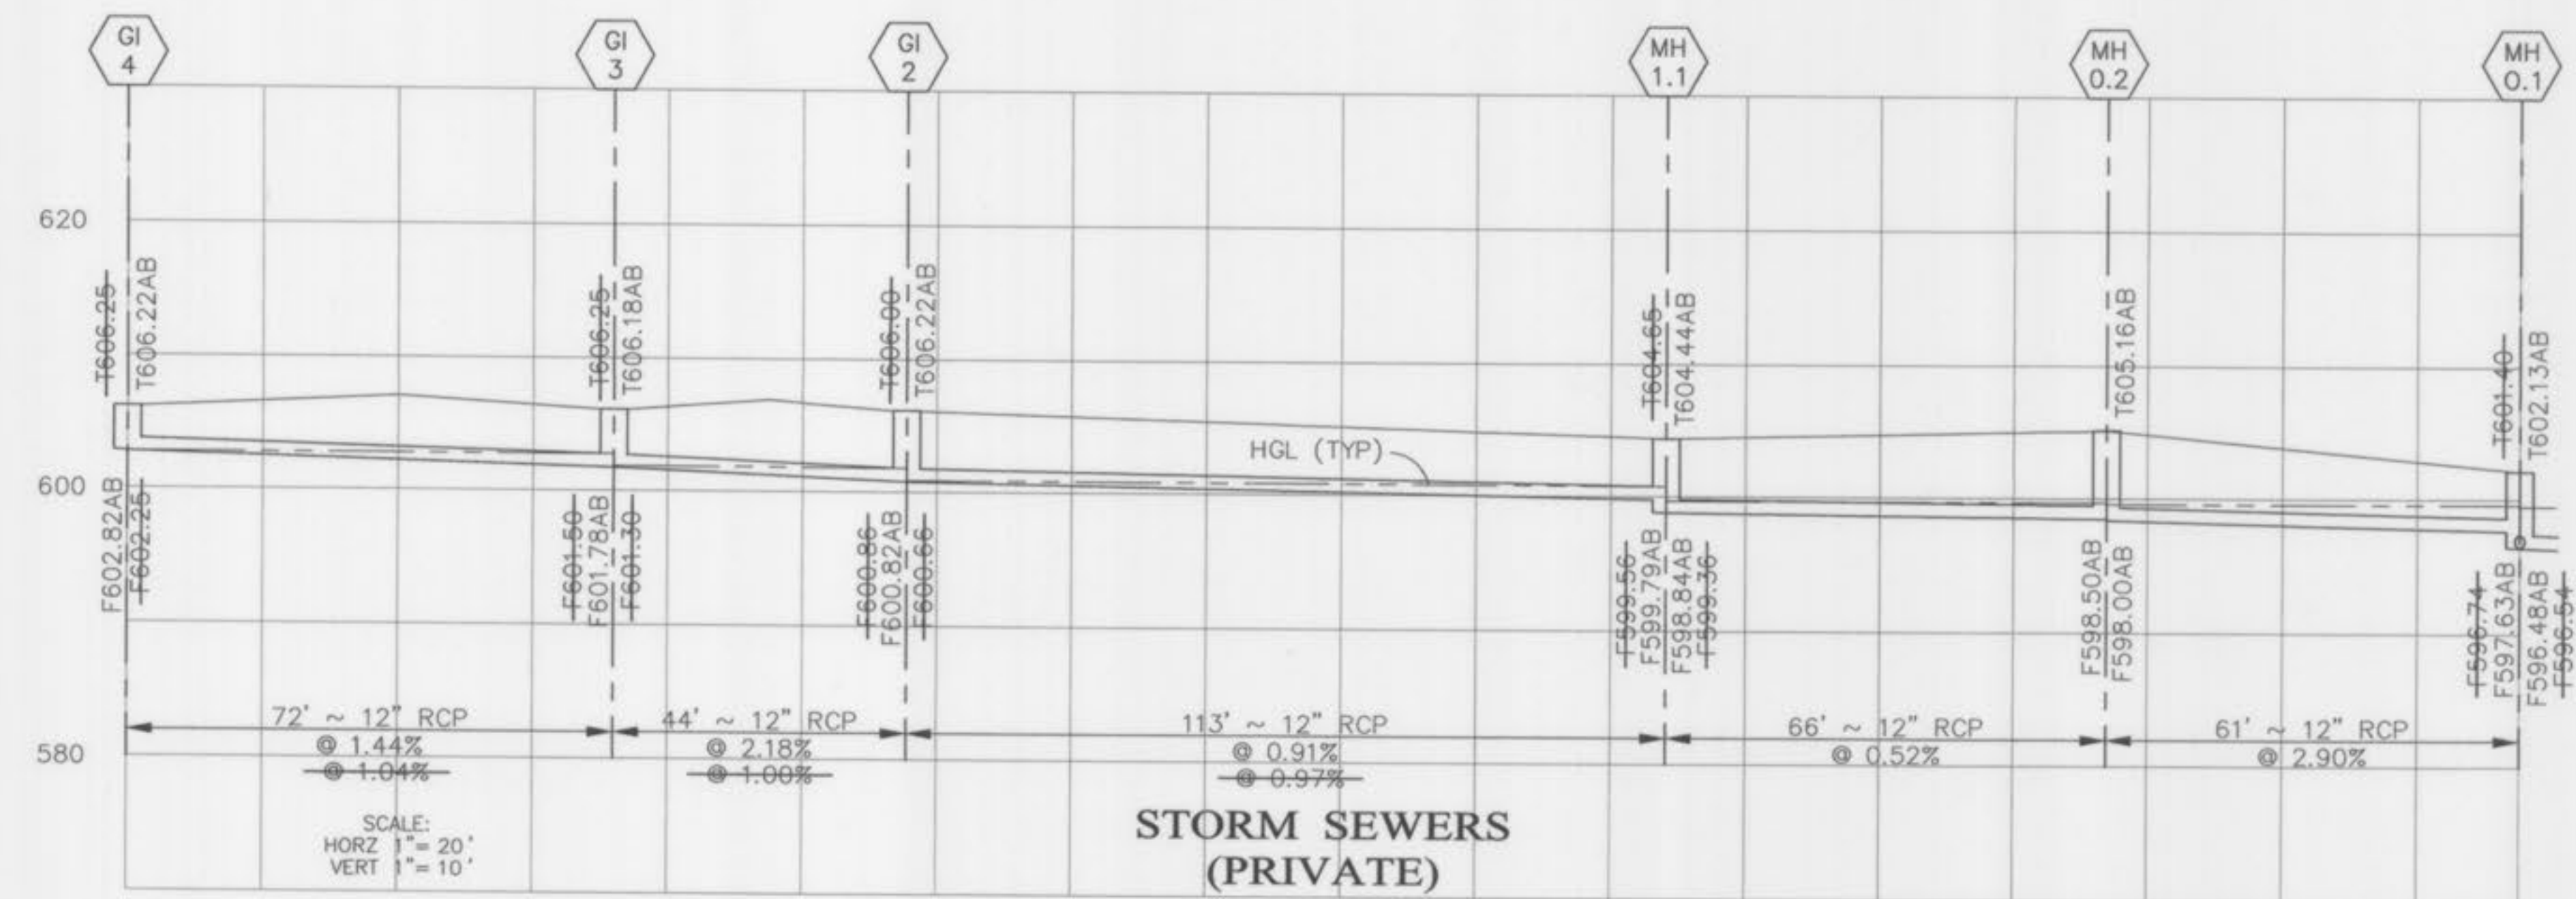

# CFM SPIRIT ENERGY STORE NO. 99

PREPARED BY:  
**AMERICAN ENGINEERING**  
 75 MIDLAND AVENUE  
 ST. LOUIS, MISSOURI, 63043  
 (314) 749-5763

AS-BUILTS WERE MEASURED WITH BOTH THE SEWER CONTRACTOR AND THE GENERAL CONTRACTOR CONSULTED ON UNDERGROUND UTILITY CONSTRUCTION.