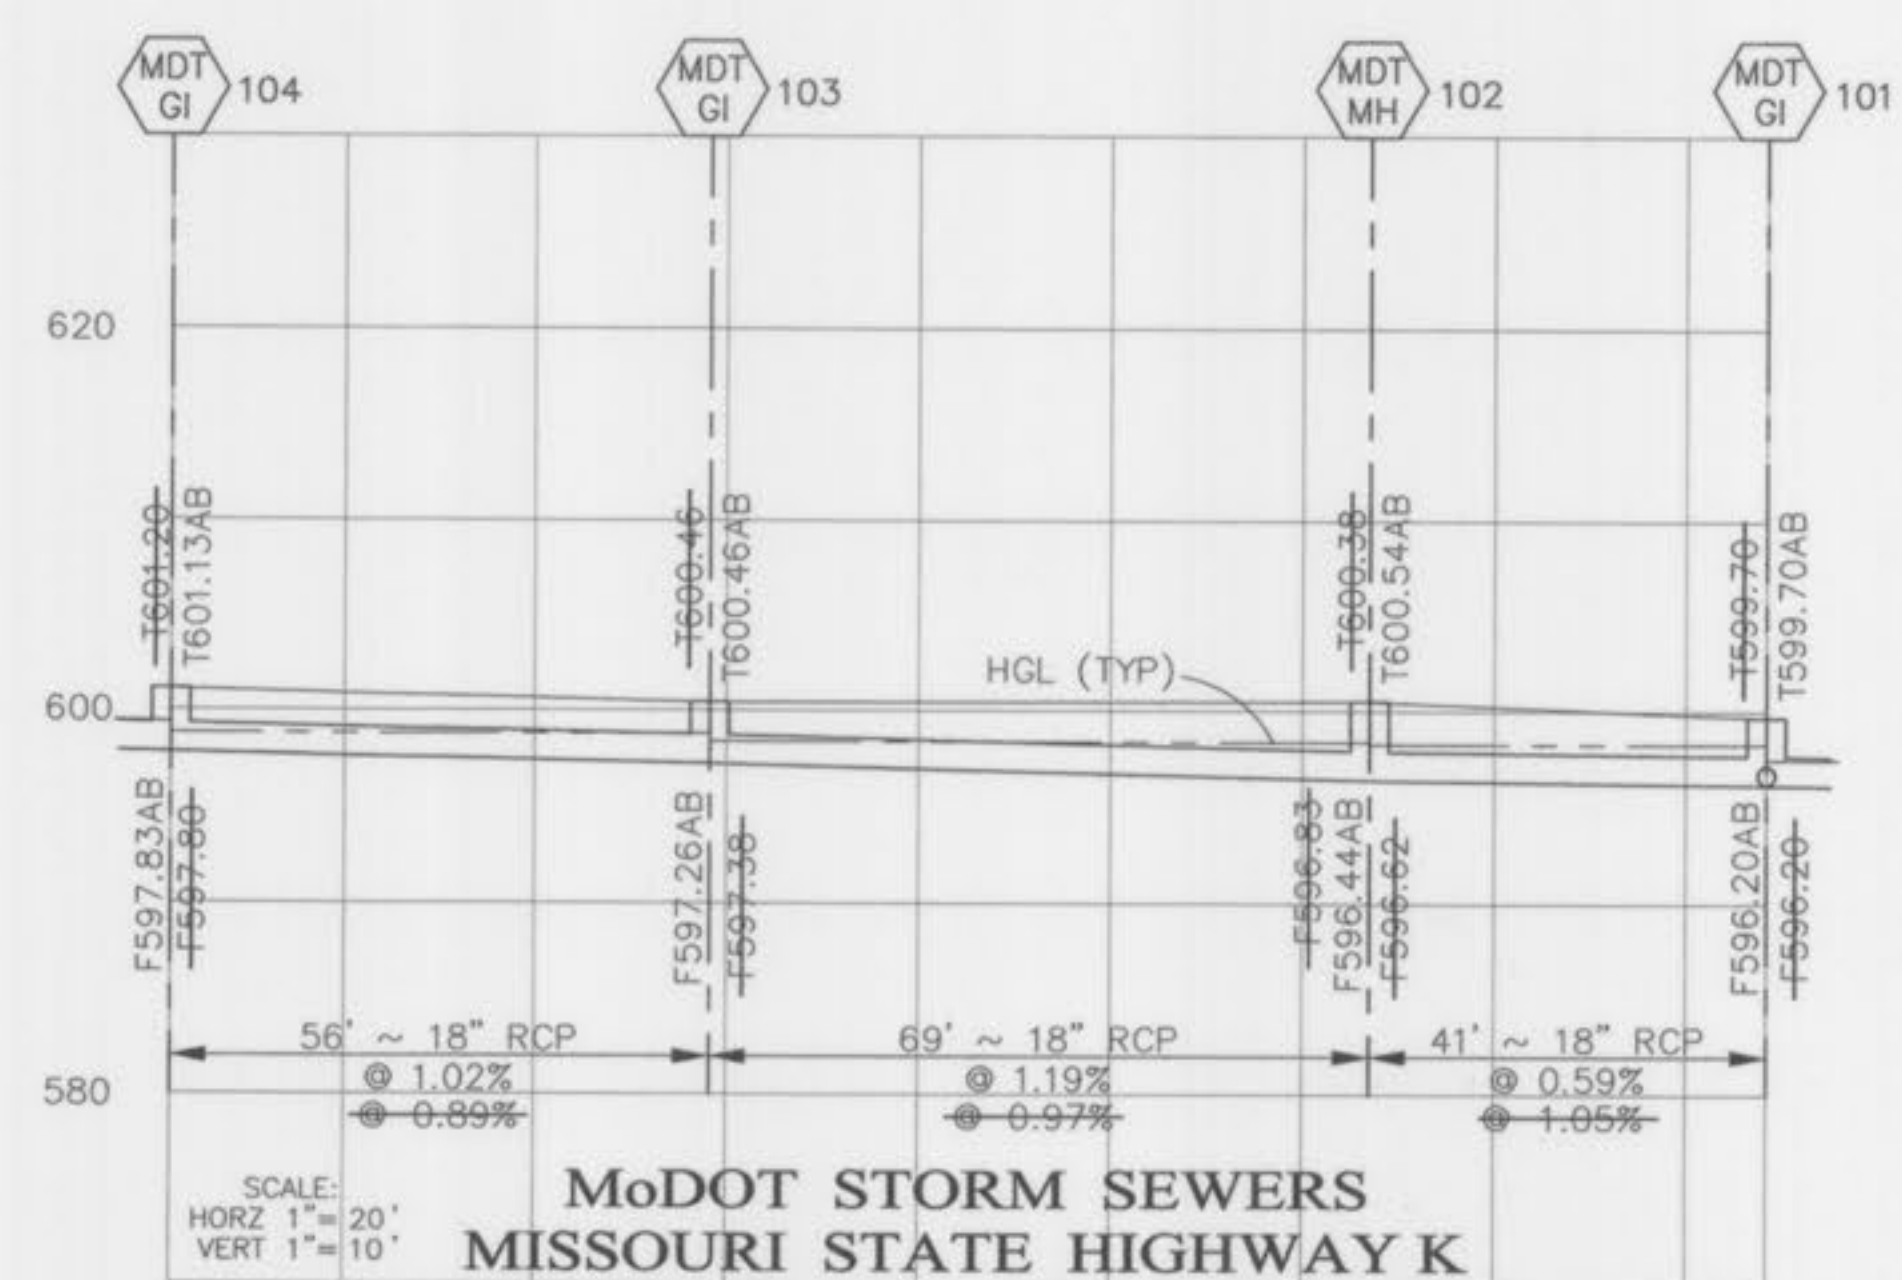

PREPARED BY:  
**AMERICAN ENGINEERING**  
 75 MIDLAND AVENUE  
 ST. LOUIS, MISSOURI, 63043  
 (314) 749-5763

AS-BUILTS WERE MEASURED WITH BOTH THE SEWER CONTRACTOR AND THE GENERAL CONTRACTOR CONSULTED ON UNDERGROUND UTILITY CONSTRUCTION.