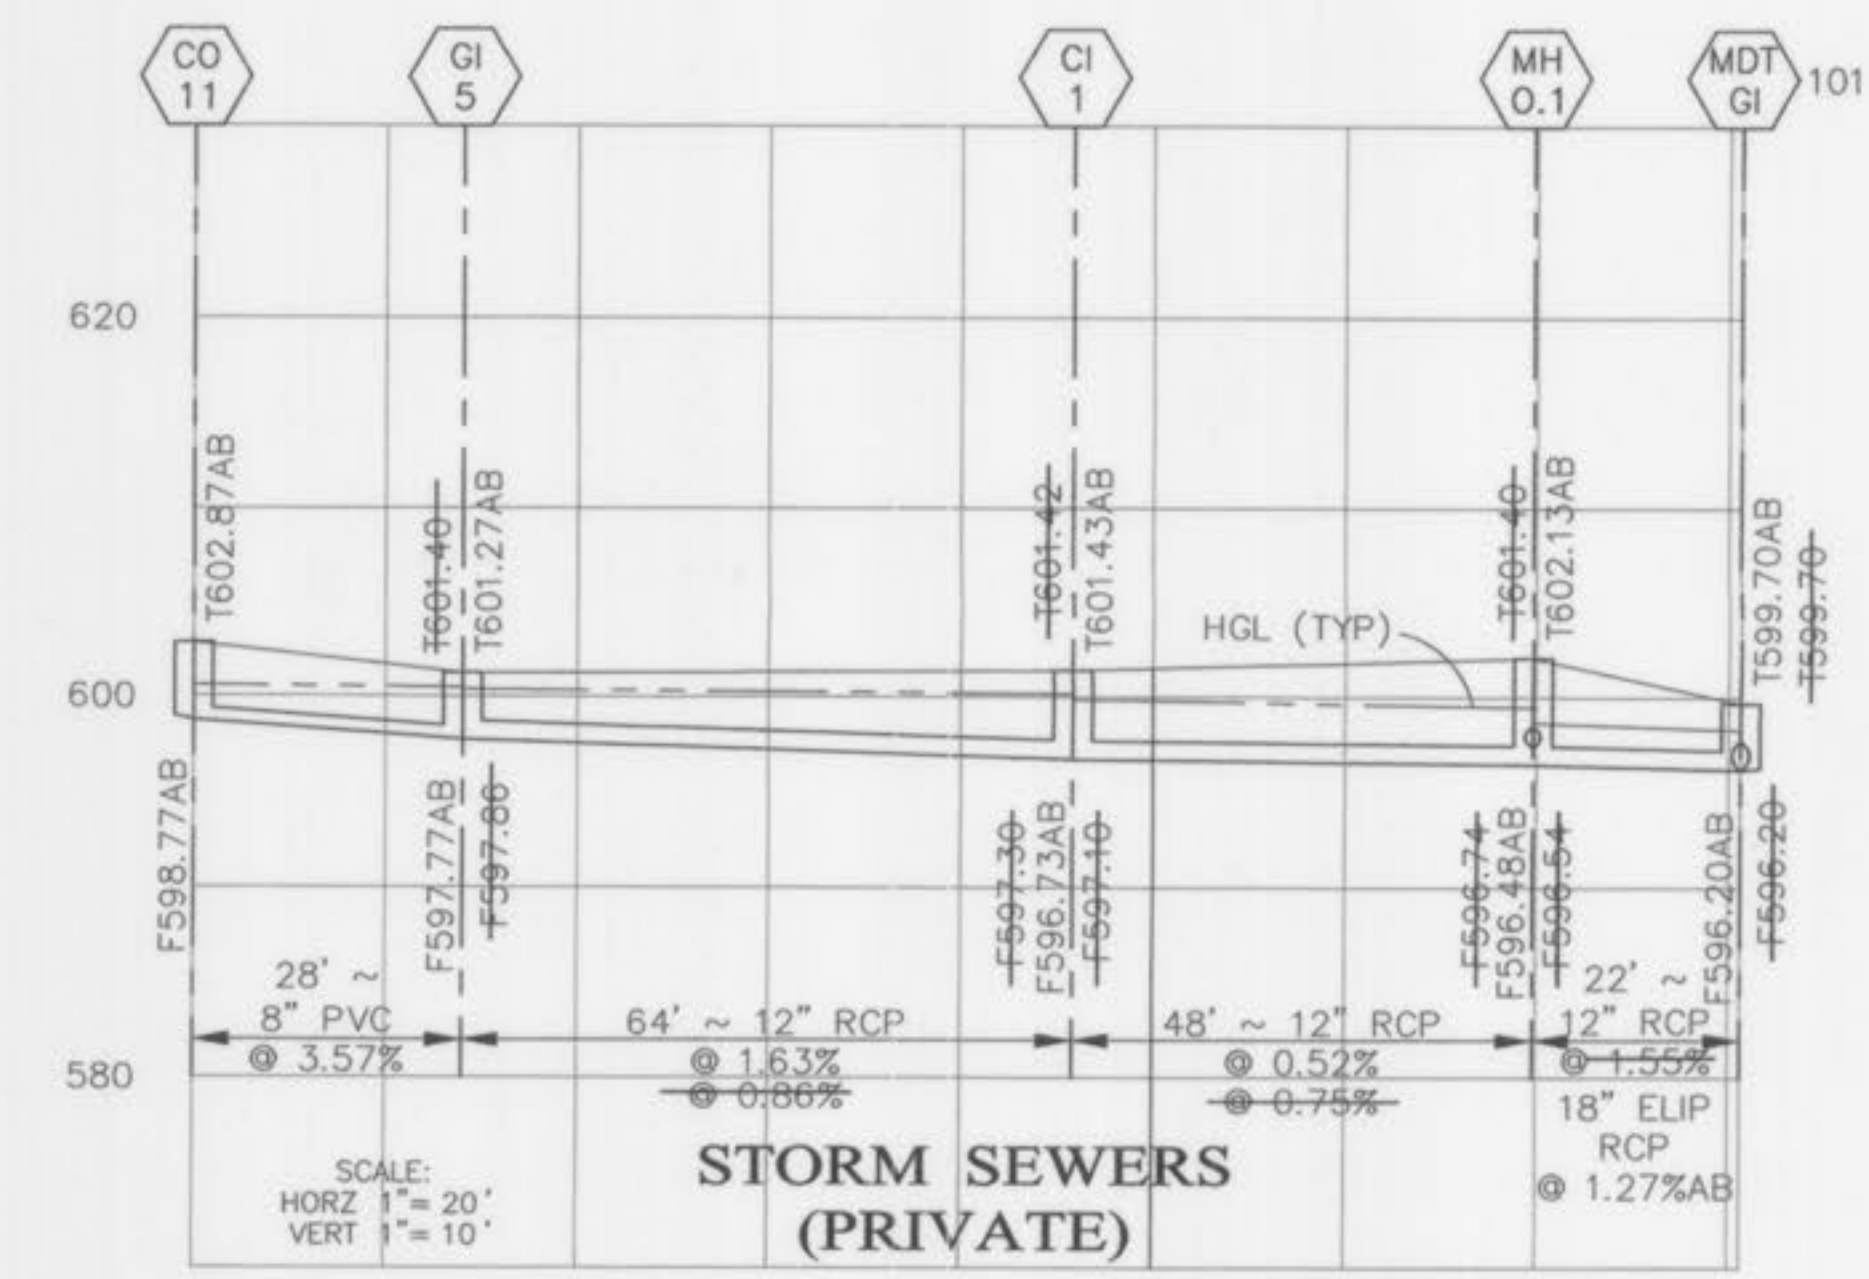

PREPARED BY:  
**AMERICAN ENGINEERING**  
 75 MIDLAND AVENUE  
 ST. LOUIS, MISSOURI, 63043  
 (314) 749-5763

AS-BUILTS WERE MEASURED WITH BOTH THE SEWER CONTRACTOR AND THE GENERAL CONTRACTOR CONSULTED ON UNDERGROUND UTILITY CONSTRUCTION.