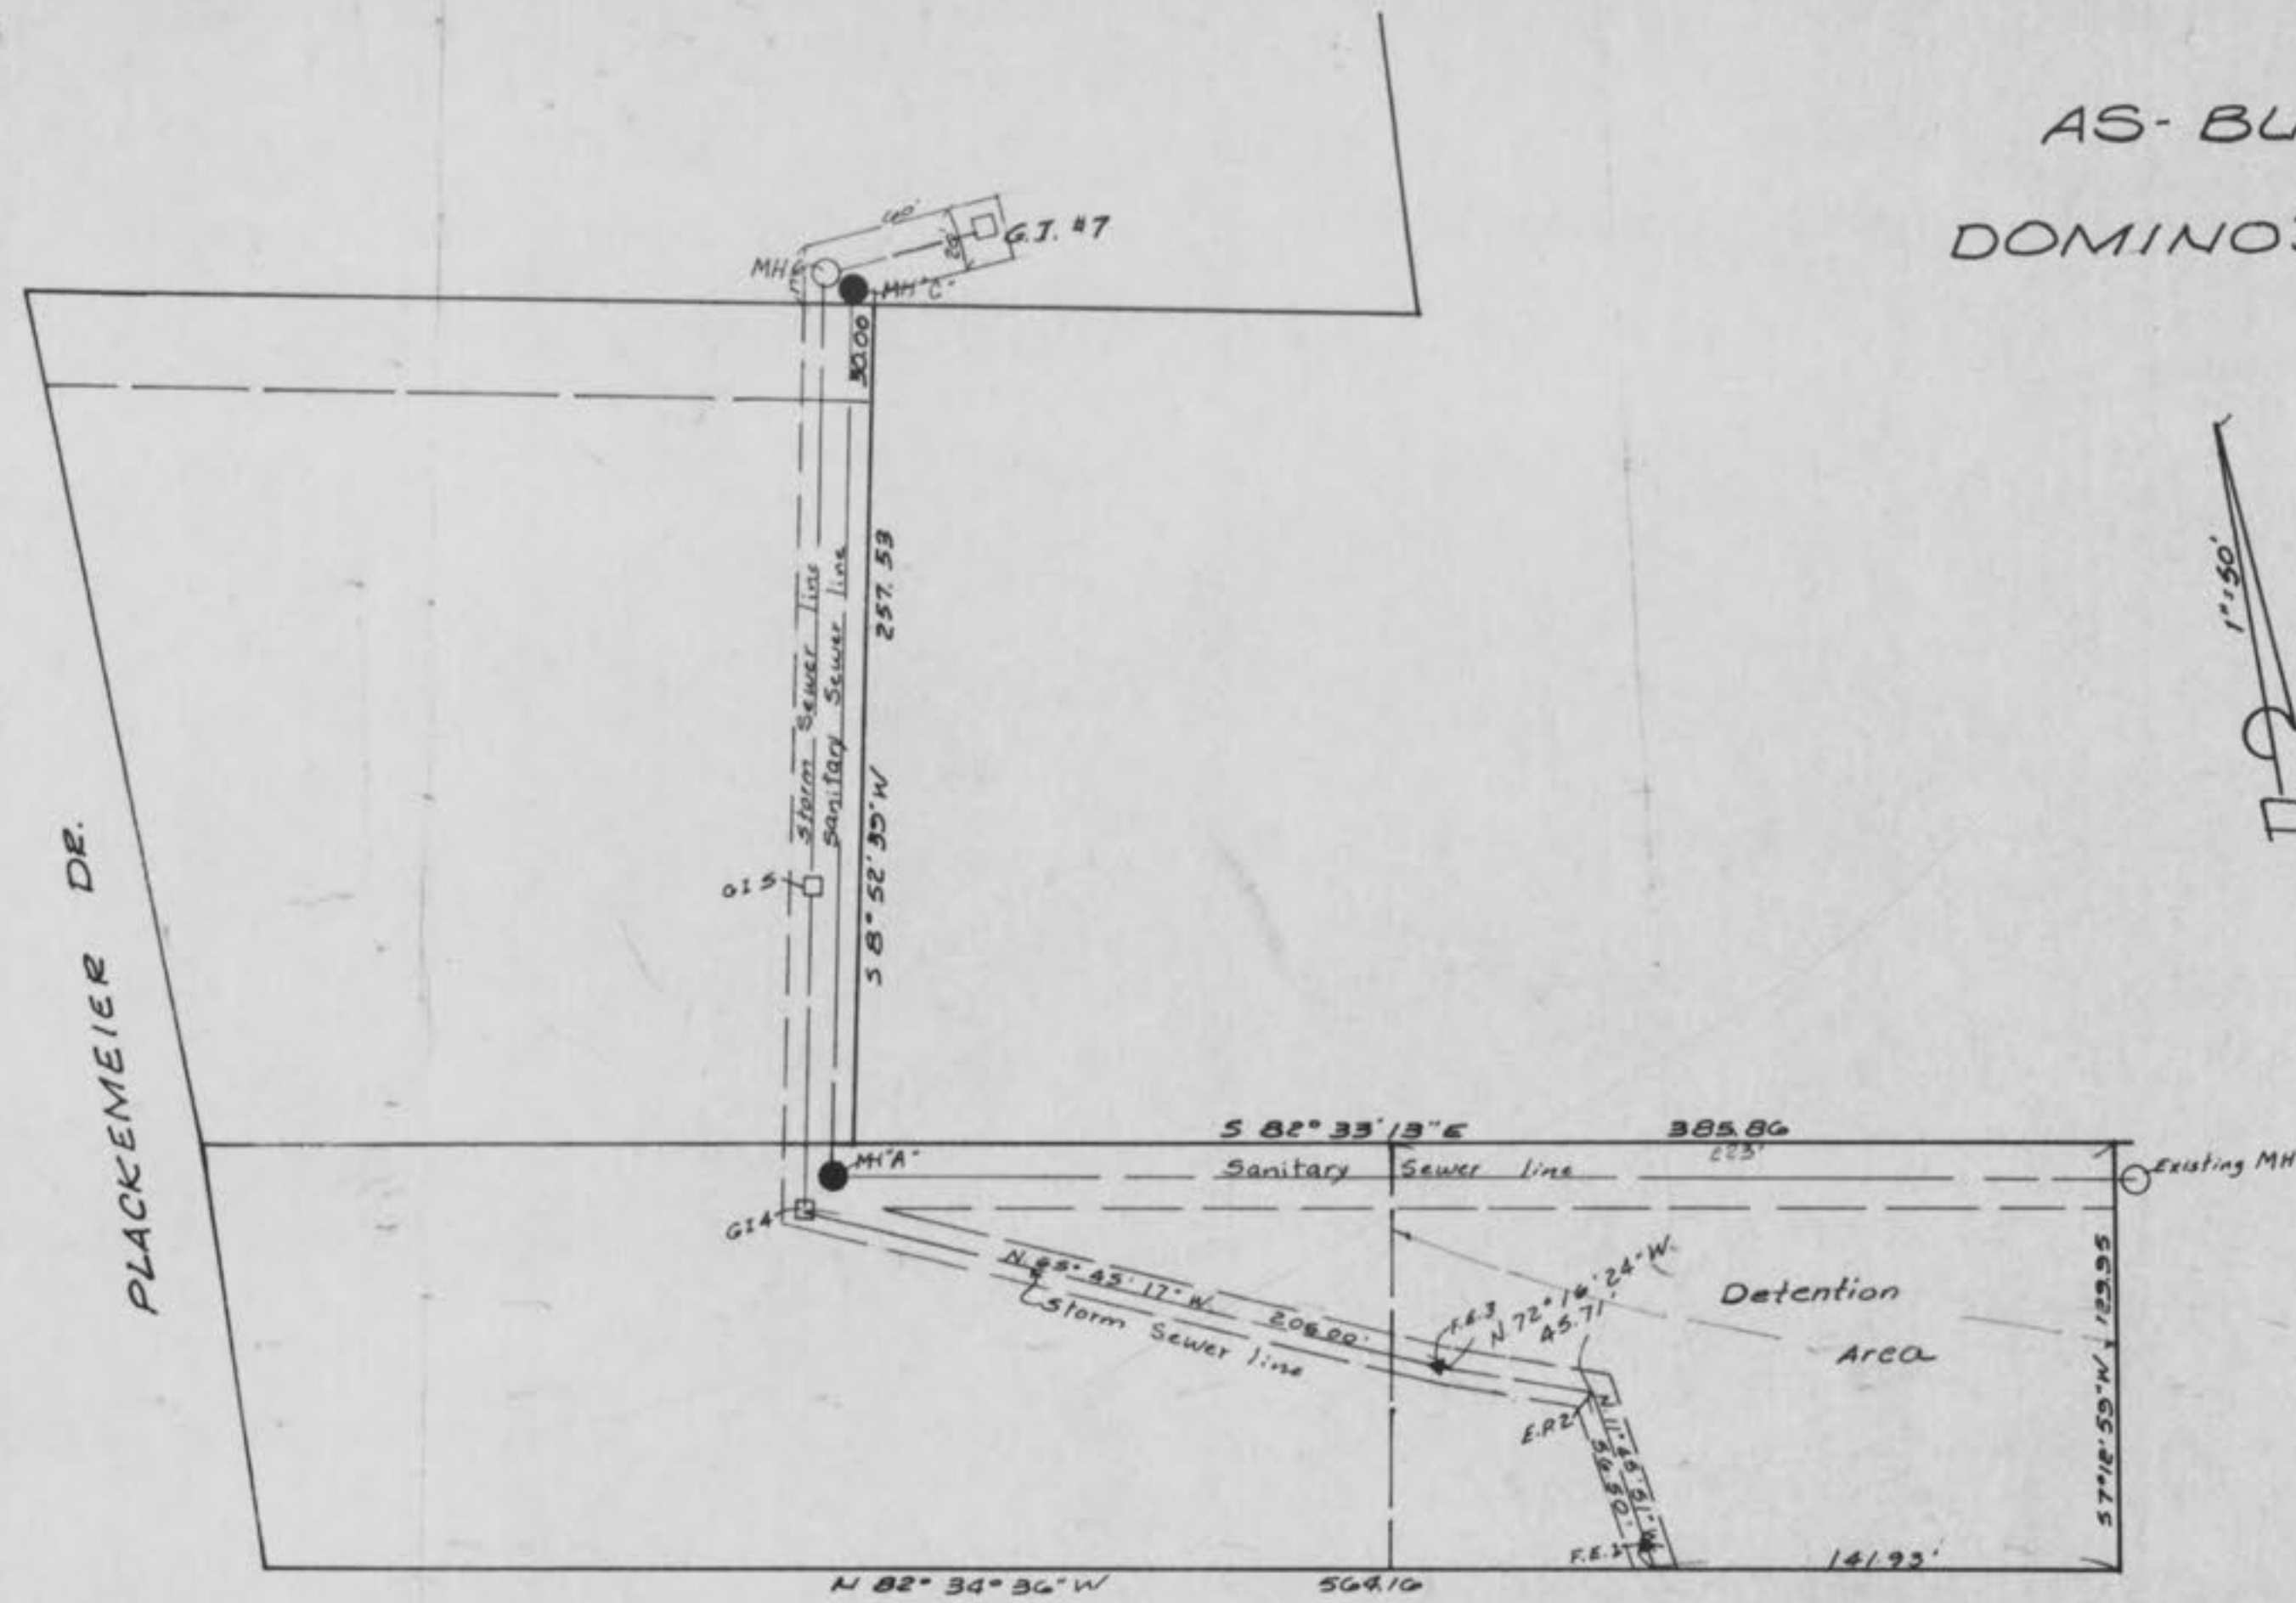

PLAN	SURVEYED	DATE
	ALIGNED	BY
	NOTE BOOK	
	NO.	

PROFILE	SURVEYED	DATE
	GRADES CHECKED	BY
	NOTE BOOK	
	NO.	

AS-BUILTS
DOMINO'S PIZZA

LANDMARK SURVEYING, INC.
802 E. MAIN
Wentzville, Missouri 63386

AS-BUILTS

DATE 10-26-05

HIGHWAY FEDERAL AID SHEET
PLATE 1-SINGLE PLAN AND PROFILE-LINE & DOT
WILSON
PRINTED IN U.S.A.