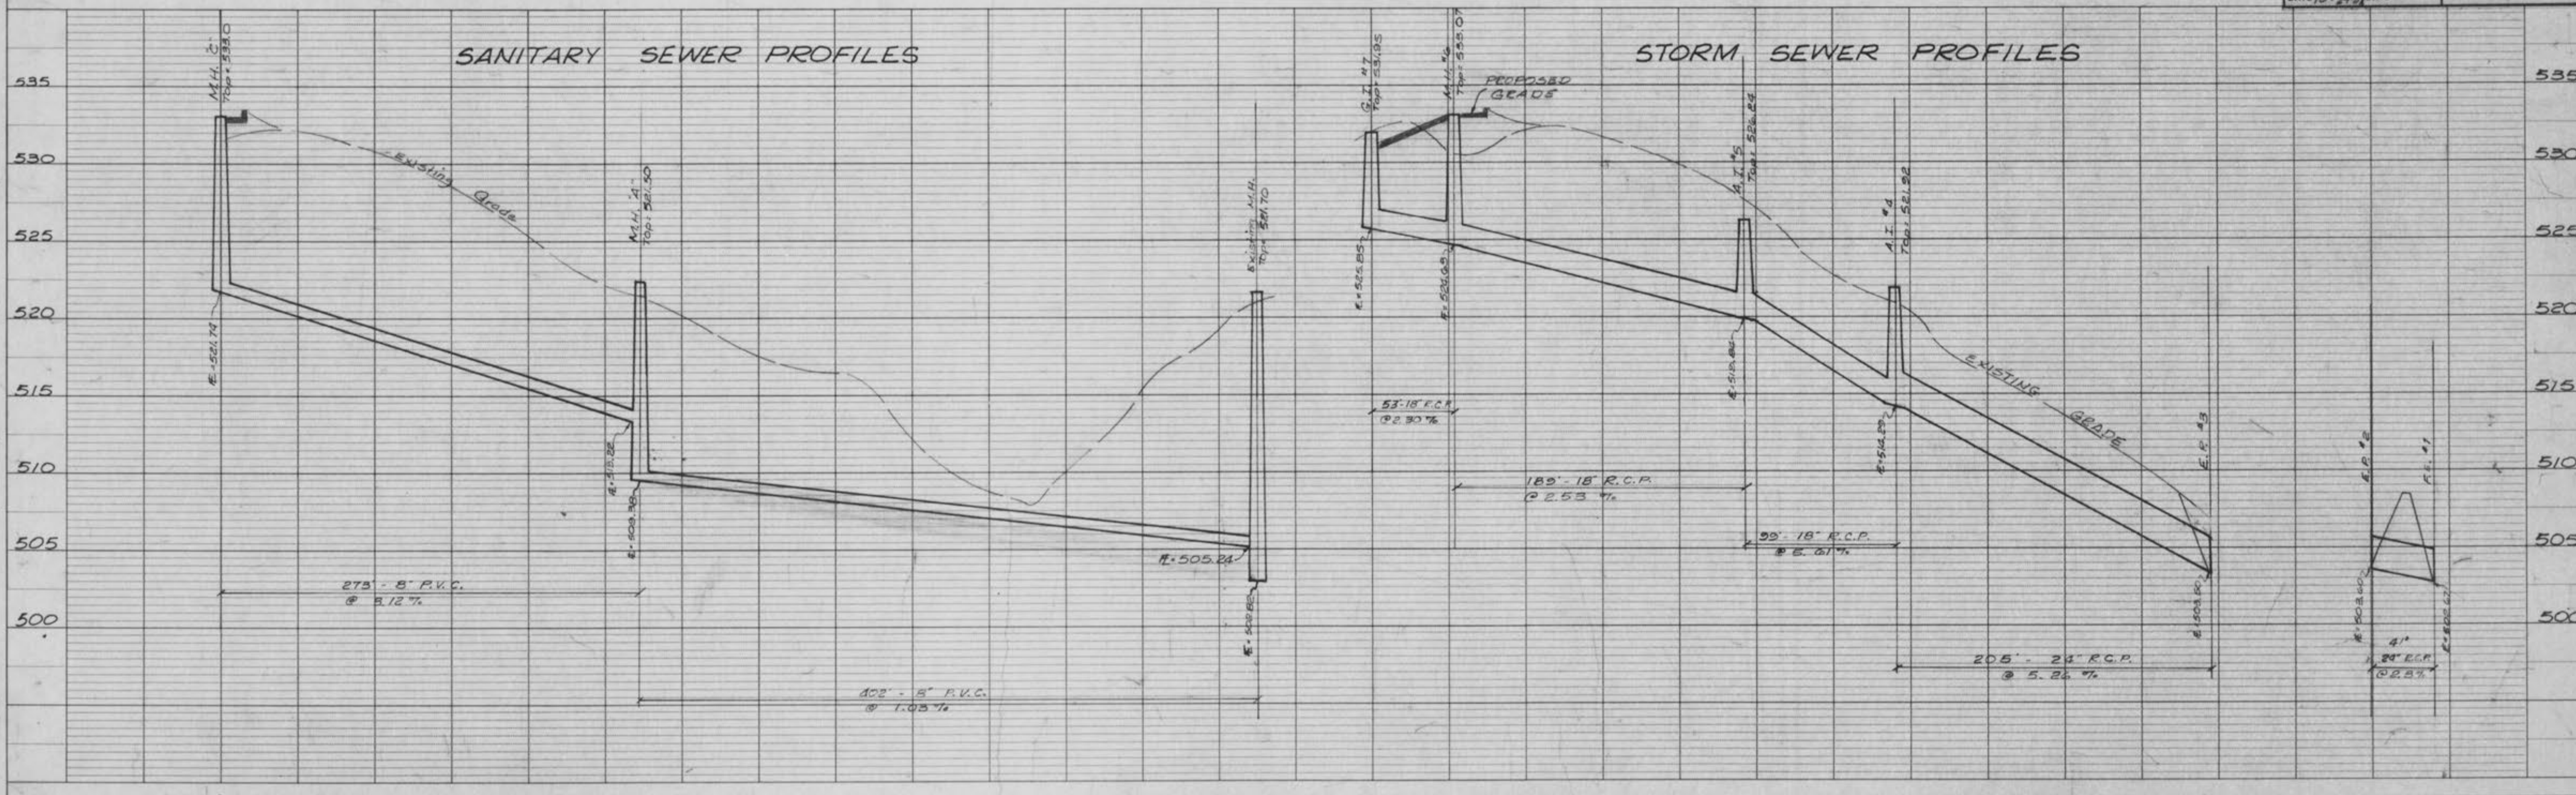

PLAN	SURVEYED	DATE
	ALIGNED	BY
	NOTE BOOK	
	NO.	

PROFILE	SURVEYED	DATE
	GRADES CHECKED	BY
	NOTE BOOK	
	NO.	

AS-BUILTS
DOMINO'S PIZZA

LANDMARK SURVEYING, INC.
802 E. MAIN
Wentzville, Missouri 63386

AS-BUILTS

DATE 10-26-05

HIGHWAY FEDERAL AID SHEET
PLATE 1-SINGLE PLAN AND PROFILE-LINE & DOT
WILSON
PRINTED IN U.S.A.