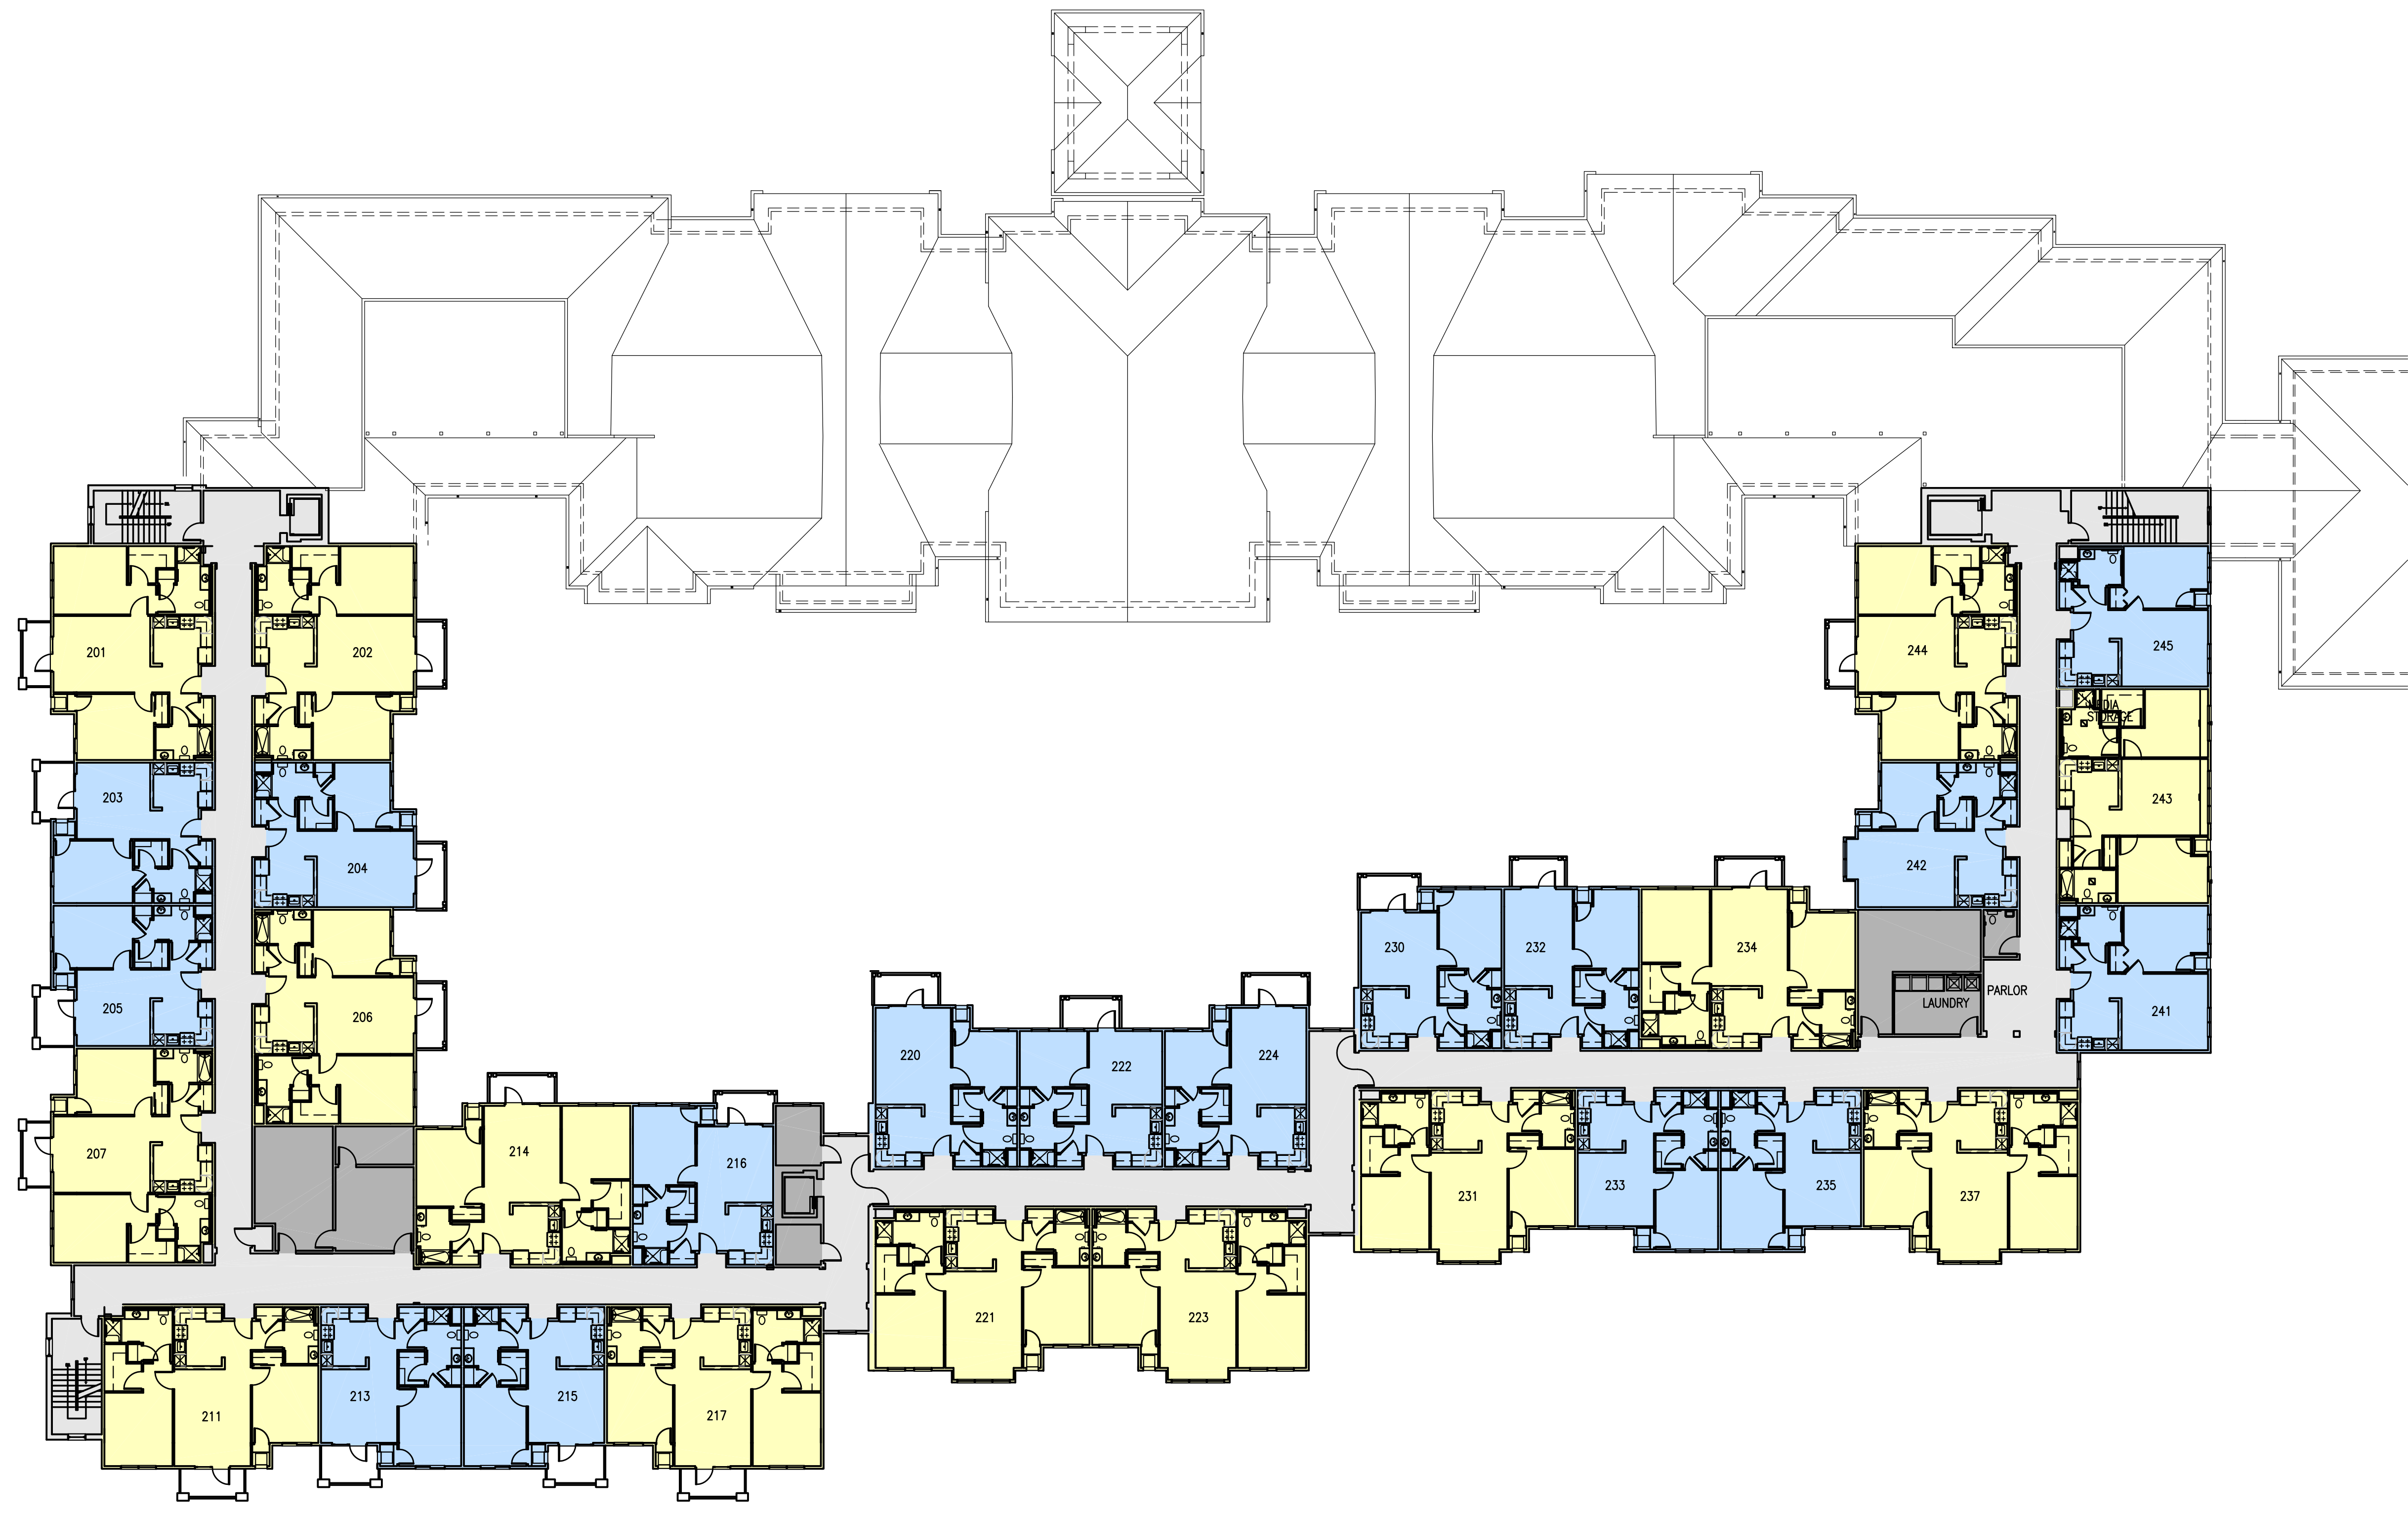

FIRST FLOOR OVERALL PLAN  
 SCALE 1/16" = 1' - 0"

**PARK PLACE**  
 SENIOR LIVING APARTMENTS

FIRST FLOOR OVERALL PLAN

SCALE 1/16" = 1' - 0"

**PARK PLACE**  
SENIOR LIVING APARTMENTS

SECOND FLOOR OVERALL PLAN  
SCALE 1/16" = 1'-0"

**PARK PLACE**  
SENIOR LIVING APARTMENTS

THIRD FLOOR OVERALL PLAN  
SCALE 1/16" = 1'-0"

**PARK PLACE**  
SENIOR LIVING APARTMENTS

FOURTH FLOOR OVERALL PLAN  
SCALE 1/16" = 1'-0"

**PARK PLACE**  
SENIOR LIVING APARTMENTS