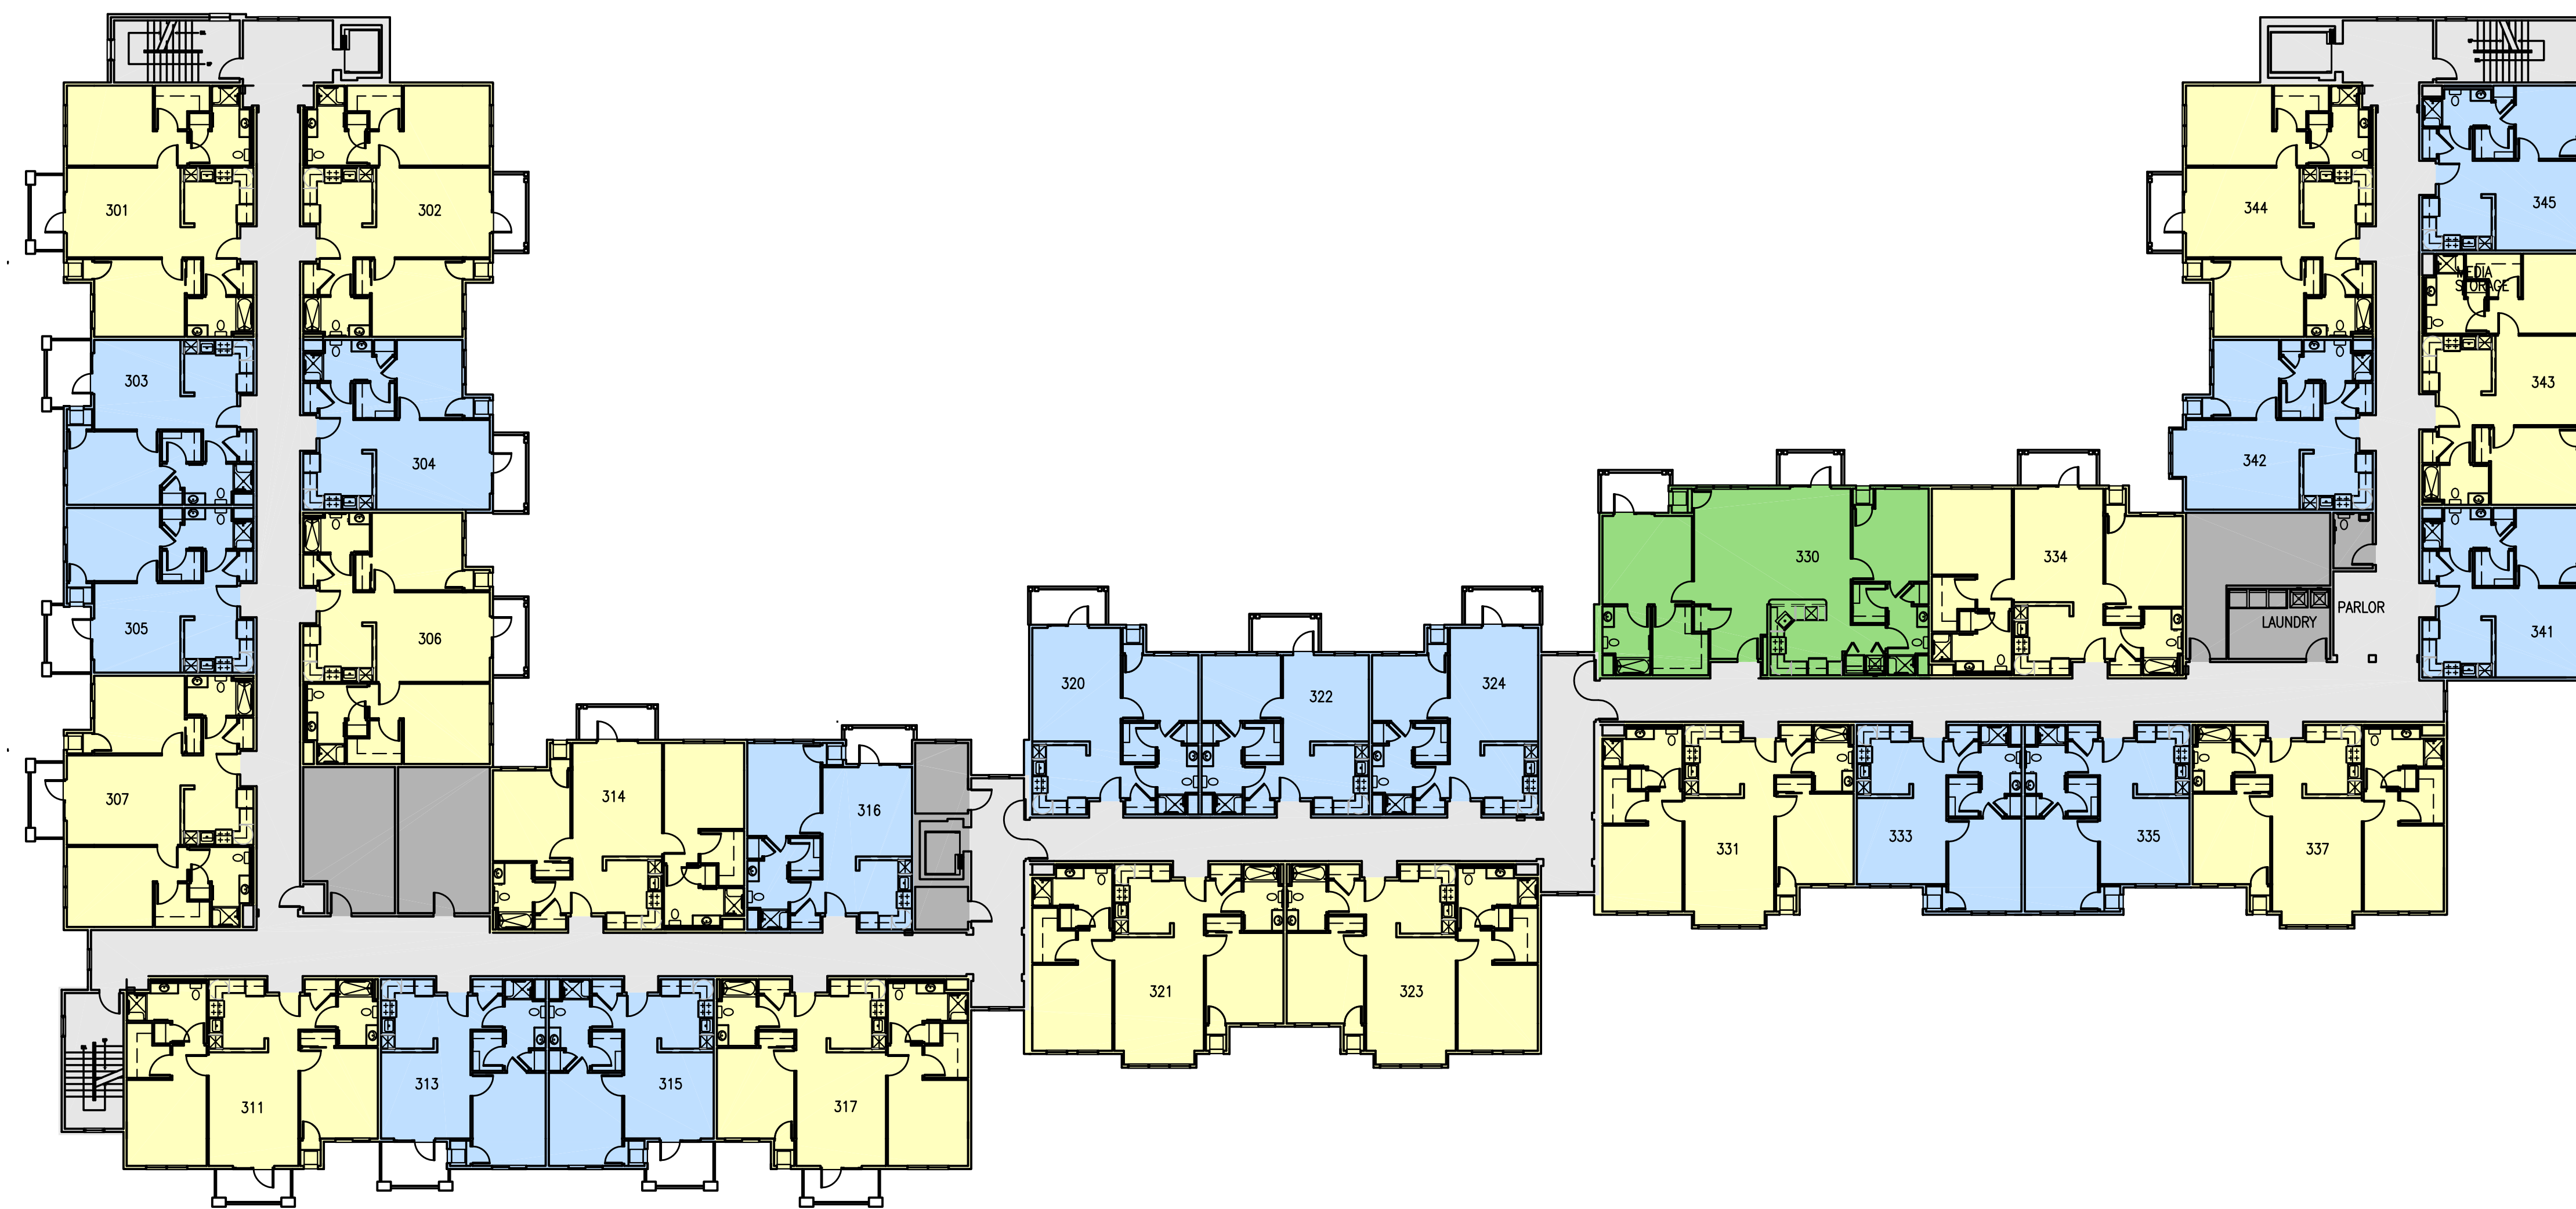

FIRST FLOOR OVERALL PLAN  
 SCALE 1/16" = 1' - 0"

**PARK PLACE**  
 SENIOR LIVING APARTMENTS

FIRST FLOOR OVERALL PLAN

SCALE 1/16" = 1' - 0"

**PARK PLACE**  
SENIOR LIVING APARTMENTS

SECOND FLOOR OVERALL PLAN  
SCALE 1/16" = 1'-0"

**PARK PLACE**  
SENIOR LIVING APARTMENTS

THIRD FLOOR OVERALL PLAN  
SCALE 1/16" = 1'-0"

**PARK PLACE**  
SENIOR LIVING APARTMENTS

FOURTH FLOOR OVERALL PLAN  
SCALE 1/16" = 1'-0"

**PARK PLACE**  
SENIOR LIVING APARTMENTS