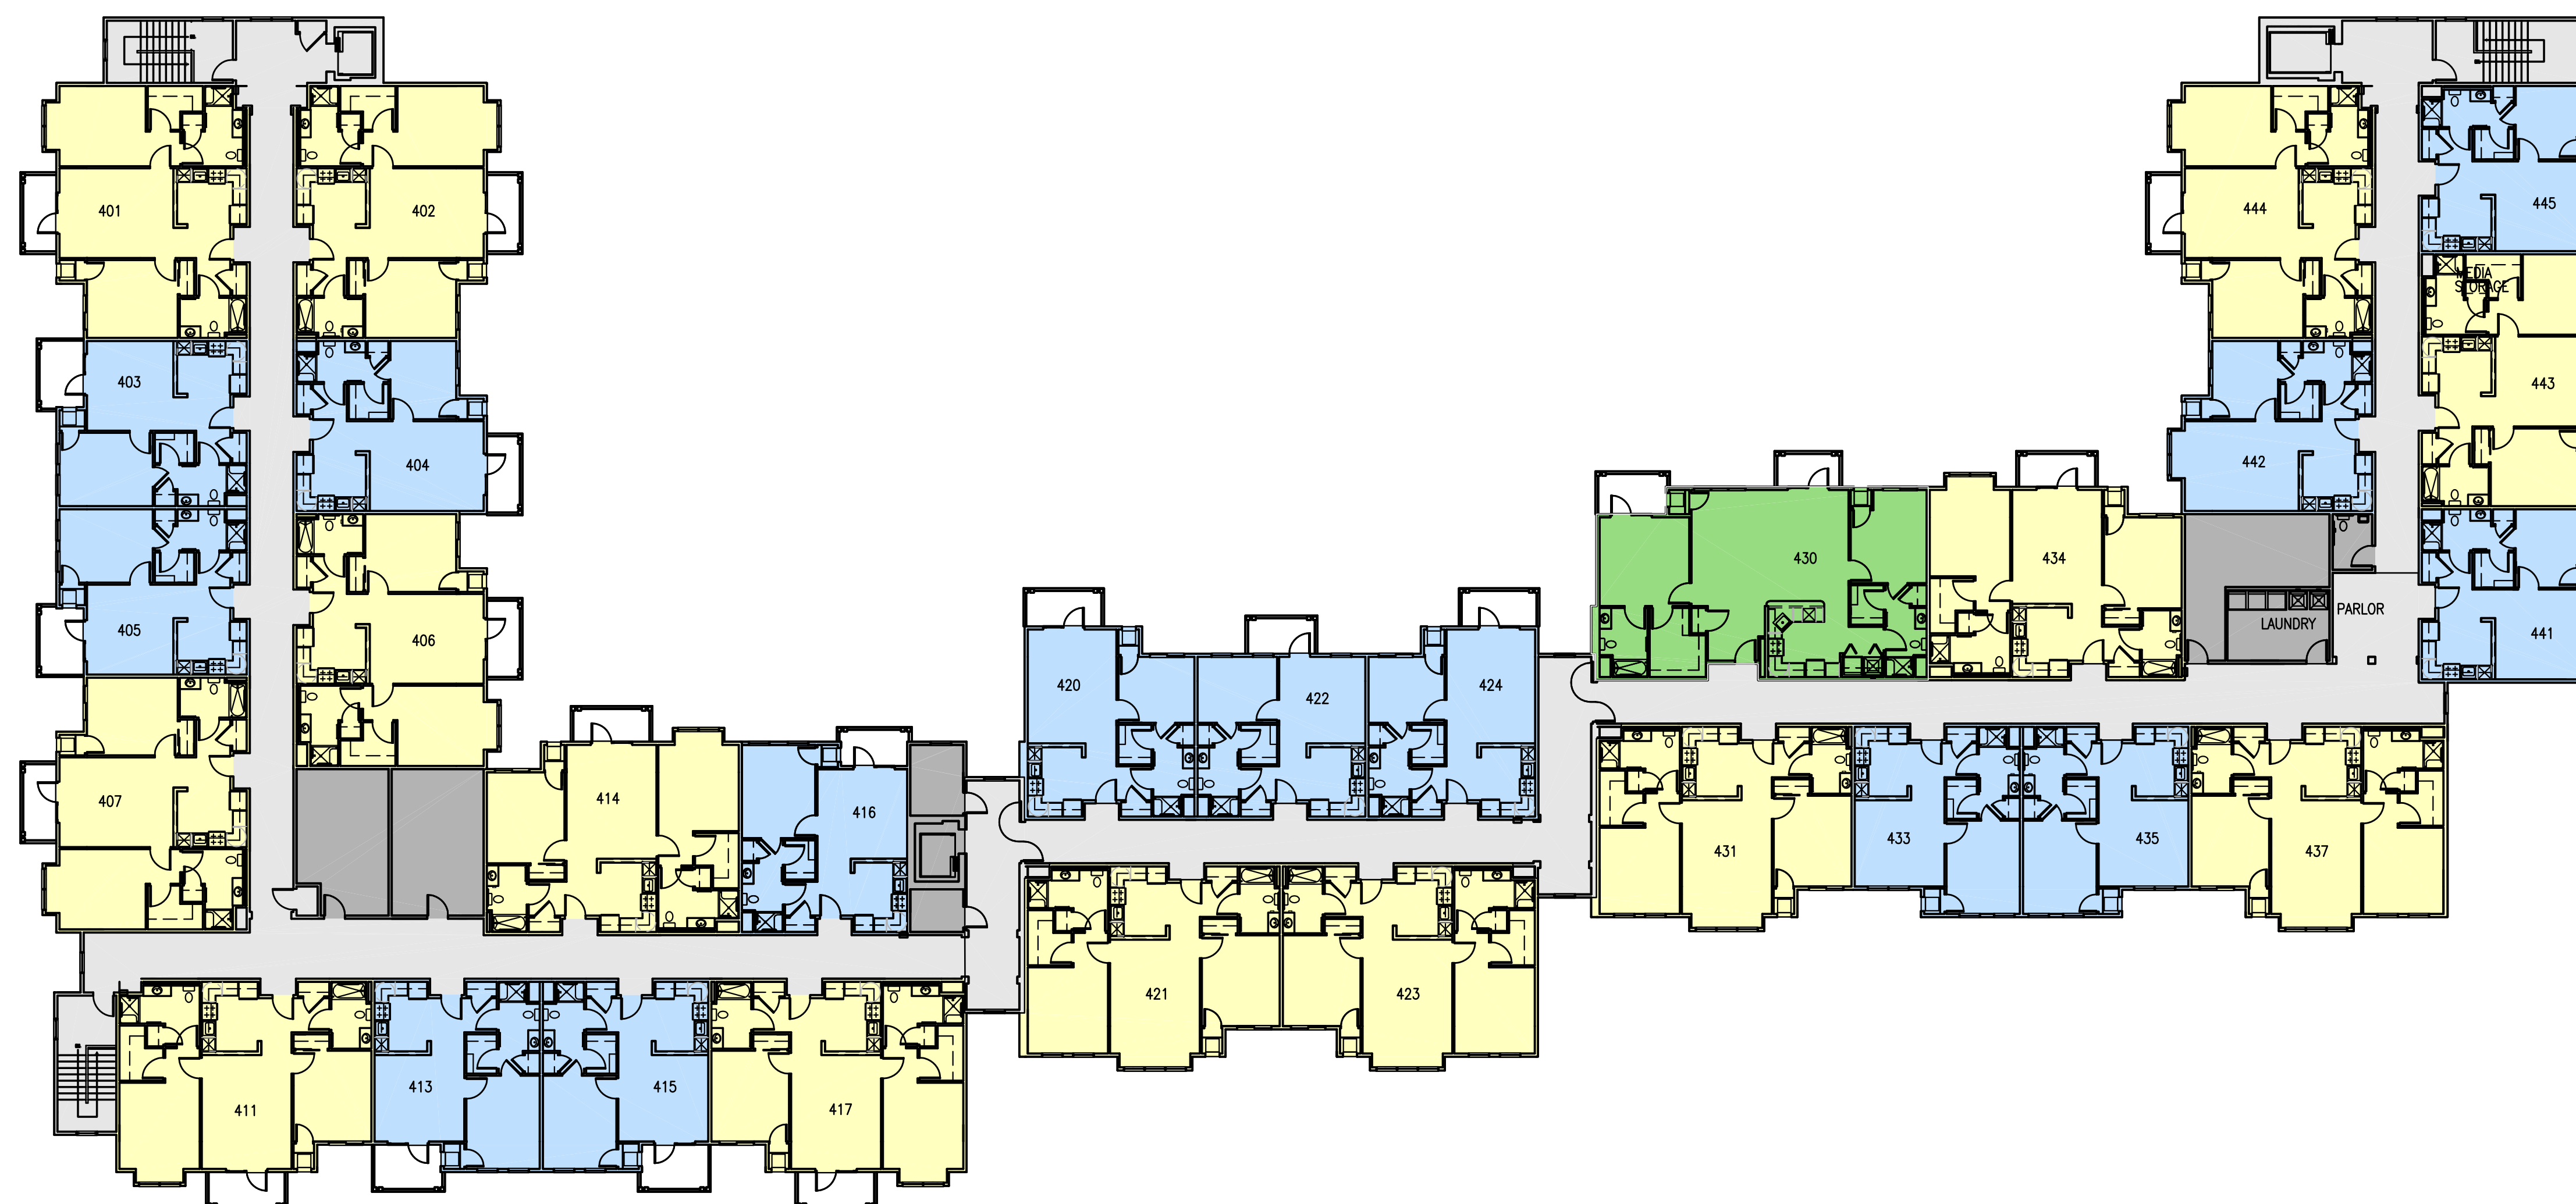

FIRST FLOOR OVERALL PLAN  
 SCALE 1/16" = 1' - 0"

**PARK PLACE**  
 SENIOR LIVING APARTMENTS

FIRST FLOOR OVERALL PLAN

SCALE 1/16" = 1' - 0"

**PARK PLACE**  
SENIOR LIVING APARTMENTS

SECOND FLOOR OVERALL PLAN  
SCALE 1/16" = 1'-0"

**PARK PLACE**  
SENIOR LIVING APARTMENTS

THIRD FLOOR OVERALL PLAN  
SCALE 1/16" = 1'-0"

**PARK PLACE**  
SENIOR LIVING APARTMENTS

FOURTH FLOOR OVERALL PLAN  
SCALE 1/16" = 1'-0"

**PARK PLACE**  
SENIOR LIVING APARTMENTS