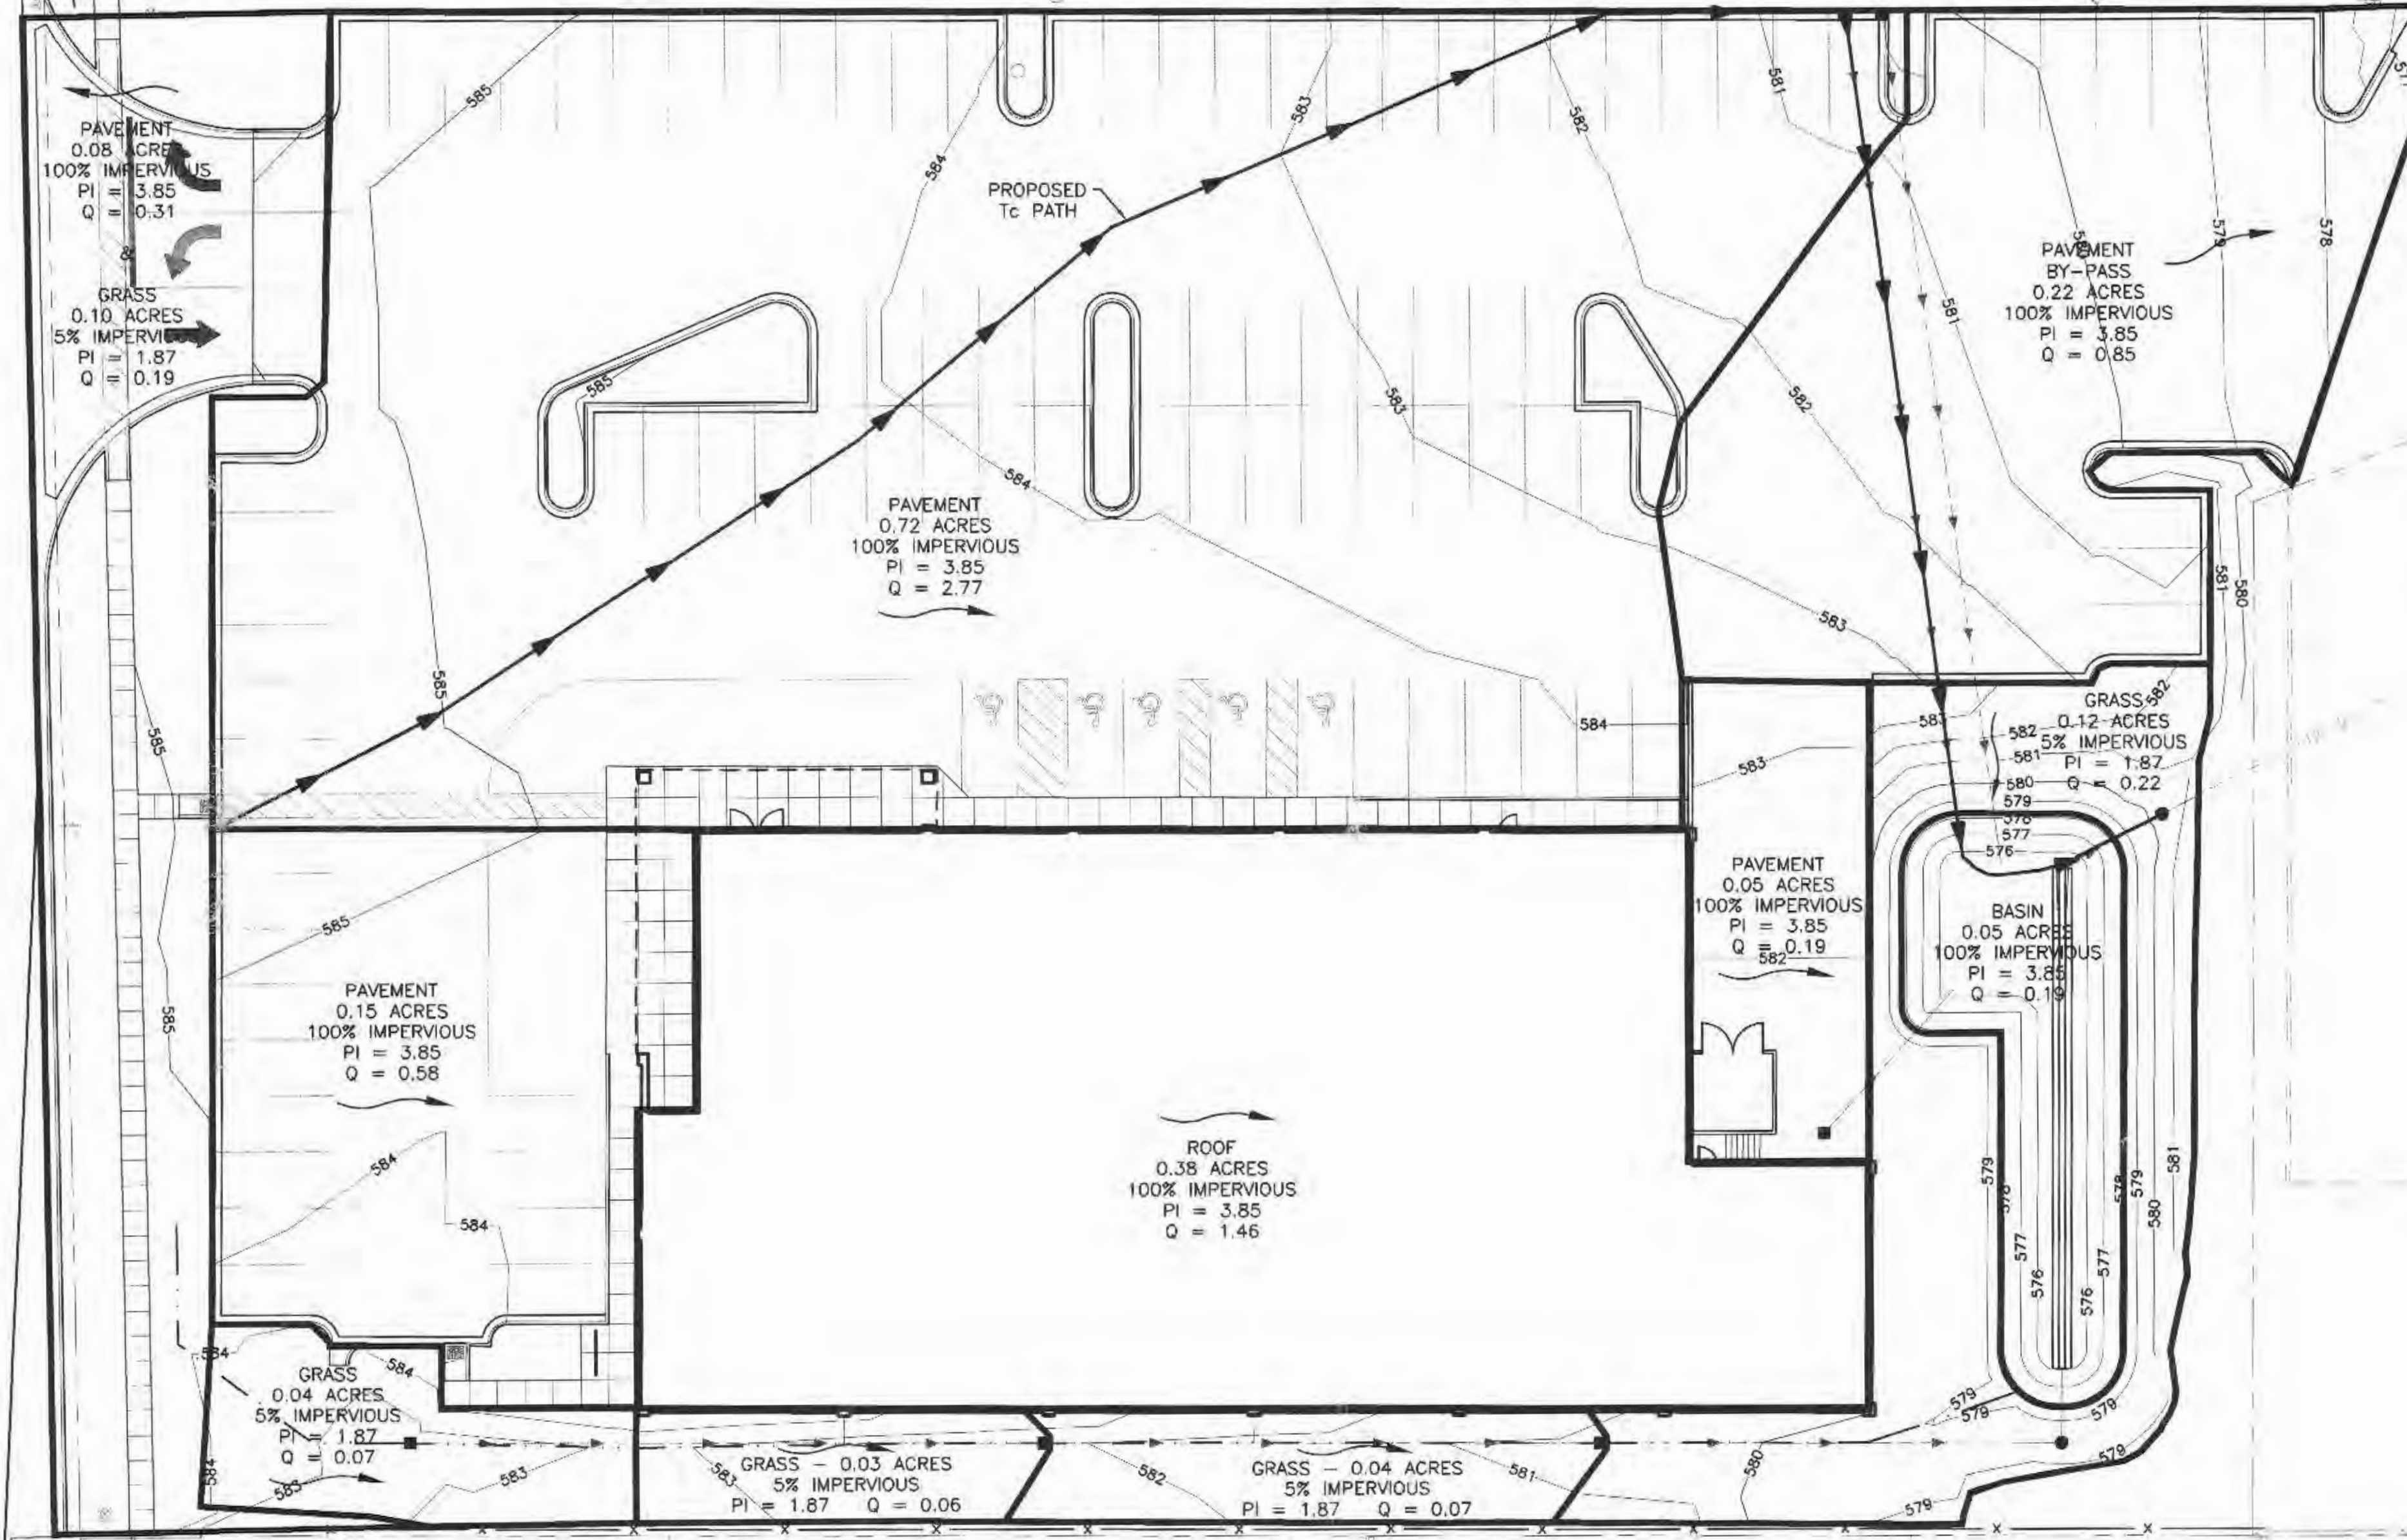

G:\3D\Projects\ALDI\ALDI - CIVIL\O'Fallon, Mo\Design\_64702\dwg\64702-DRAIN.dwg, Plotted By: brucec, Plotted: Jul 07, 2006 - 3:11pm

VETERANS MEMORIAL PARKWAY

NO.	DATE	REVISION

PROJECT NO:	64702
DATE:	APR 06
DES.:	JPS
DR.:	CAD
CKD.:	JPS

**PROPOSED CONDITIONS EXHIBIT**

SHEET NO.  
**C303**