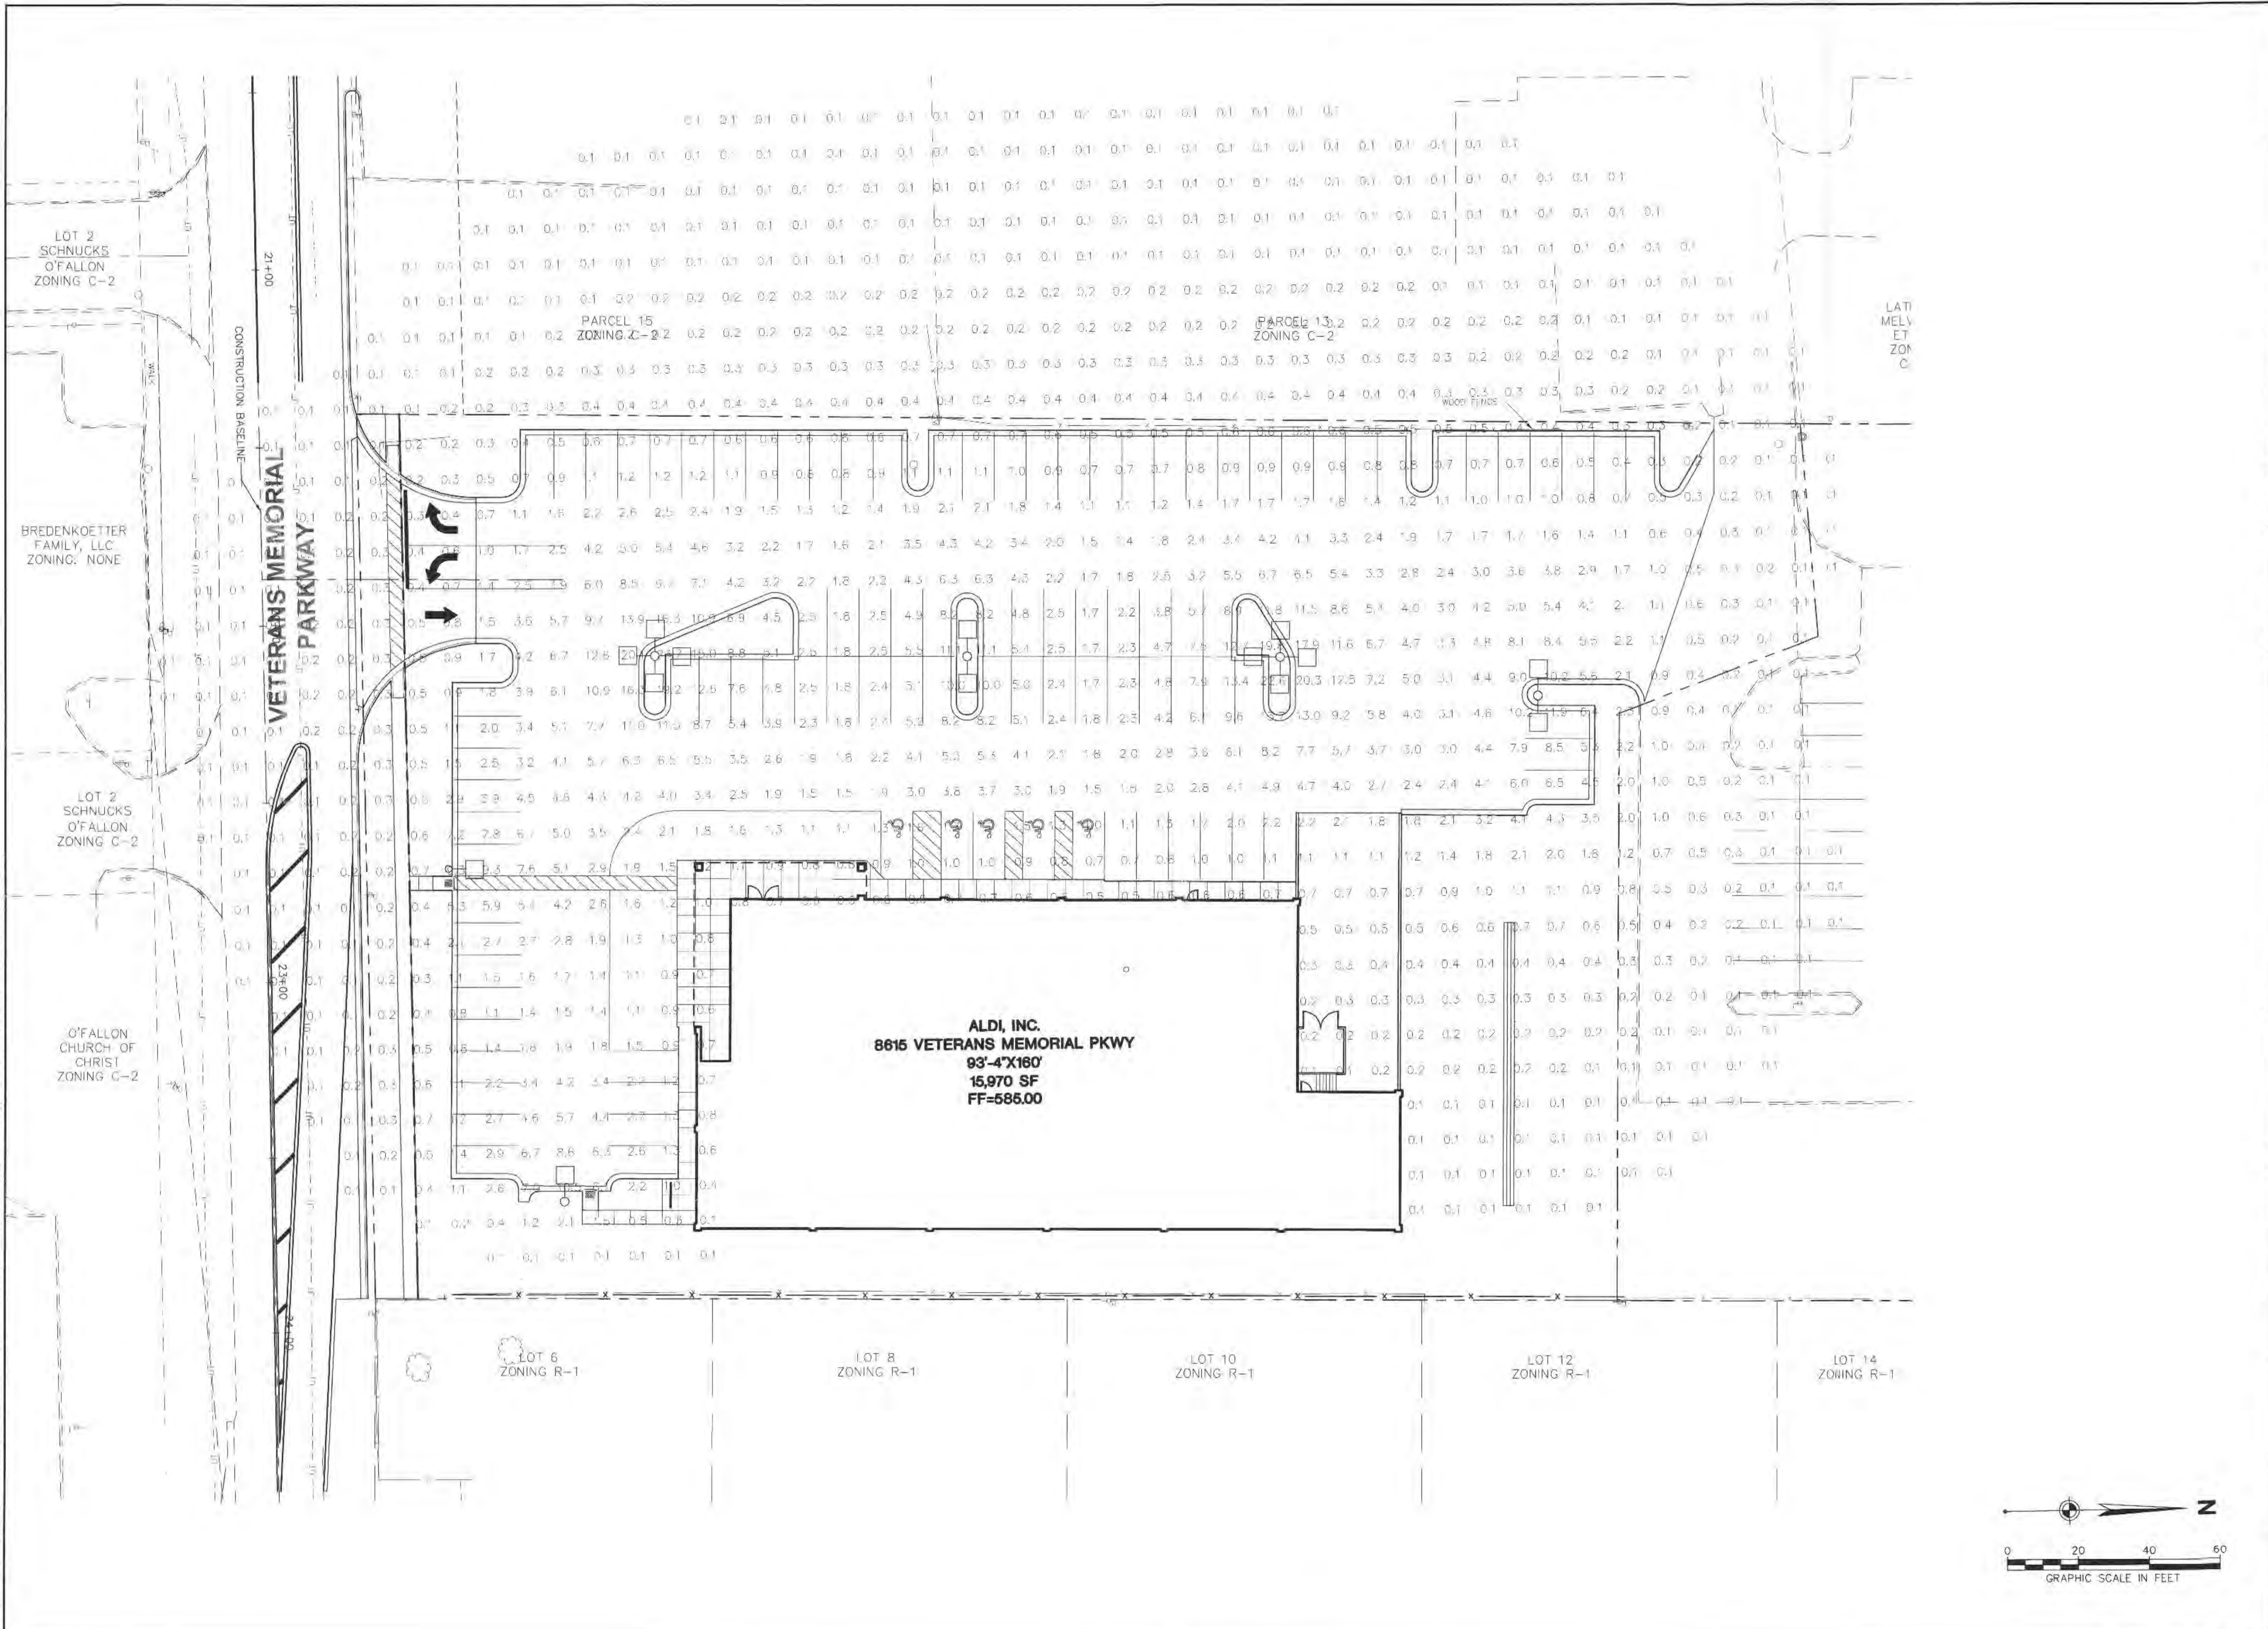

\\BID\Projects\ALDI\ALDI - CIVIL\O'Fallon, Mo\Design - 64702\dwg\3\64702-LIGHT.dwg, Plotted By: bruced, Plotted: 07/07/2006 - 3:14pm

No.	DATE	REVISION

PROJECT No:	64702
DATE	APR 06
DES.	JPS
DR.	CAD
CKD.	JPS

**PHOTOMETRICS PLAN**

SHEET NO.  
**C800**