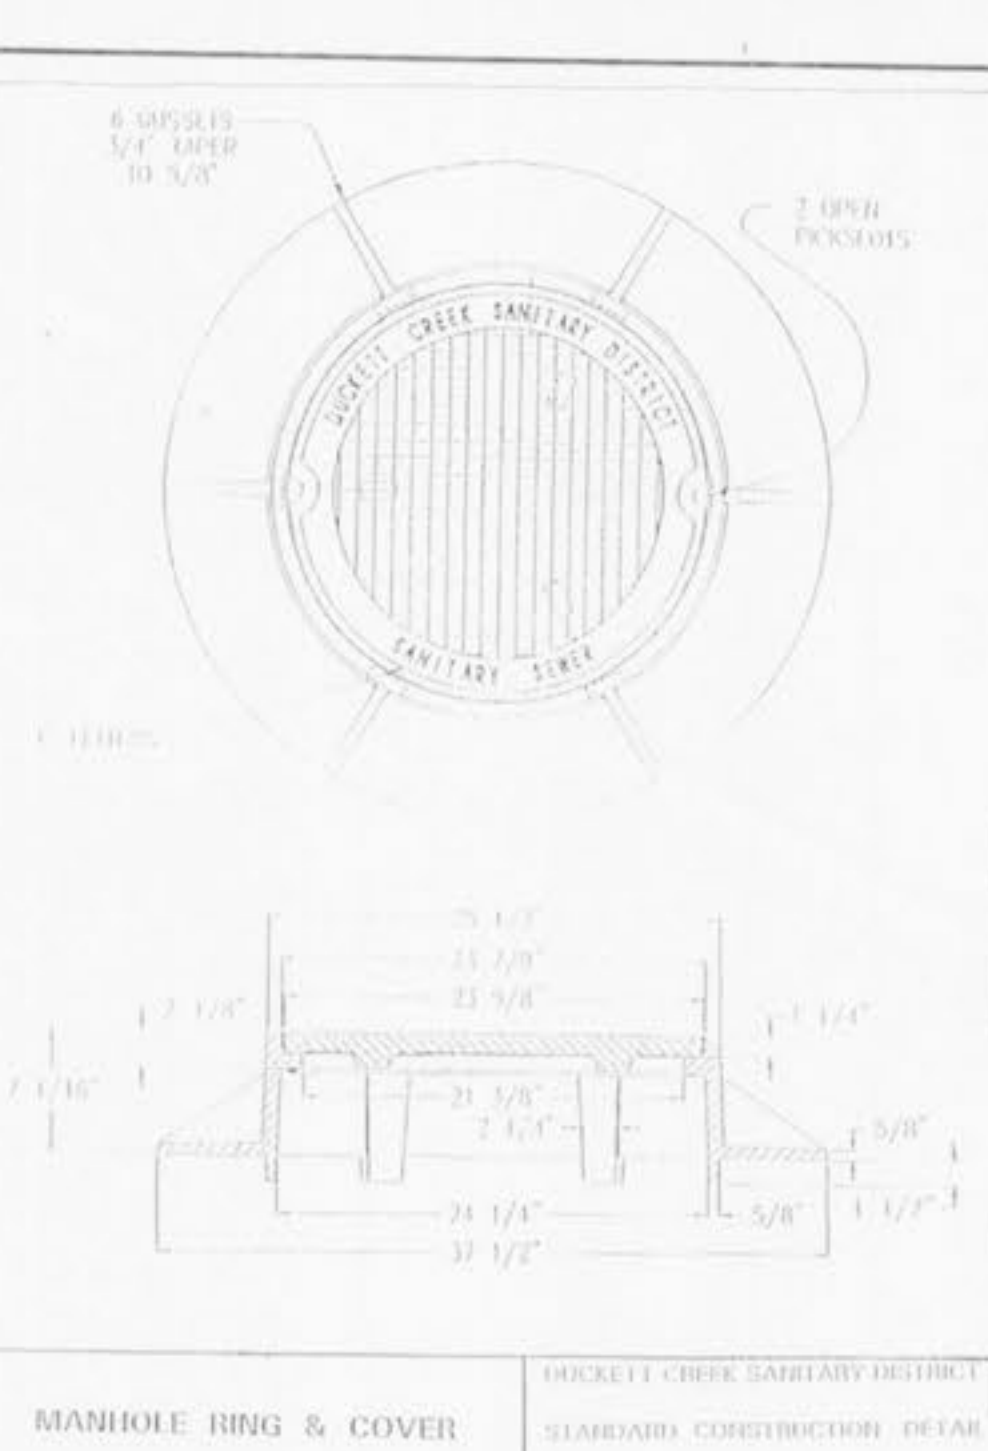

TERMINAL MANHOLE

LINE MANHOLE
PIPE SIZES 8"-24" DIA.

CAST IRON MANHOLE COVERS (LOCK TYPE)

MANHOLE RING & COVER