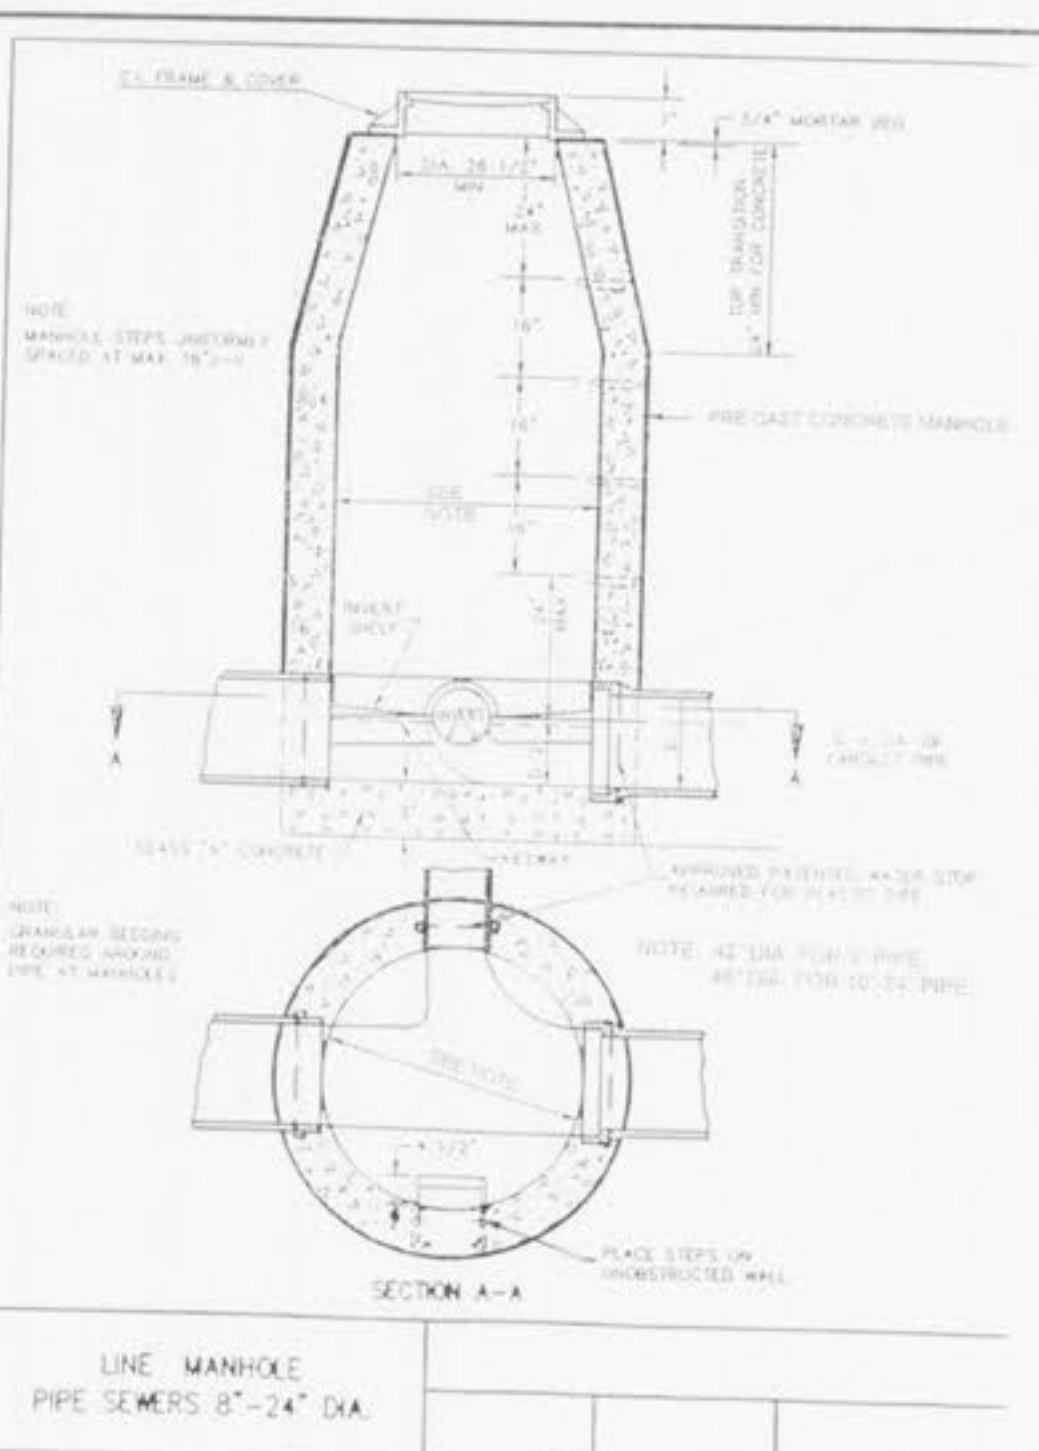

TERMINAL MANHOLE

LINE MANHOLE
PIPE SIZES 8"-24" DIA.

CAST IRON MANHOLE COVERS (LOCK TYPE)

MANHOLE RING & COVER