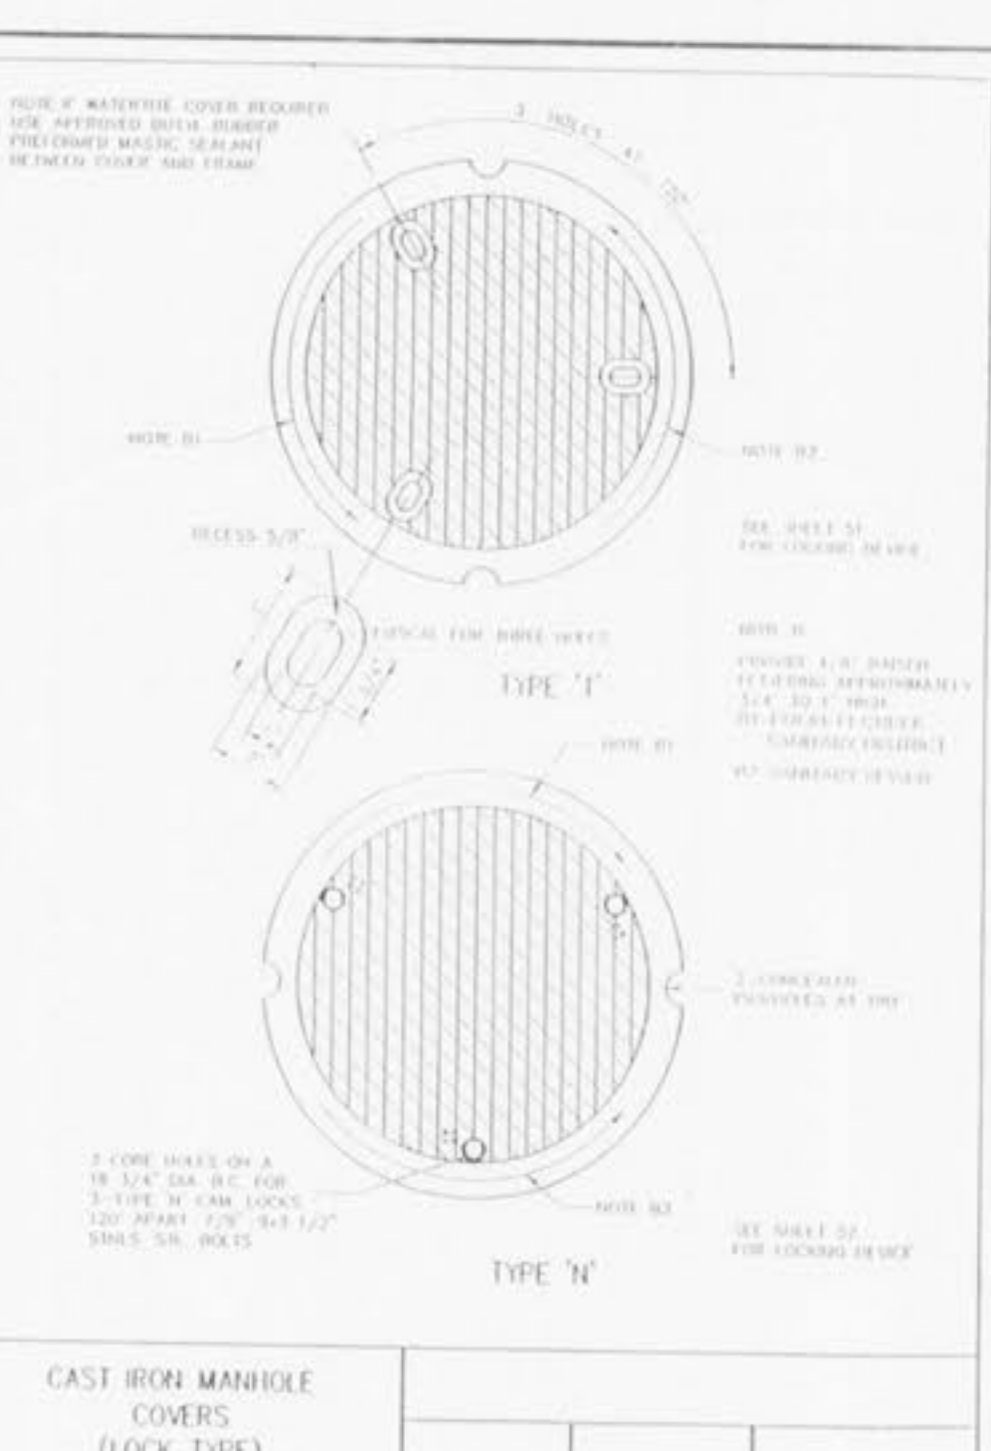

TERMINAL MANHOLE

LINE MANHOLE
PIPE SIZES 8"-24" DIA.

CAST IRON MANHOLE COVERS (LOCK TYPE)

MANHOLE RING & COVER