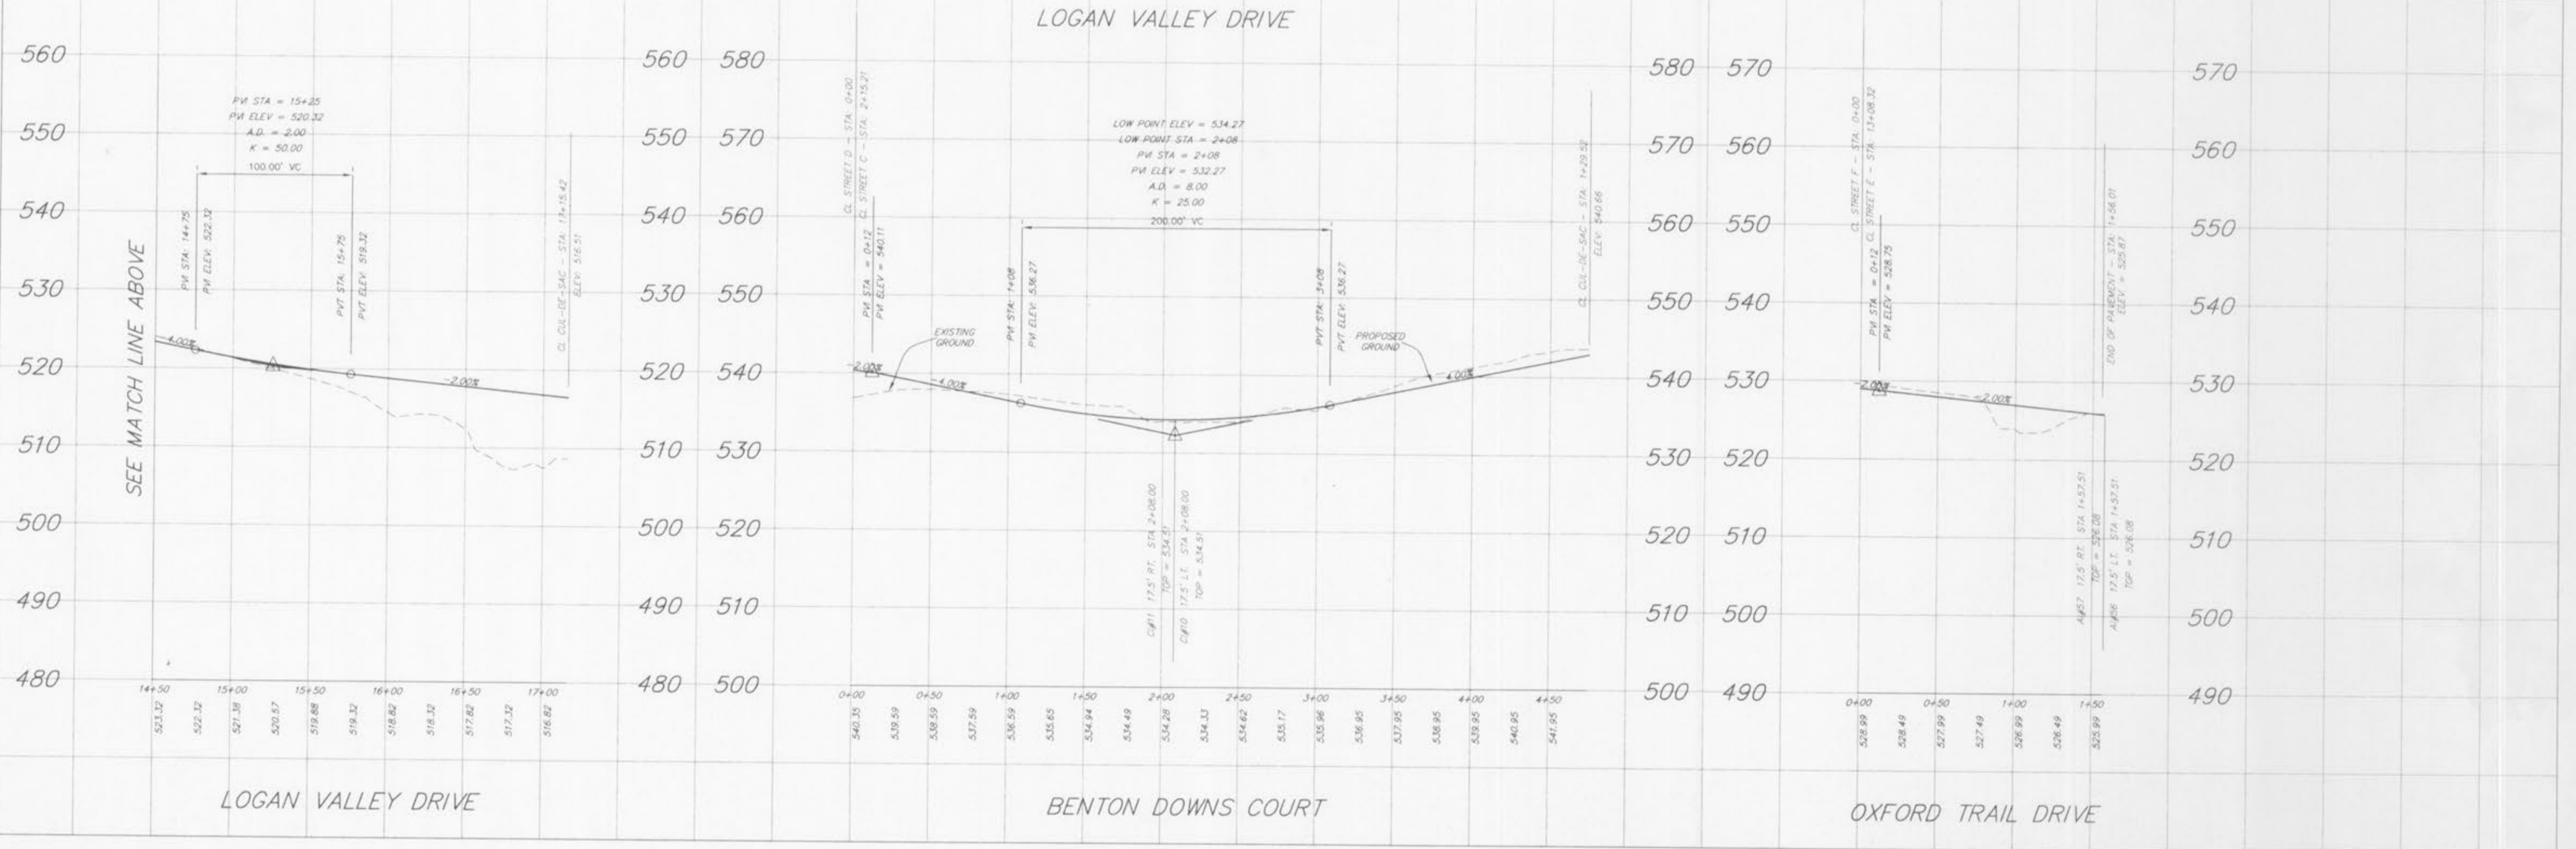

SEE MATCH LINE BELOW

SEE MATCH LINE ABOVE

M:\aer\10-11-00\1000\1000\1000.dwg WED MAR 26 08:32:44 2000 RL4