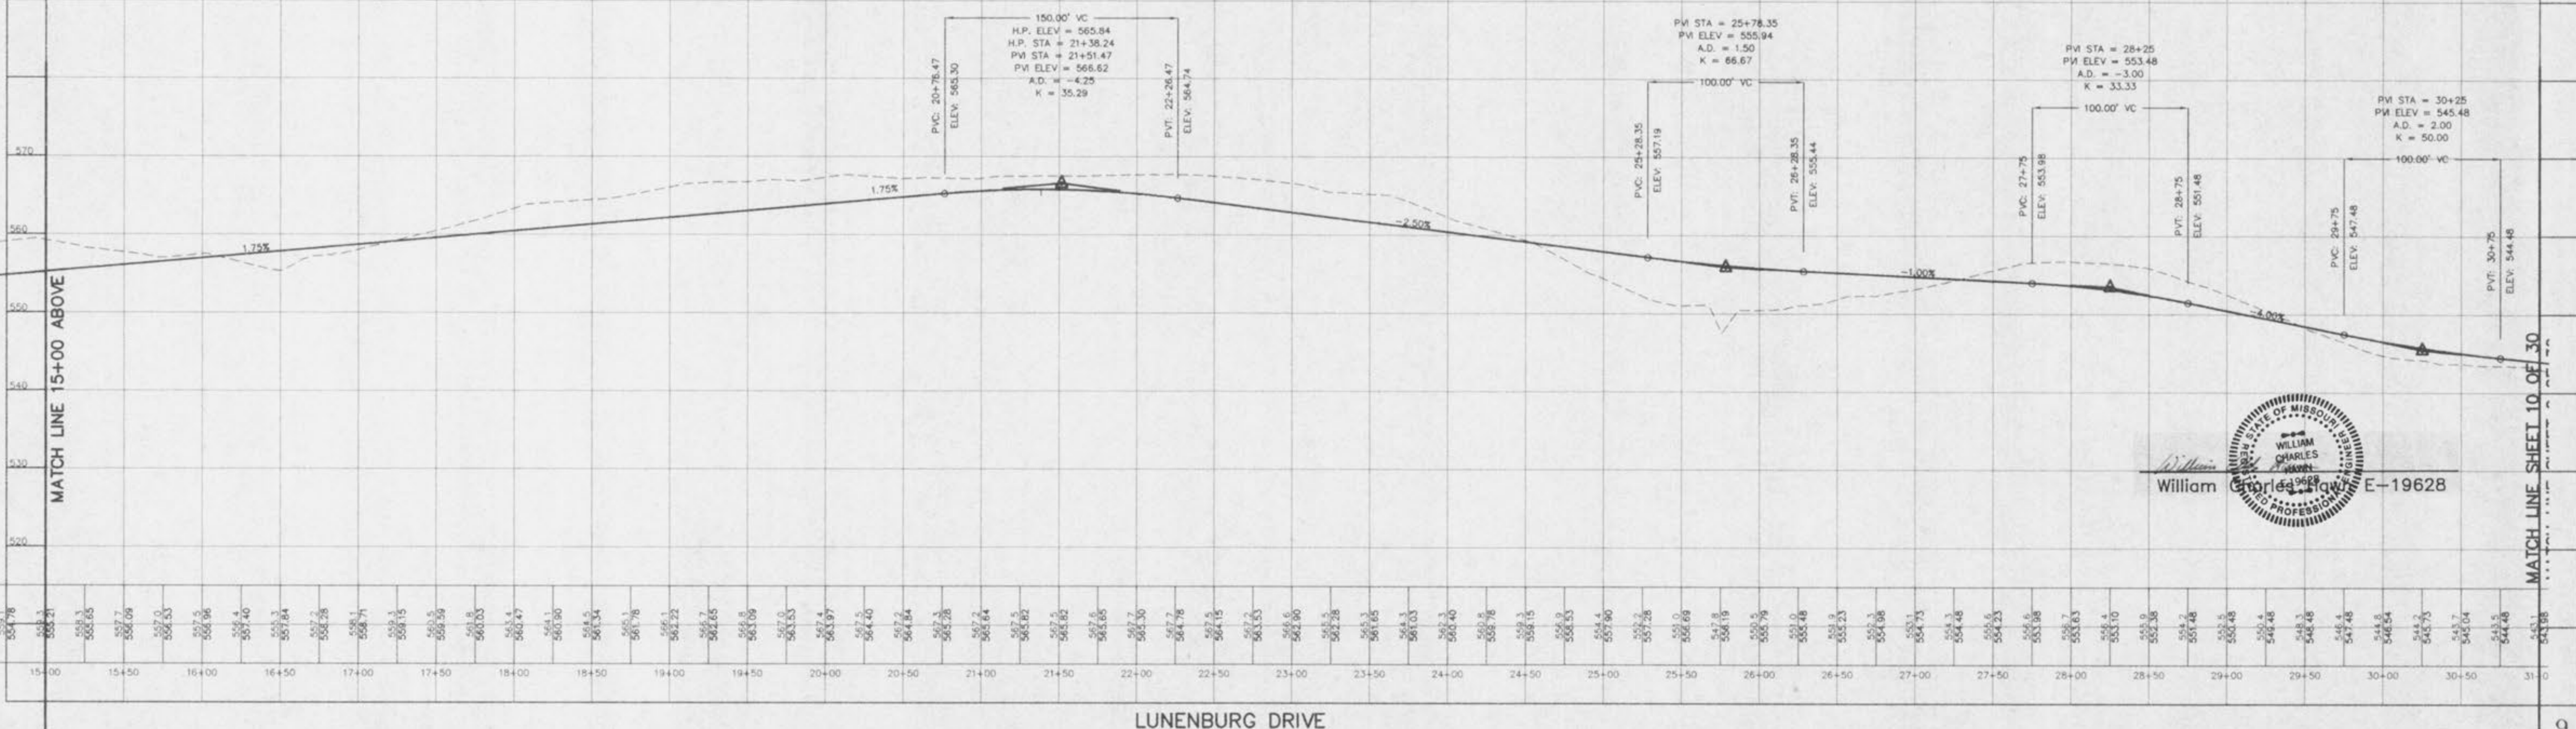

LUNENBURG DRIVE

LUNENBURG DRIVE

William Charles Taylor E-19628

MATCH LINE 15+00 ABOVE

MATCH LINE SHEET 10 OF 30