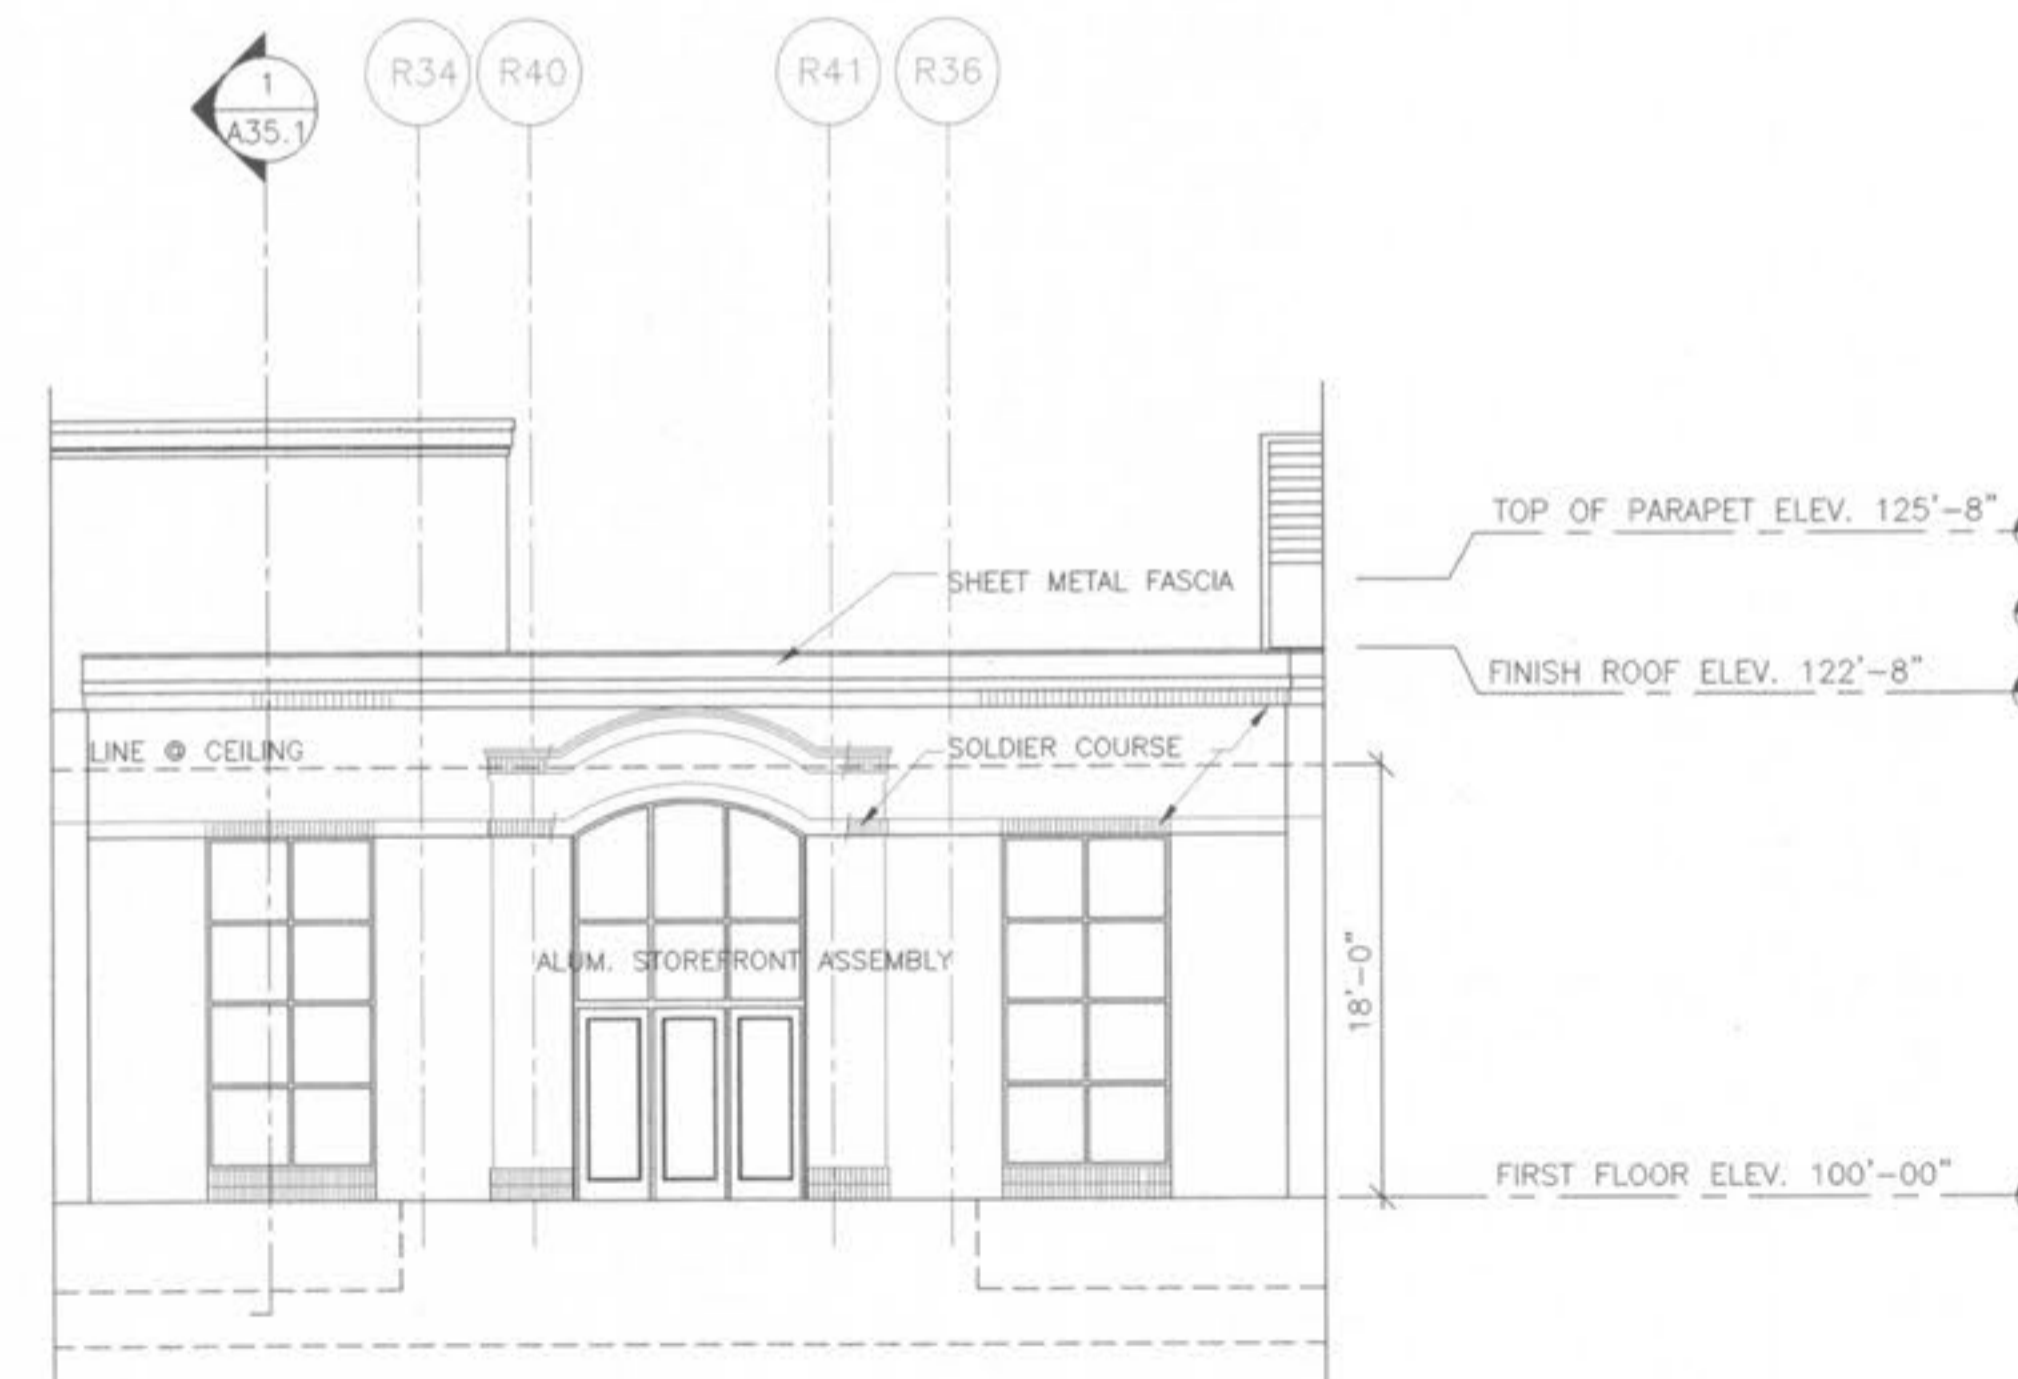

1 EAST LOBBY ENTRY - SOUTH ELEVATION
SCALE: 1/8" = 1'-0"

3 EAST LOBBY ENTRY - SOUTH EAST ELEVATION
SCALE: 1/8" = 1'-0"