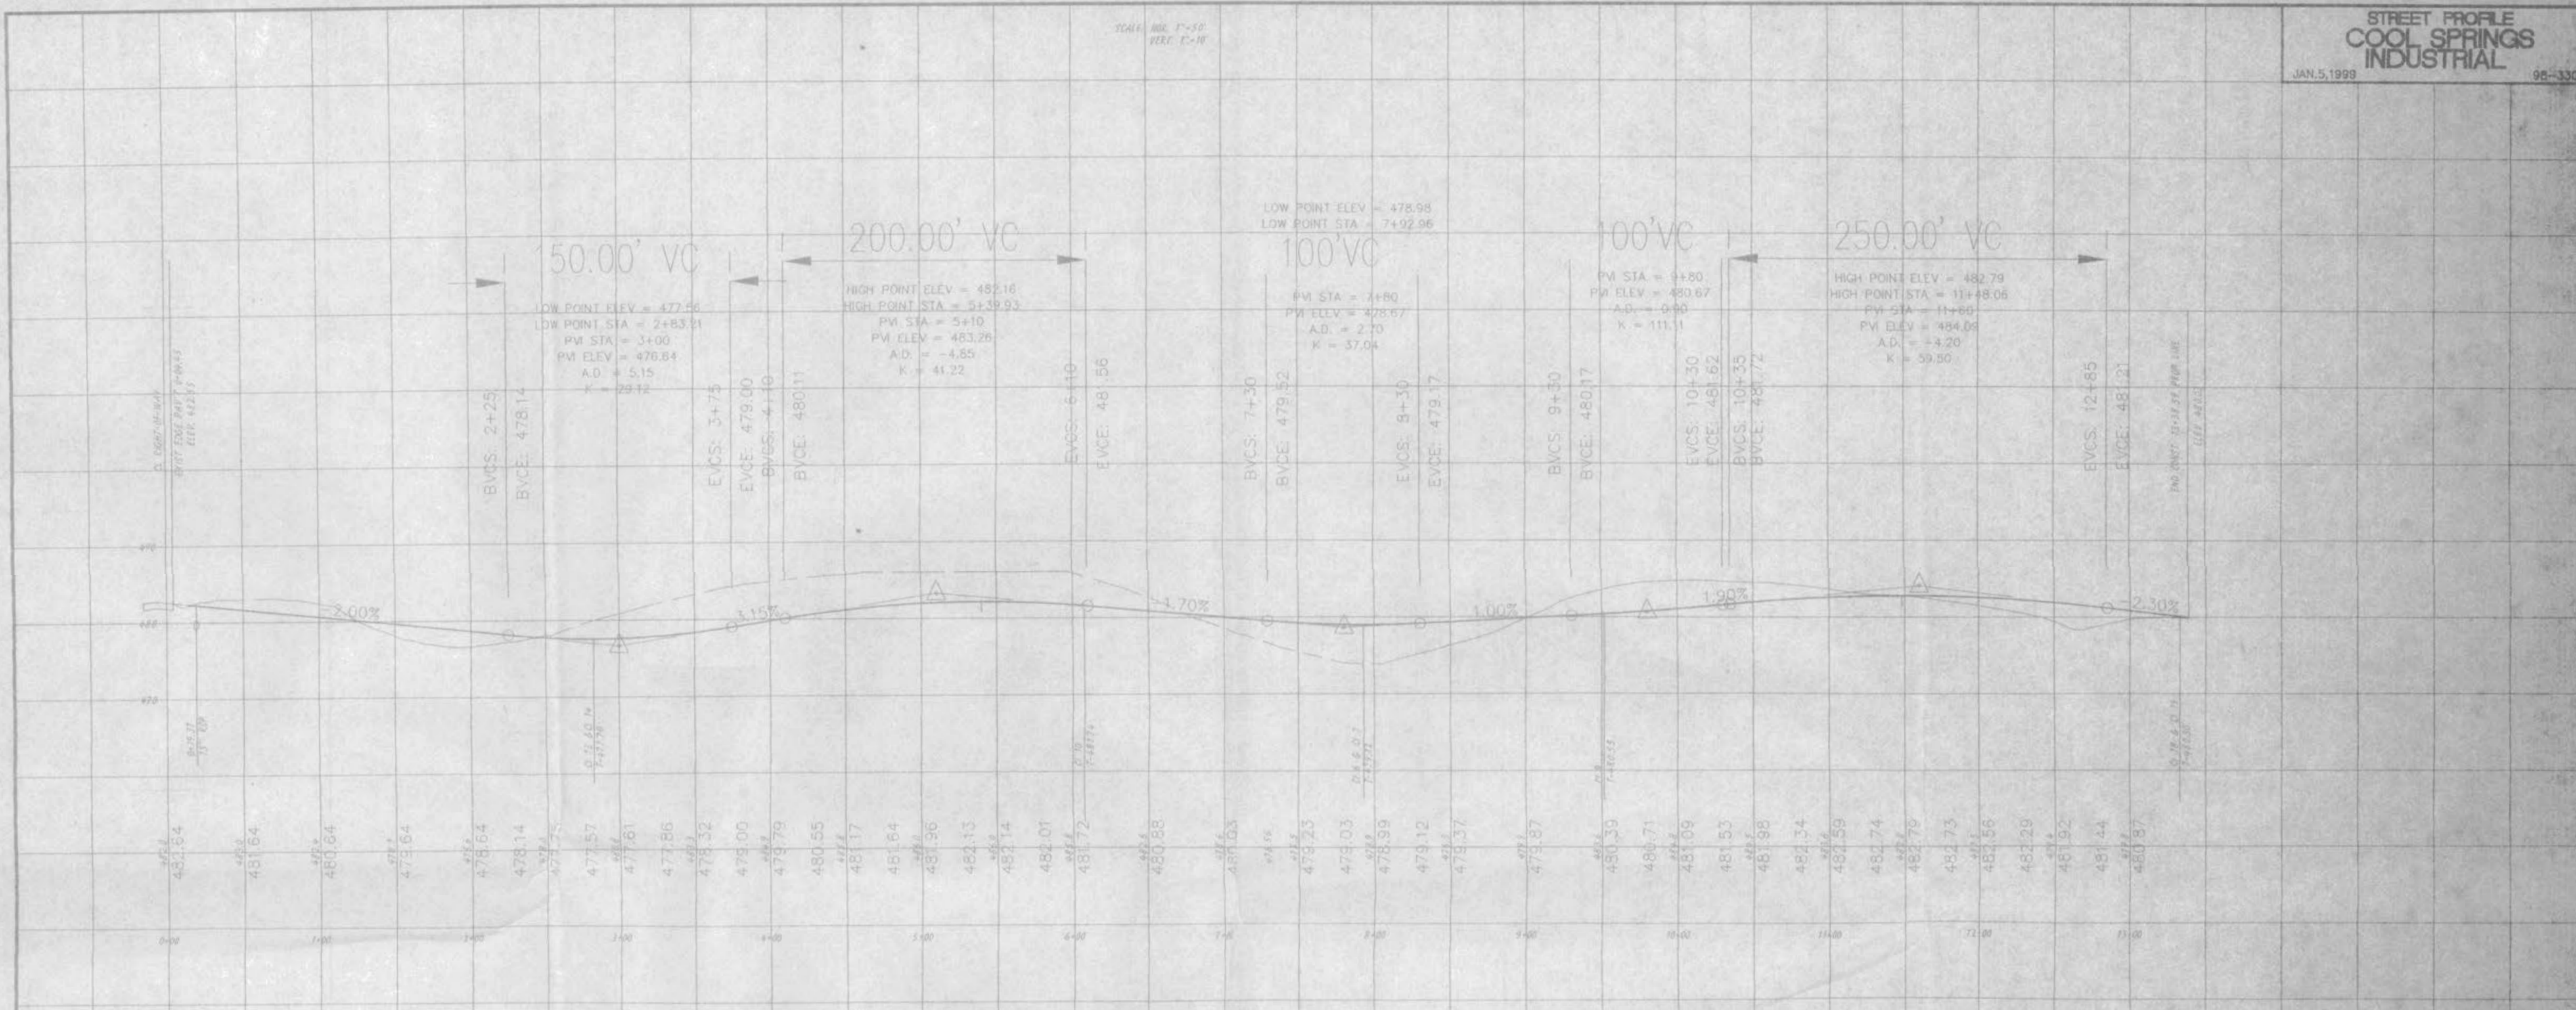

SCALE: HOR. 1"=50'
VERT. 1"=10'

COOL SPRINGS INDUSTRIAL DRIVE