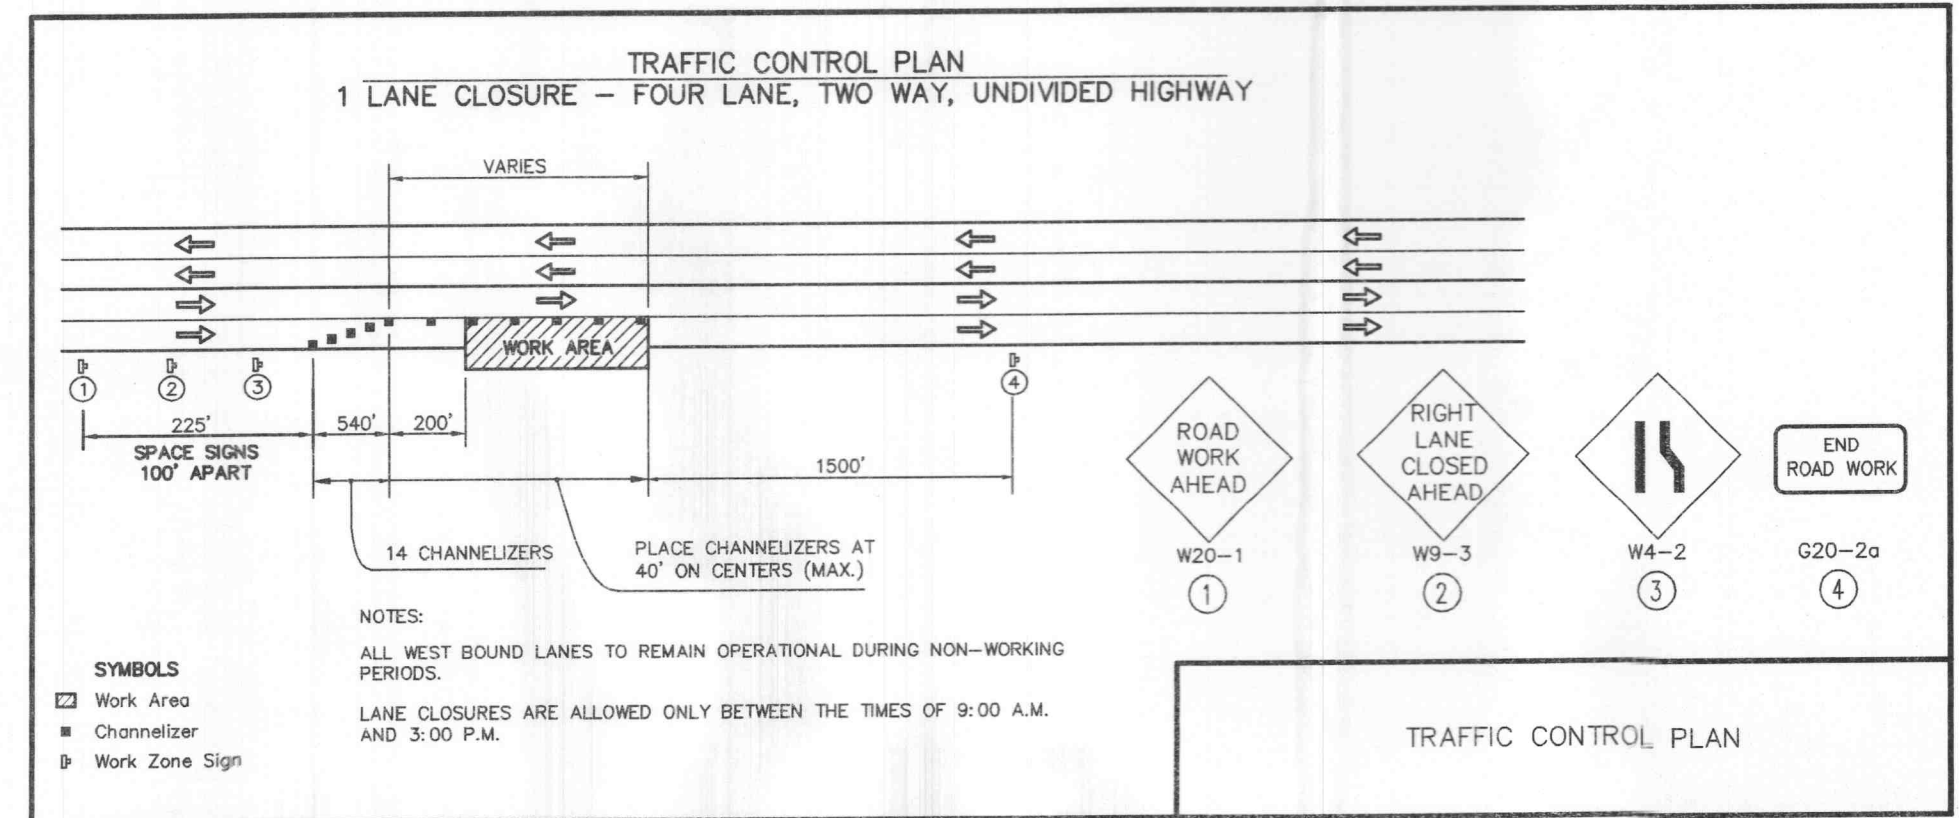

**ENTRANCE DETAIL**  
SCALE: 1"=10'  
NOTE: ALL SPOTS TO TOP OF PAVEMENT.

**ENTRANCE DETAIL**  
SCALE: 1"=10'  
NOTE: ALL SPOTS TO TOP OF PAVEMENT.

**ORDERING INFORMATION**

Bike-Standard-Rail® Moderate Security Bike Racks

Model #	Length (o.c.)	Bike Capacity
BSR-4.8	2'-8"	3
BSR-8.8	5'-4"	5
BSR-12.8	8'-0"	7
BSR-16.8	10'-8"	9
BSR-20.8	13'-4"	11
BSR-24.8	16'-0"	13

**3. ELEVATION**  
NOT TO SCALE