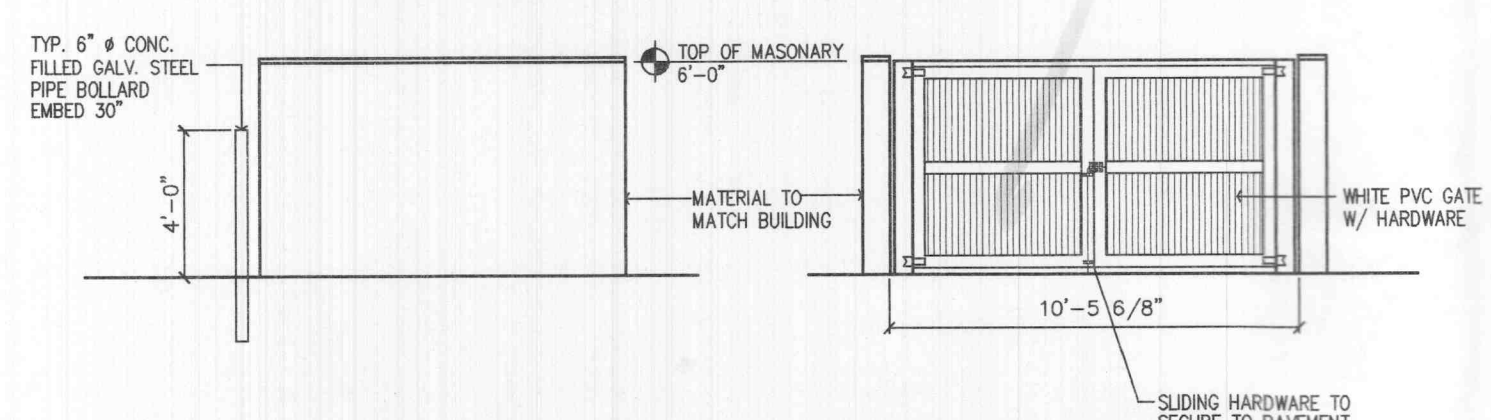

**ENTRANCE DETAIL**  
SCALE: 1"=10'  
NOTE: ALL SPOTS TO TOP OF PAVEMENT.

**ENTRANCE DETAIL**  
SCALE: 1"=10'  
NOTE: ALL SPOTS TO TOP OF PAVEMENT.

**ORDERING INFORMATION**

Bike-Standard-Rail® Moderate Security Bike Racks

Model #	Length (o.c.)	Bike Capacity
BSR-4.8	2'-8"	3
BSR-8.8	5'-4"	5
BSR-12.8	8'-0"	7
BSR-16.8	10'-8"	9
BSR-20.8	13'-4"	11
BSR-24.8	16'-0"	13

**3. ELEVATION**  
NOT TO SCALE