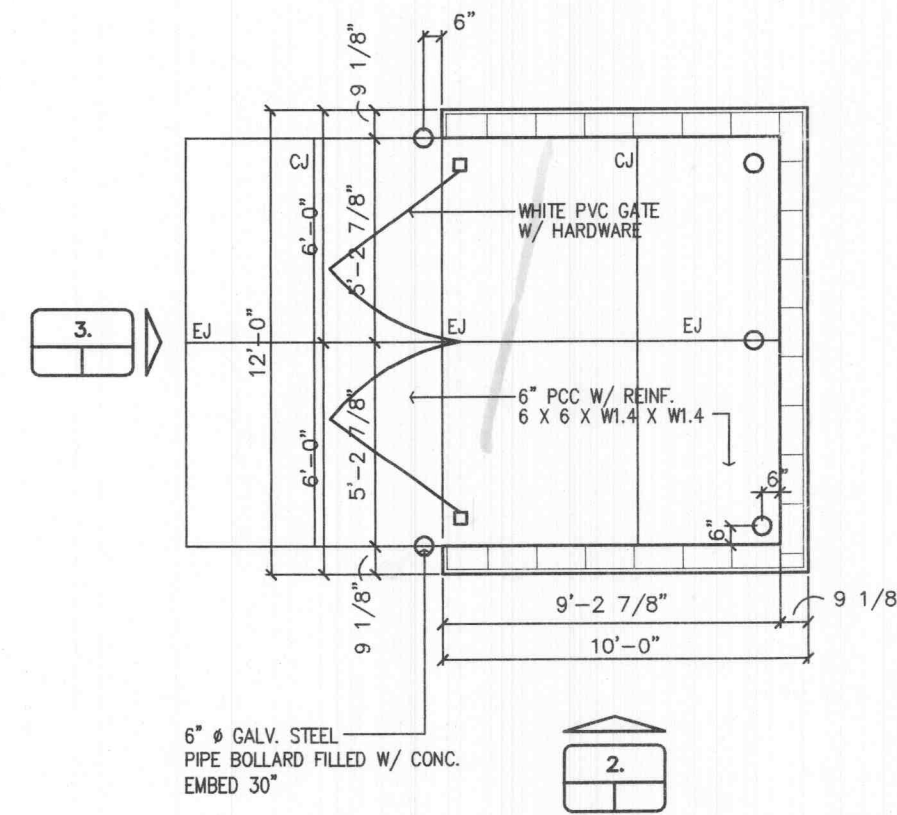

**ENTRANCE DETAIL**  
SCALE: 1"=10'  
NOTE: ALL SPOTS TO TOP OF PAVEMENT.

**ENTRANCE DETAIL**  
SCALE: 1"=10'  
NOTE: ALL SPOTS TO TOP OF PAVEMENT.

**ORDERING INFORMATION**

Bike-Standard-Rail® Moderate Security Bike Racks

Model #	Length (o.c.)	Bike Capacity
BSR-4.8	2'-8"	3
BSR-8.8	5'-4"	5
BSR-12.8	8'-0"	7
BSR-16.8	10'-8"	9
BSR-20.8	13'-4"	11
BSR-24.8	16'-0"	13

**3. ELEVATION**  
NOT TO SCALE