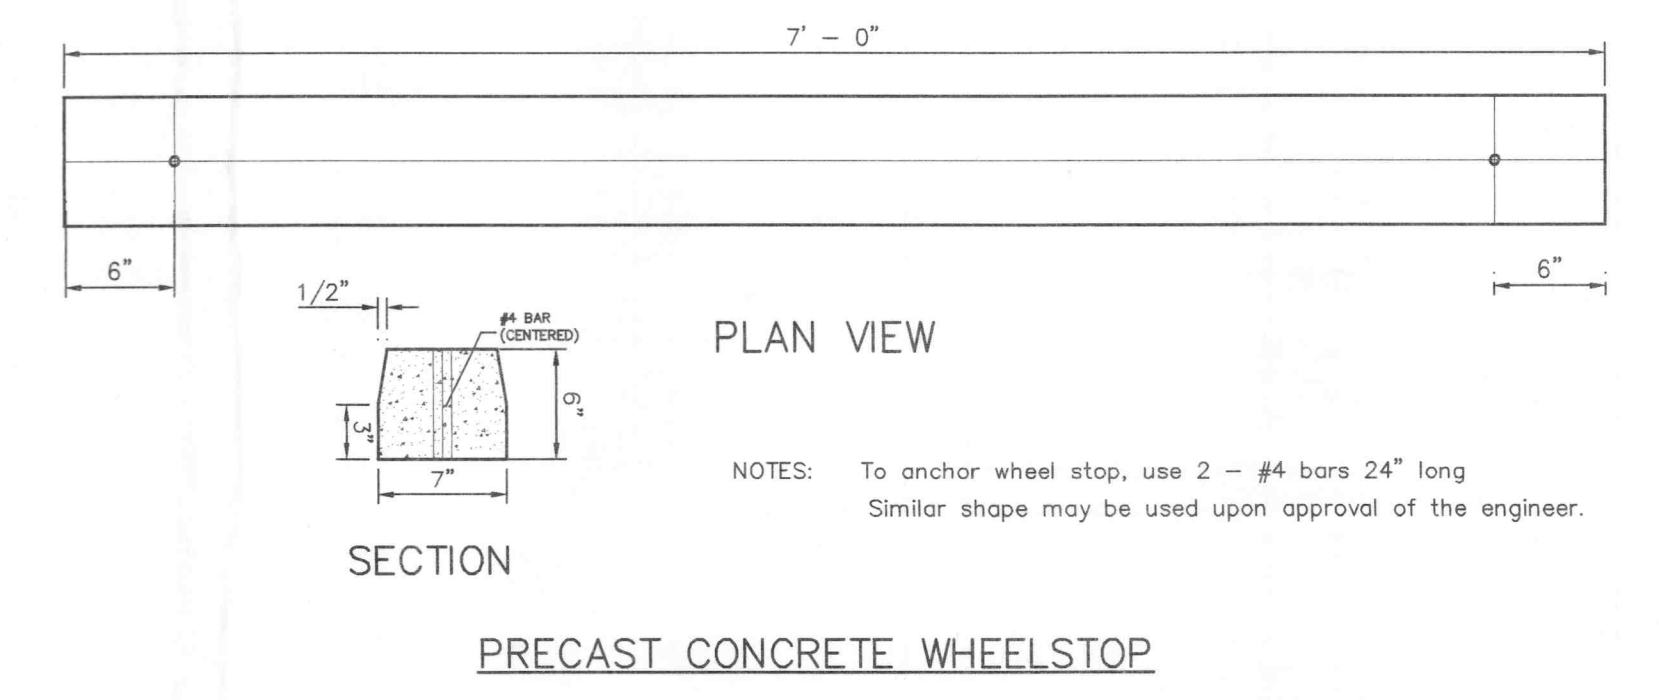

**ENTRANCE DETAIL**  
SCALE: 1"=10'  
NOTE: ALL SPOTS TO TOP OF PAVEMENT.

**ENTRANCE DETAIL**  
SCALE: 1"=10'  
NOTE: ALL SPOTS TO TOP OF PAVEMENT.

**ORDERING INFORMATION**

Bike-Standard-Rail® Moderate Security Bike Racks

Model #	Length (o.c.)	Bike Capacity
BSR-4.8	2'-8"	3
BSR-8.8	5'-4"	5
BSR-12.8	8'-0"	7
BSR-16.8	10'-8"	9
BSR-20.8	13'-4"	11
BSR-24.8	16'-0"	13

**3. ELEVATION**  
NOT TO SCALE