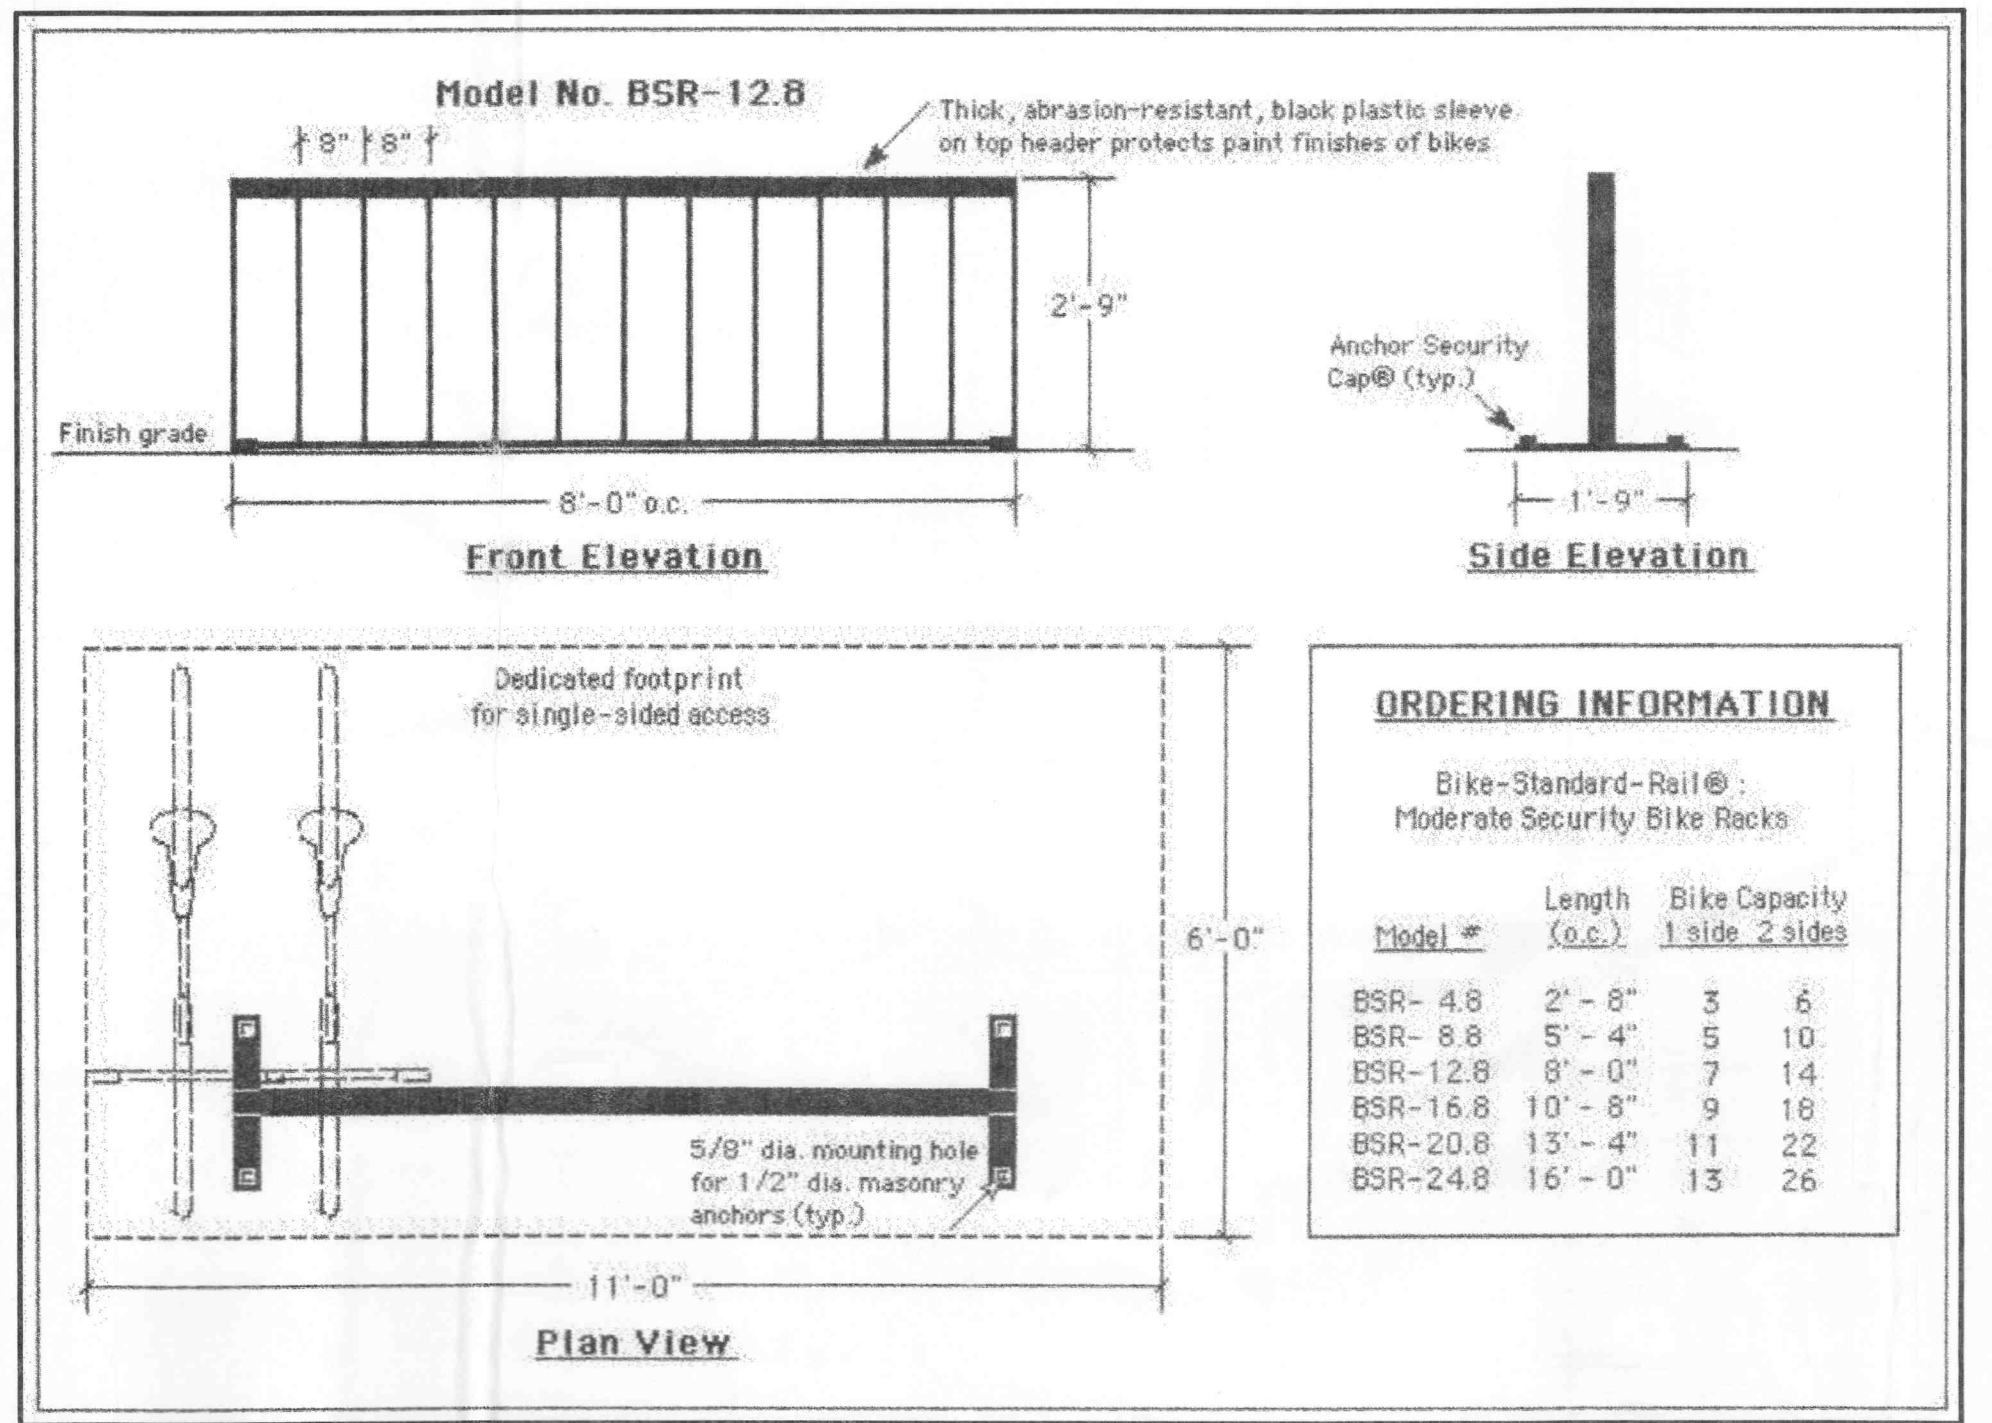

**ENTRANCE DETAIL**  
SCALE: 1"=10'  
NOTE: ALL SPOTS TO TOP OF PAVEMENT.

**ENTRANCE DETAIL**  
SCALE: 1"=10'  
NOTE: ALL SPOTS TO TOP OF PAVEMENT.

**ORDERING INFORMATION**

Bike-Standard-Rail® Moderate Security Bike Racks

Model #	Length (o.c.)	Bike Capacity
BSR-4.8	2'-8"	3
BSR-8.8	5'-4"	5
BSR-12.8	8'-0"	7
BSR-16.8	10'-8"	9
BSR-20.8	13'-4"	11
BSR-24.8	16'-0"	13

**3. ELEVATION**  
NOT TO SCALE