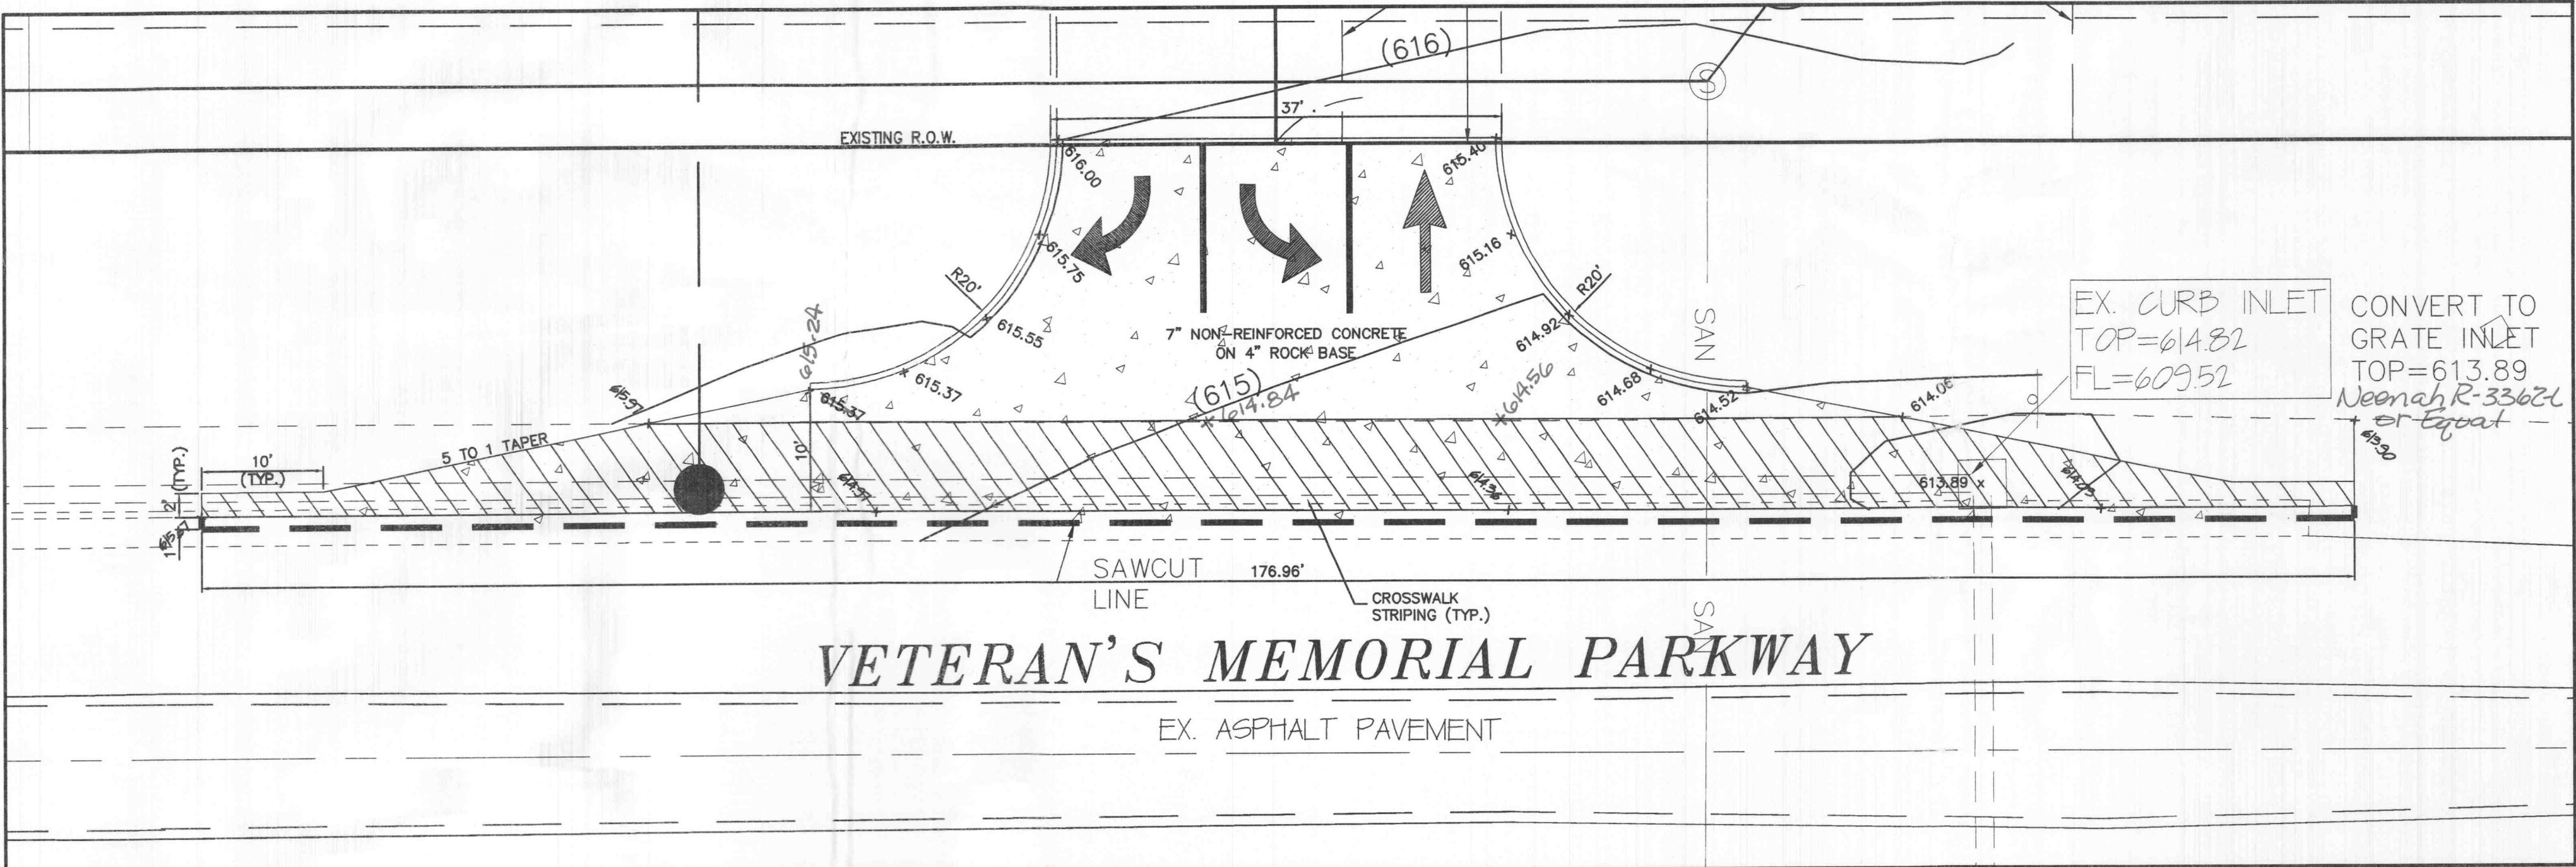

**ENTRANCE DETAIL**  
SCALE: 1"=10'  
NOTE: ALL SPOTS TO TOP OF PAVEMENT.

**ENTRANCE DETAIL**  
SCALE: 1"=10'  
NOTE: ALL SPOTS TO TOP OF PAVEMENT.

**ORDERING INFORMATION**

Bike-Standard-Rail® Moderate Security Bike Racks

Model #	Length (o.c.)	Bike Capacity
BSR-4.8	2'-8"	3
BSR-8.8	5'-4"	5
BSR-12.8	8'-0"	7
BSR-16.8	10'-8"	9
BSR-20.8	13'-4"	11
BSR-24.8	16'-0"	13

**3. ELEVATION**  
NOT TO SCALE