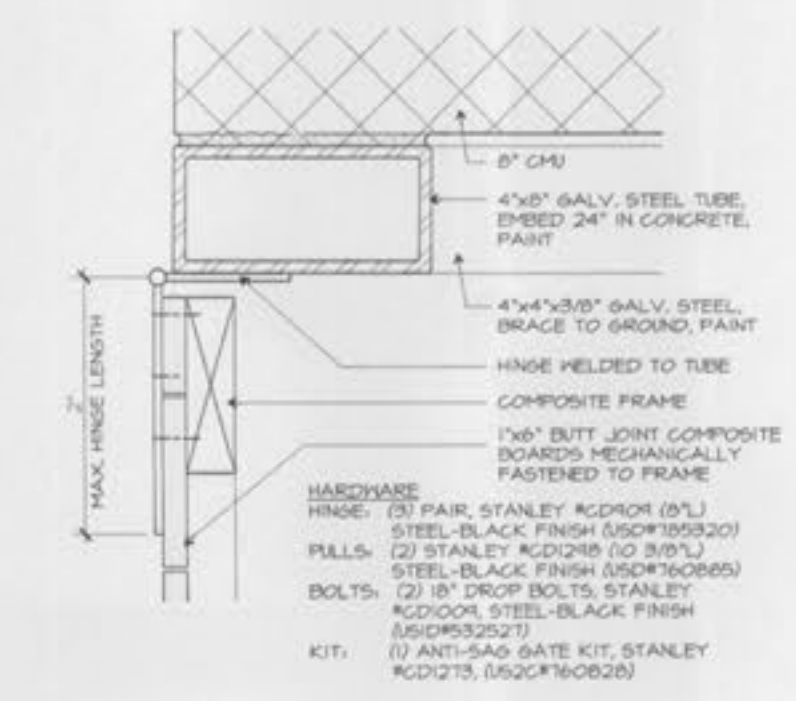

Rev. Description Date

A NEW SKILLED CARE FACILITY FOR:  
**DELMAR GARDENS OF O'FALLON**  
CITY OF O'FALLON  
MISSOURI

**gray**

25 JAMB DETAIL @ GATE  
SCALE: 3\"/>