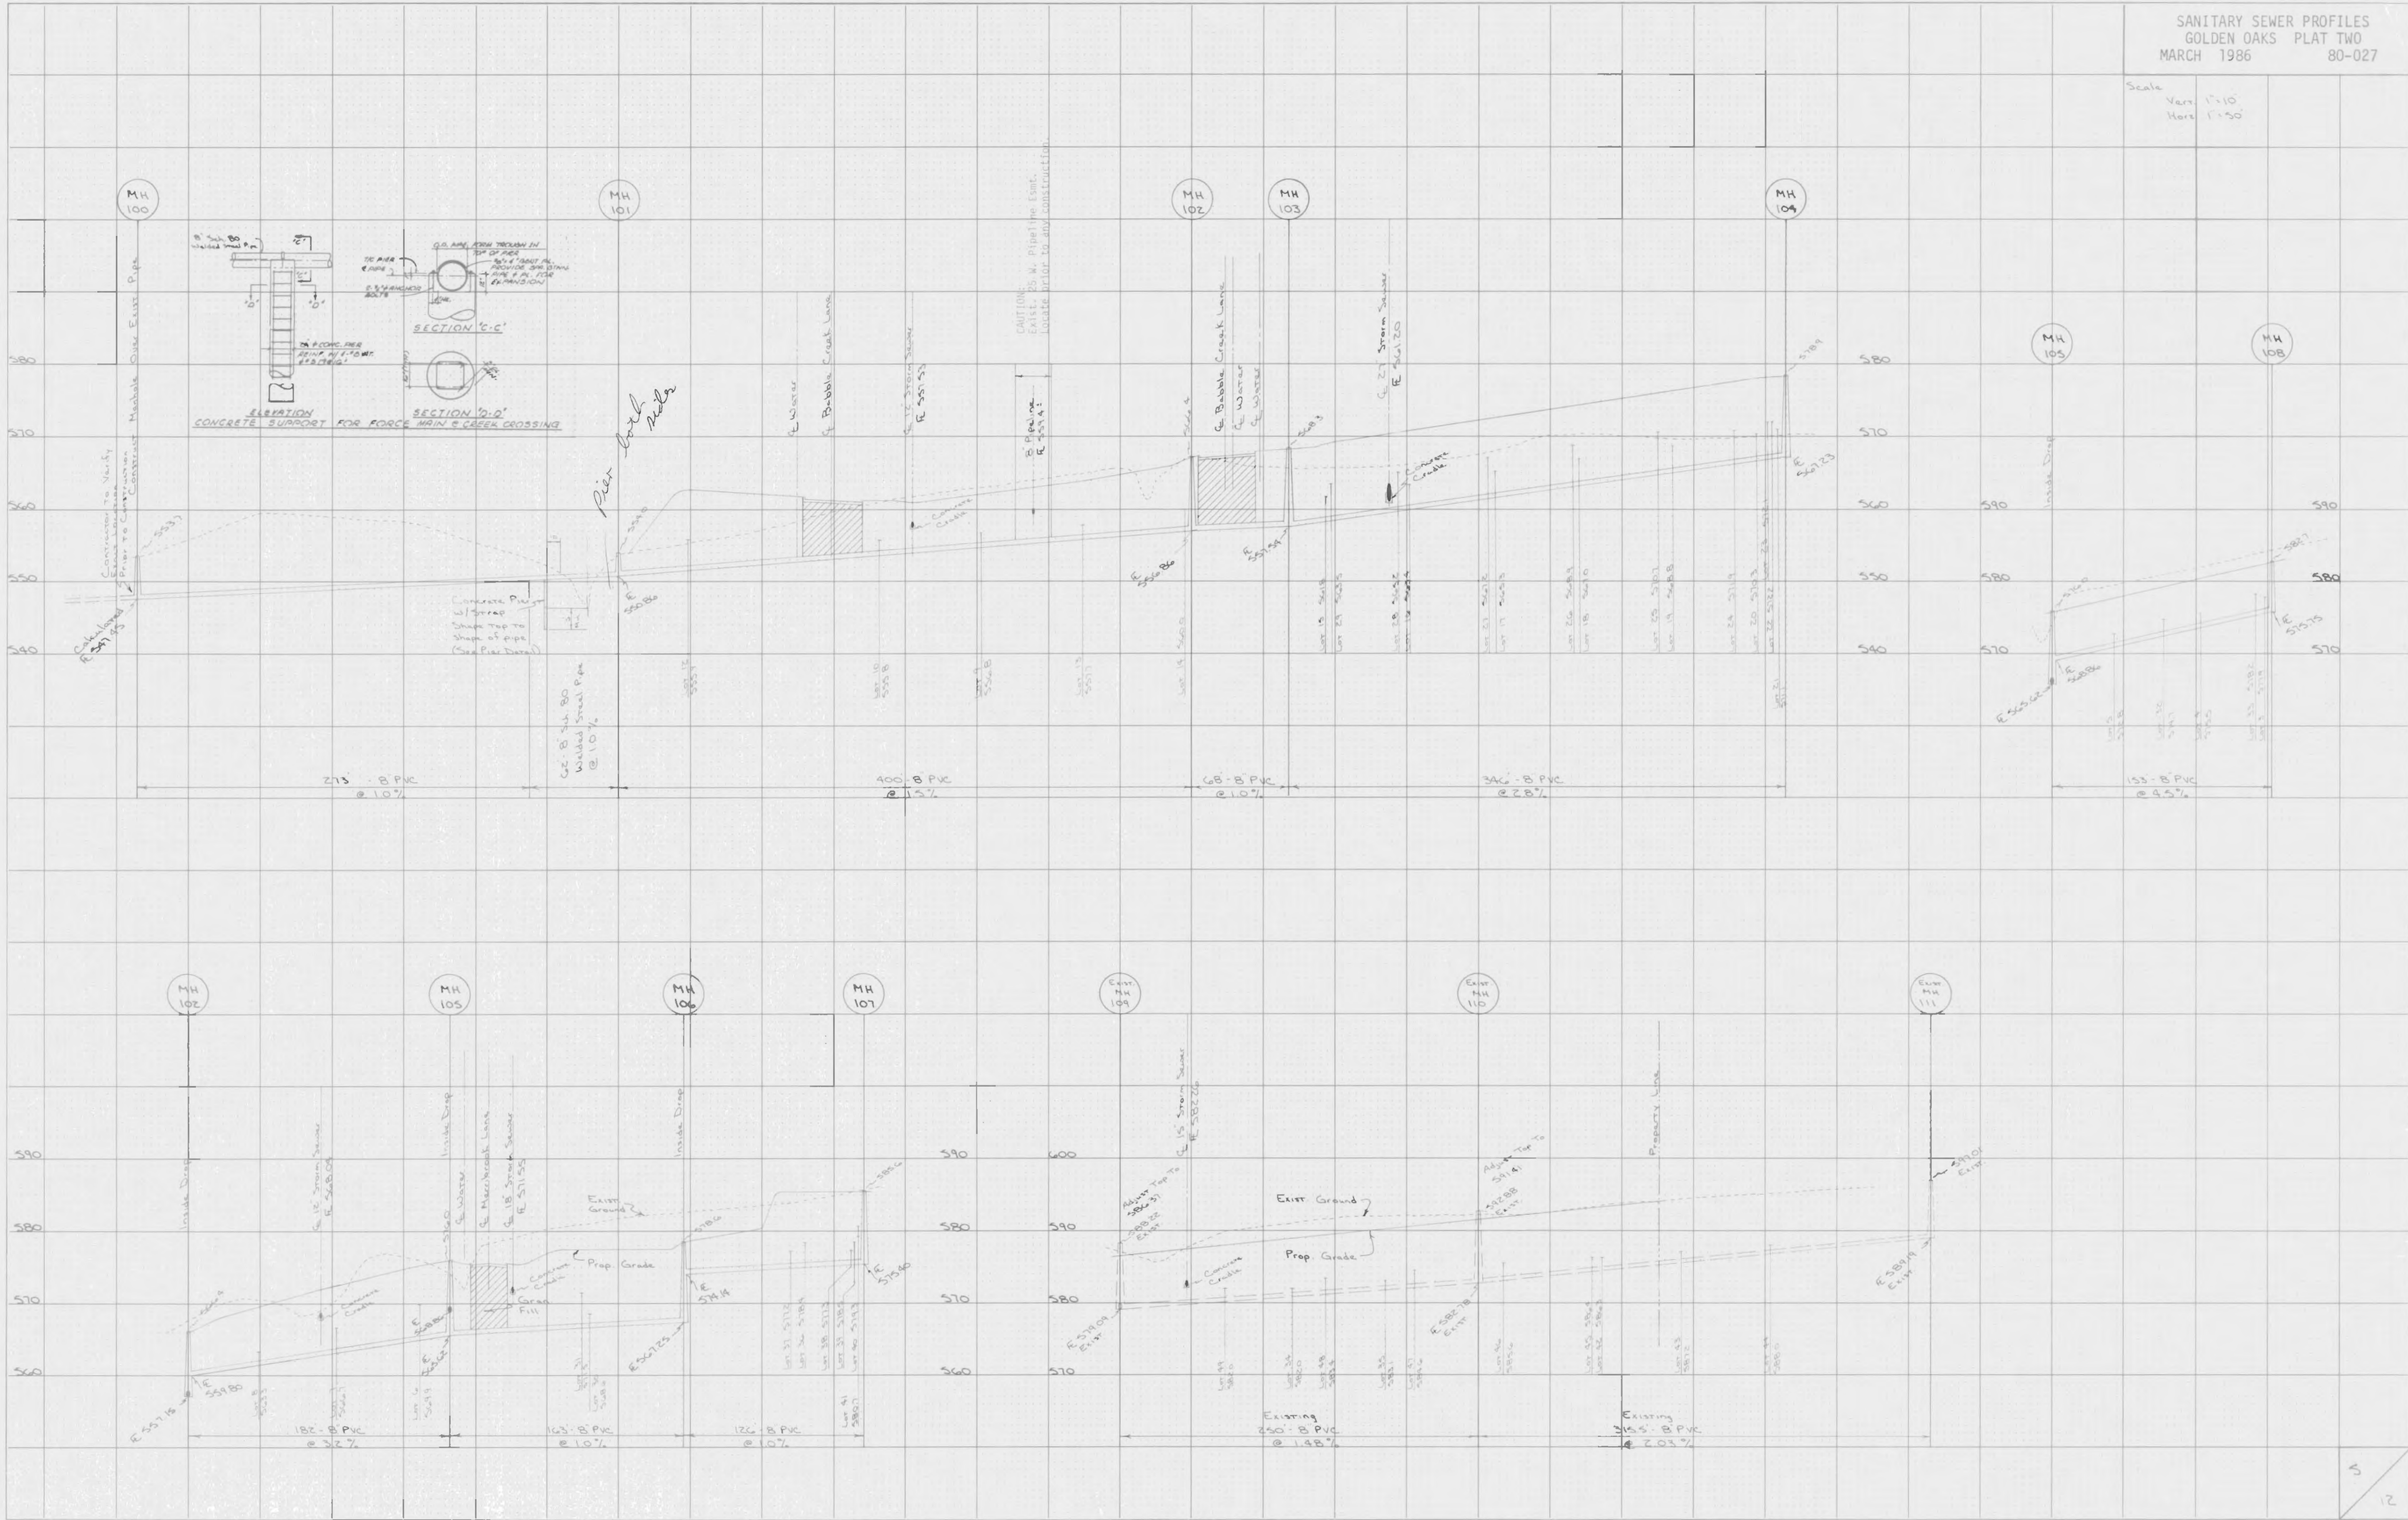

Scale
Vert 1"=10'
Horiz 1"=50'

FINAL SURVEY
DATE
BY
NO. AREAS CHECKED

ORIGINAL SURVEY
DATE
BY
NO. AREAS CHECKED

5
12