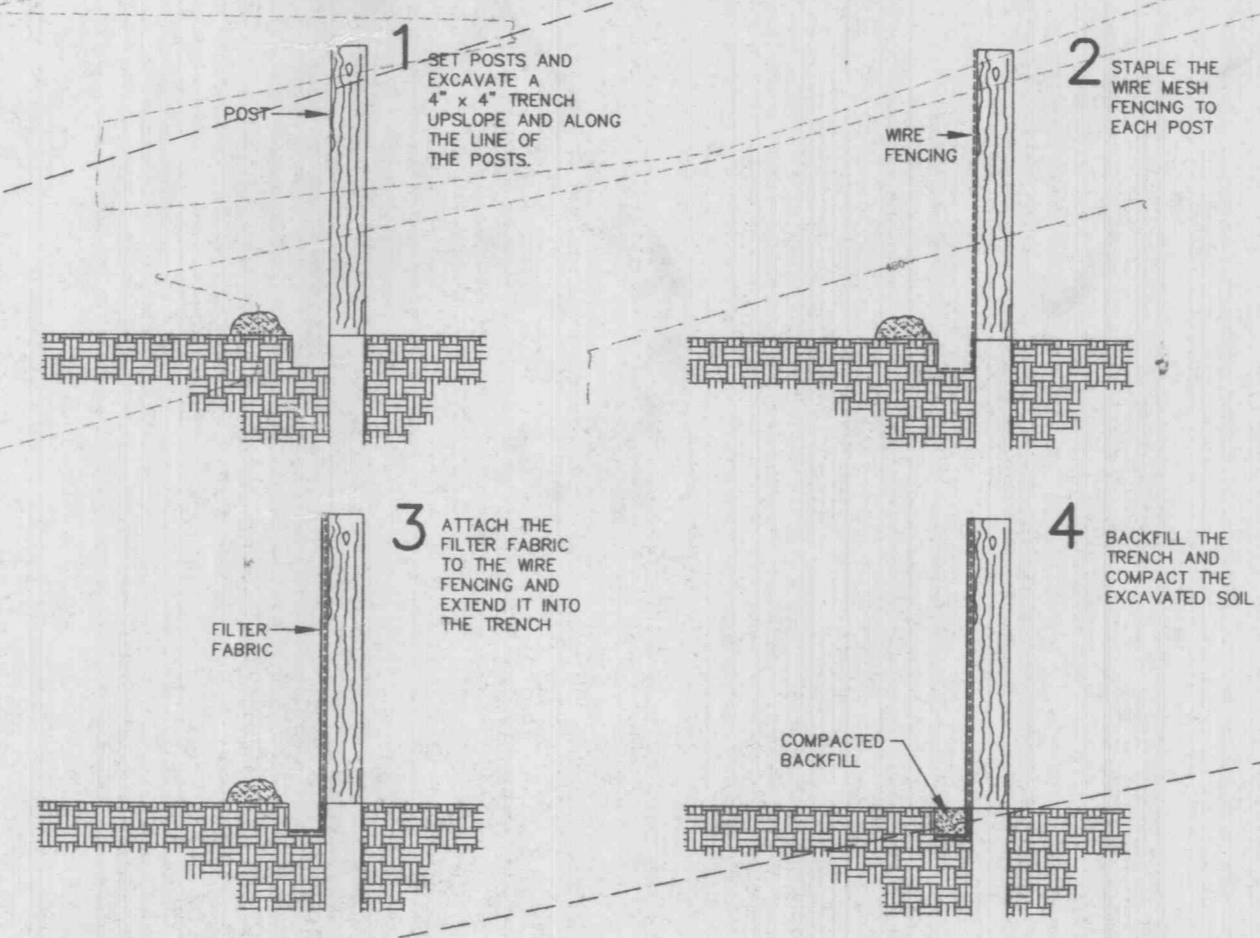

MISOURI STATE HIGHWAY "K"
ZONED R-1A (ST. CHARLES COUNTY)
MOR. PROPERTY N/9 KEVYEN
MOR. R. 100. THE POS. GOLF COURSE

\\barsrv01-dm-ive\at0000\plm\10372-gp.f_headquarters\lplm\10372pre.dwg Thu Aug 17 15:03:25 2000 STATION 13.dwg