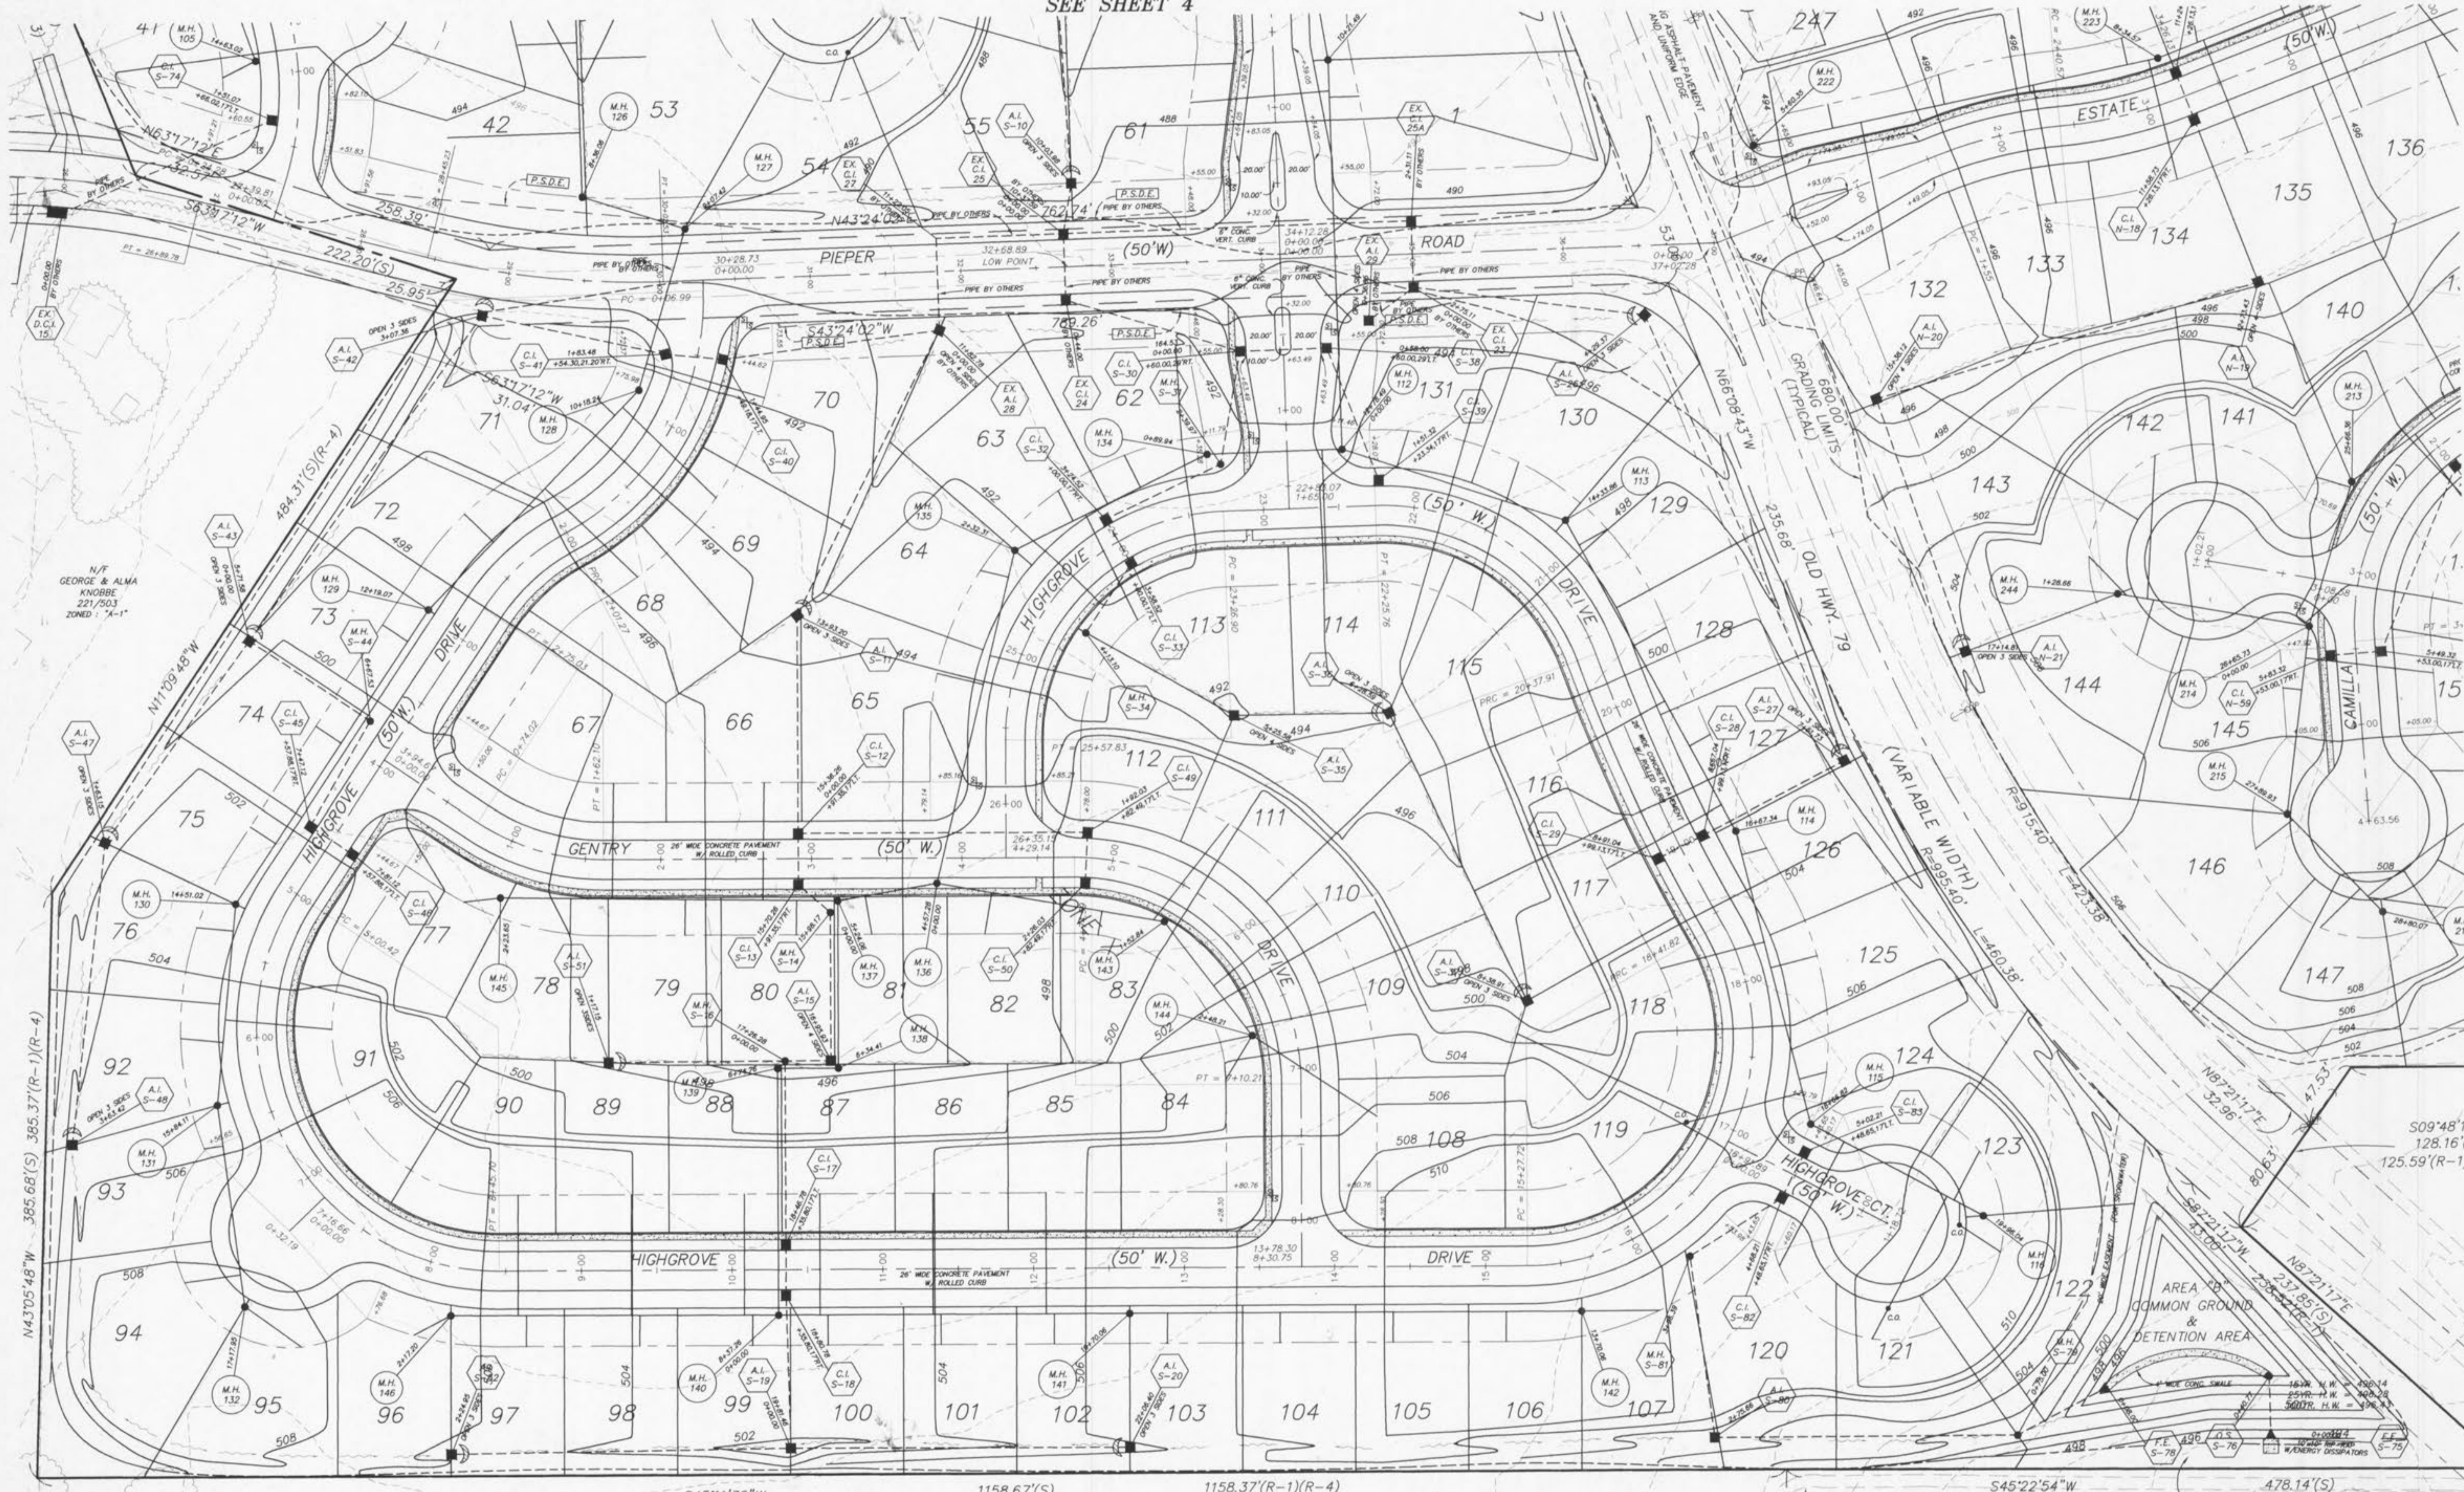

SEE SHEET 4

N/F GEORGE & ALMA KNIGHE 221/203 ZONED: "A-1"

N43°05'48"W 365.37'(R-1)(R-4)

N/F ADOLPHUS BUSCH 1544/1962 ZONED: "A-1"

16.5' WIDE ROADWAY ADOLPHUS BUSCH 1544/1962

N/F ADOLPHUS A. BUSCH 1693/894 CITY OF OTTAWON UNZONED