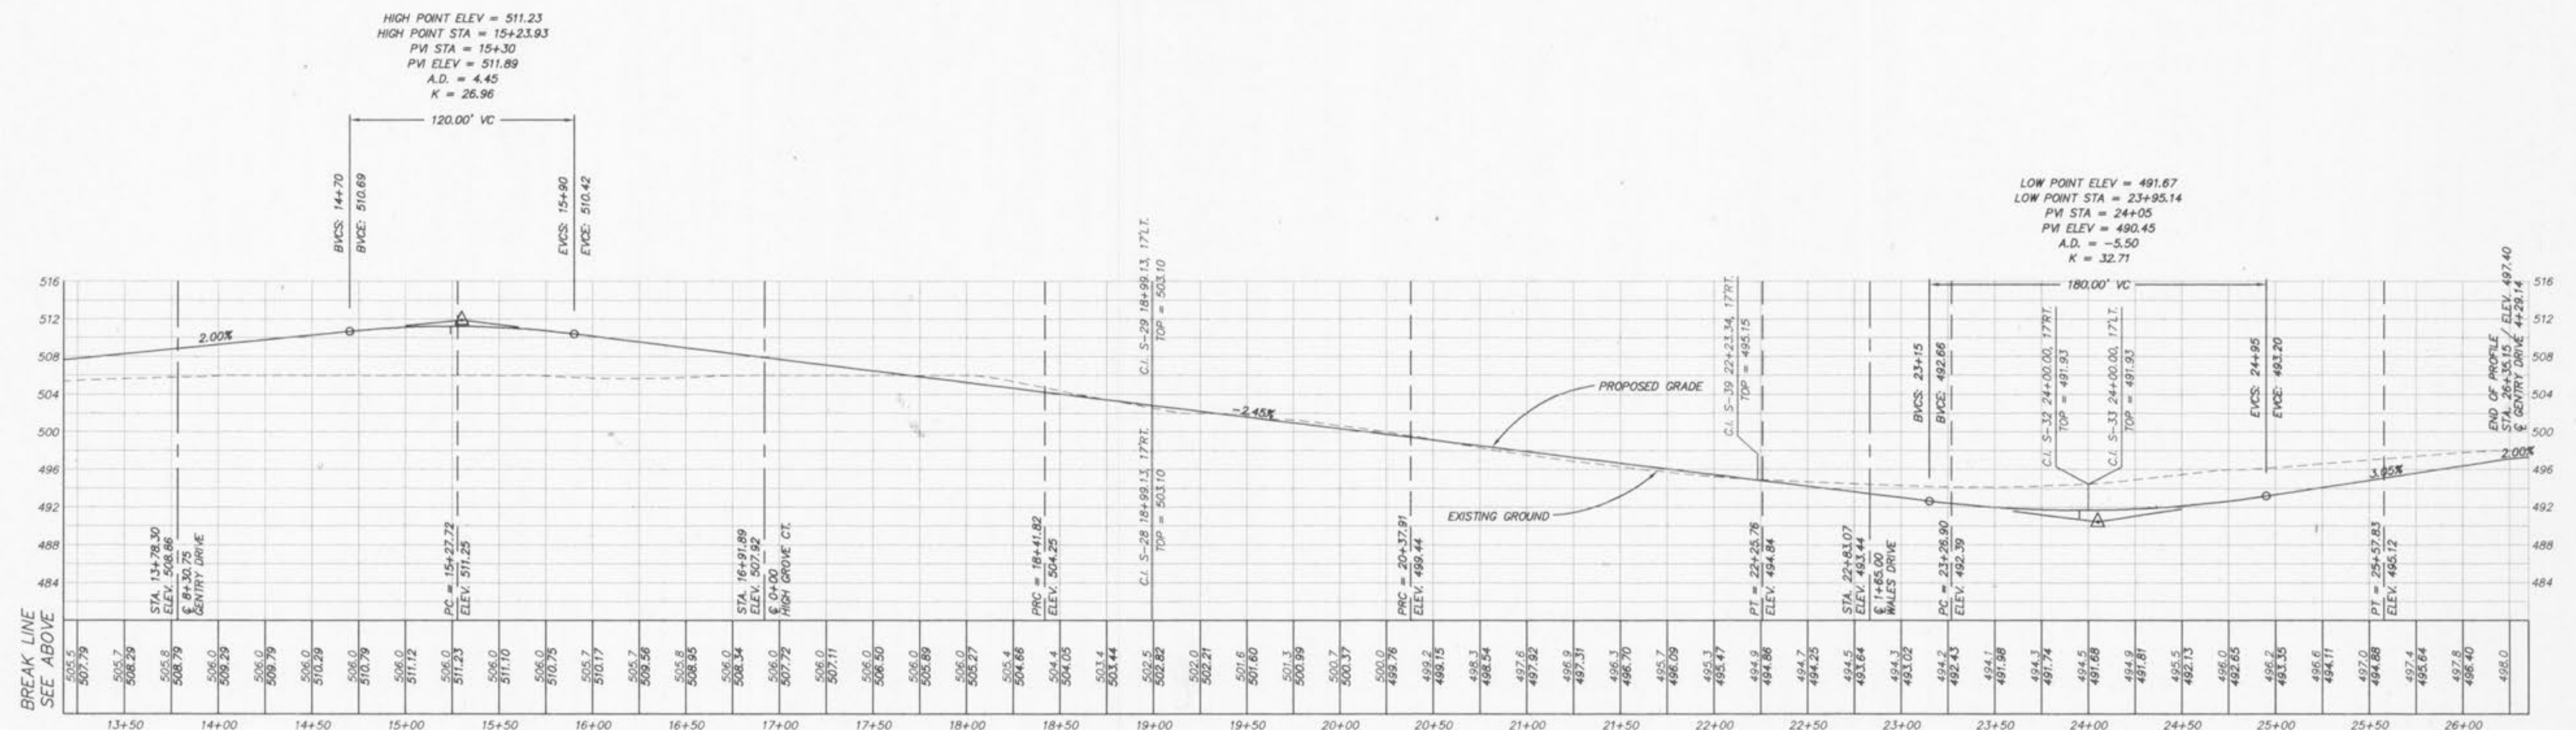

**HIGHGROVE DRIVE**

**HIGHGROVE DRIVE**

SCALE: 1" = 50' HORIZ.  
1" = 10' VERT.