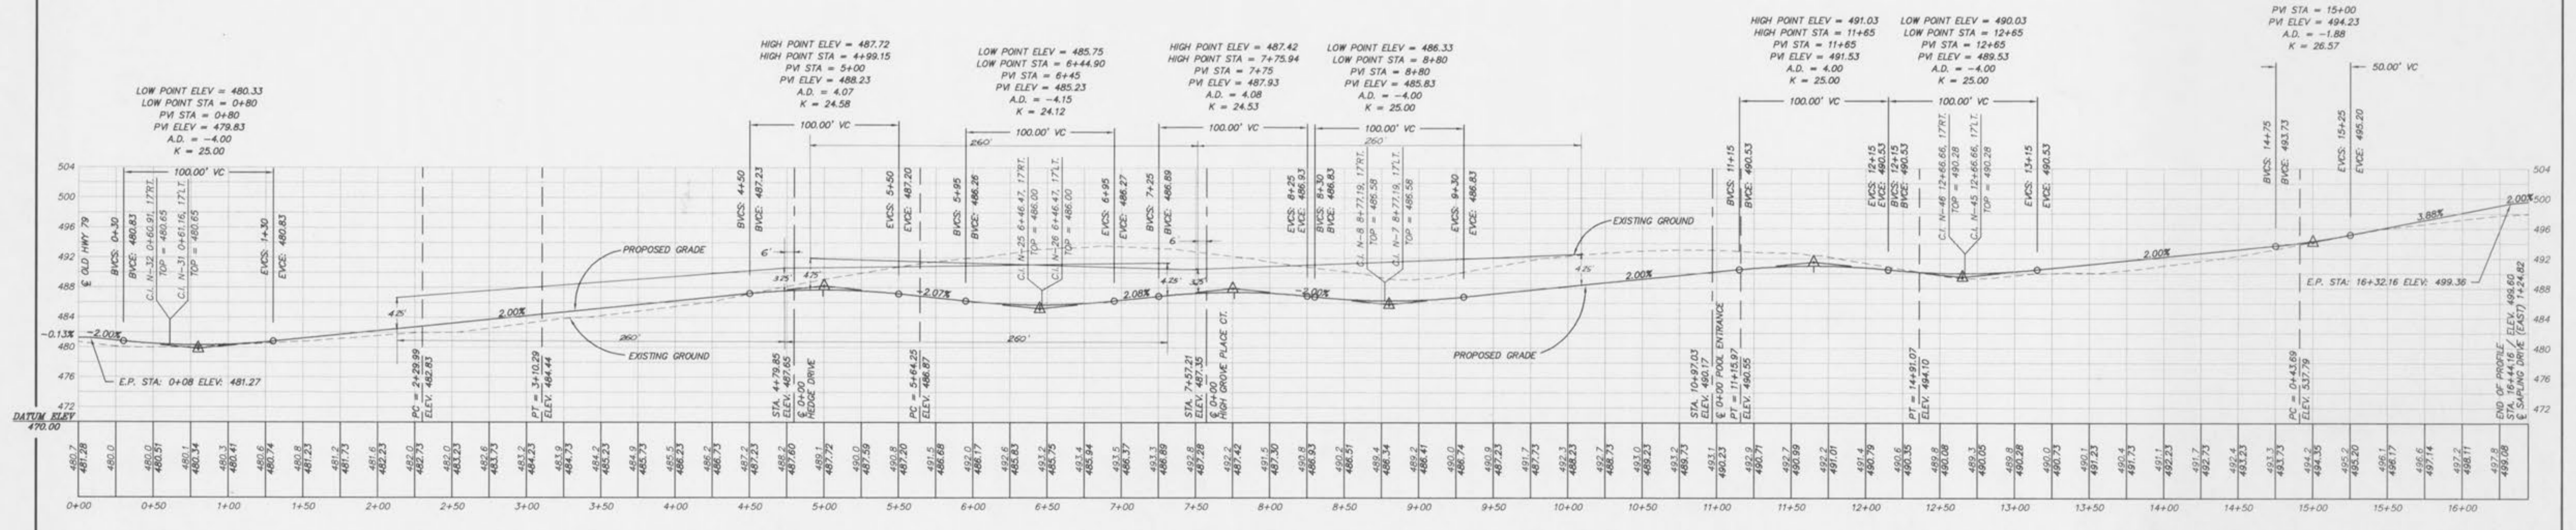

**CAMILLA DRIVE**

**ESTATE DRIVE**

**HIGHGROVE PLACE DRIVE**

SCALE: 1" = 50 HORIZ.  
1" = 10' VERT.