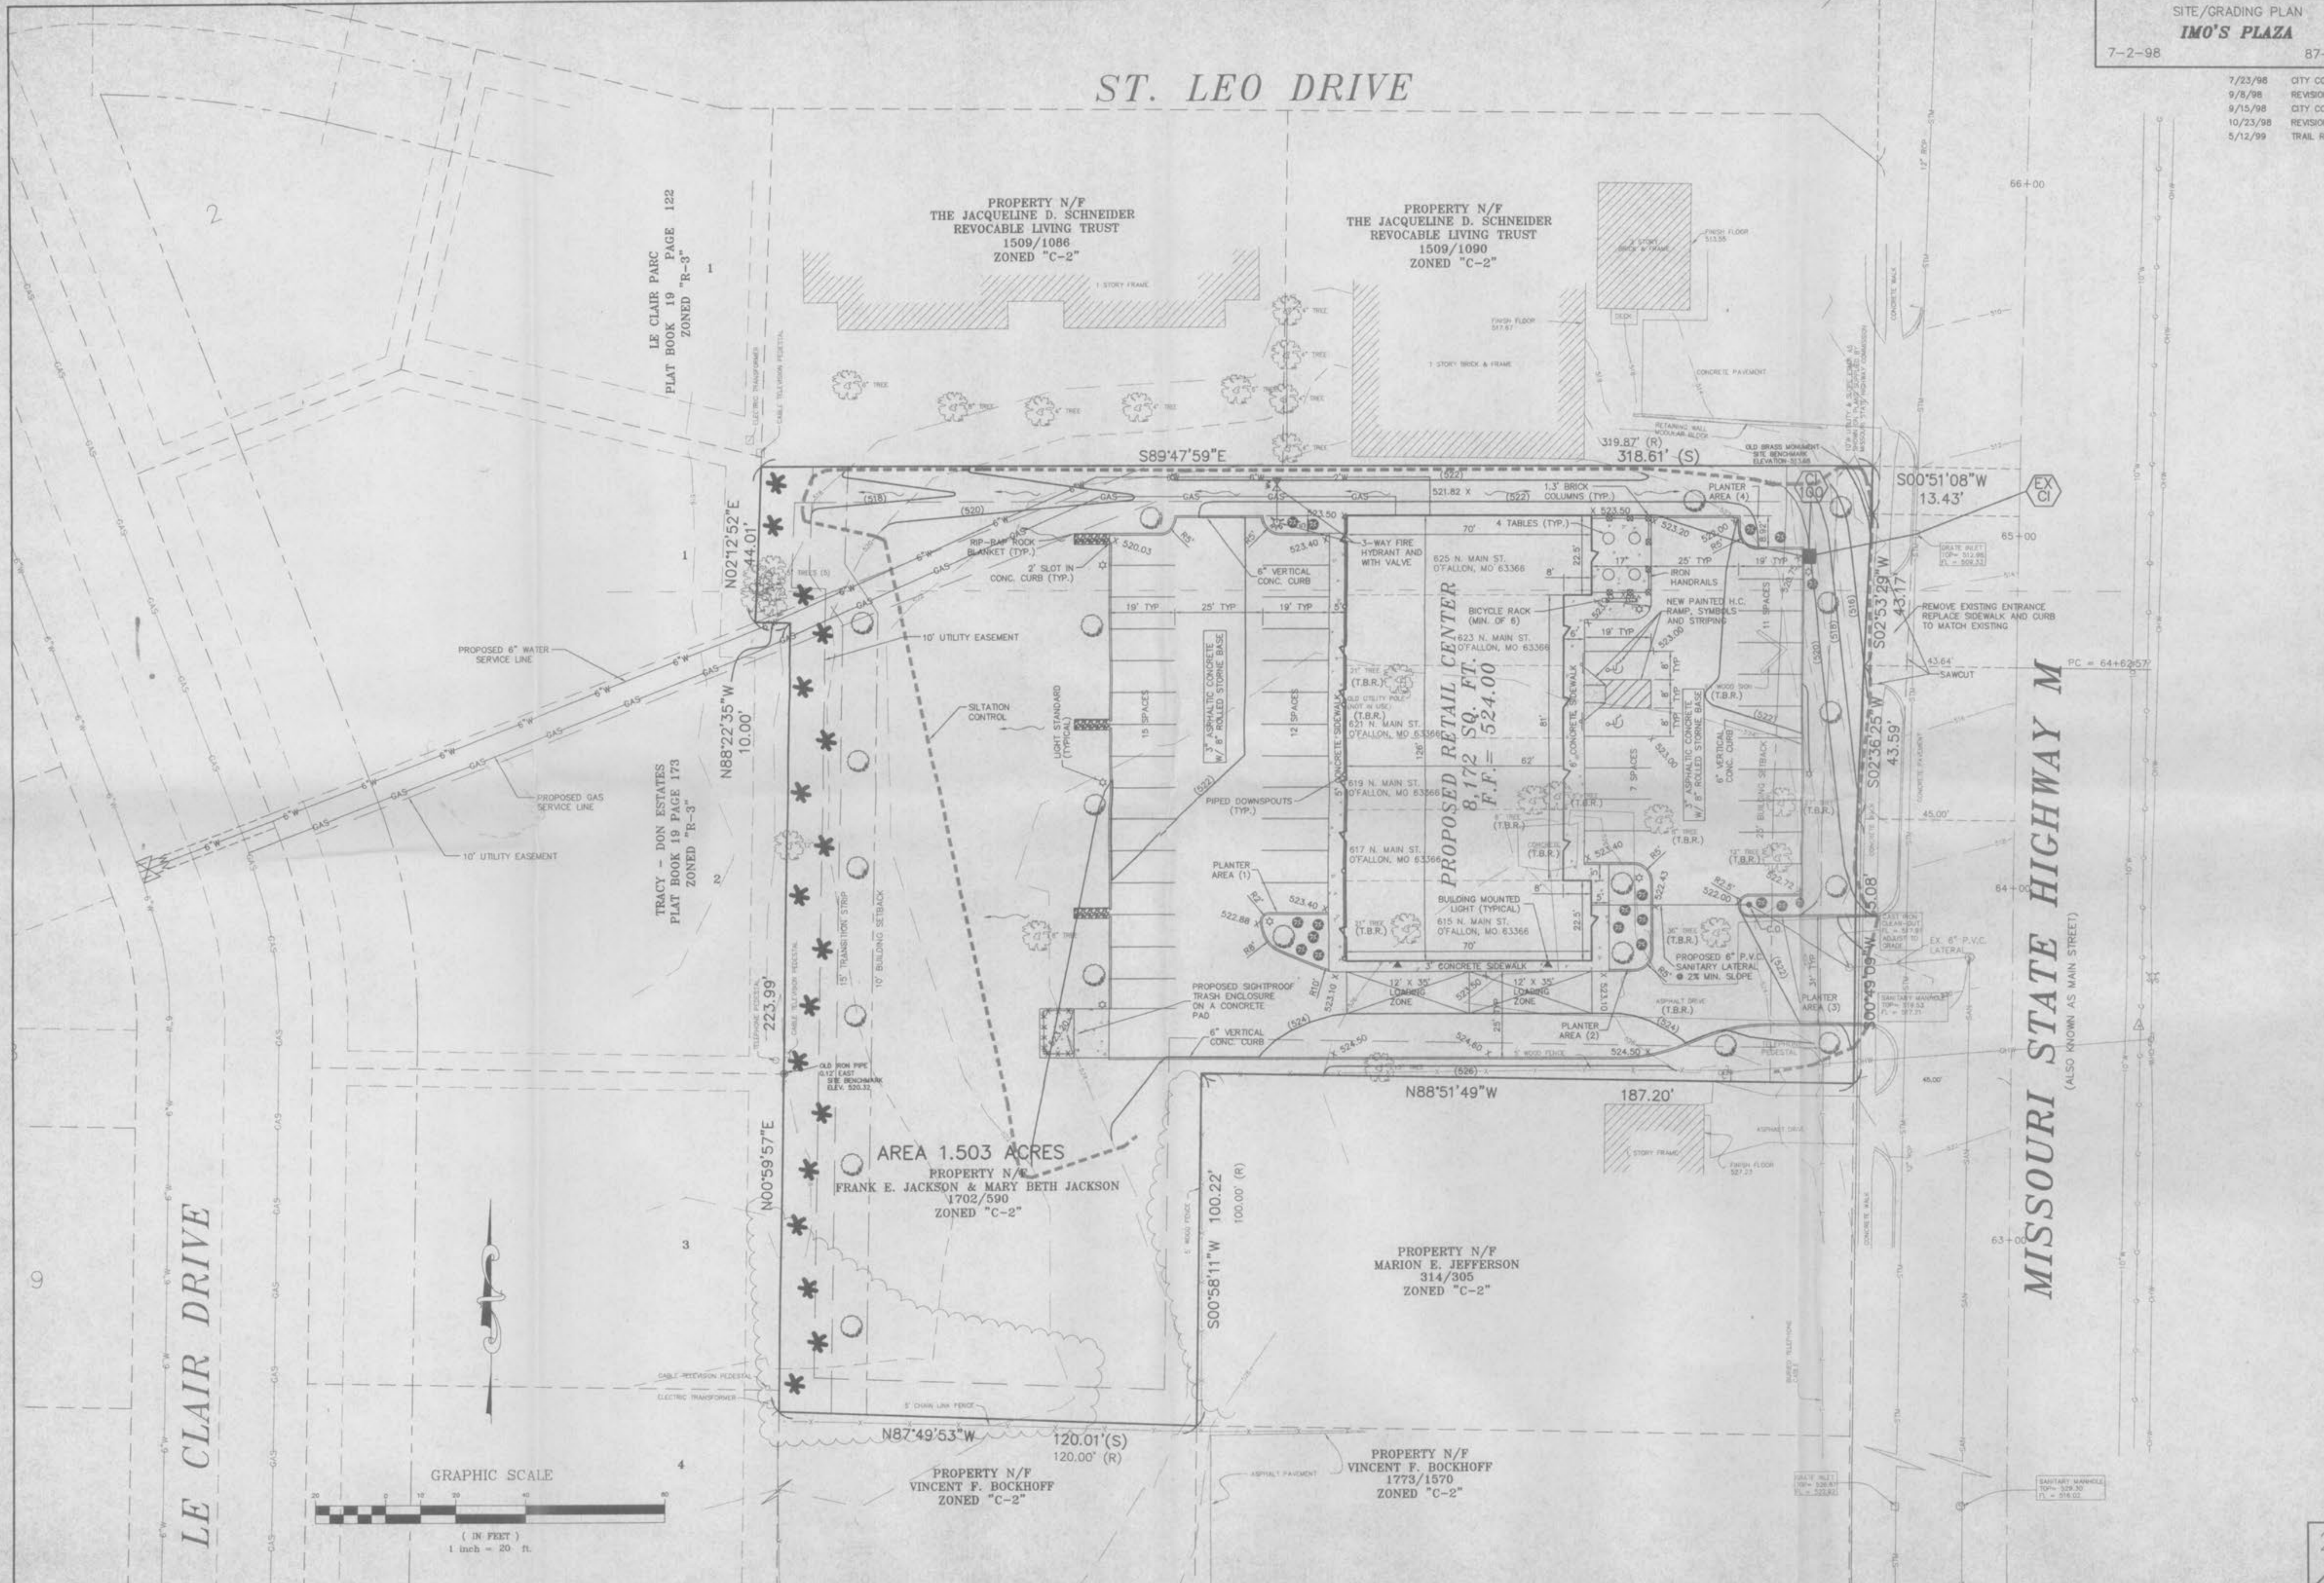

# ST. LEO DRIVE

# LE CLAIR DRIVE

# MISSOURI STATE HIGHWAY M (ALSO KNOWN AS MAIN STREET)

I:\8814-01-1\100611-2859\35770301.dwg Mod Wed, 02 10:35:44 1999 station 34 RLU