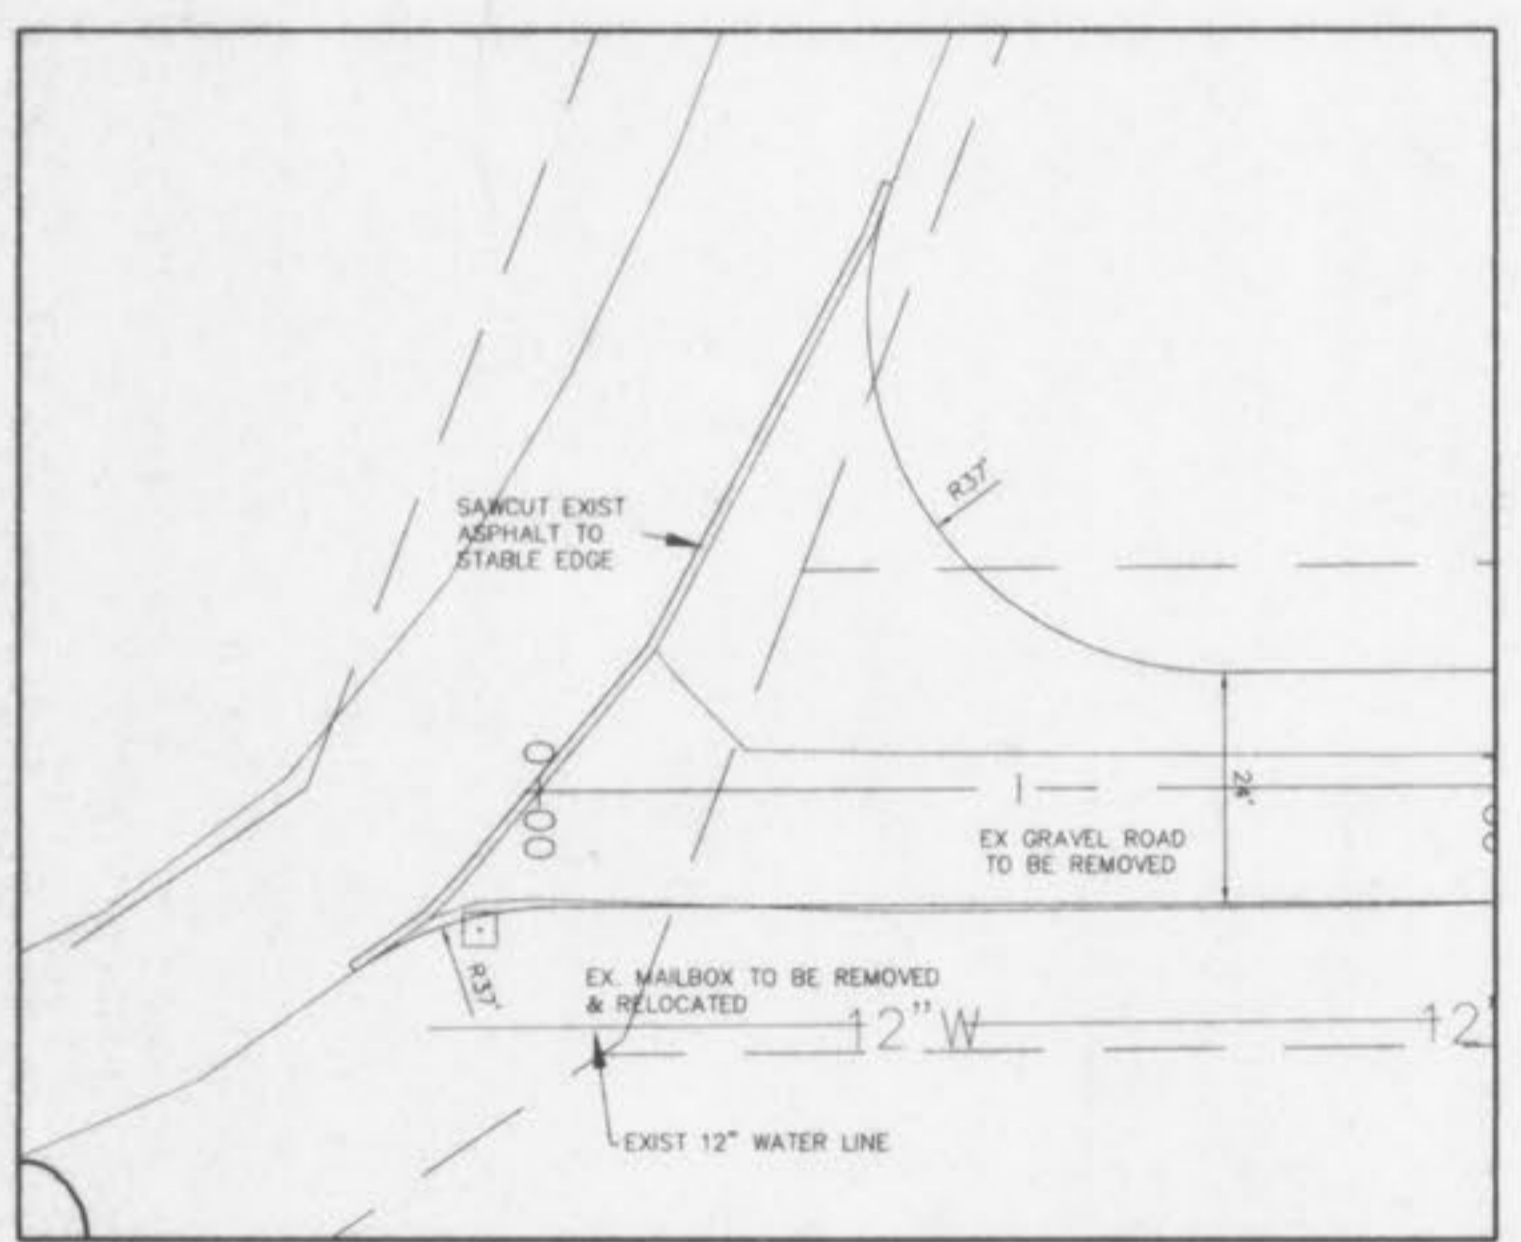

GERALDINE PATRICIA HOFF
 1801/331
 PROPERTY N/F
 DAVID & MARILYN STOVERINK
 1744/665

HOFF ROAD

MISTY MEADOW LANE (PRIVATE)
 20' wide

ENTRANCE DETAIL

PROPERTY N/F
 USA LAND, INC.
 1484/42
 PARCEL 2

MATCHLINE SHEET 3

MATCHLINE SHEET 4