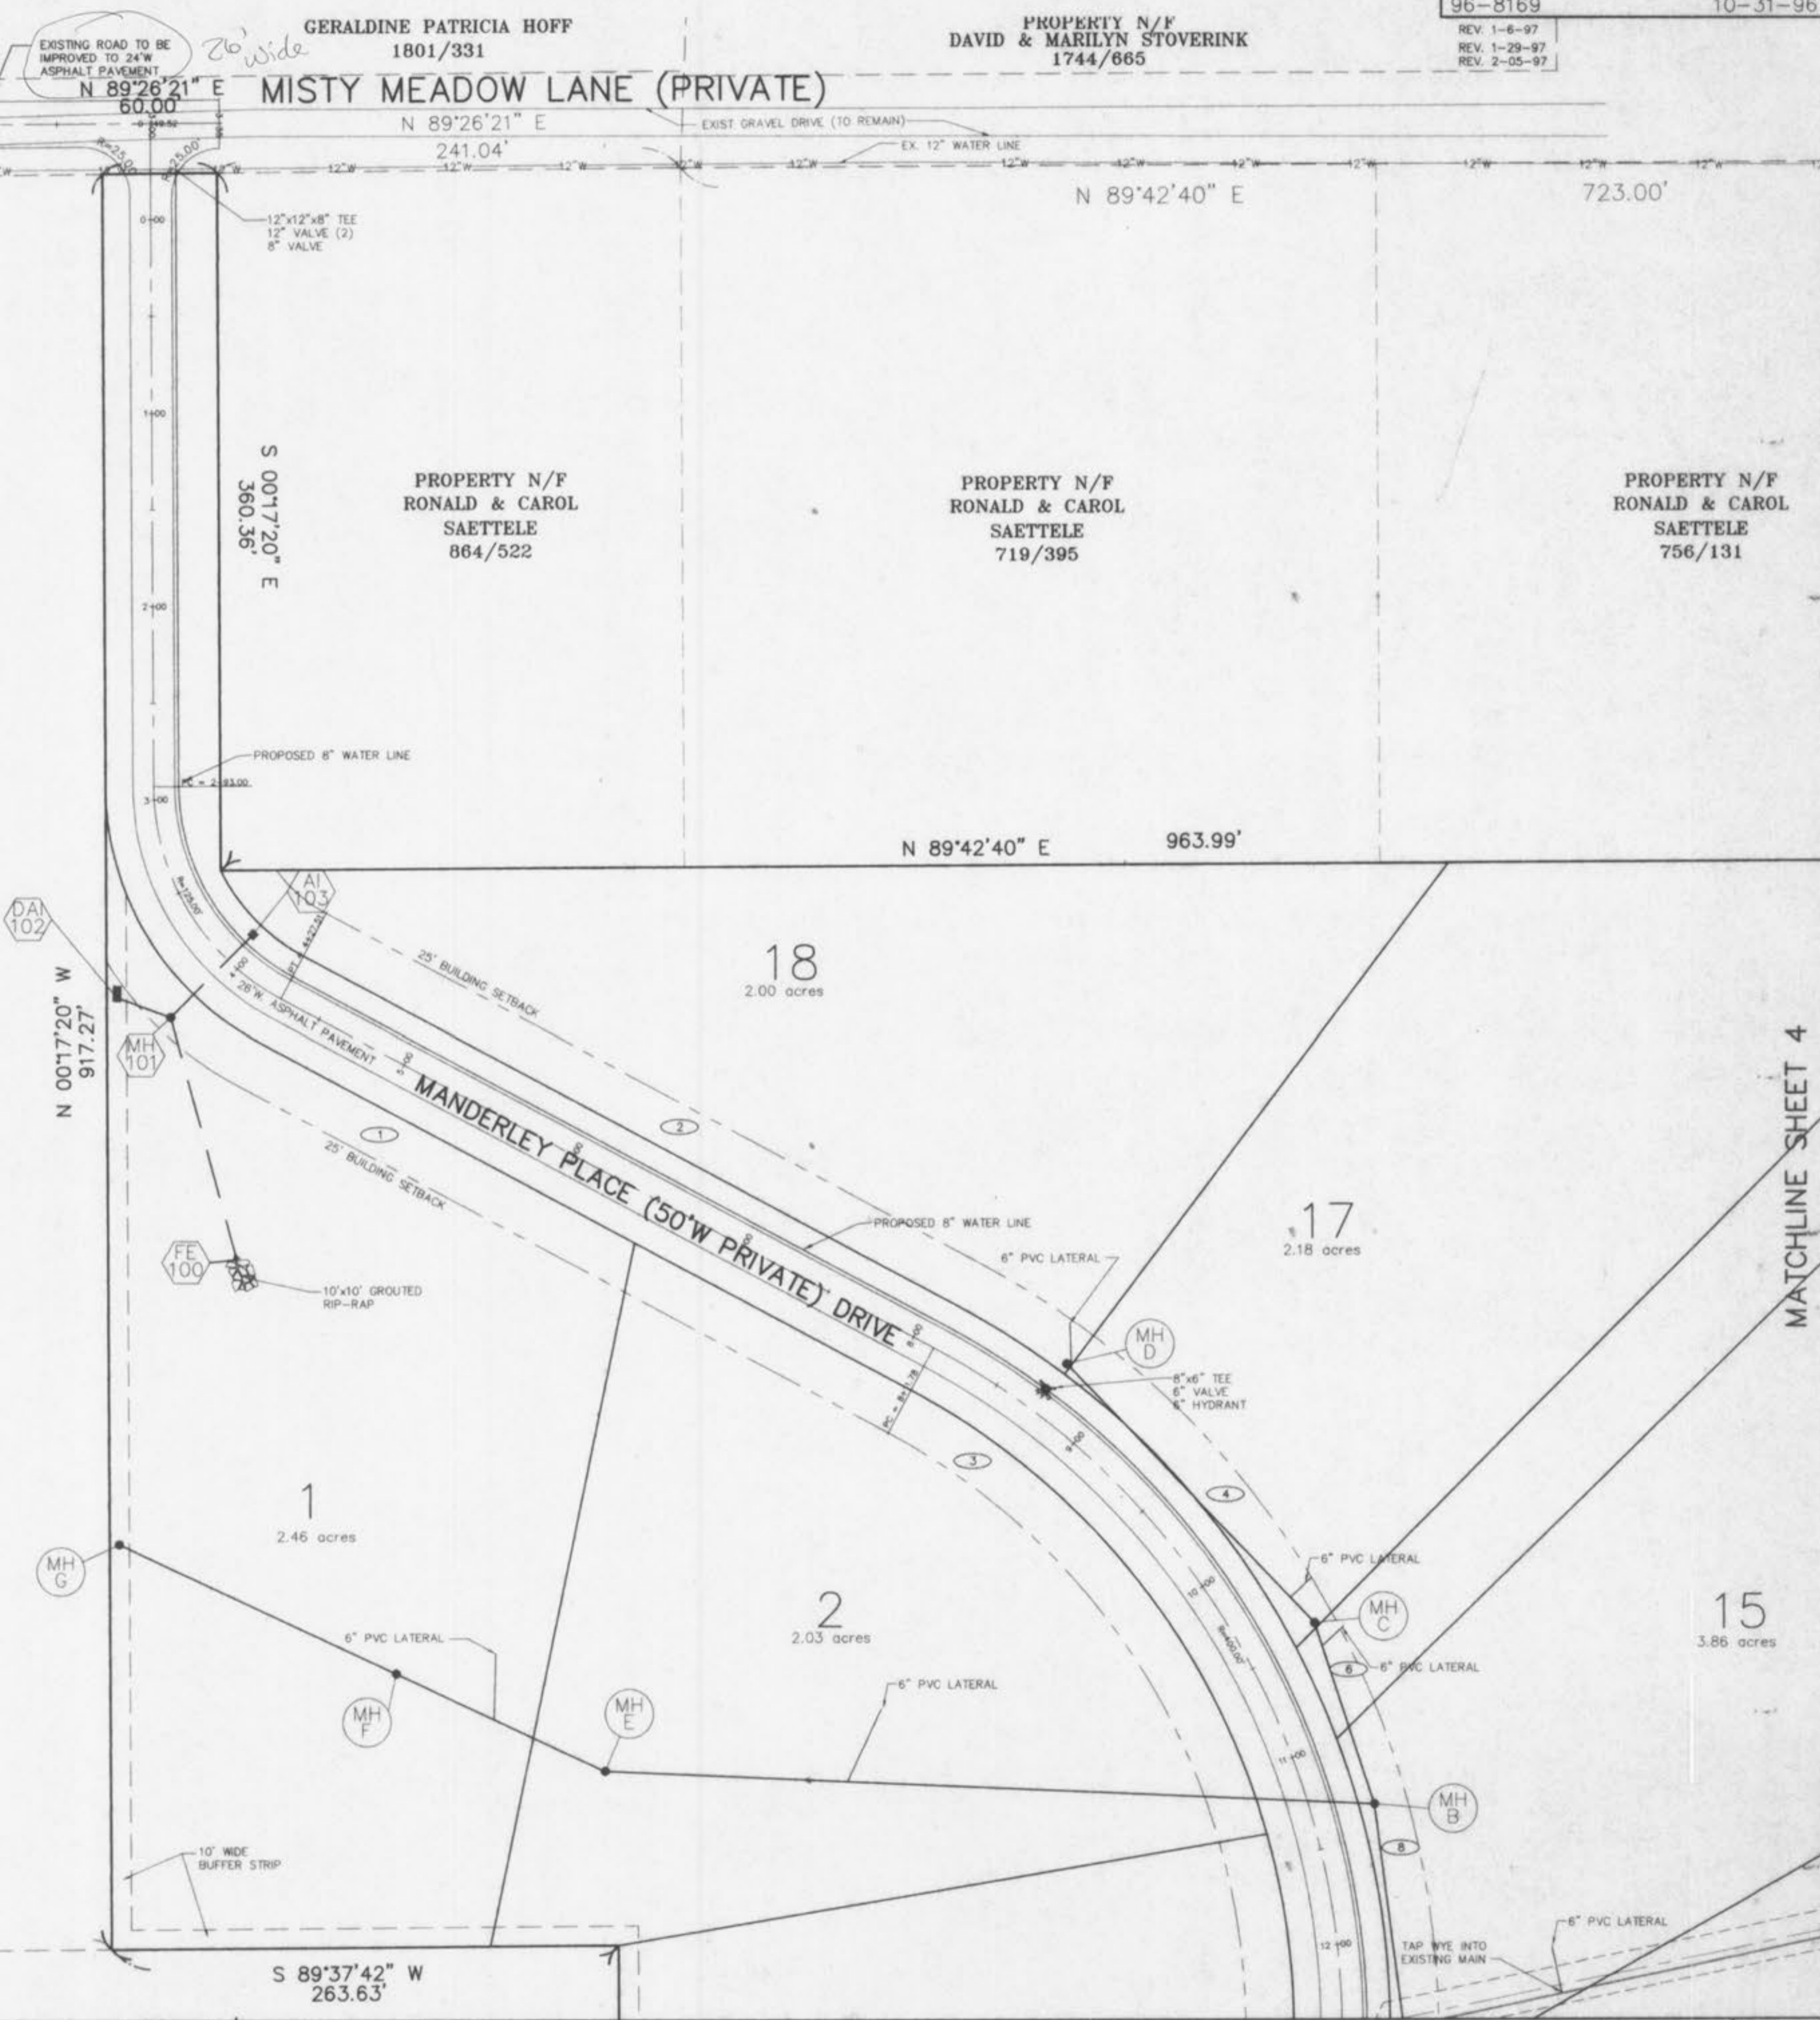

GERALDINE PATRICIA HOFF
 1801/331
 PROPERTY N/F
 DAVID & MARILYN STOVERINK
 1744/665

HOFF ROAD

MISTY MEADOW LANE (PRIVATE)
 20' wide

ENTRANCE DETAIL

PROPERTY N/F
 USA LAND, INC.
 1484/42
 PARCEL 2

MATCHLINE SHEET 3

MATCHLINE SHEET 4