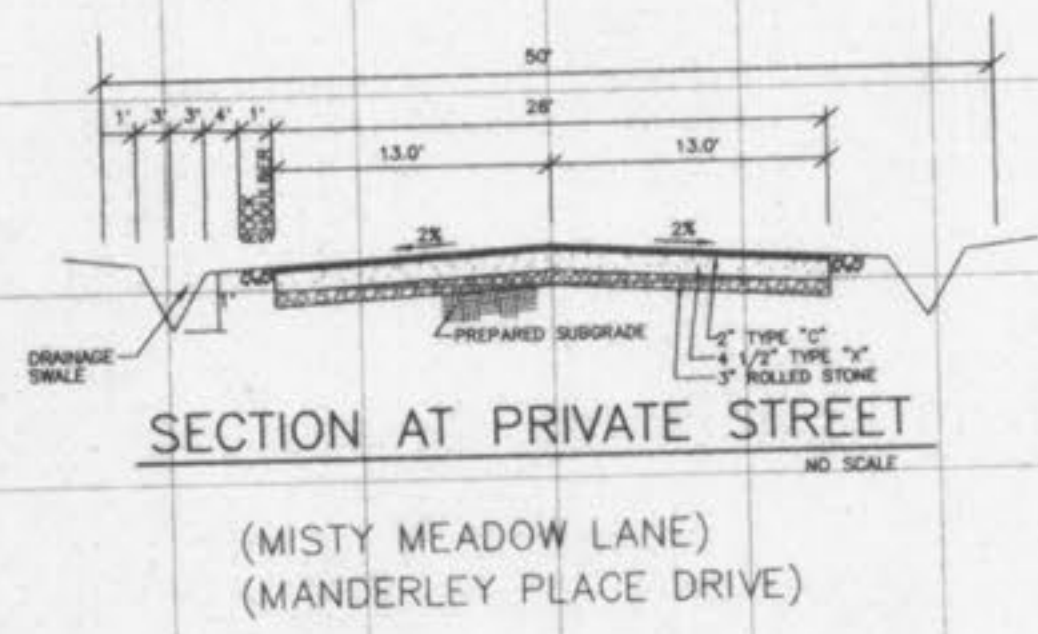

SCALE: 1" = 50' HORIZ
1" = 10' VERT

MANDERLEY PLACE (50'W PRIVATE) DRIVE

C:\06618169\02c.mxd 10/13/00 1:57 STATIONS