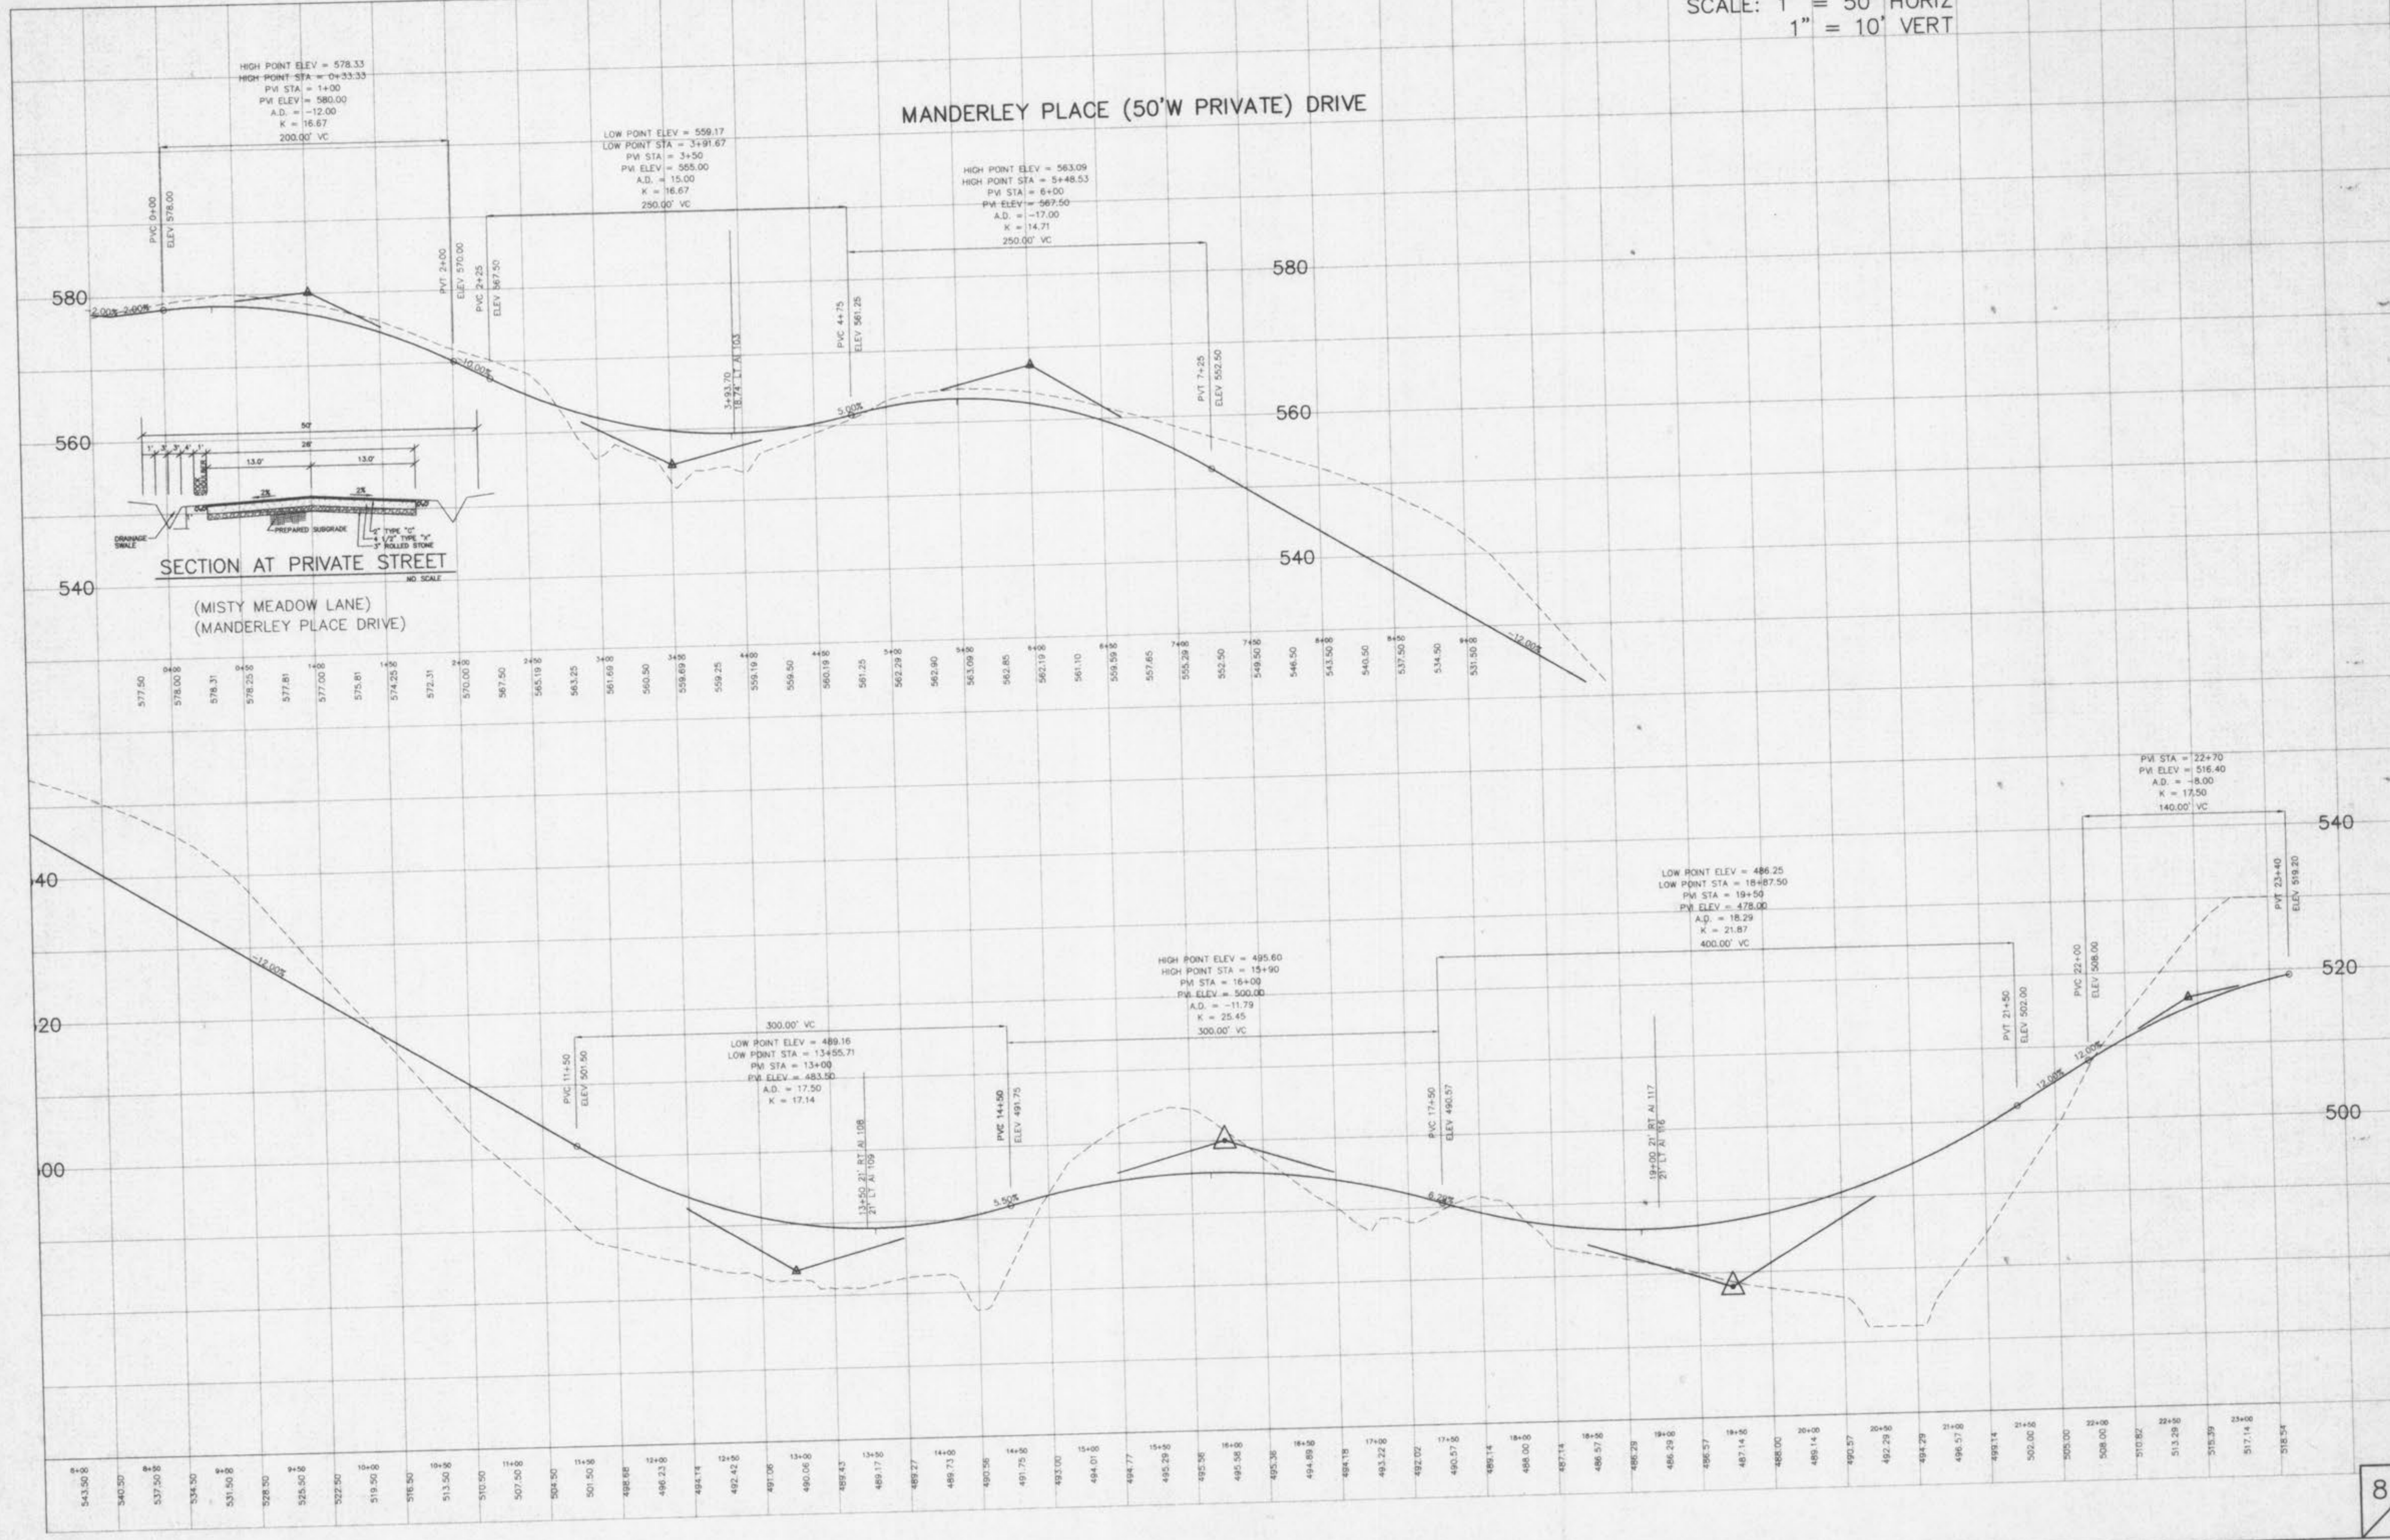

SCALE: 1" = 50' HORIZ
1" = 10' VERT

MANDERLEY PLACE (50'W PRIVATE) DRIVE

C:\06618169\02c.mxd 10/13/00 1:57 STATIONS