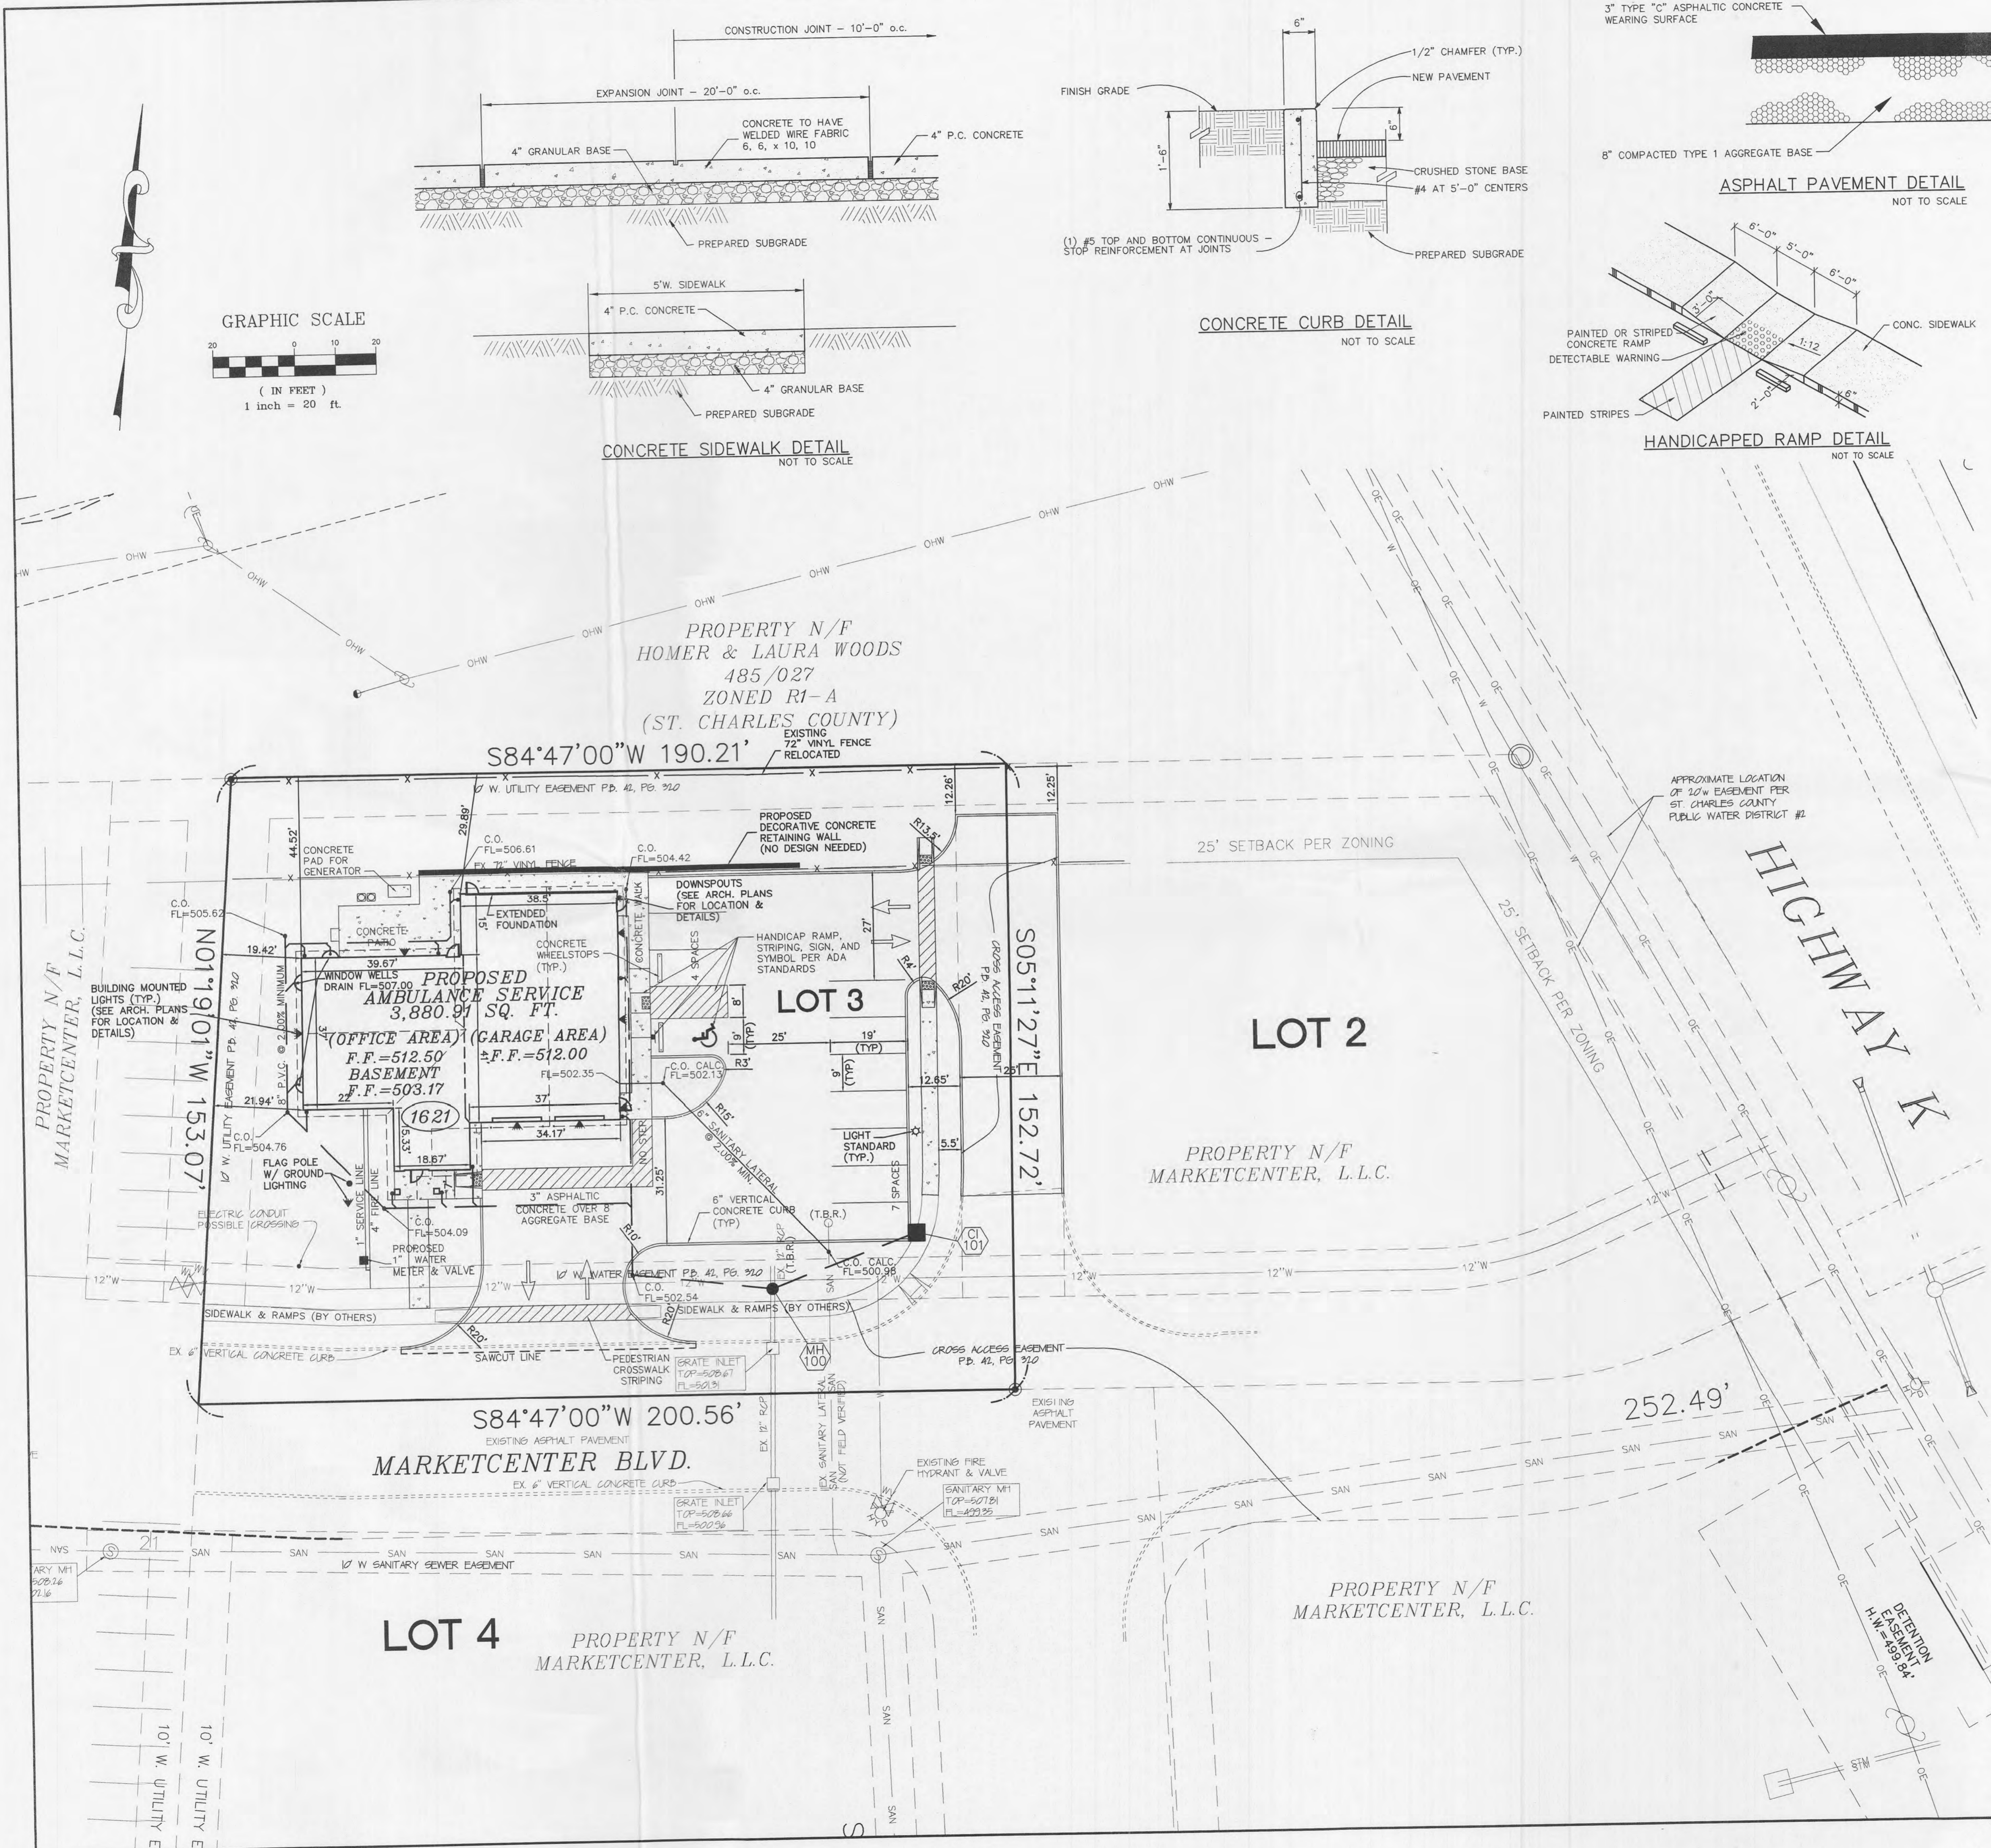

HANDICAP PARKING SIGN (CITY OF O'FALLON) NOT TO SCALE

HANDICAPPED RAMP WITH DETECTABLE WARNING DETAIL NOT TO SCALE

E:\DWG\1300011\13159-HWY K AMBULANCE DISTRICT\Constr-action\13159.con.dwg, Site 2, 1/22/2007 1:44:19 PM, Sta 28 AU