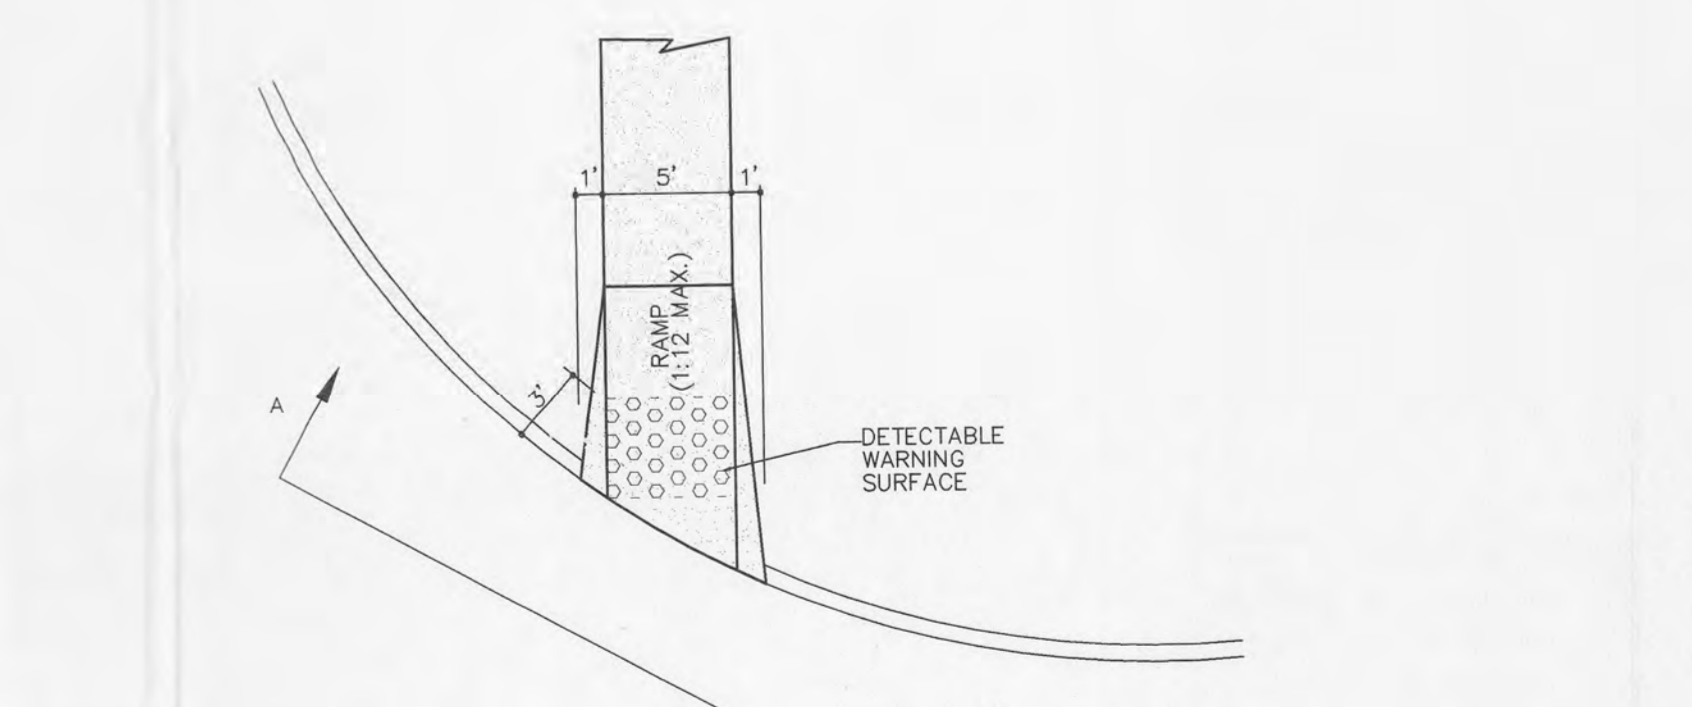

HANDICAP PARKING SIGN (CITY OF O'FALLON) NOT TO SCALE

HANDICAPPED RAMP WITH DETECTABLE WARNING DETAIL NOT TO SCALE

E:\DWG\1300011\13159-HWY K AMBULANCE DISTRICT\Constr-action\13159.con.dwg, Site 2, 1/22/2007 1:44:19 PM, Sta 28 AU