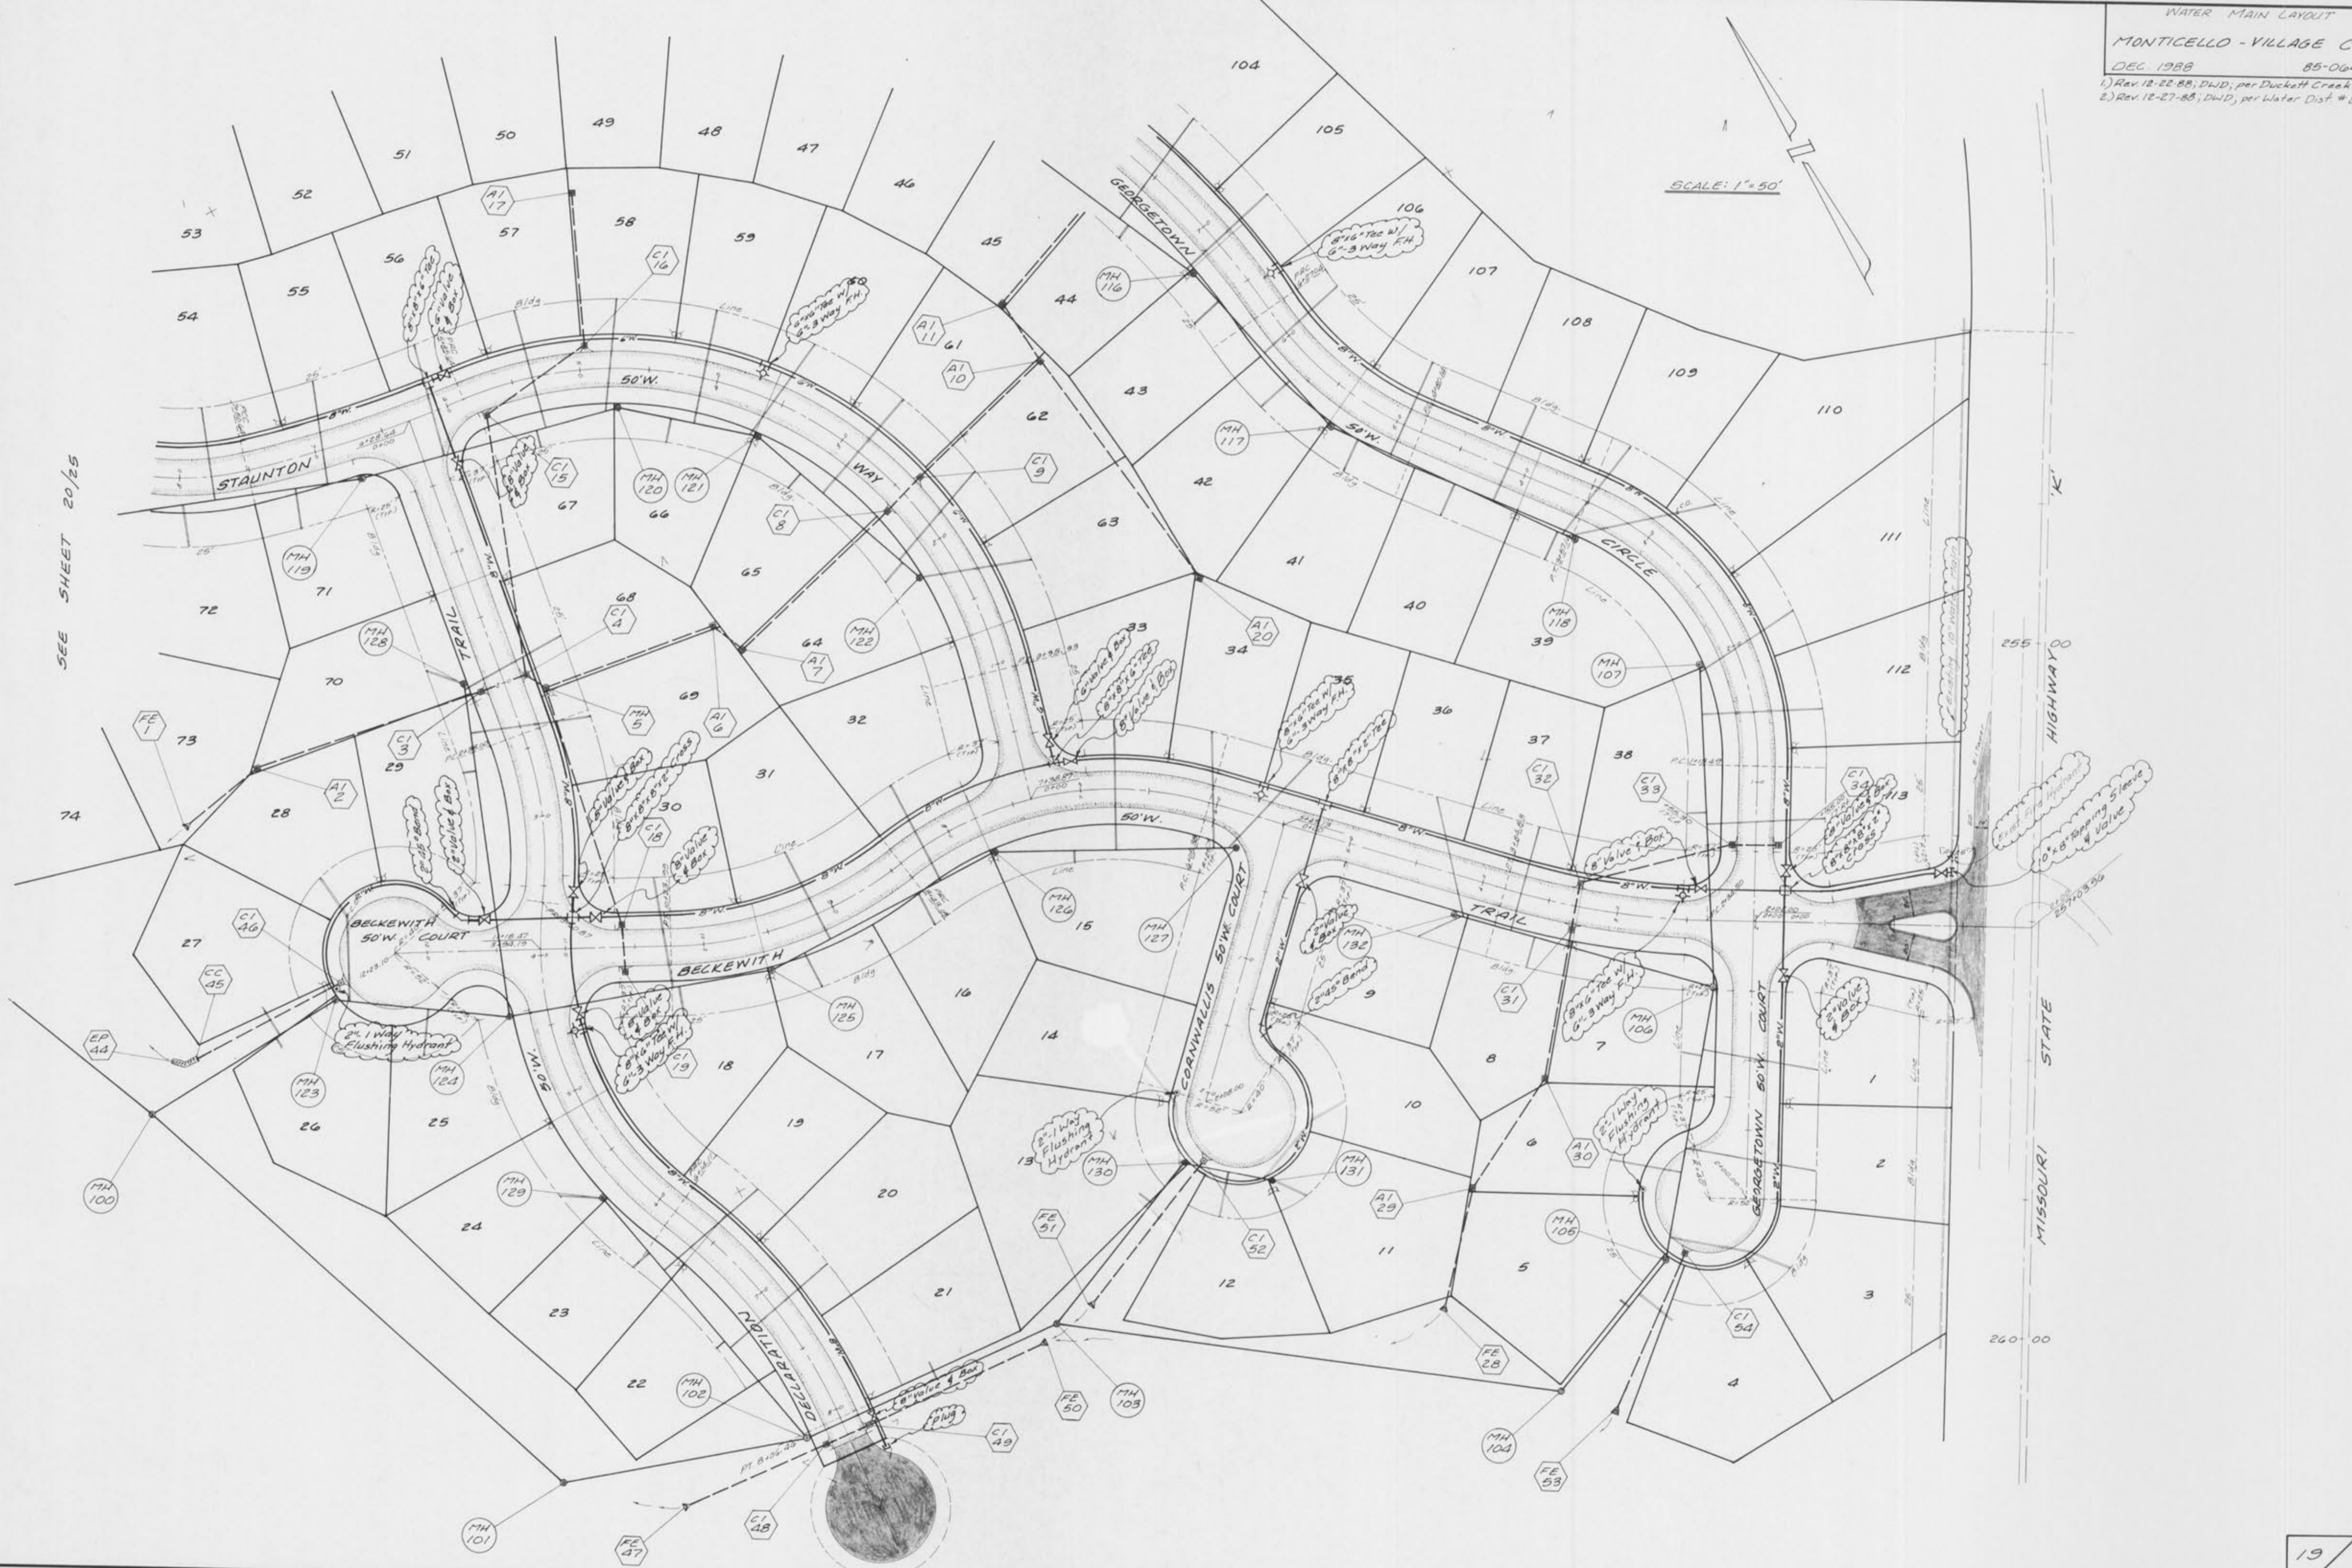

SCALE: 1" = 50'

SEE SHEET 20/25

255 00  
 HIGHWAY 00

MISSOURI STATE

260 00