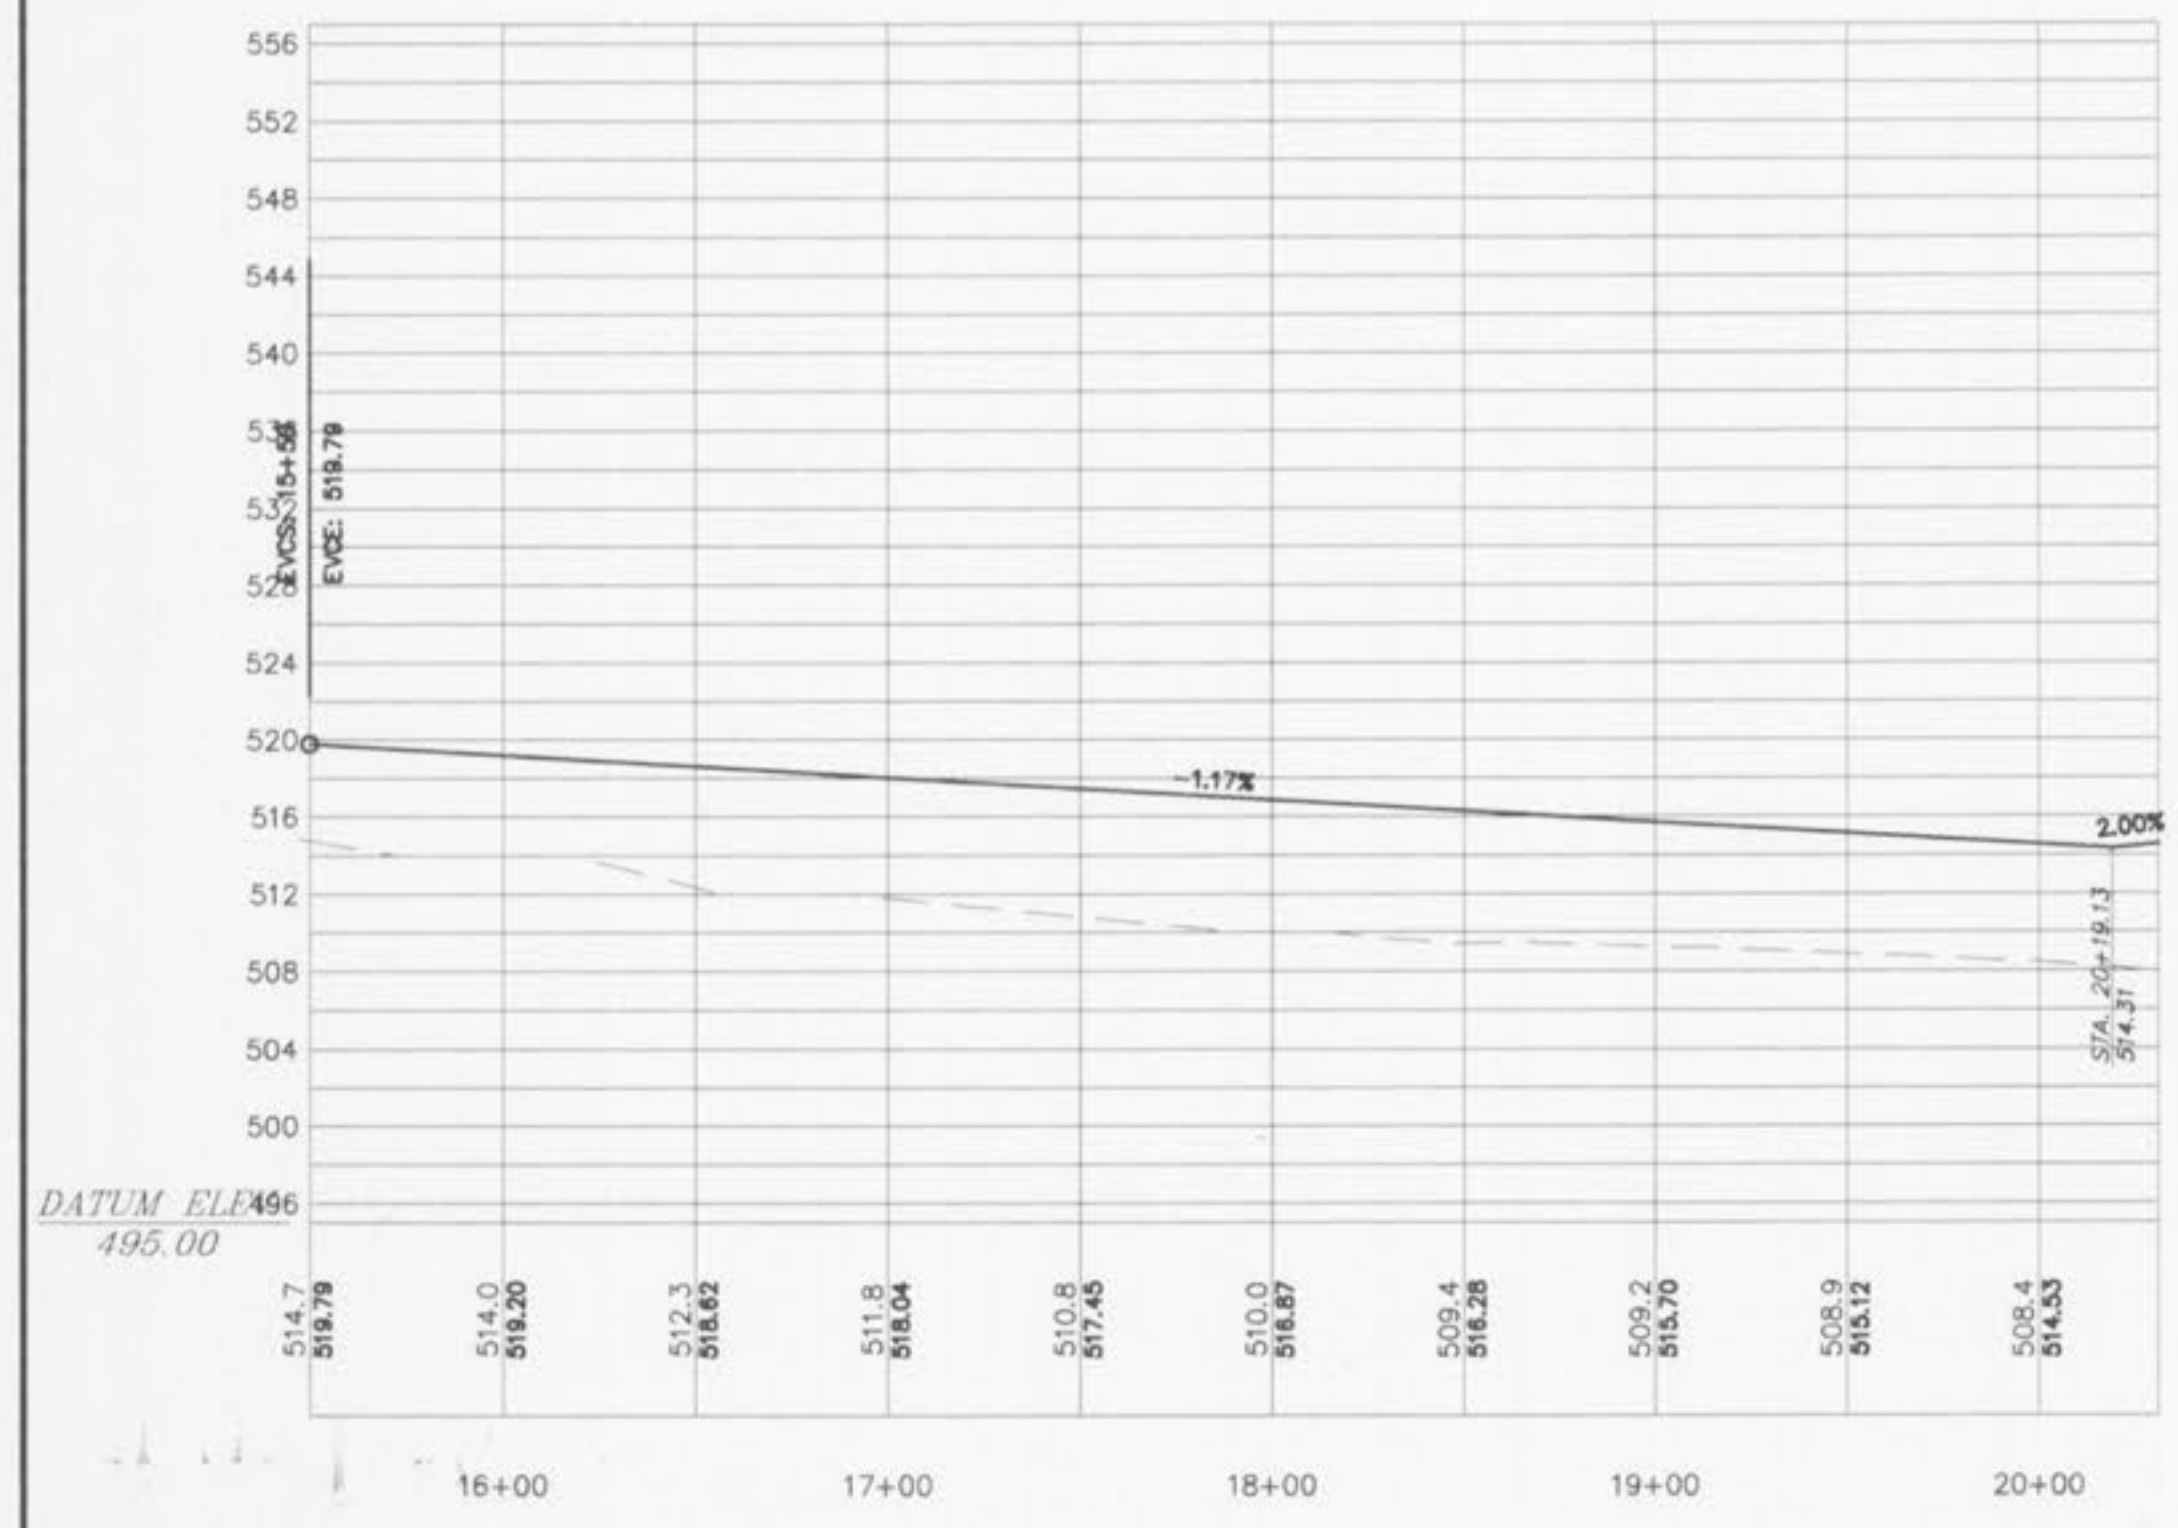

SCALE
HORIZ: 1" = 50'
VERT: 1" = 10'

CARTER'S GROVE

CARTER'S GROVE

MIDDLESBURG COURT