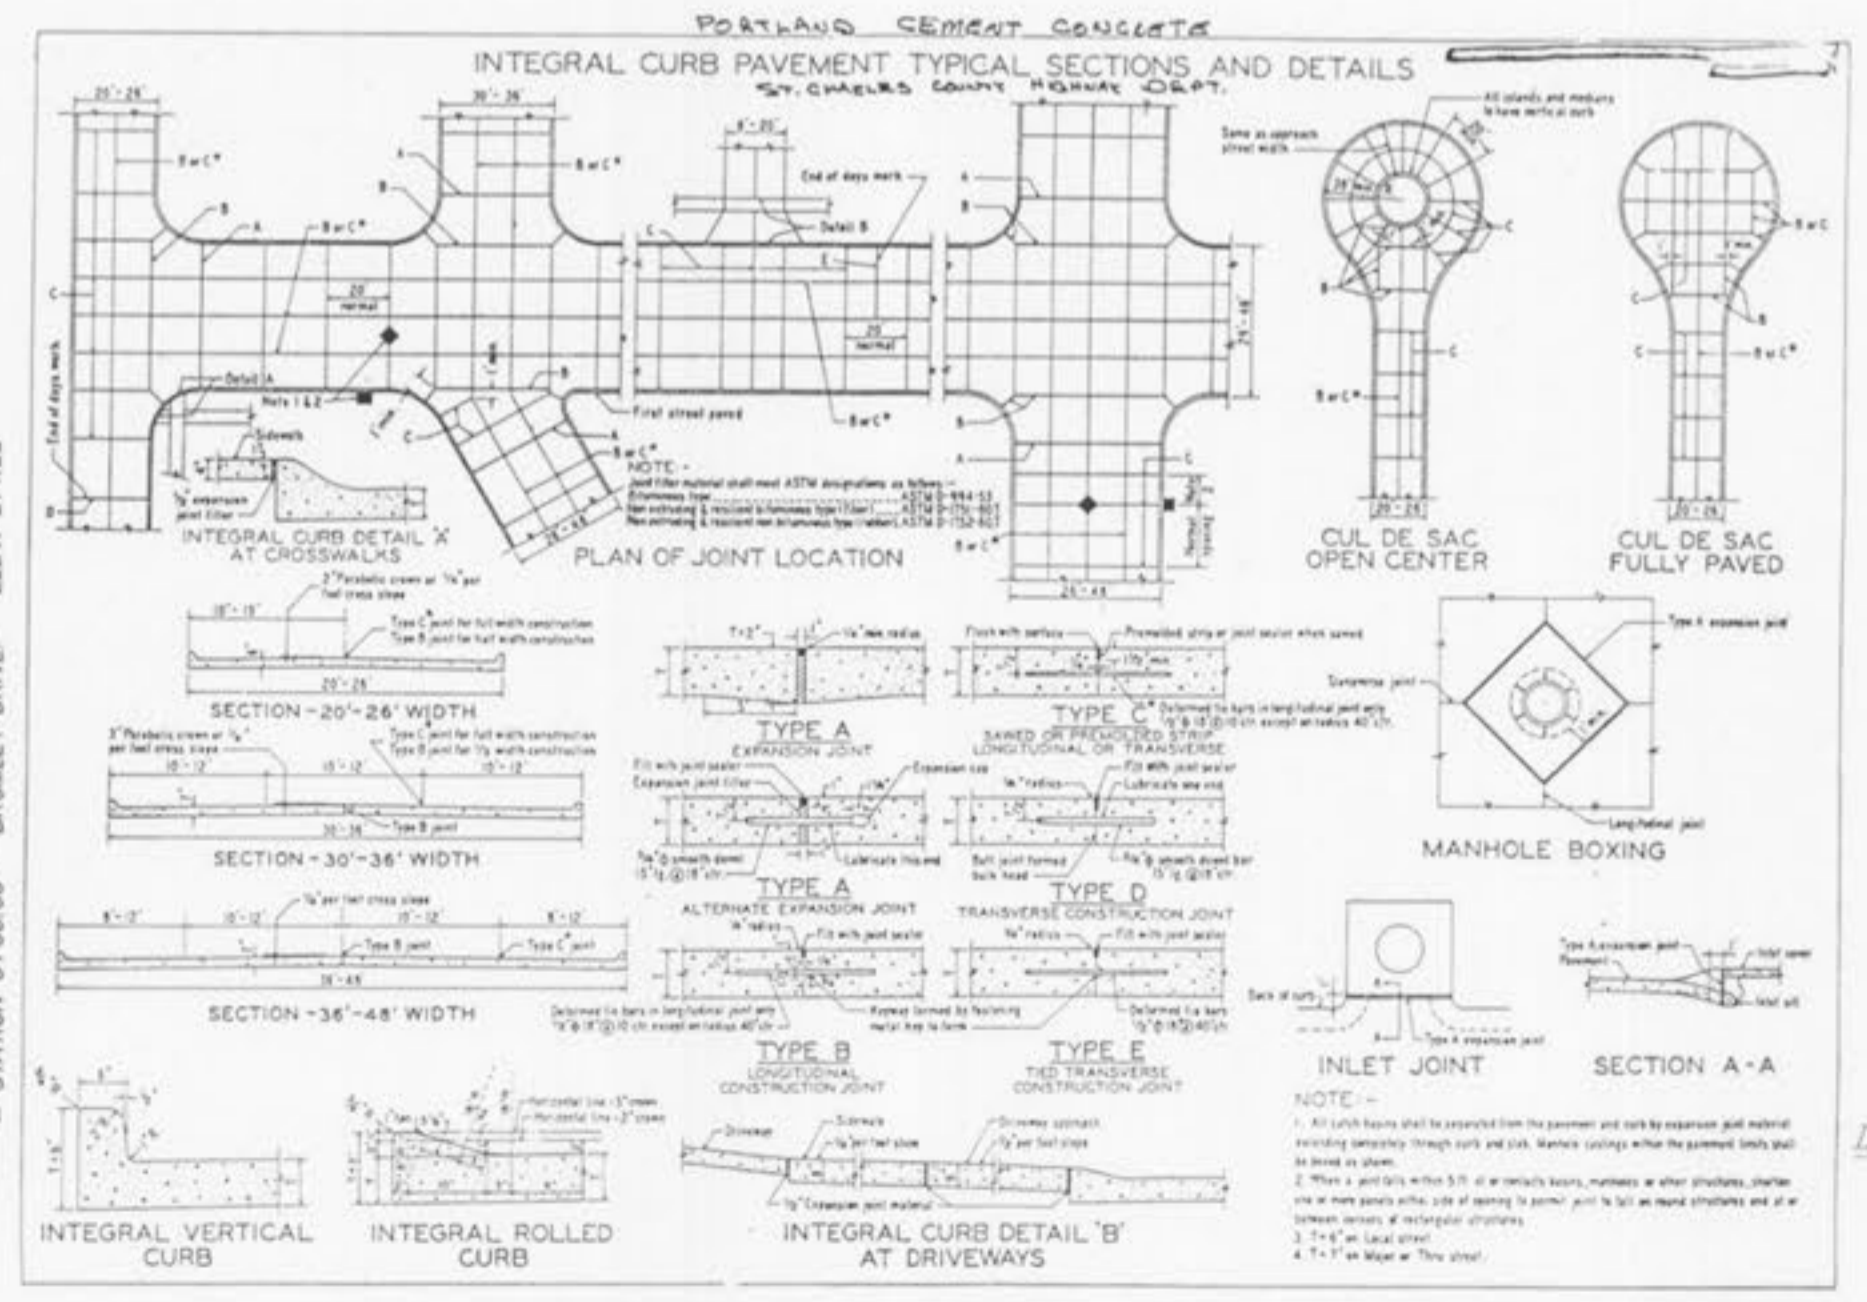

SCALE
HORIZ: 1" = 50'
VERT: 1" = 10'

CARTER'S GROVE

CARTER'S GROVE

MIDDLESBURG COURT