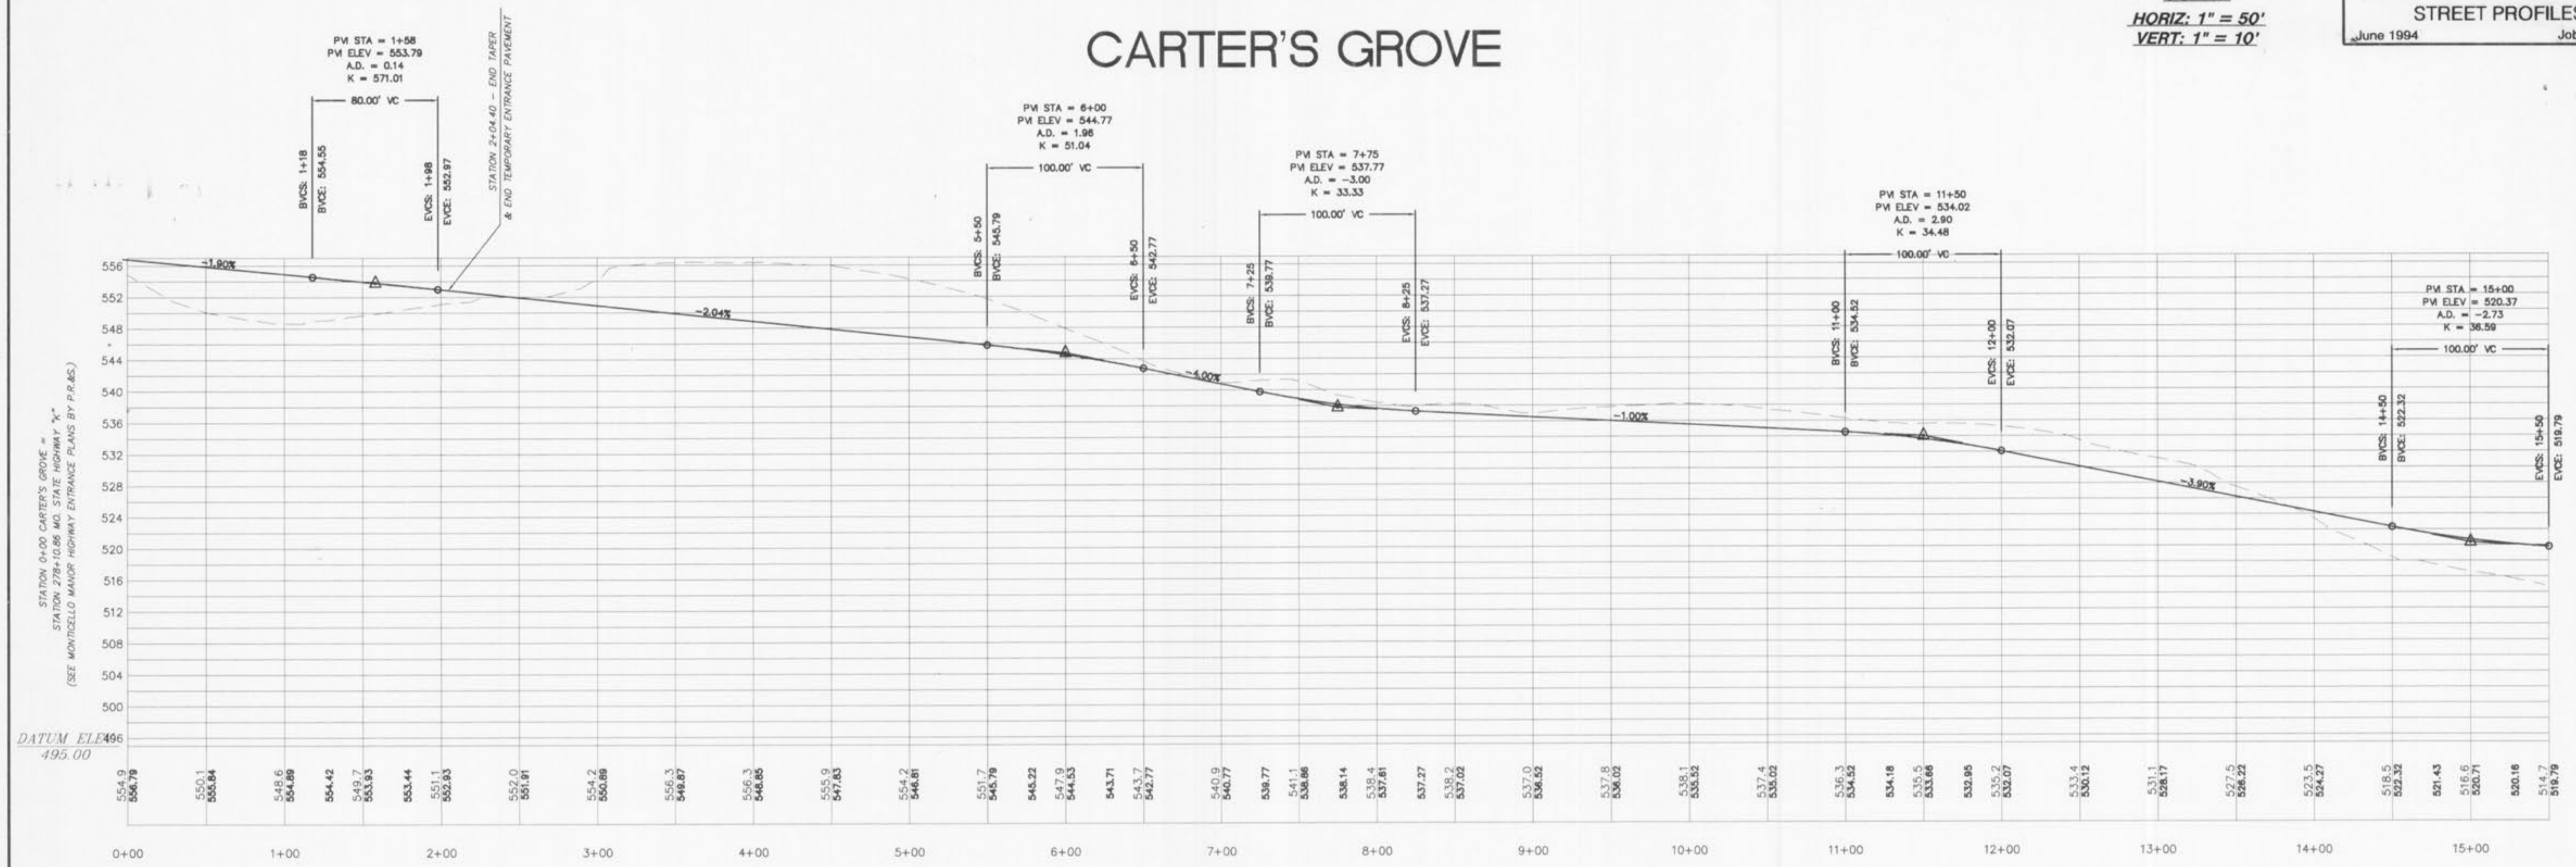

SCALE
HORIZ: 1" = 50'
VERT: 1" = 10'

CARTER'S GROVE

CARTER'S GROVE

MIDDLESBURG COURT