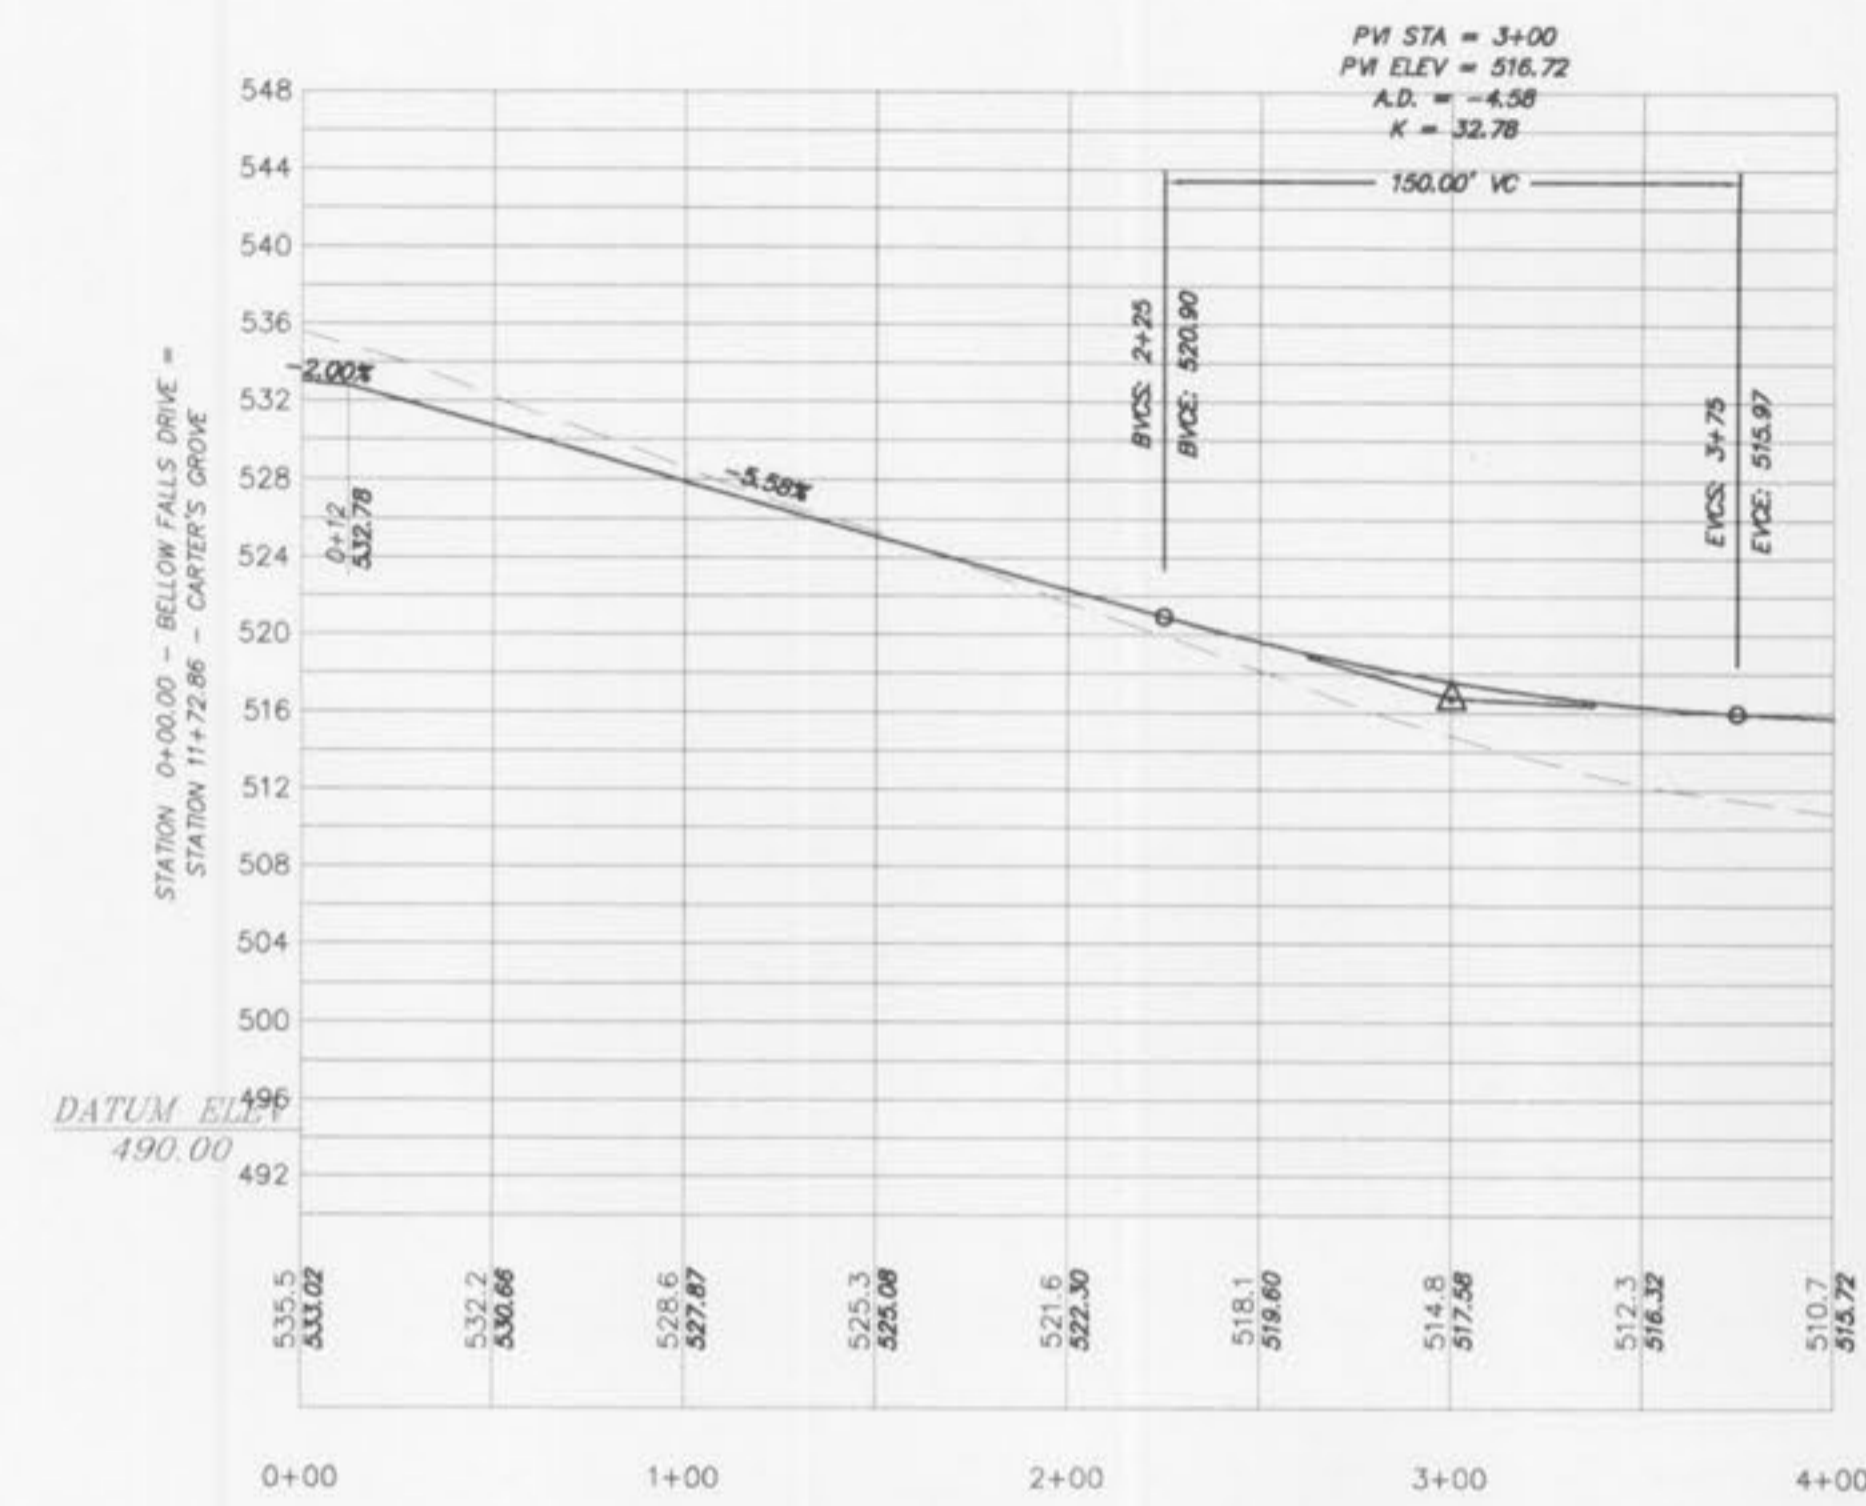

SCALE  
HORIZ: 1" = 50'  
VERT: 1" = 10'

### BELLOW FALLS DRIVE

### MIDDLESBURG DRIVE