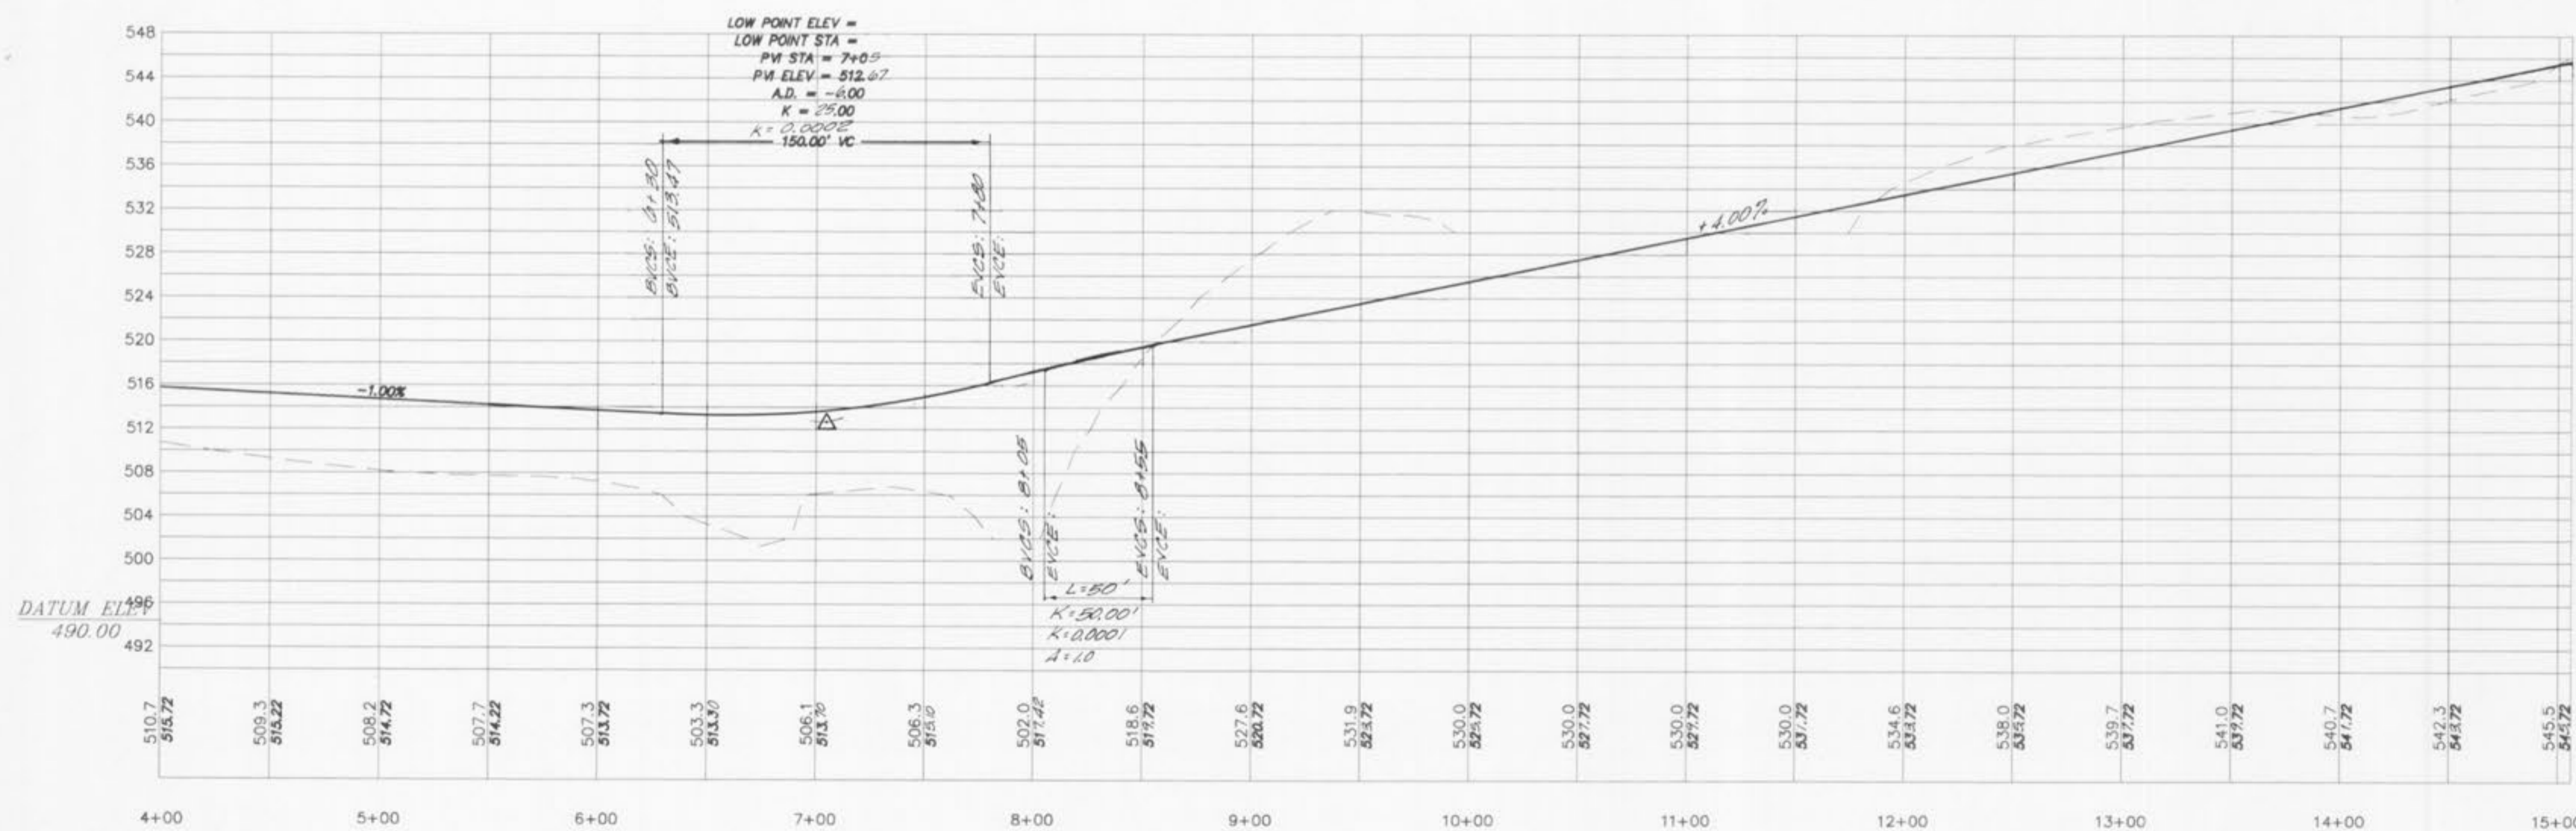

SCALE  
HORIZ: 1" = 50'  
VERT: 1" = 10'

### BELLOW FALLS DRIVE

### MIDDLESBURG DRIVE