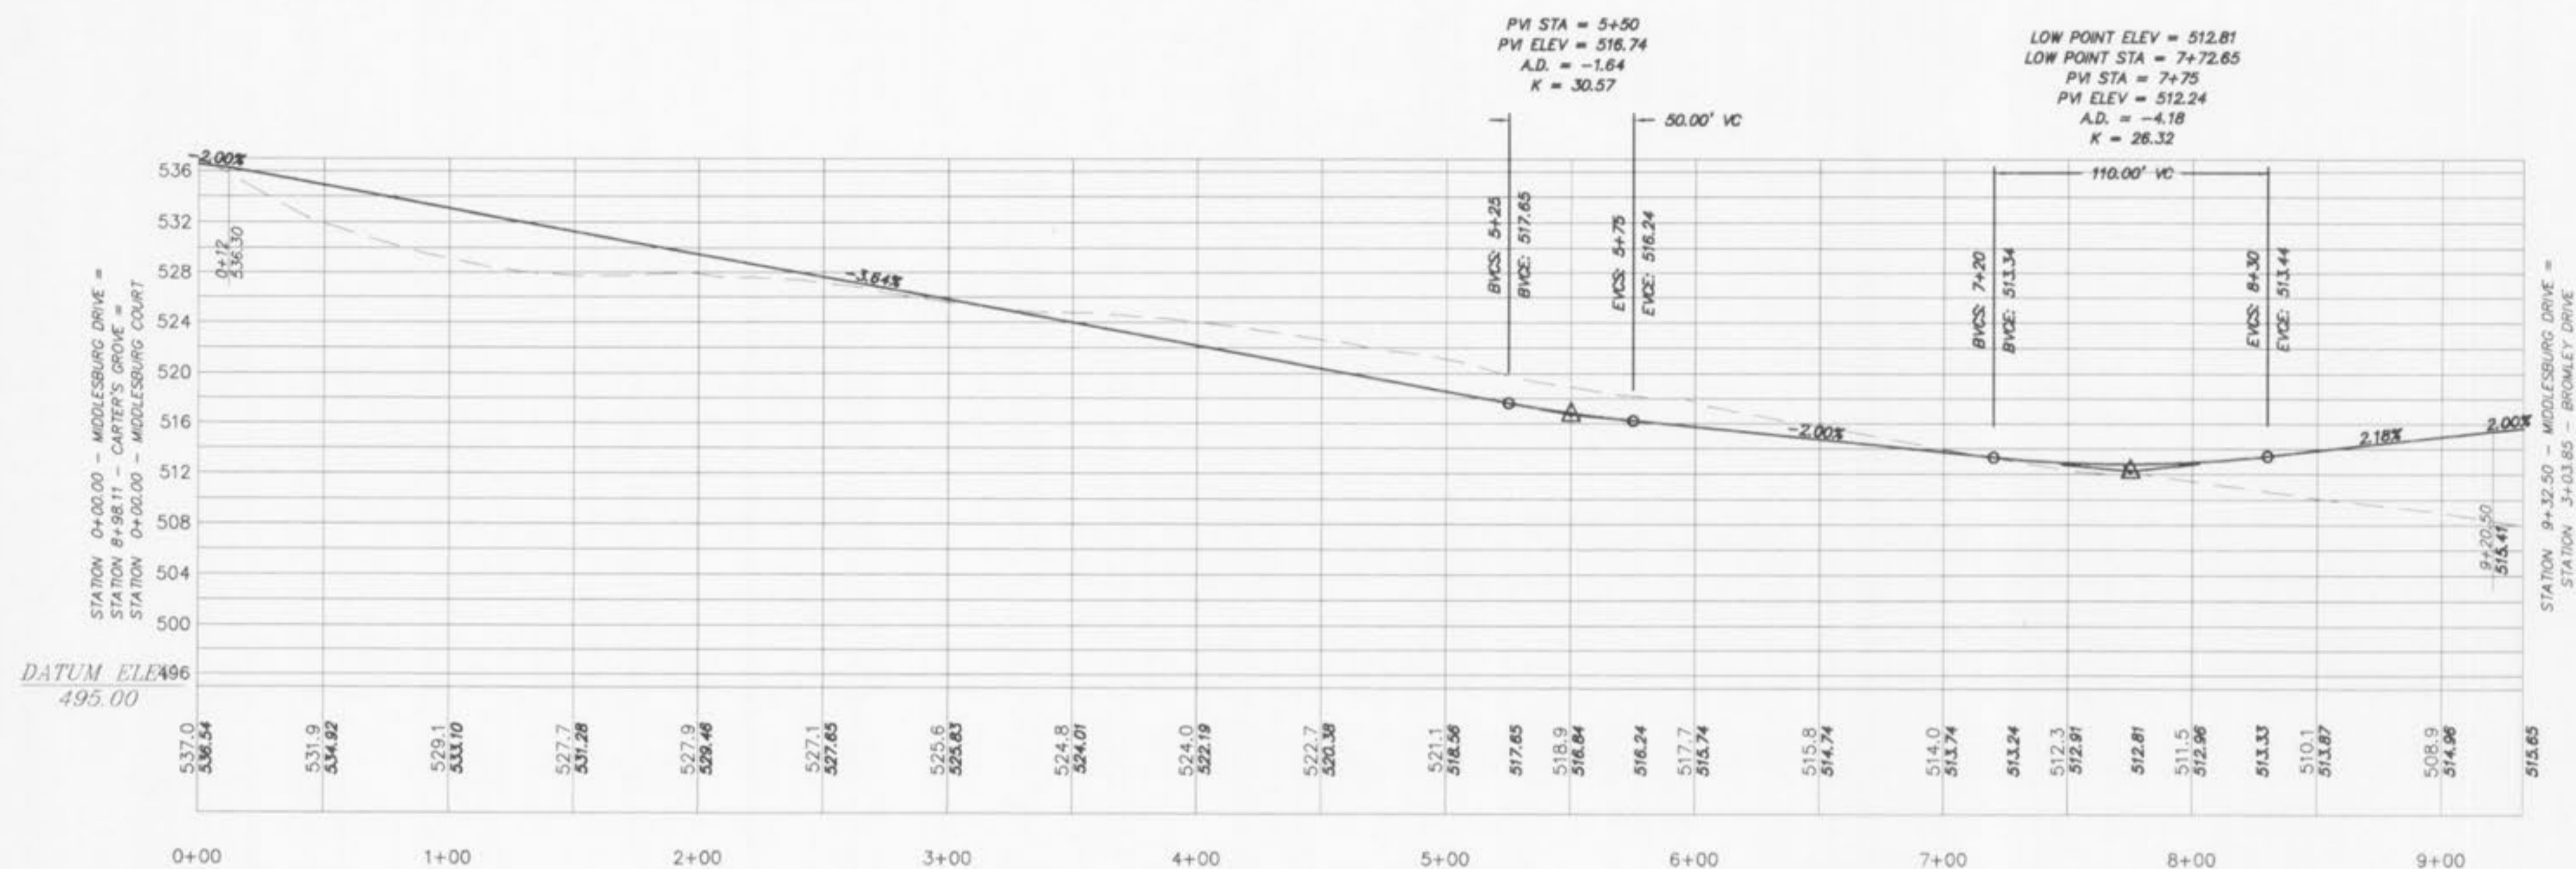

SCALE  
HORIZ: 1" = 50'  
VERT: 1" = 10'

### BELLOW FALLS DRIVE

### MIDDLESBURG DRIVE