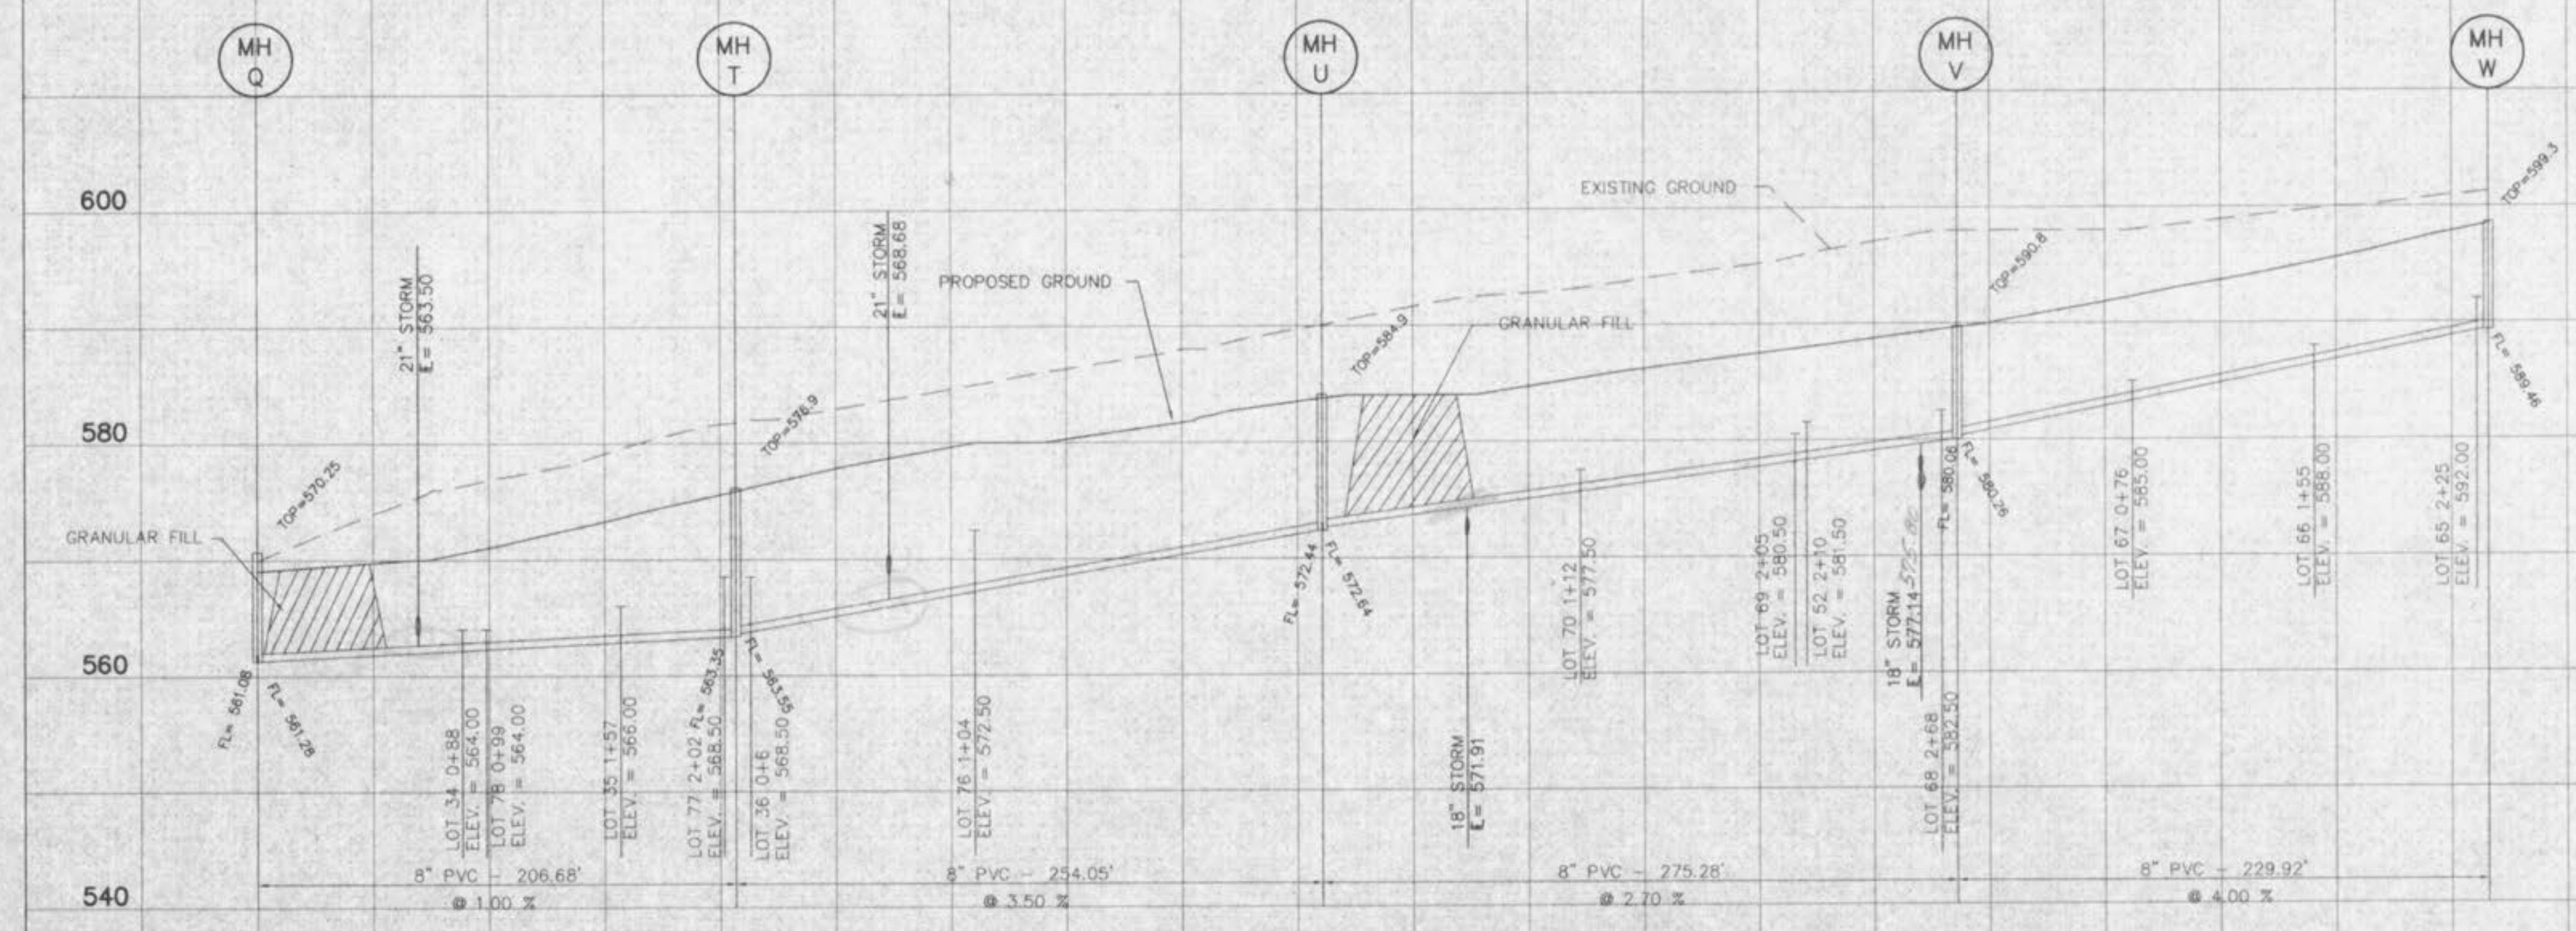

PLAT TWO

PLAT TWO

PLAT TWO

SCALE: 1" = 10' VERTICAL
1" = 50' HORIZONTAL