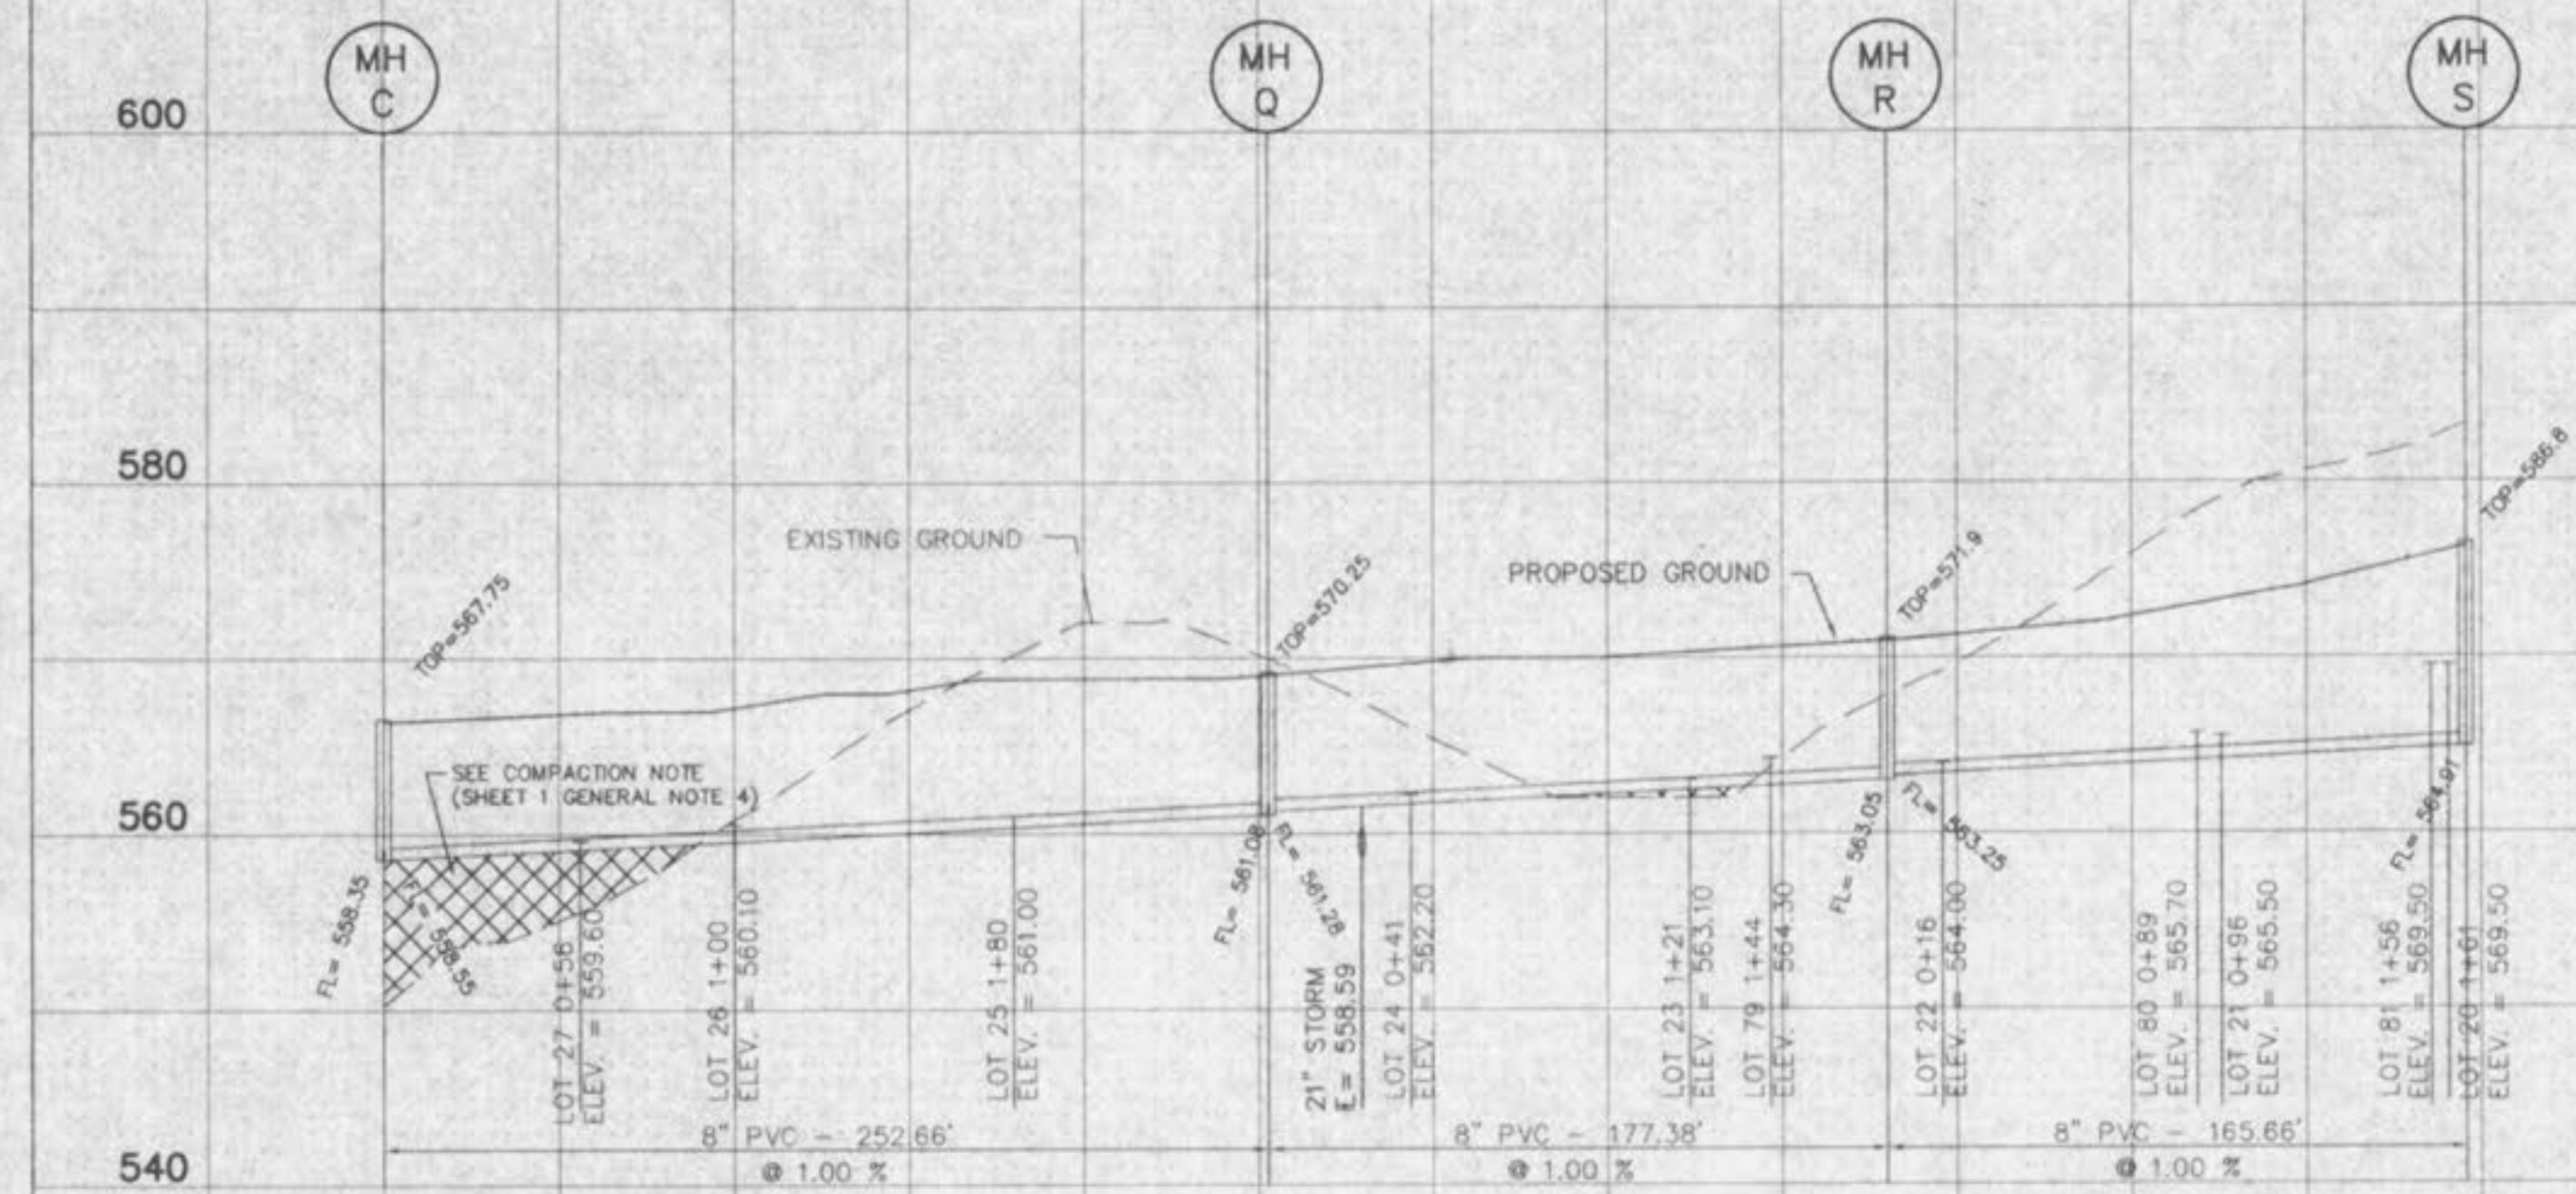

PLAT TWO

PLAT TWO

PLAT TWO

SCALE: 1" = 10' VERTICAL
1" = 50' HORIZONTAL