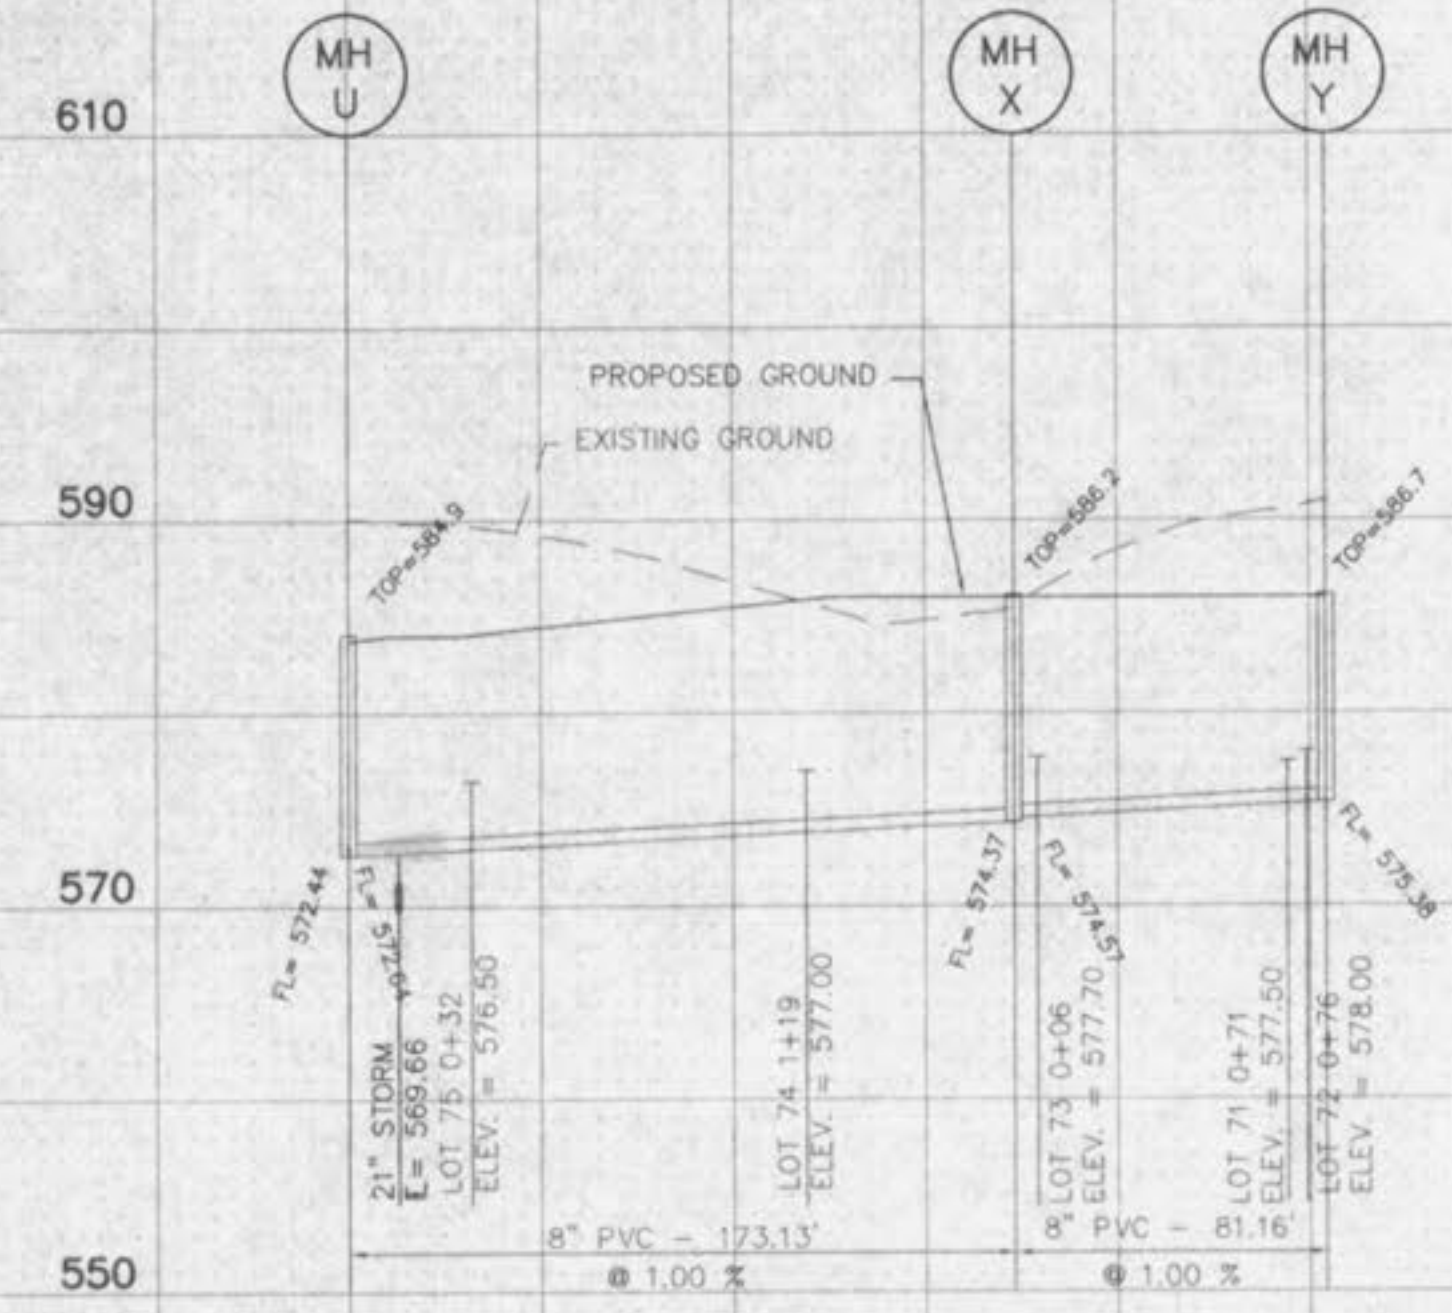

PLAT TWO

PLAT TWO

PLAT TWO

SCALE: 1" = 10' VERTICAL
1" = 50' HORIZONTAL