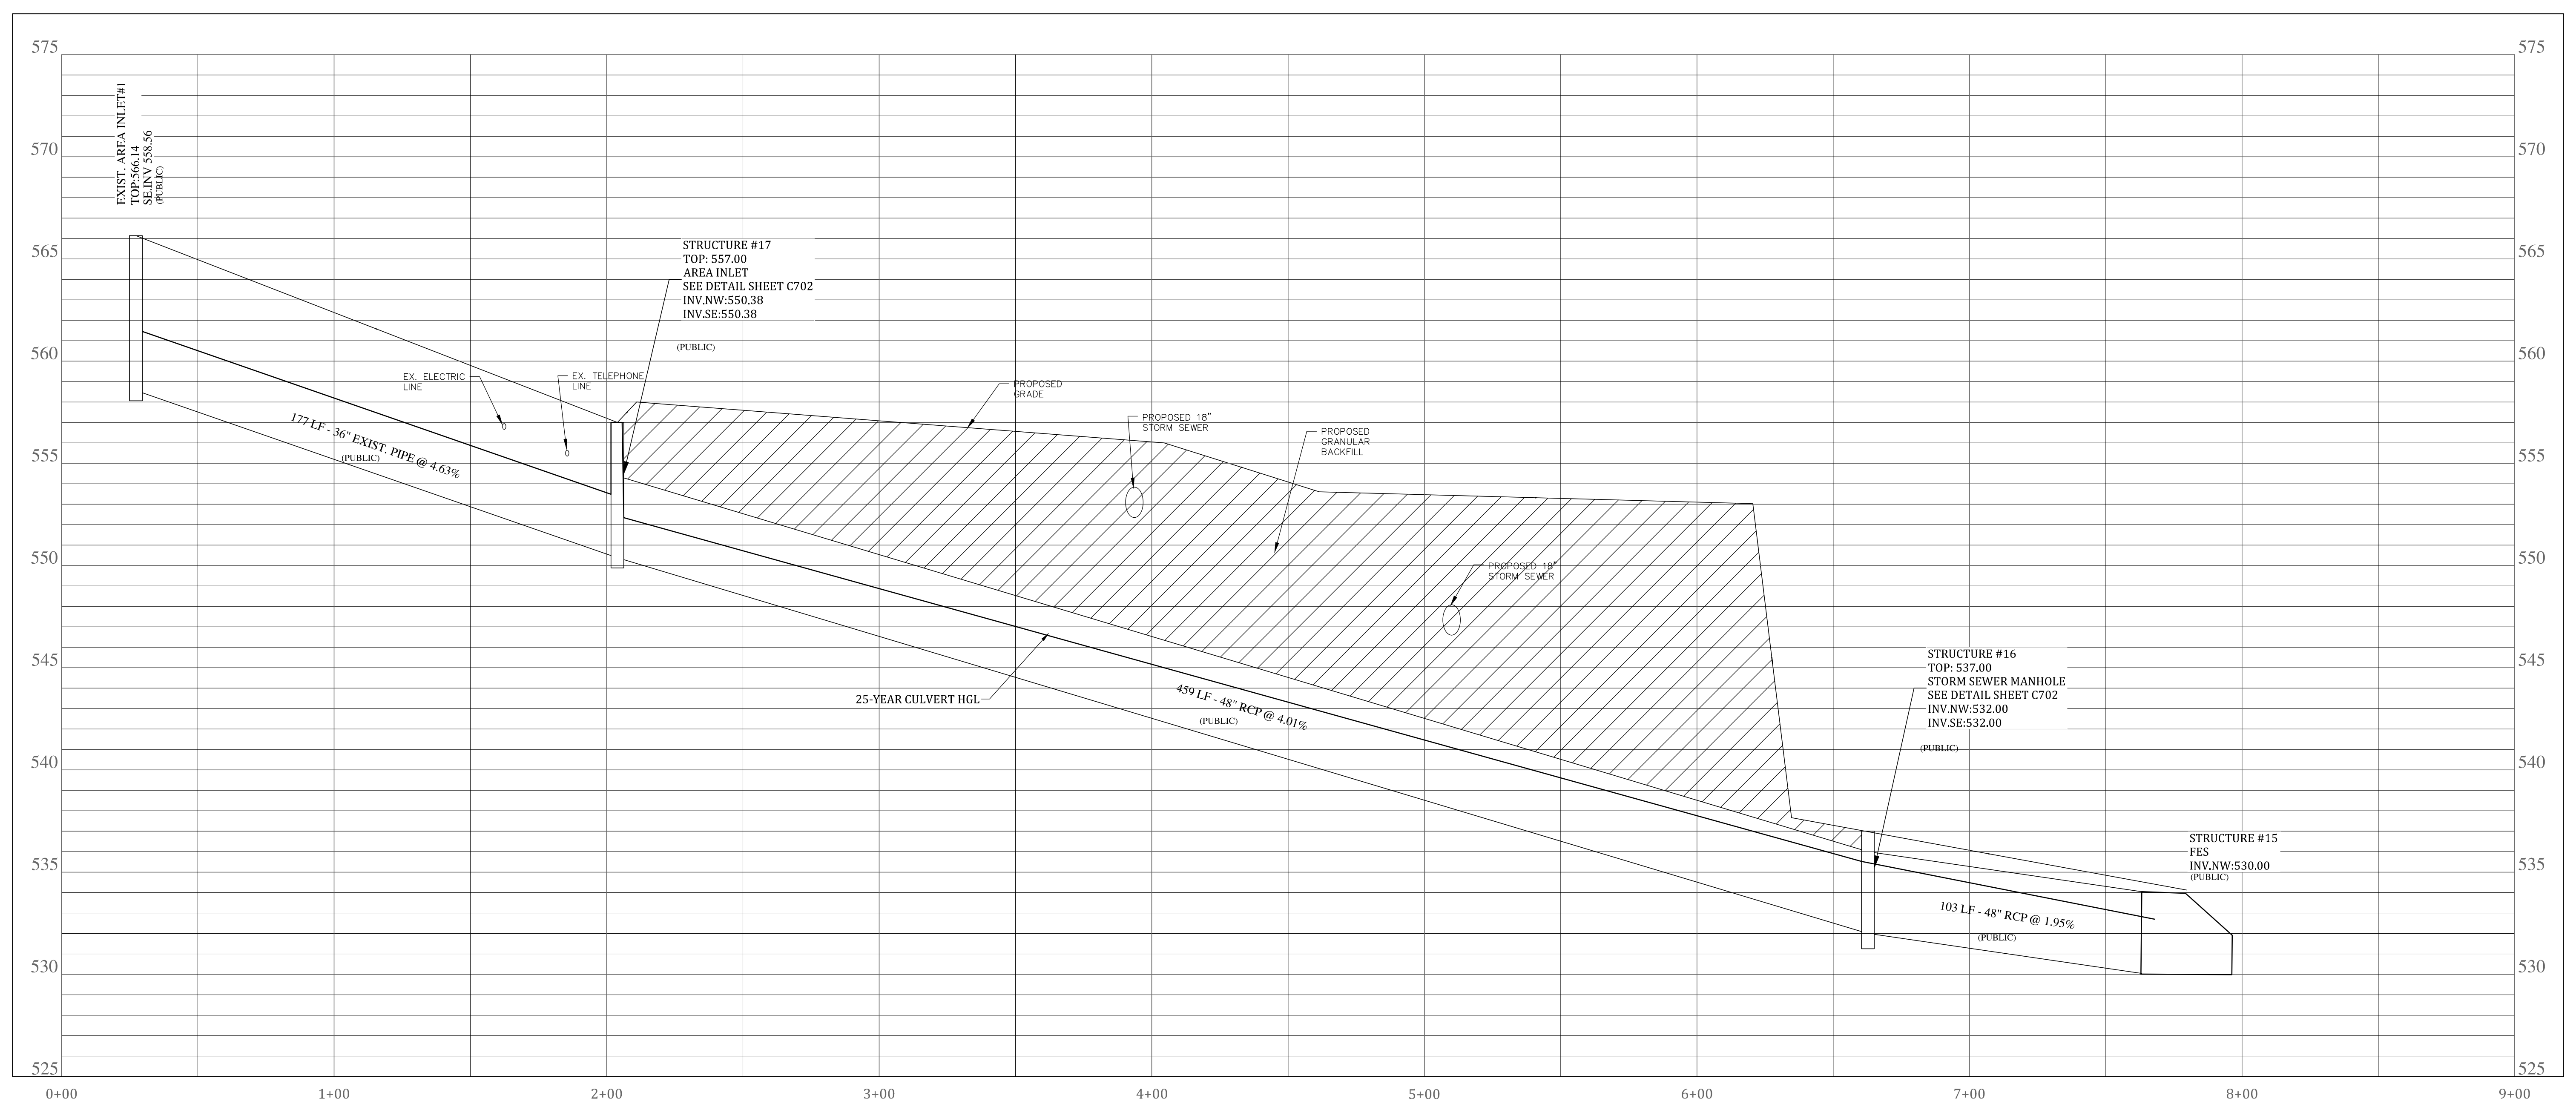

New Ground Up Building for:
PLANET FITNESS
914 Highway K
O'Fallon, MO 63366
St. Charles County
MTSTUDIO PROJECT NUMBER: