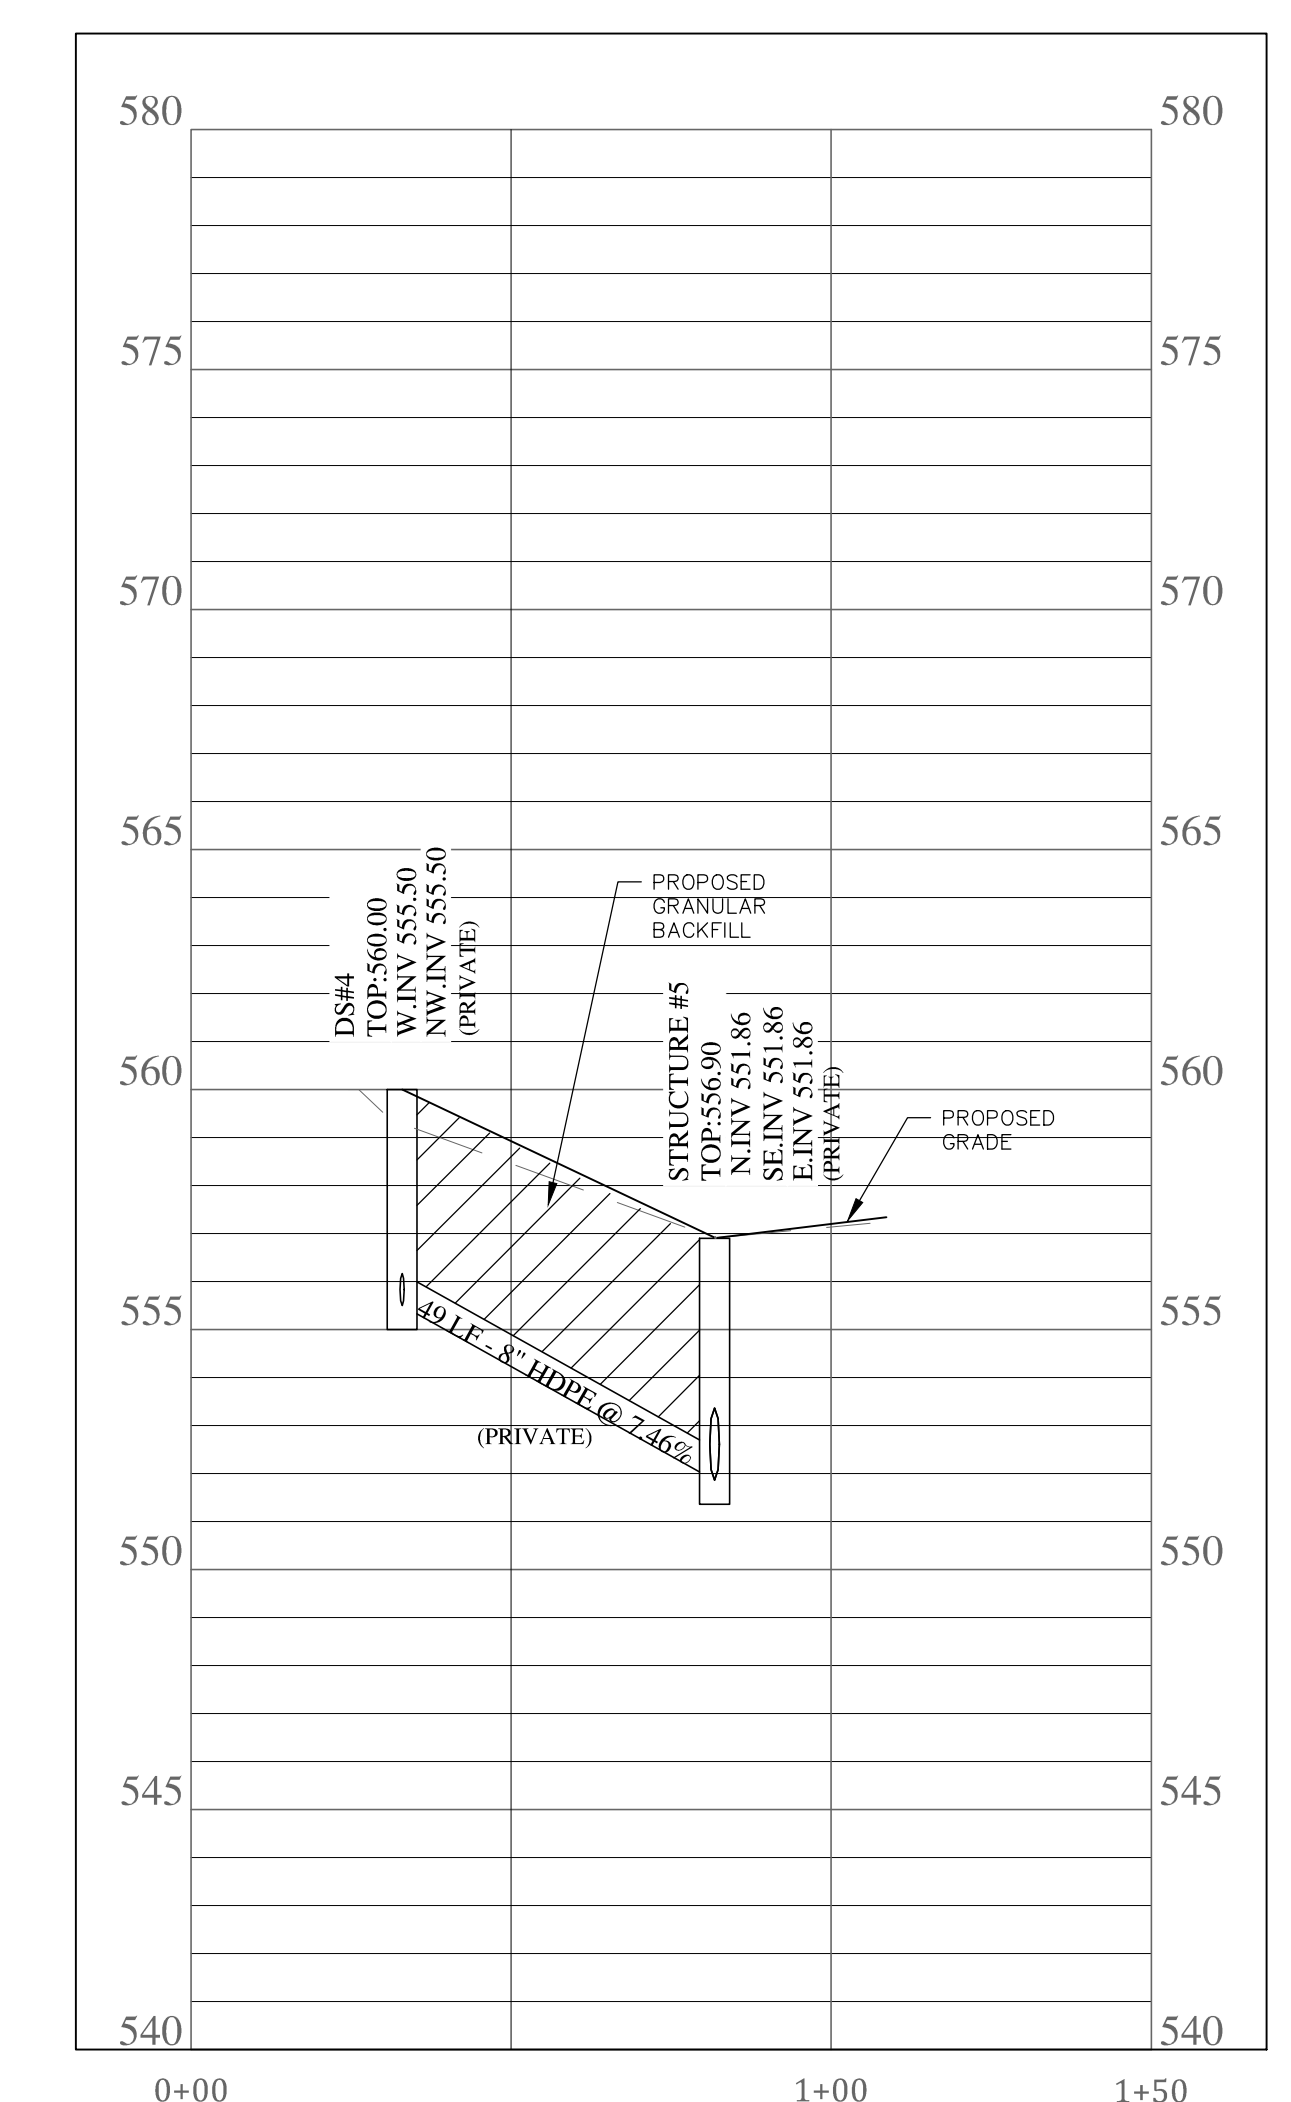

New Ground Up Building for:
PLANET FITNESS
914 Highway K
O'Fallon, MO 63366
St. Charles County
MTSTUDIO PROJECT NUMBER:

Storm Sewer Profiles

C405