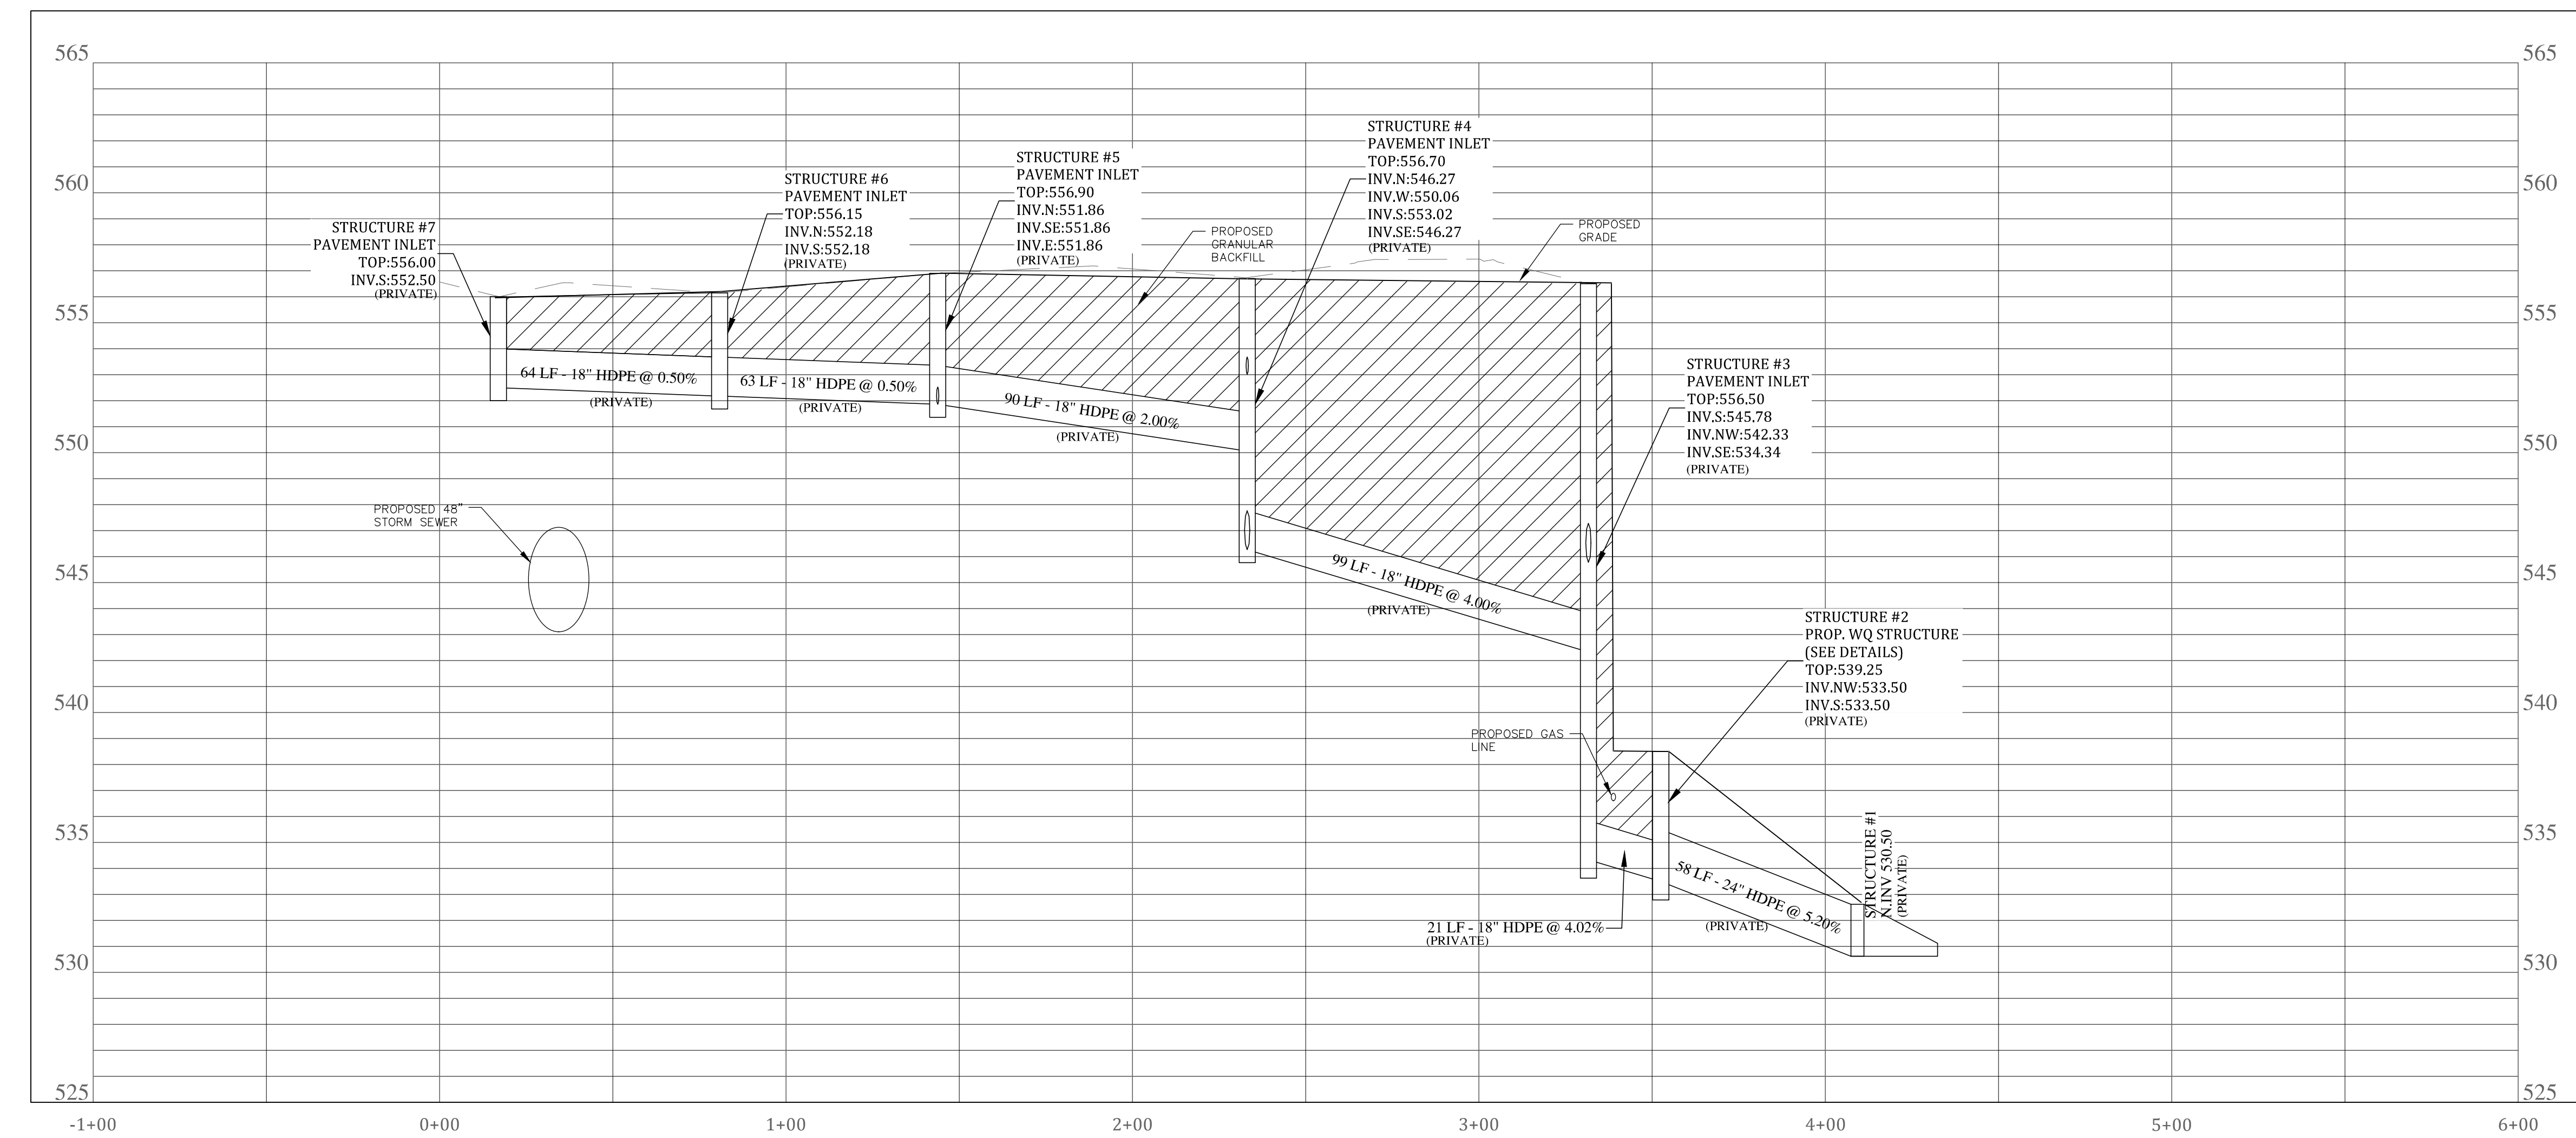

New Ground Up Building for:
PLANET FITNESS
914 Highway K
O'Fallon, MO 63366
St. Charles County
MTSTUDIO PROJECT NUMBER:

Storm Sewer Profiles

C405