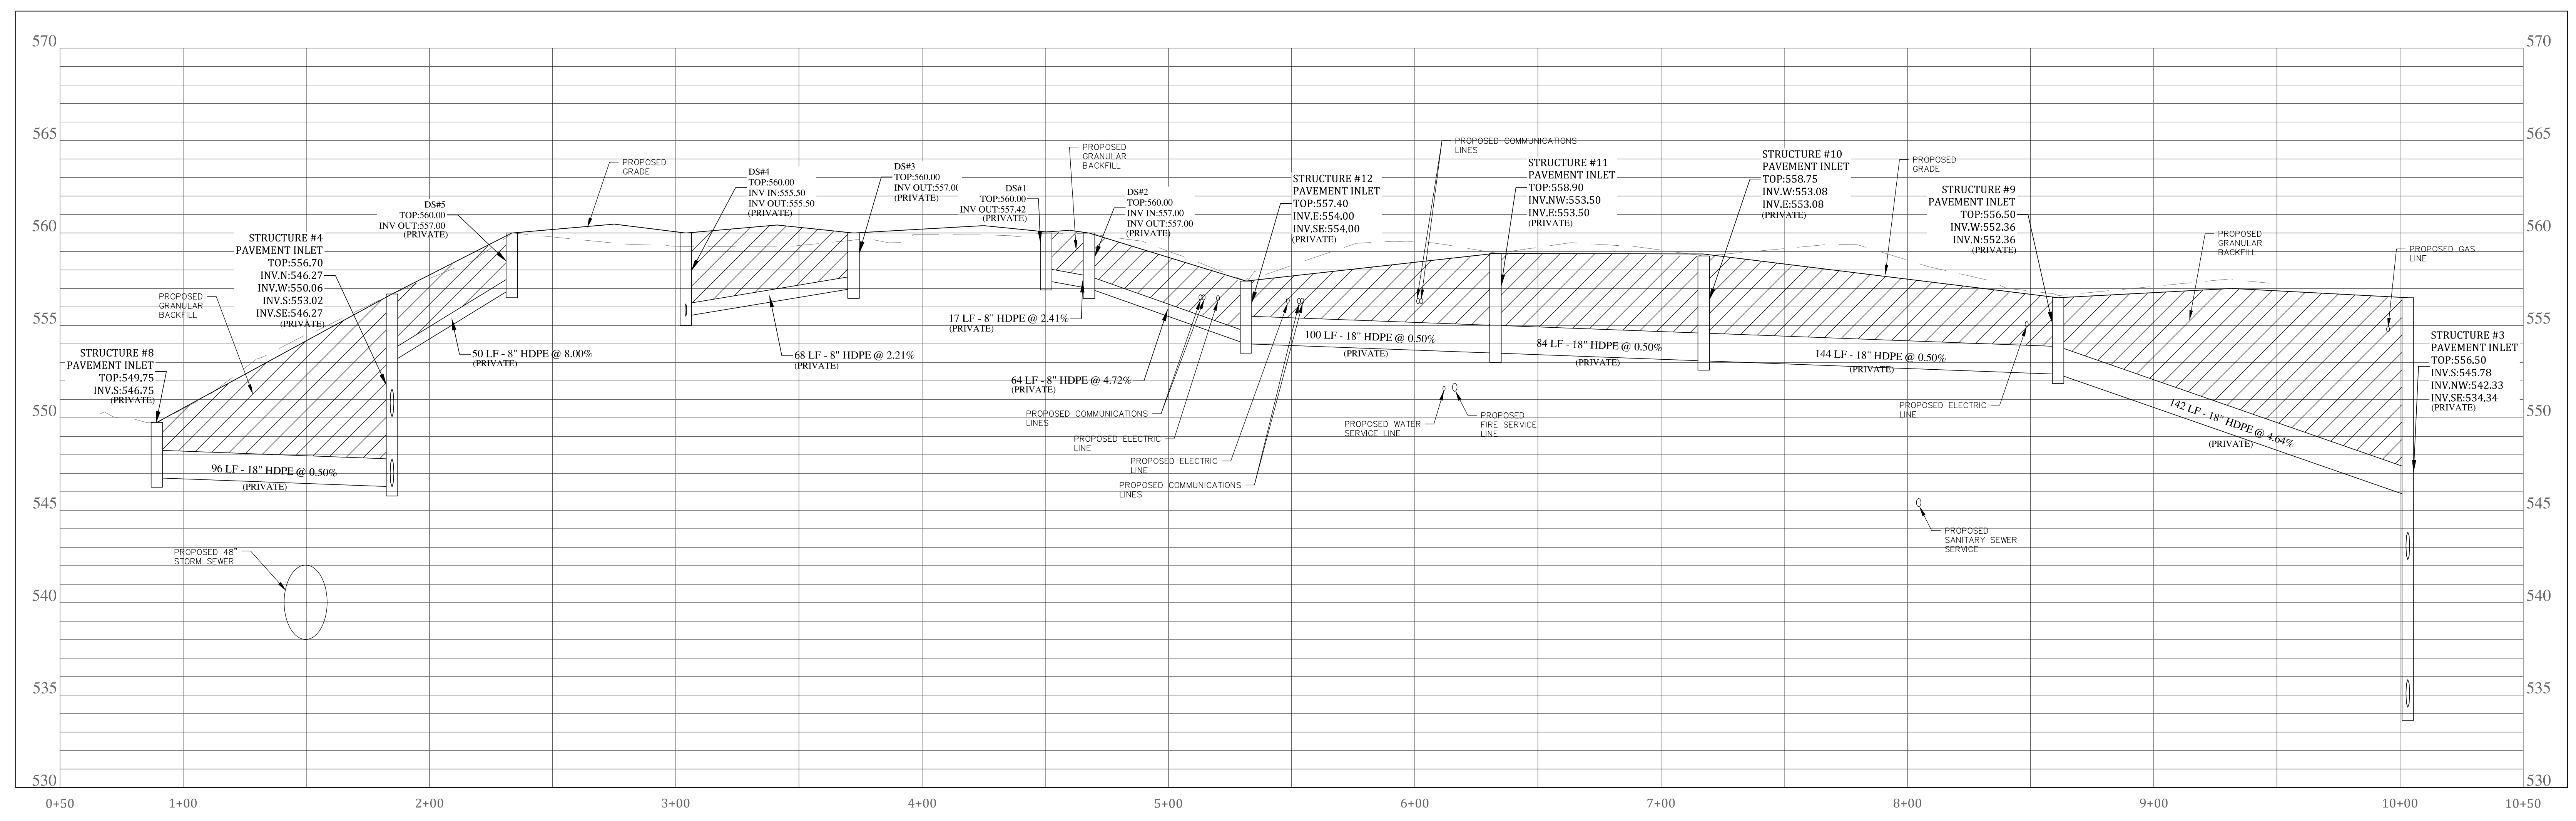

New Ground Up Building for:
PLANET FITNESS
914 Highway K
O'Fallon, MO 63366
St. Charles County
MTSTUDIO PROJECT NUMBER:

Storm Sewer Profiles

C405