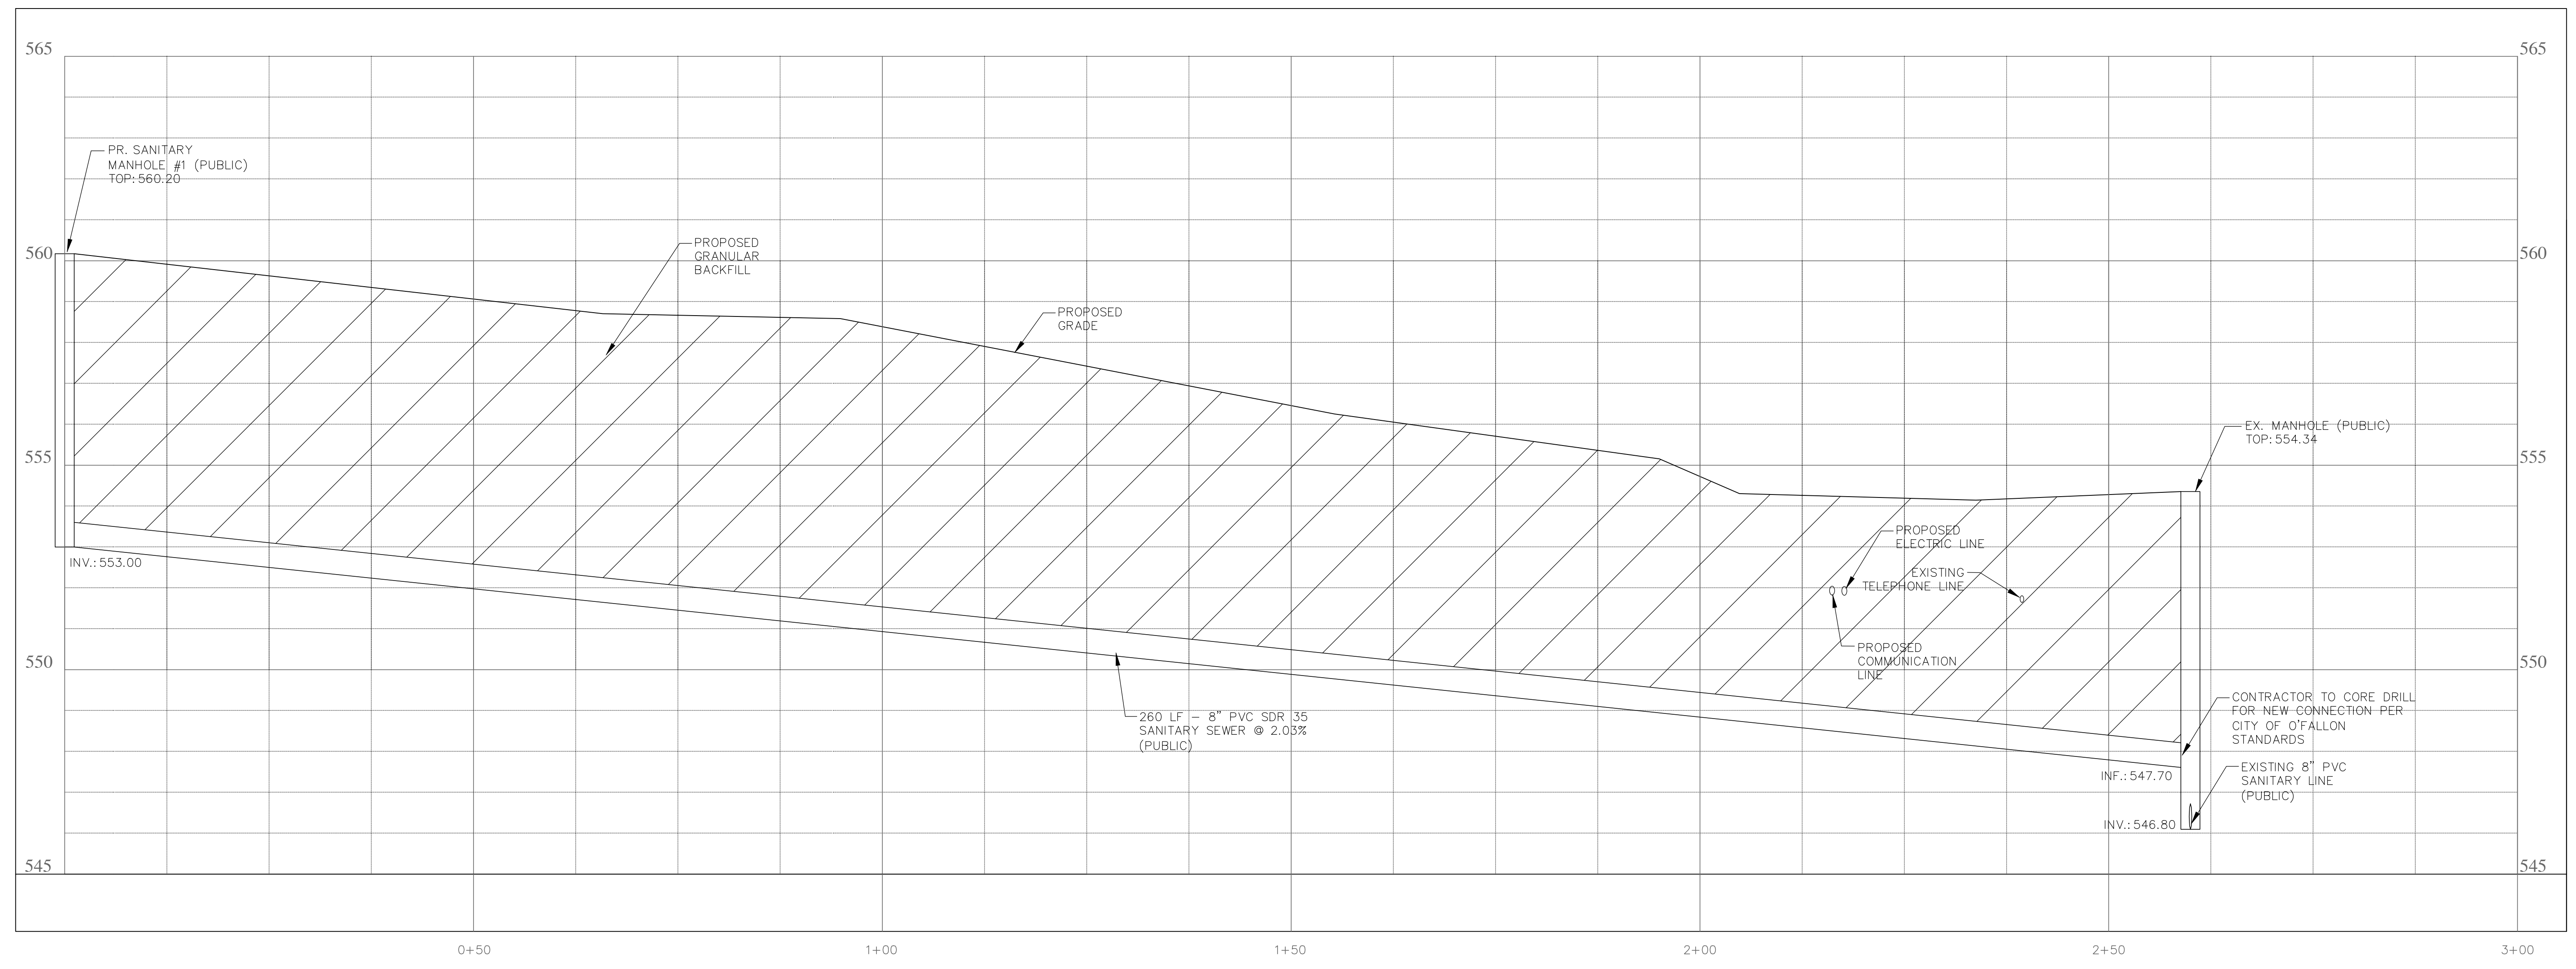

New Ground Up Building for:
PLANET FITNESS
914 Highway K
O'Fallon, MO 63366
St. Charles County
MTSTUDIO PROJECT NUMBER:

Sanitary Sewer and Waterline Profiles

C501

SCALE
1"=20' HORIZONTAL
1"=5' VERTICAL

SANITARY SEWER PROFILE