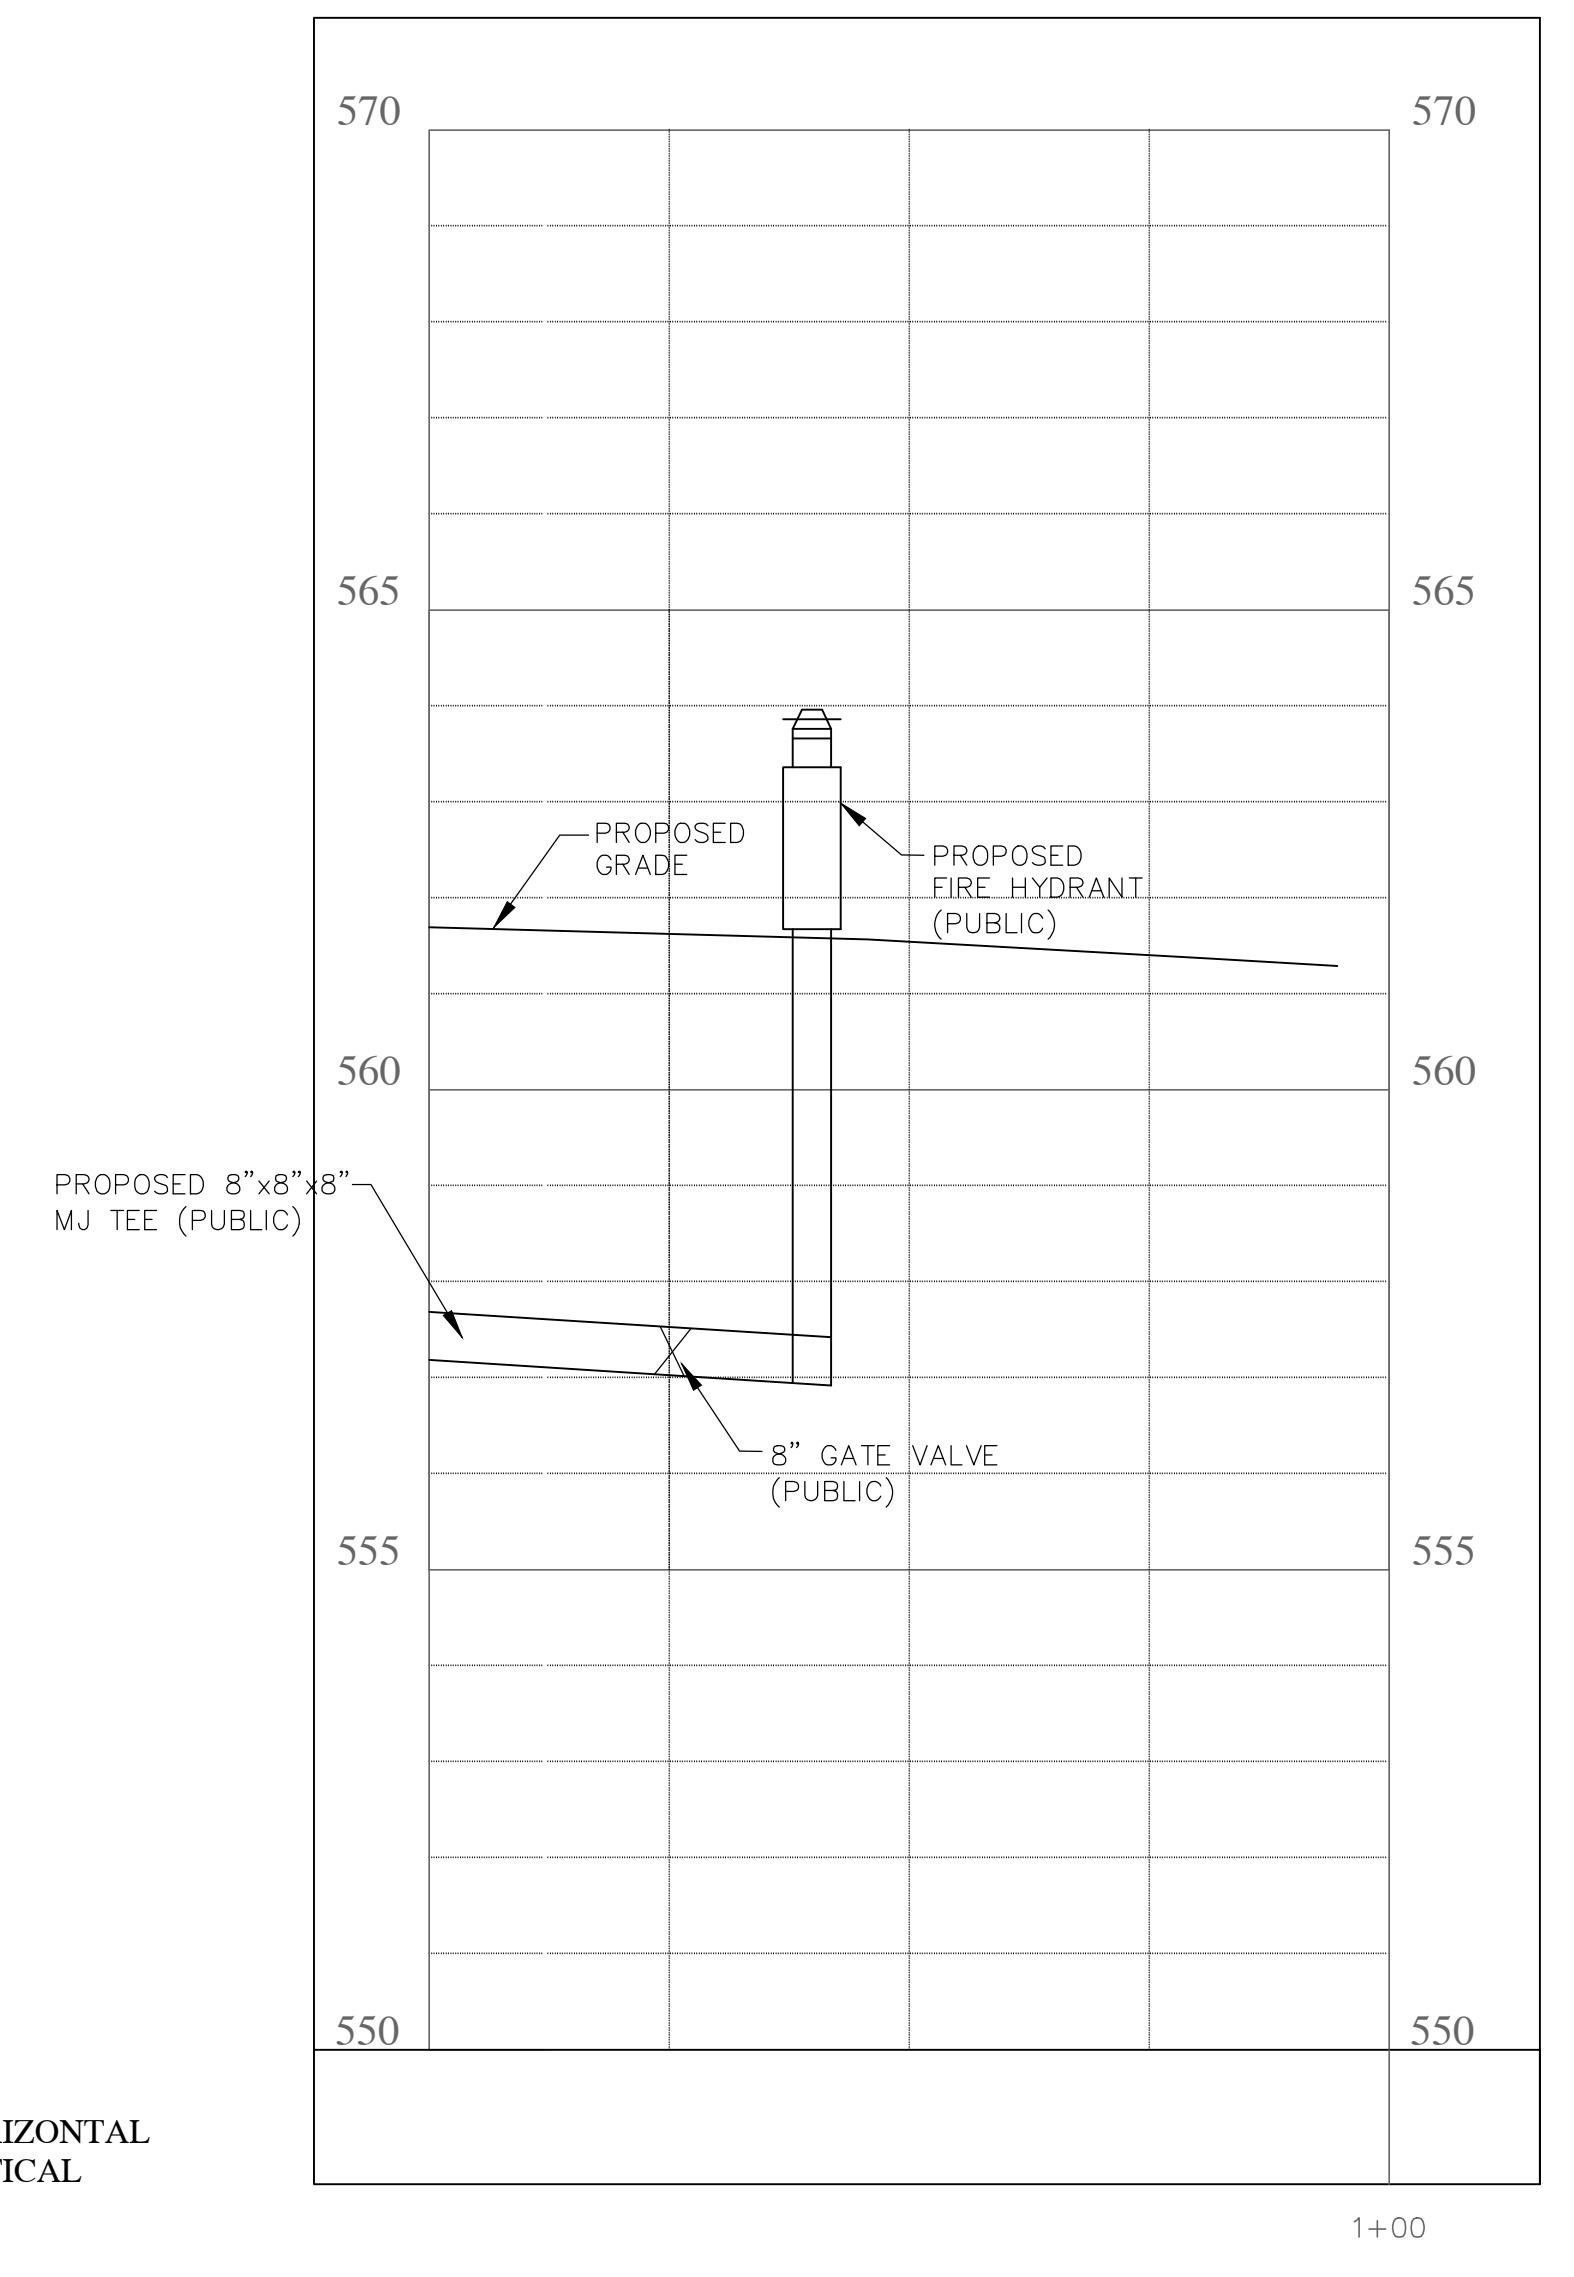

SCALE
1"=40' HORIZONTAL
1"=5' VERTICAL

1+00