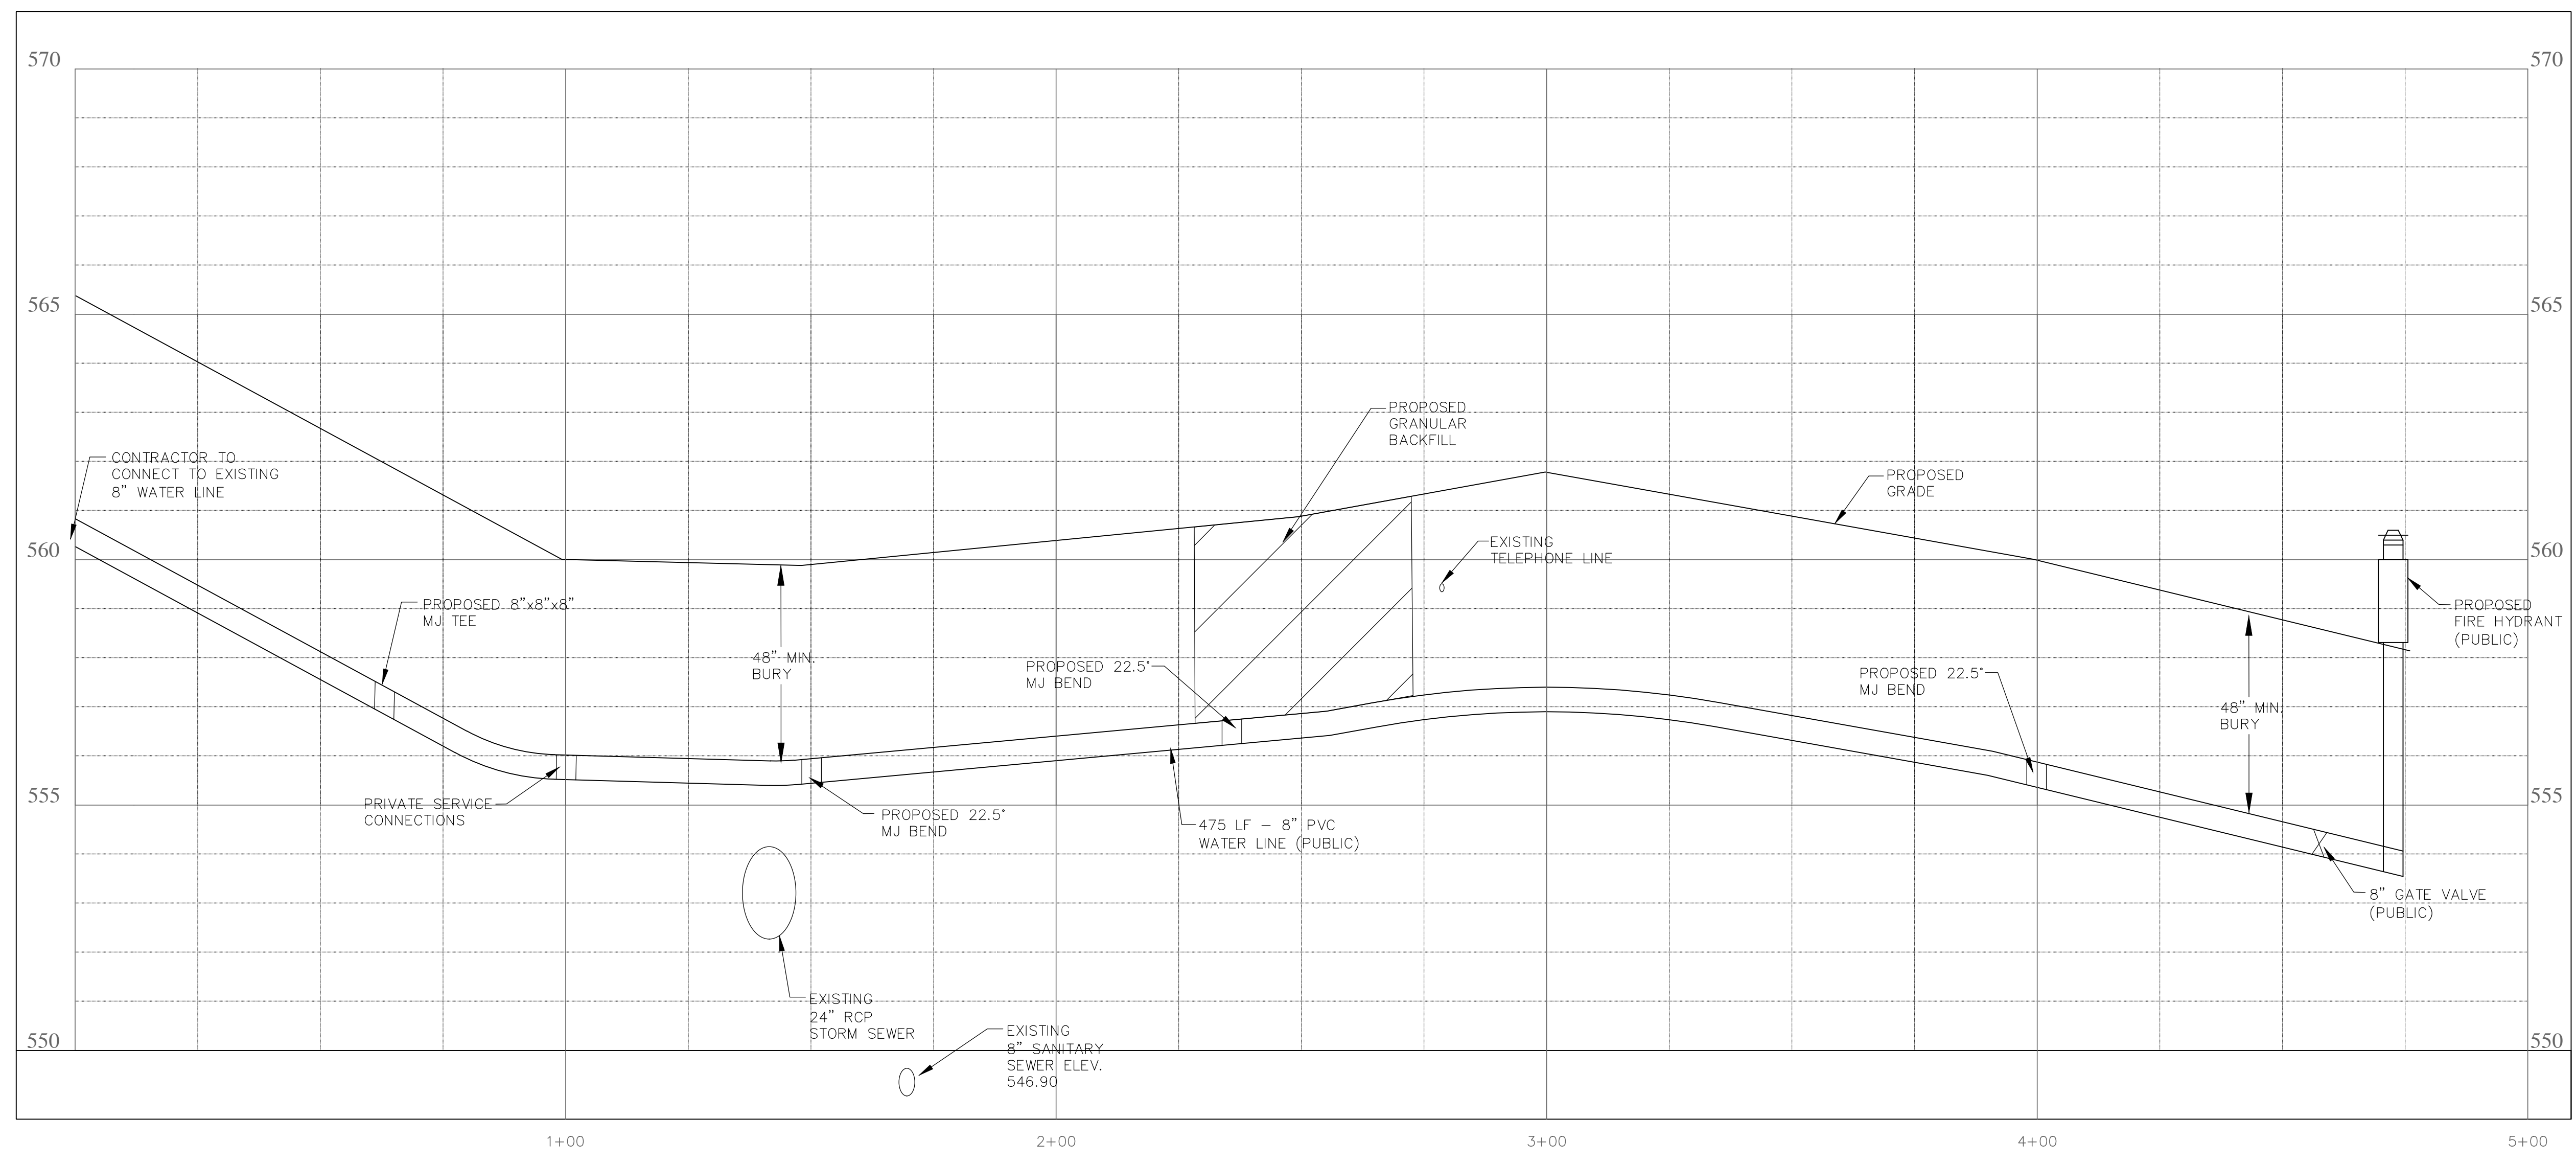

SCALE
1"=40' HORIZONTAL
1"=5' VERTICAL

WATERLINE PROFILES