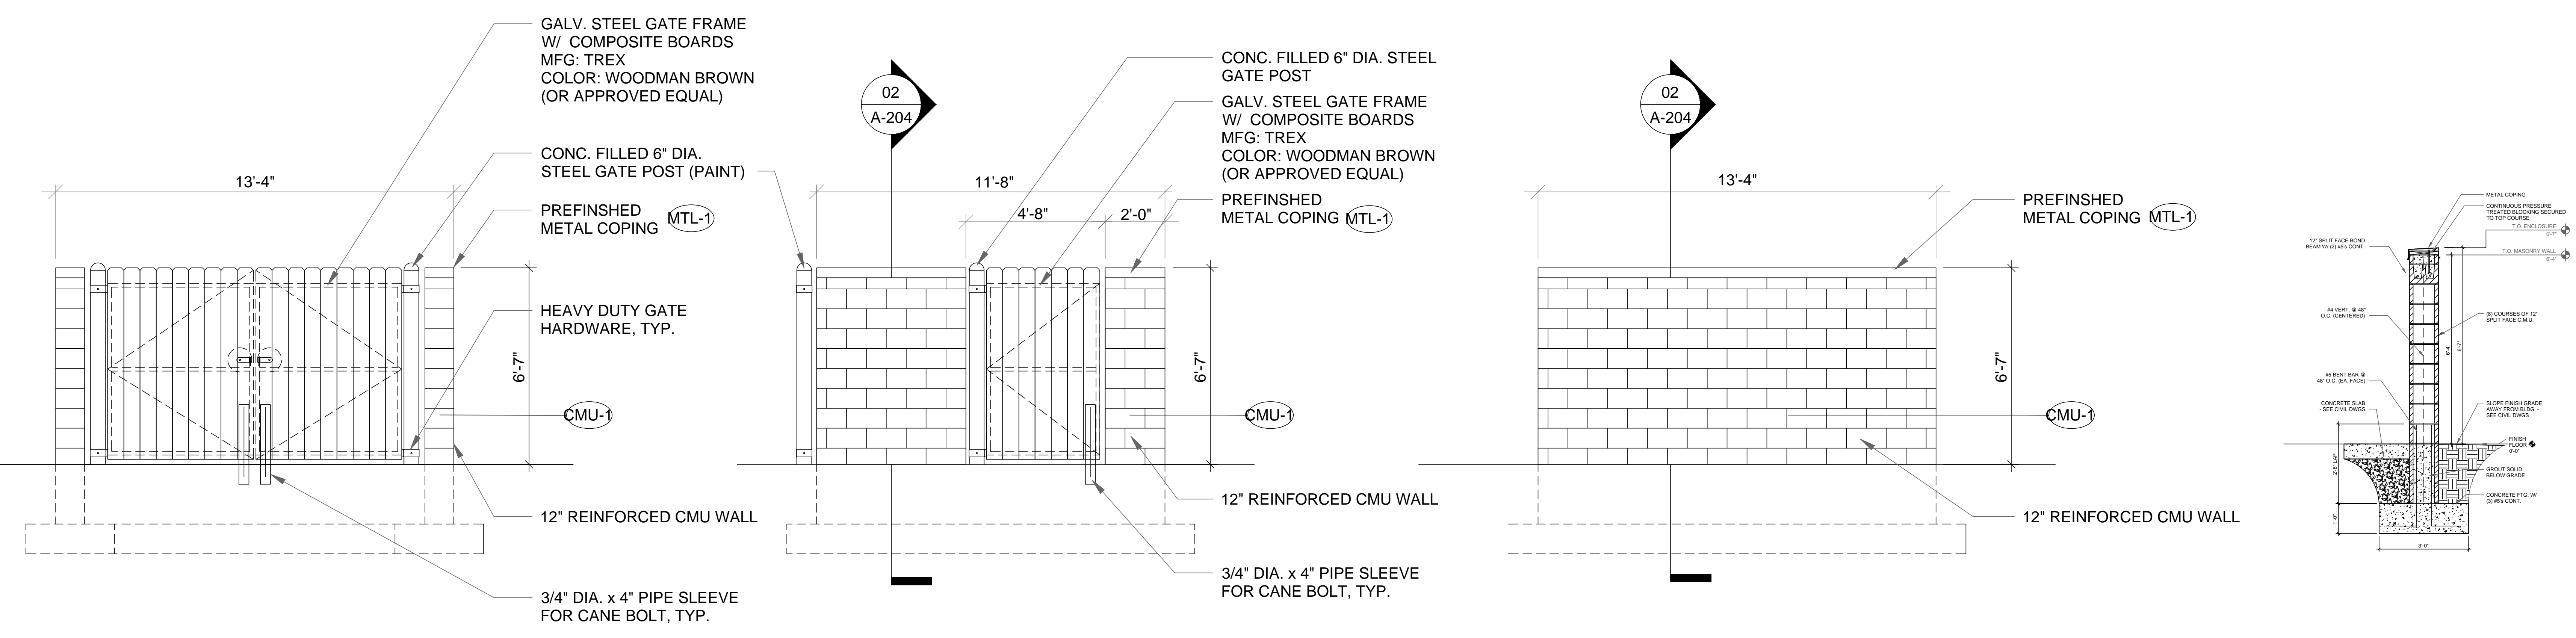

New Ground Up Building for:
PLANET FITNESS
914 Highway K
O'Fallon, MO 63366
St. Charles County
MTSTUDIO PROJECT NUMBER:

Civil
Construction
Details

C708

DUMPSTER ENCLOSURE DETAIL

NOT TO SCALE