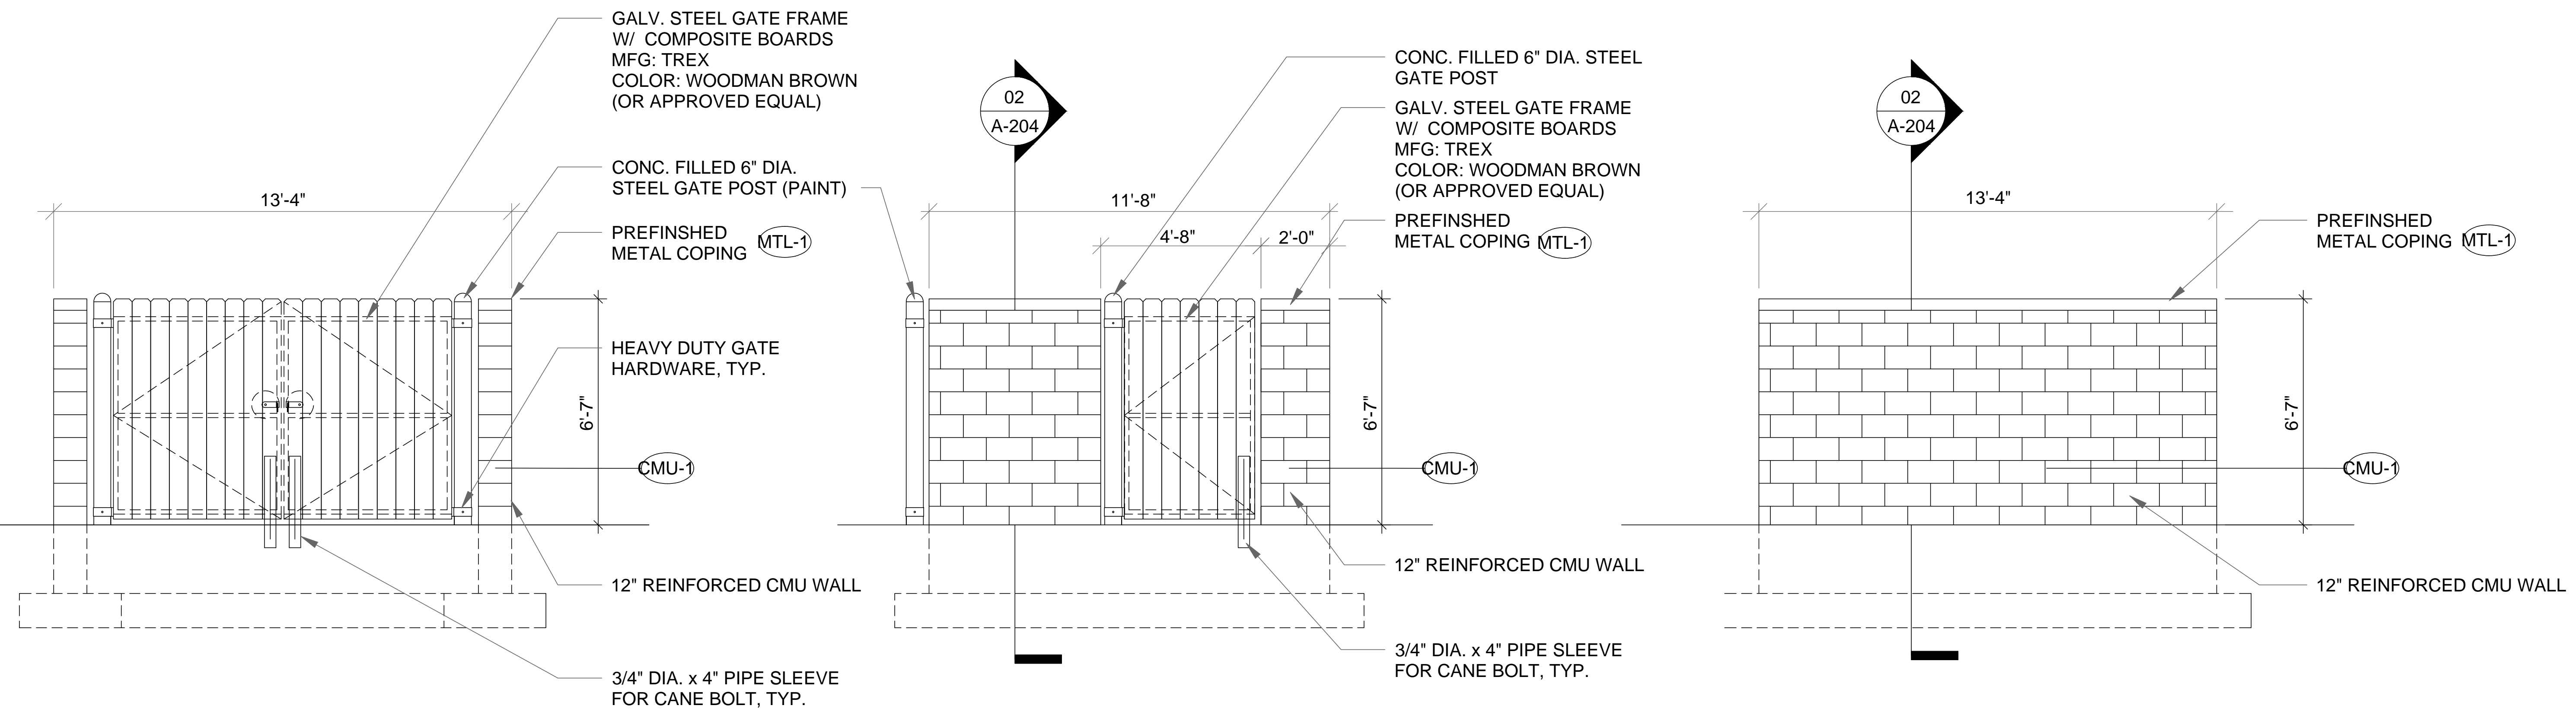

New Ground Up Building for:
PLANET FITNESS
914 Highway K
O'Fallon, MO 63366
St. Charles County
MTSTUDIO PROJECT NUMBER:

Civil
Construction
Details

C708

DUMPSTER ENCLOSURE DETAIL

NOT TO SCALE