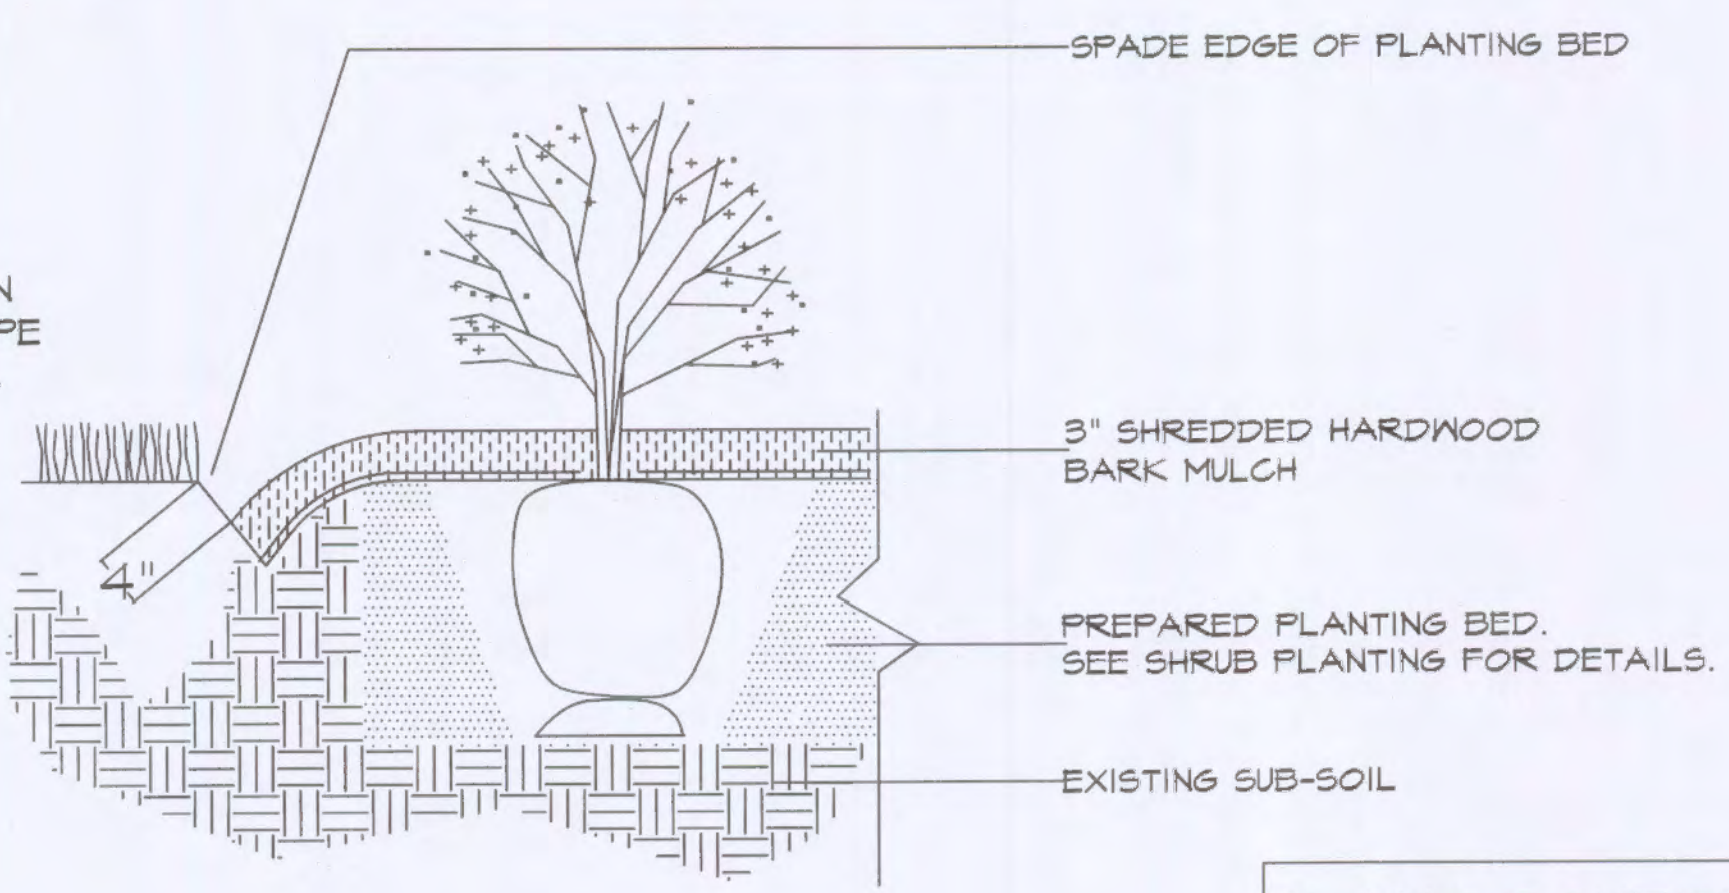

PLANTING PLAN FOR THE PROPOSED

Primrose School

O'FALLON, MISSOURI

DRAIN R. HARDY
CHECKED RUM/IGIB
DATE 11-26-13
SCALE 1"=20'-0"
JOB No. 2013-163
SHEET

L-2

OF TWO SHEETS

EVERGREEN TREE PLANTING

N.T.S.

SHRUB PLANTING

N.T.S.

PERENNIAL / ANNUAL PLANTING

N.T.S.

SPADE-CUT EDGE DETAIL

N.T.S.

TREE PROTECTION DETAIL

N.T.S.