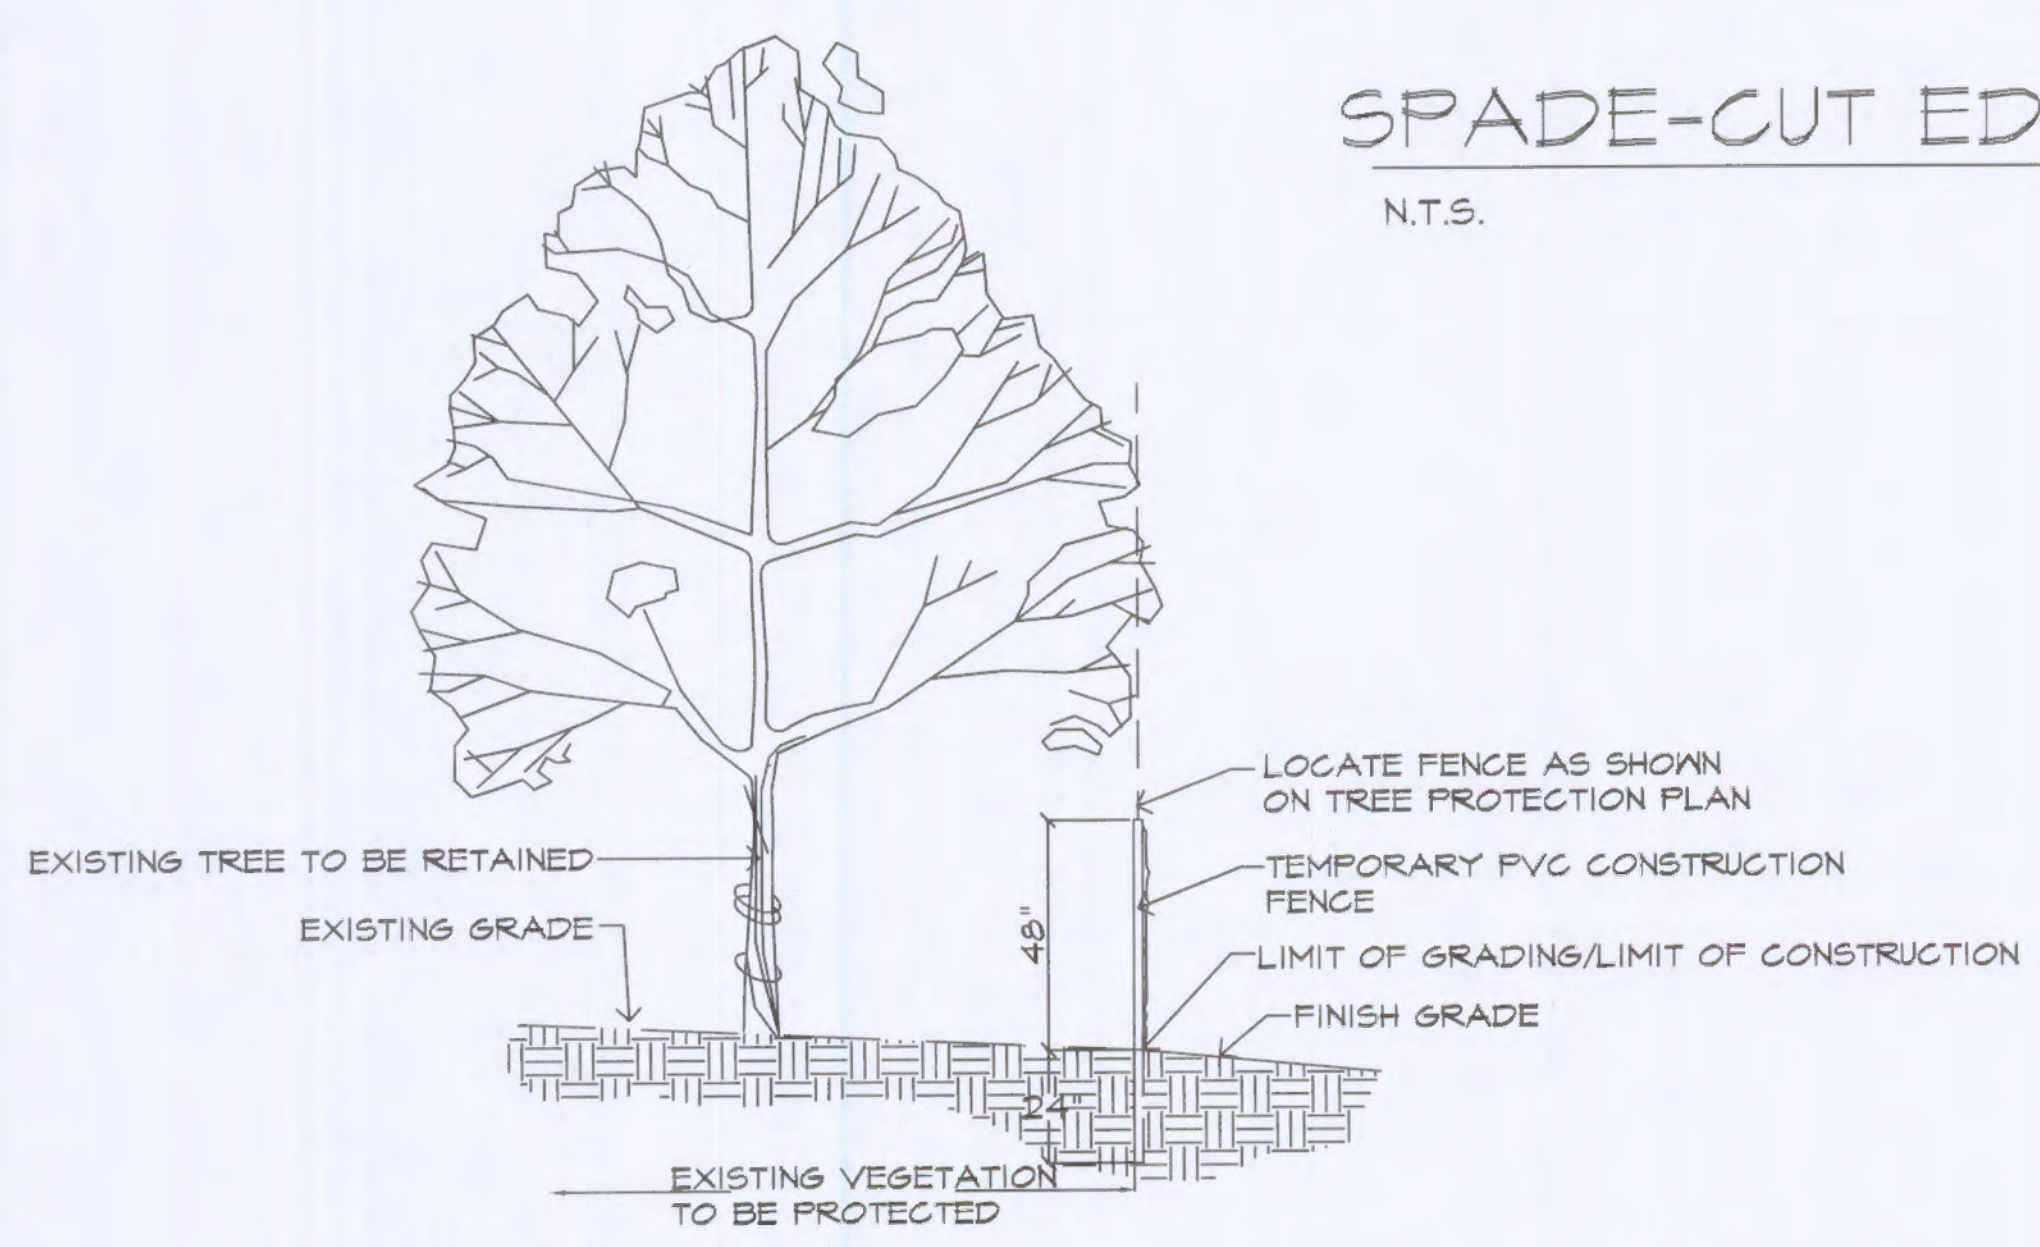

PLANTING PLAN FOR THE PROPOSED

Primrose School

O'FALLON, MISSOURI

DRAIN R. HARDY
CHECKED RUM/IGIB
DATE 11-26-13
SCALE 1"=20'-0"
JOB No. 2013-163
SHEET

L-2

OF TWO SHEETS

EVERGREEN TREE PLANTING

N.T.S.

SHRUB PLANTING

N.T.S.

PERENNIAL / ANNUAL PLANTING

N.T.S.

SPADE-CUT EDGE DETAIL

N.T.S.

TREE PROTECTION DETAIL

N.T.S.