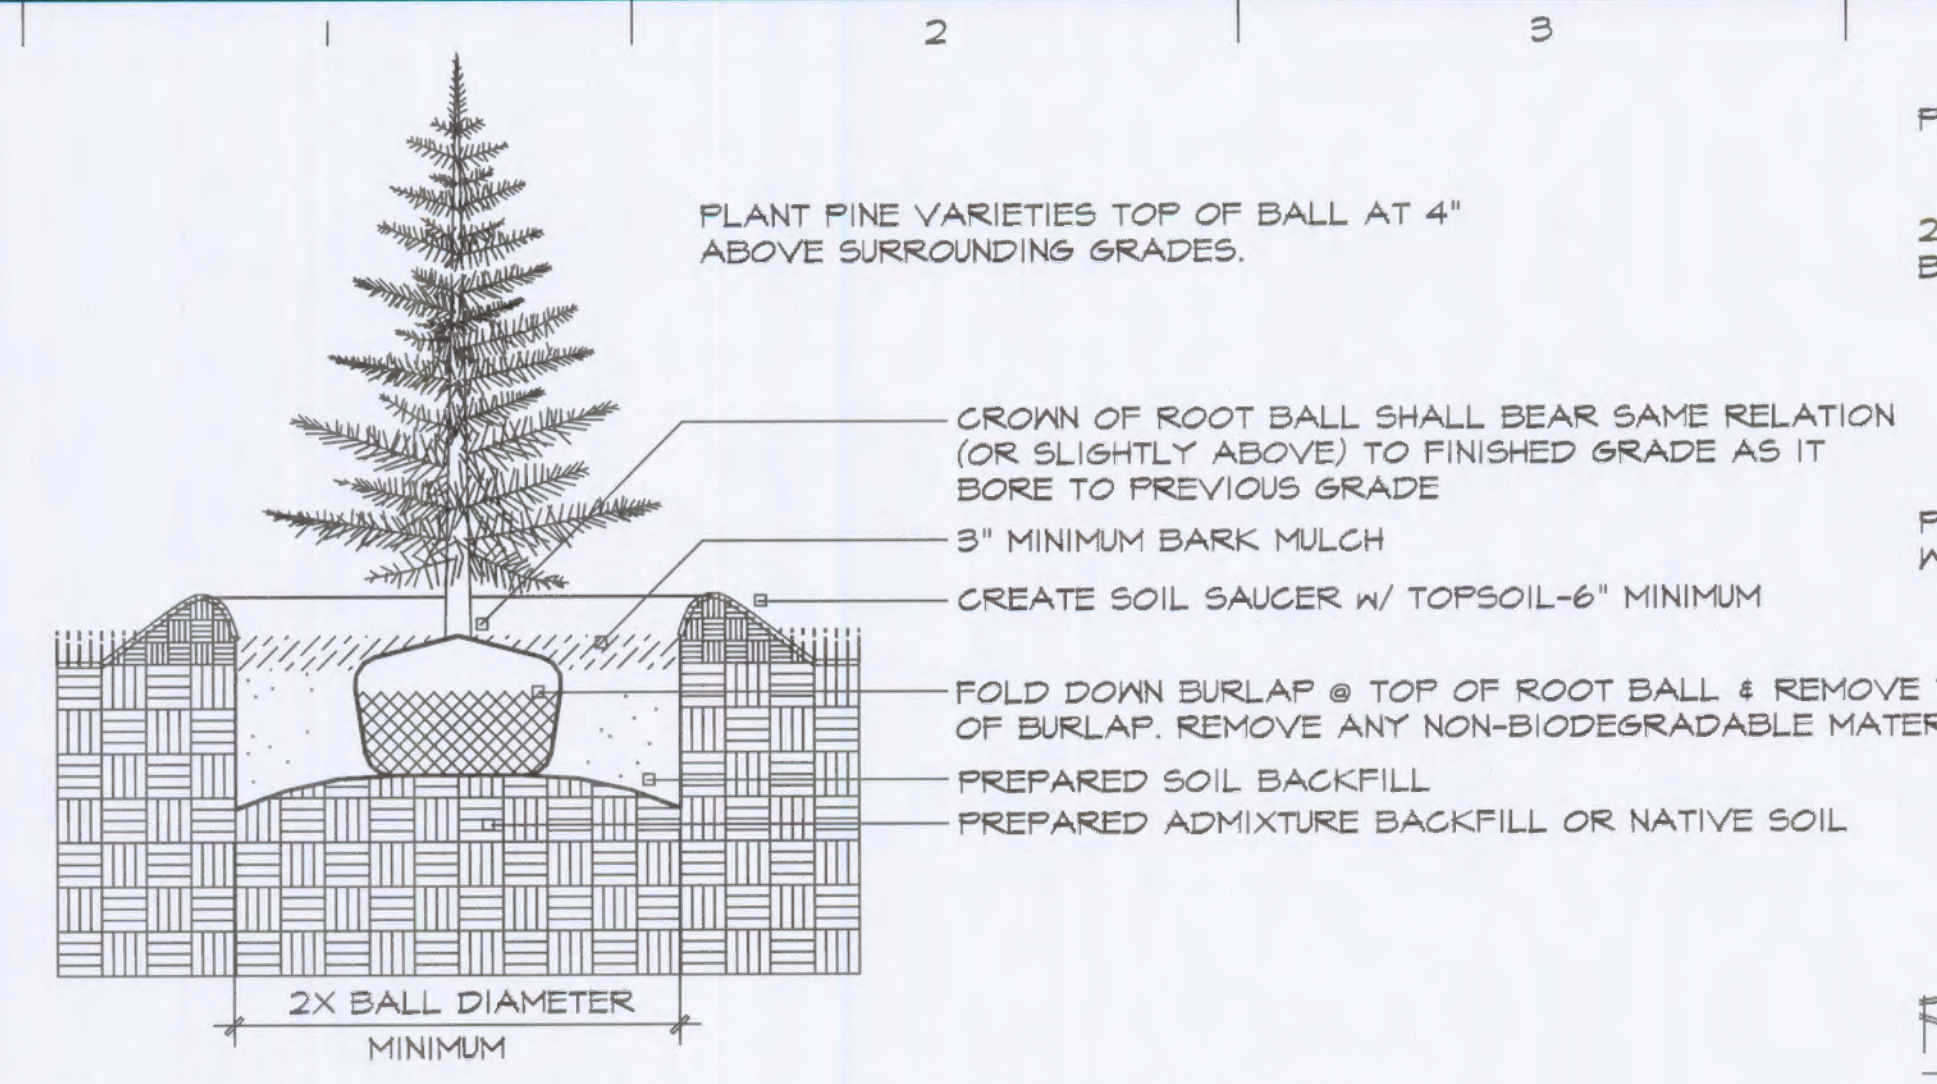

PLANTING PLAN FOR THE PROPOSED

Primrose School

O'FALLON, MISSOURI

DRAIN R. HARDY
CHECKED RUM/IGIB
DATE 11-26-13
SCALE 1"=20'-0"
JOB No. 2013-163
SHEET

L-2

OF TWO SHEETS

EVERGREEN TREE PLANTING

N.T.S.

SHRUB PLANTING

N.T.S.

PERENNIAL / ANNUAL PLANTING

N.T.S.

SPADE-CUT EDGE DETAIL

N.T.S.

TREE PROTECTION DETAIL

N.T.S.