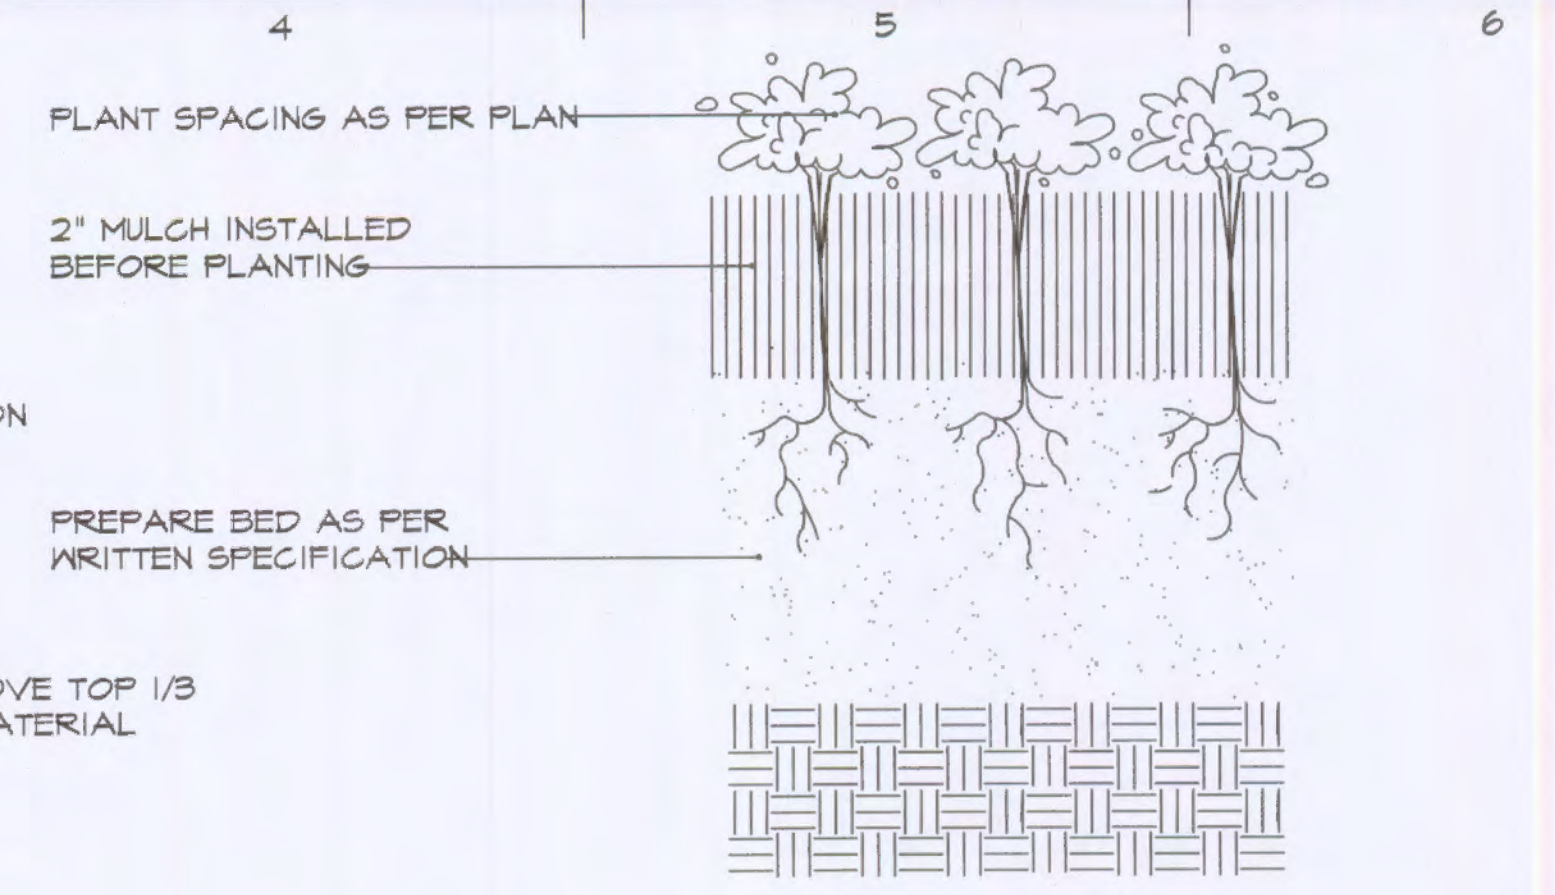

PLANTING PLAN FOR THE PROPOSED

Primrose School

O'FALLON, MISSOURI

DRAIN R. HARDY
CHECKED RUM/IGIB
DATE 11-26-13
SCALE 1"=20'-0"
JOB No. 2013-163
SHEET

L-2

OF TWO SHEETS

EVERGREEN TREE PLANTING

N.T.S.

SHRUB PLANTING

N.T.S.

PERENNIAL / ANNUAL PLANTING

N.T.S.

SPADE-CUT EDGE DETAIL

N.T.S.

TREE PROTECTION DETAIL

N.T.S.