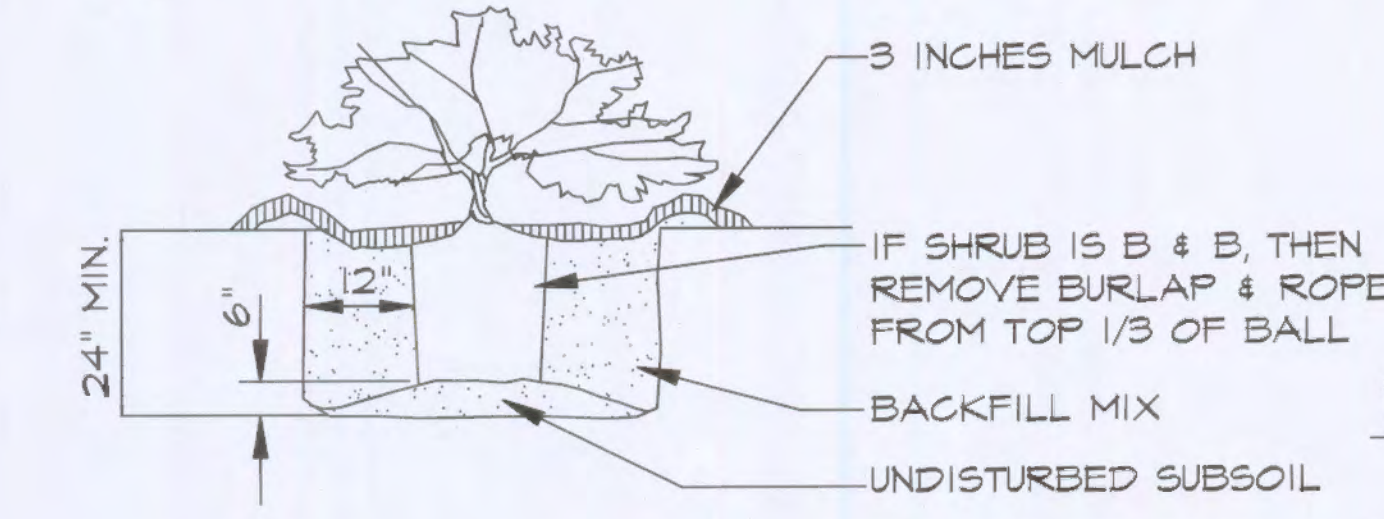

PLANTING PLAN FOR THE PROPOSED

Primrose School

O'FALLON, MISSOURI

DRAIN R. HARDY
CHECKED RUM/IGIB
DATE 11-26-13
SCALE 1"=20'-0"
JOB No. 2013-163
SHEET

L-2

OF TWO SHEETS

EVERGREEN TREE PLANTING

N.T.S.

SHRUB PLANTING

N.T.S.

PERENNIAL / ANNUAL PLANTING

N.T.S.

SPADE-CUT EDGE DETAIL

N.T.S.

TREE PROTECTION DETAIL

N.T.S.