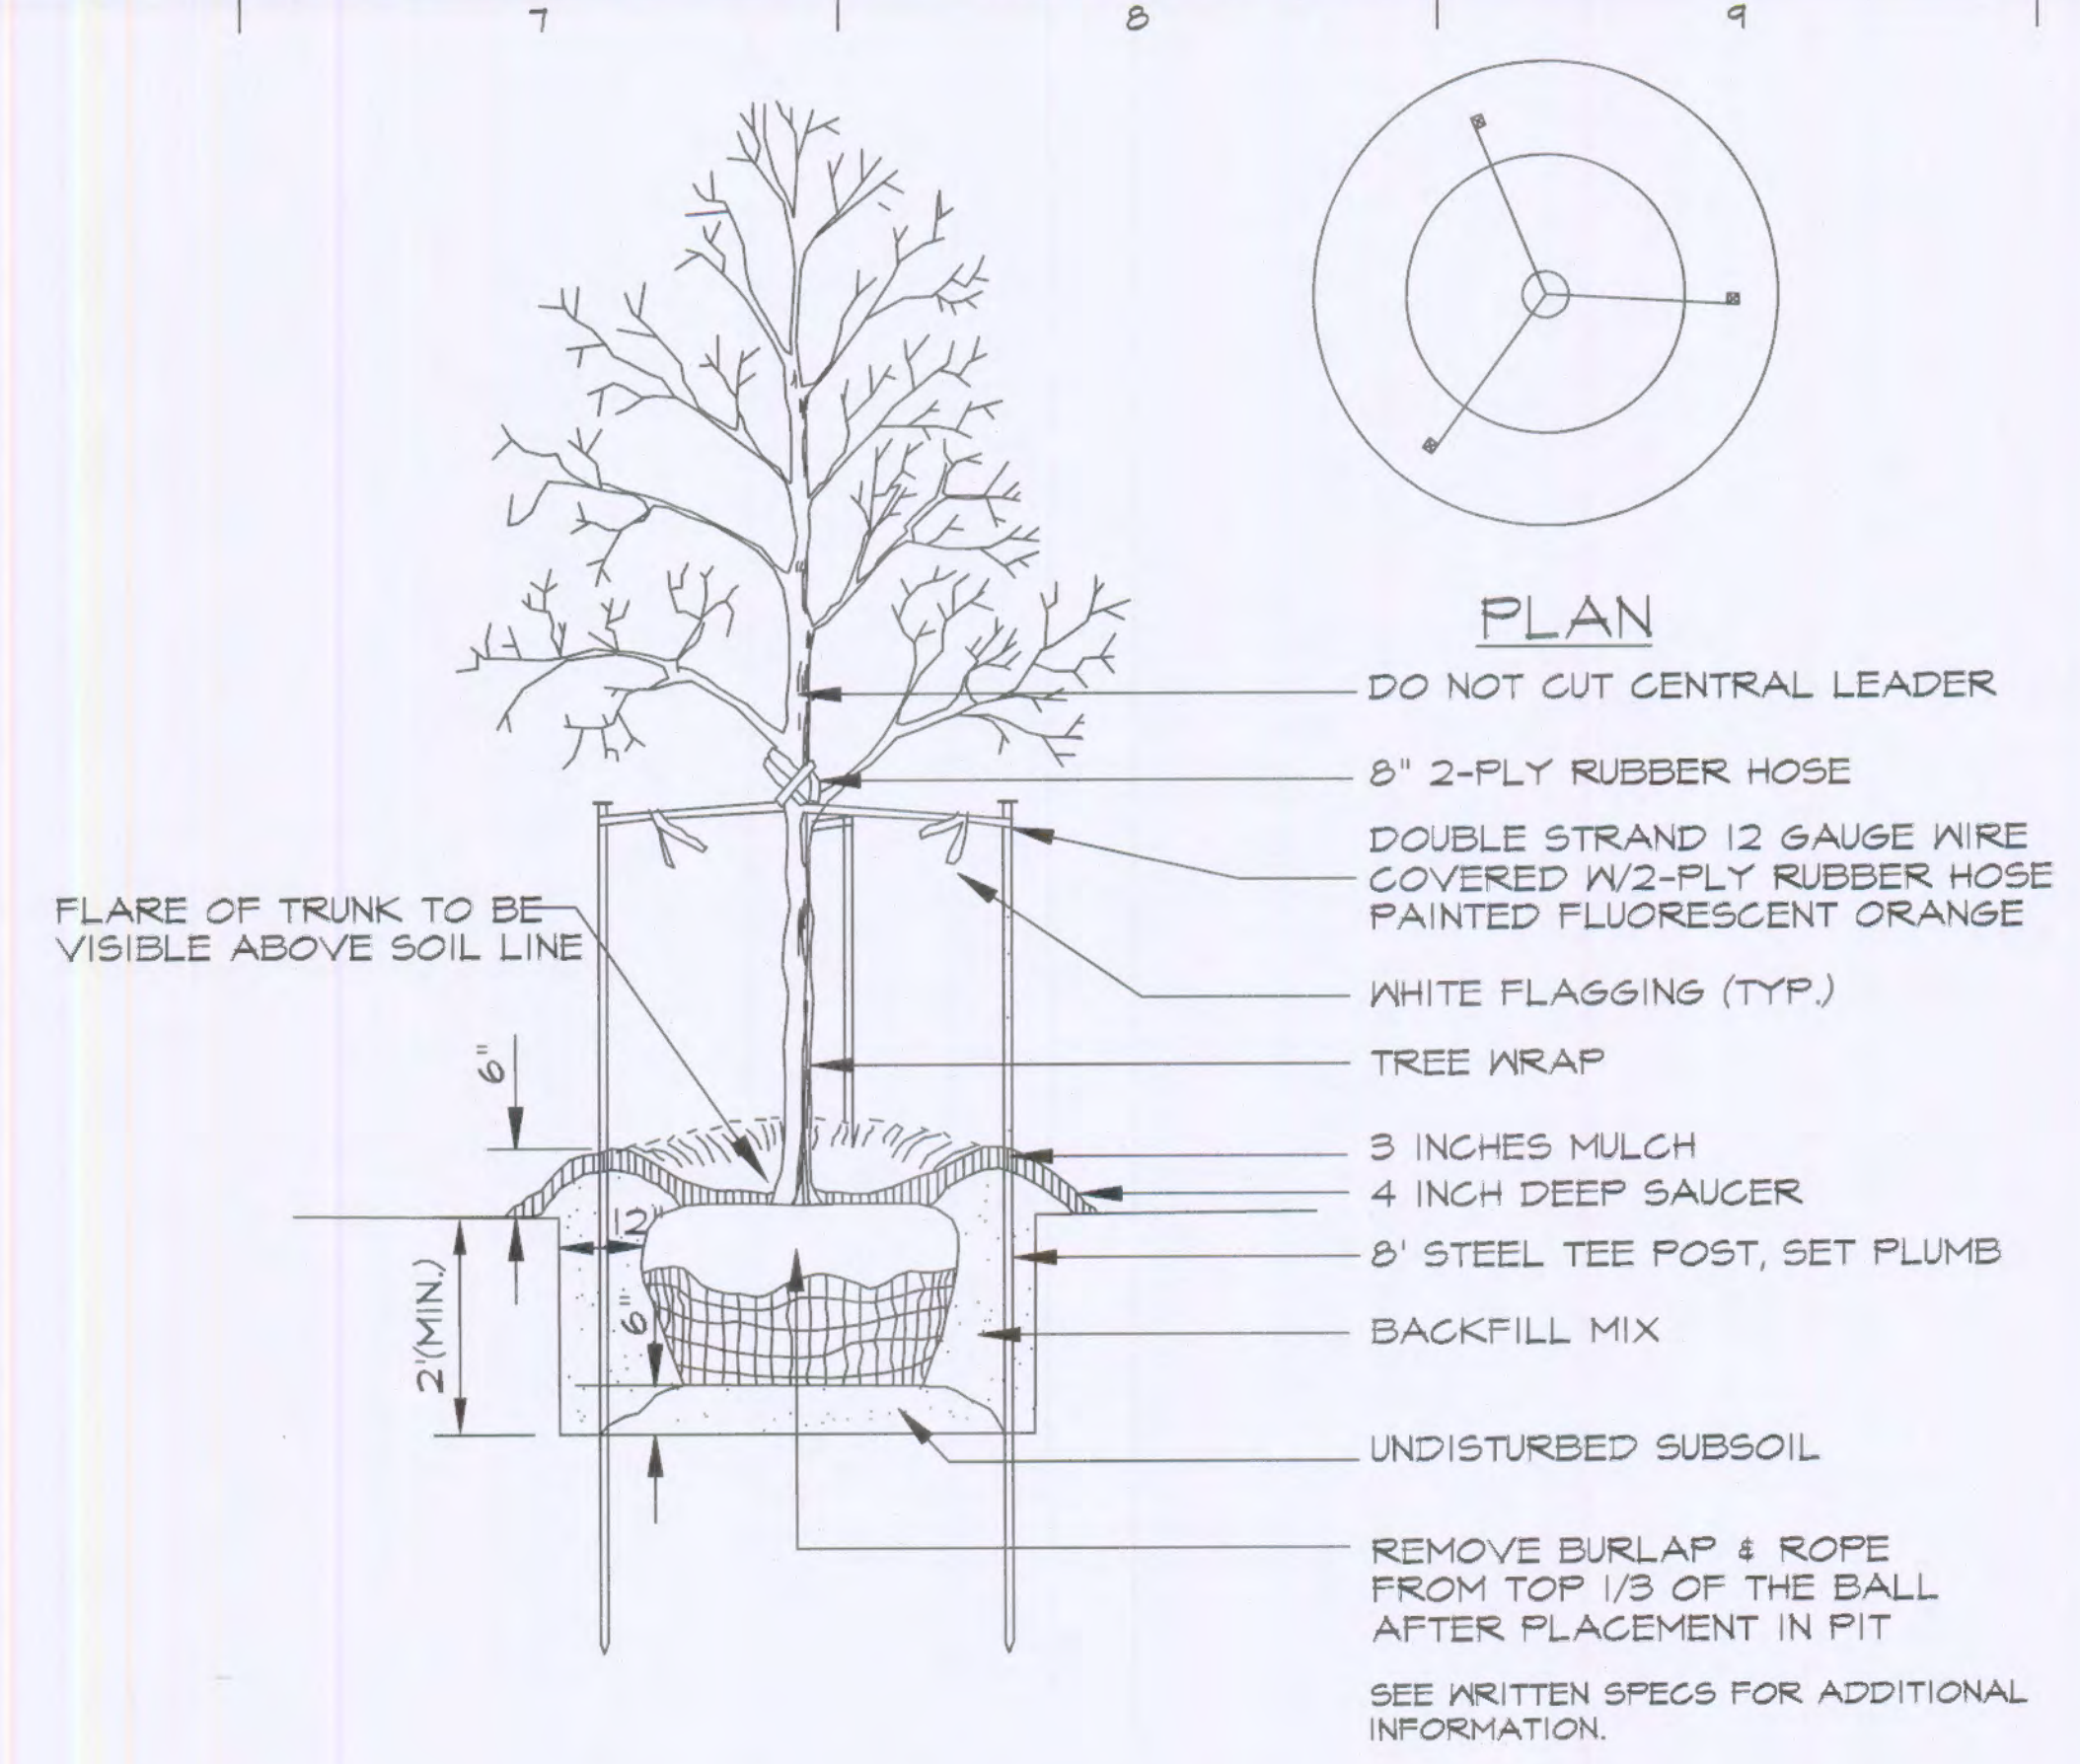

PLANTING PLAN FOR THE PROPOSED

Primrose School

O'FALLON, MISSOURI

DRAIN R. HARDY
CHECKED RUM/IGIB
DATE 11-26-13
SCALE 1"=20'-0"
JOB No. 2013-163
SHEET

L-2

OF TWO SHEETS

EVERGREEN TREE PLANTING

N.T.S.

SHRUB PLANTING

N.T.S.

PERENNIAL / ANNUAL PLANTING

N.T.S.

SPADE-CUT EDGE DETAIL

N.T.S.

TREE PROTECTION DETAIL

N.T.S.