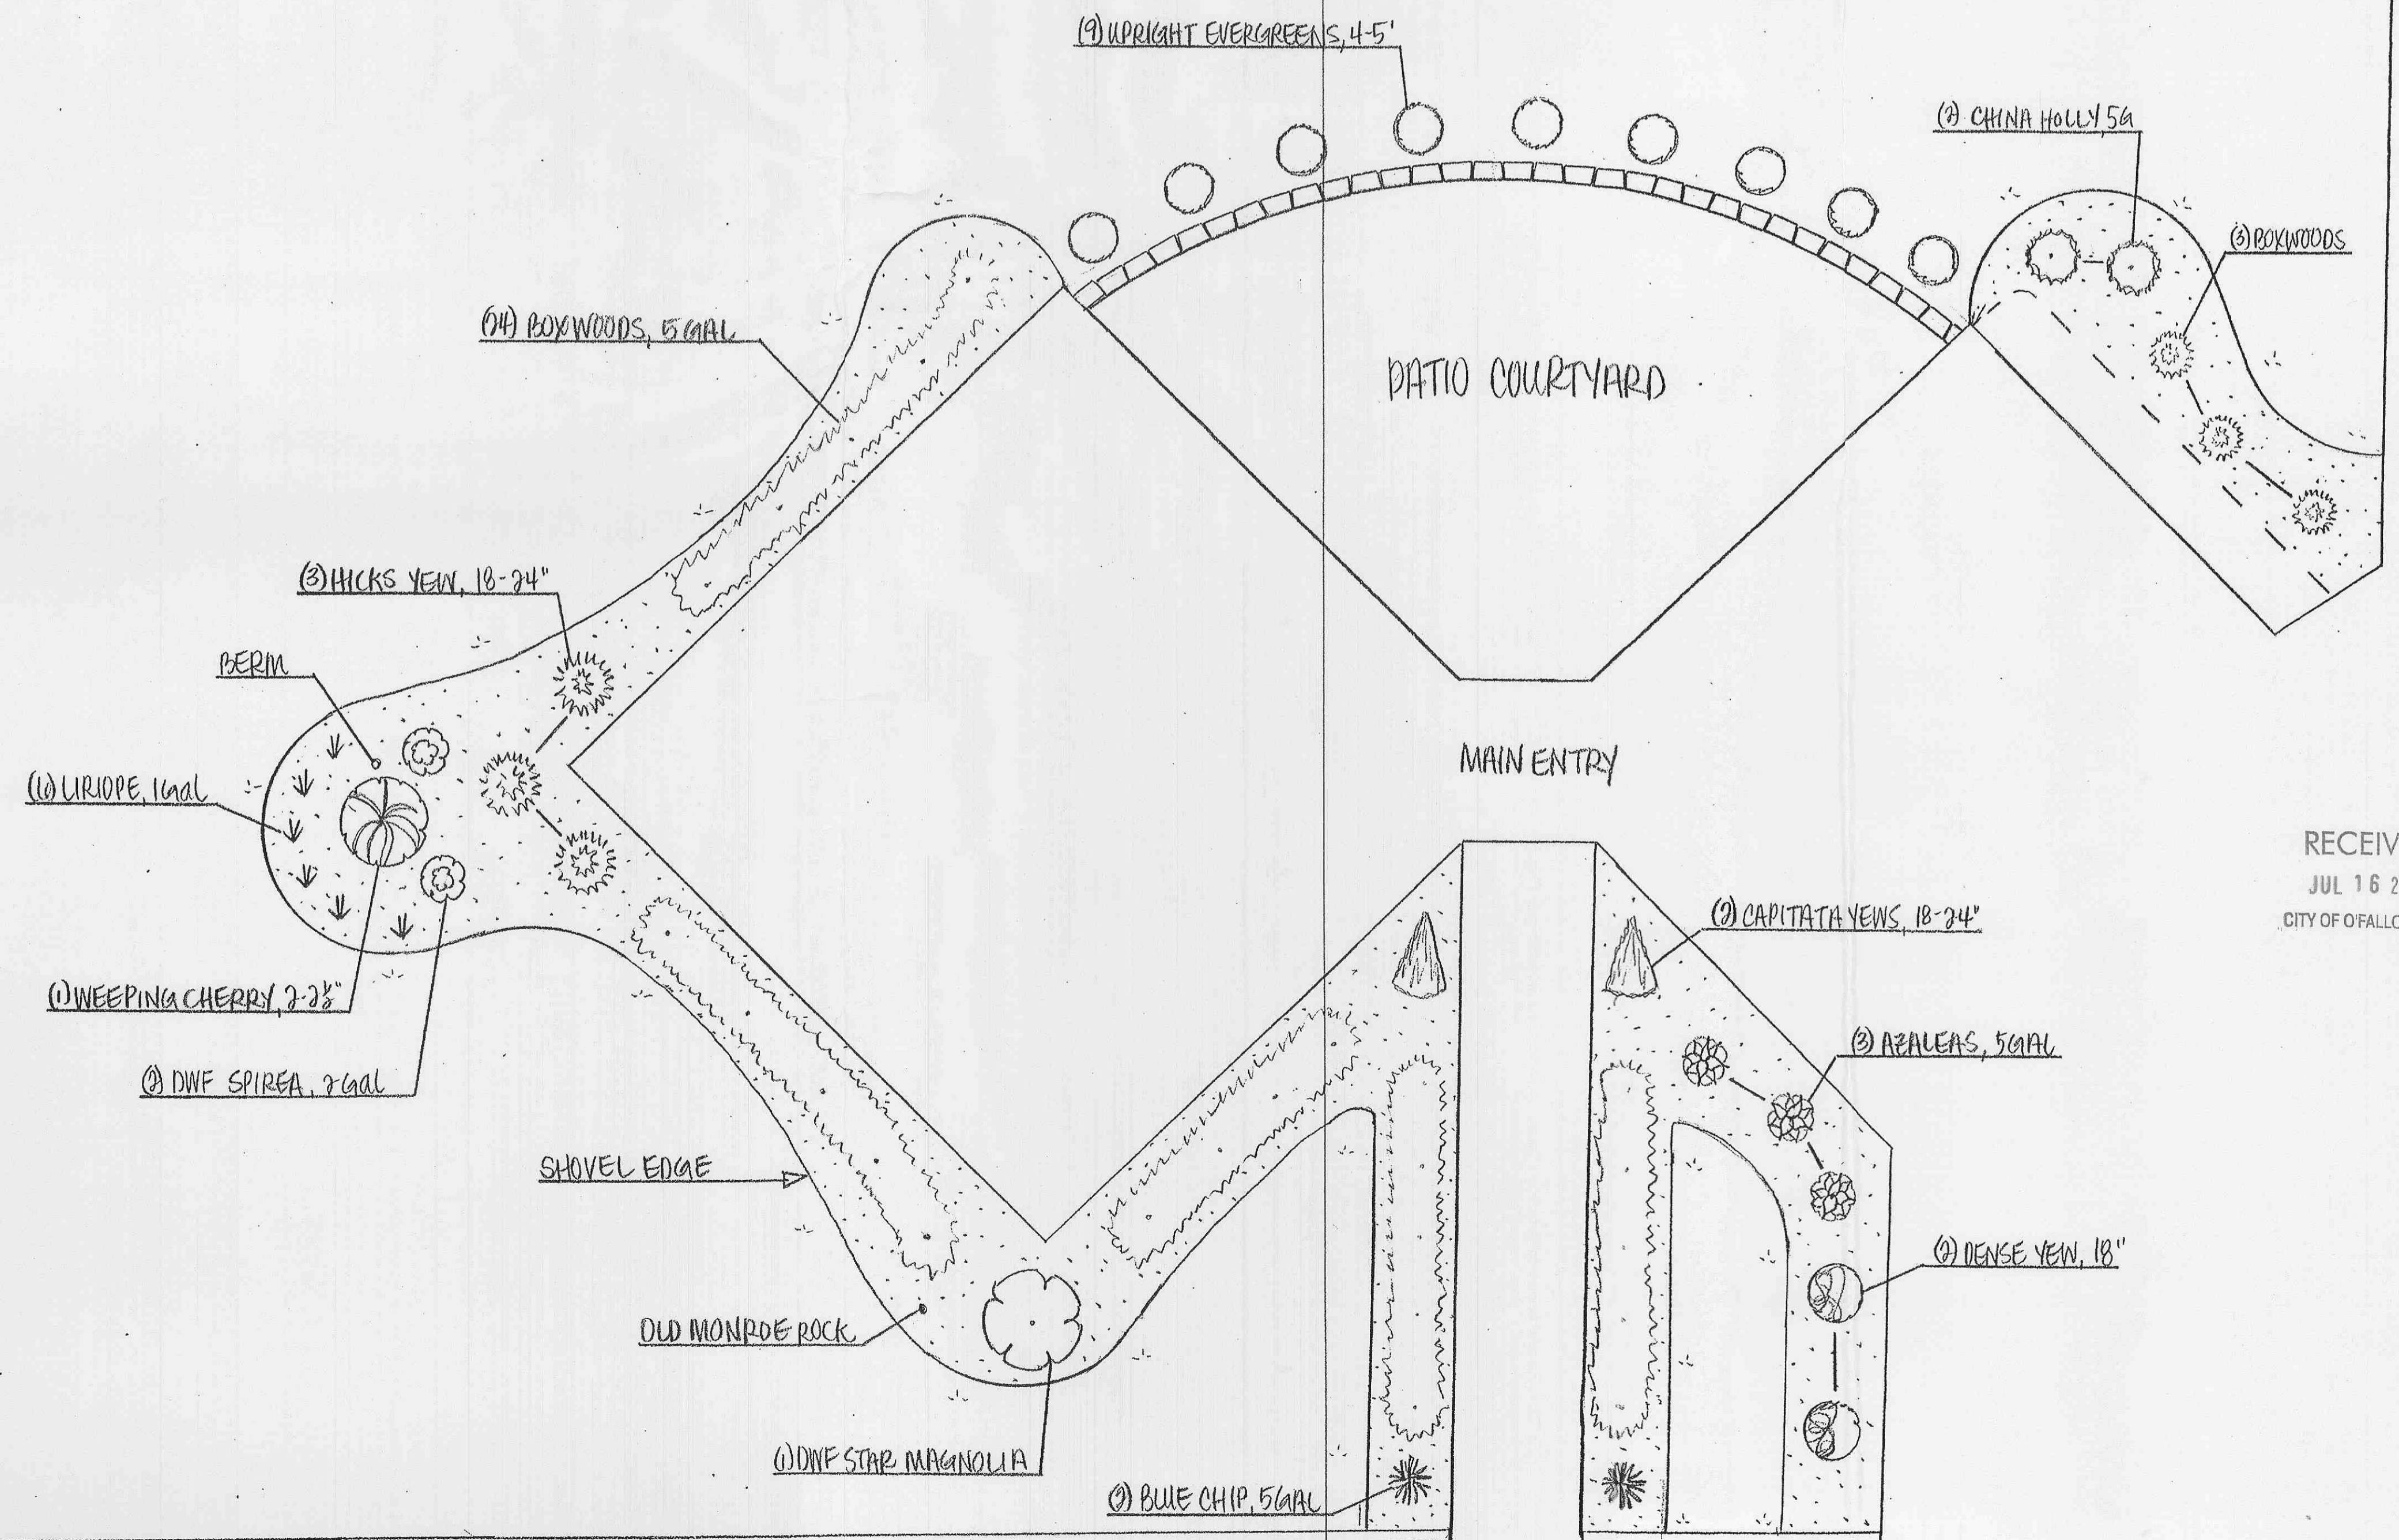

# ROSCH COMPANY

DESIGN BY:  
BAXTER GARDENS WEST  
JULY 11, 2003 1/8" = 1'

REVISED PLAN

RECEIVED  
JUL 16 2003  
CITY OF FALLON, MO