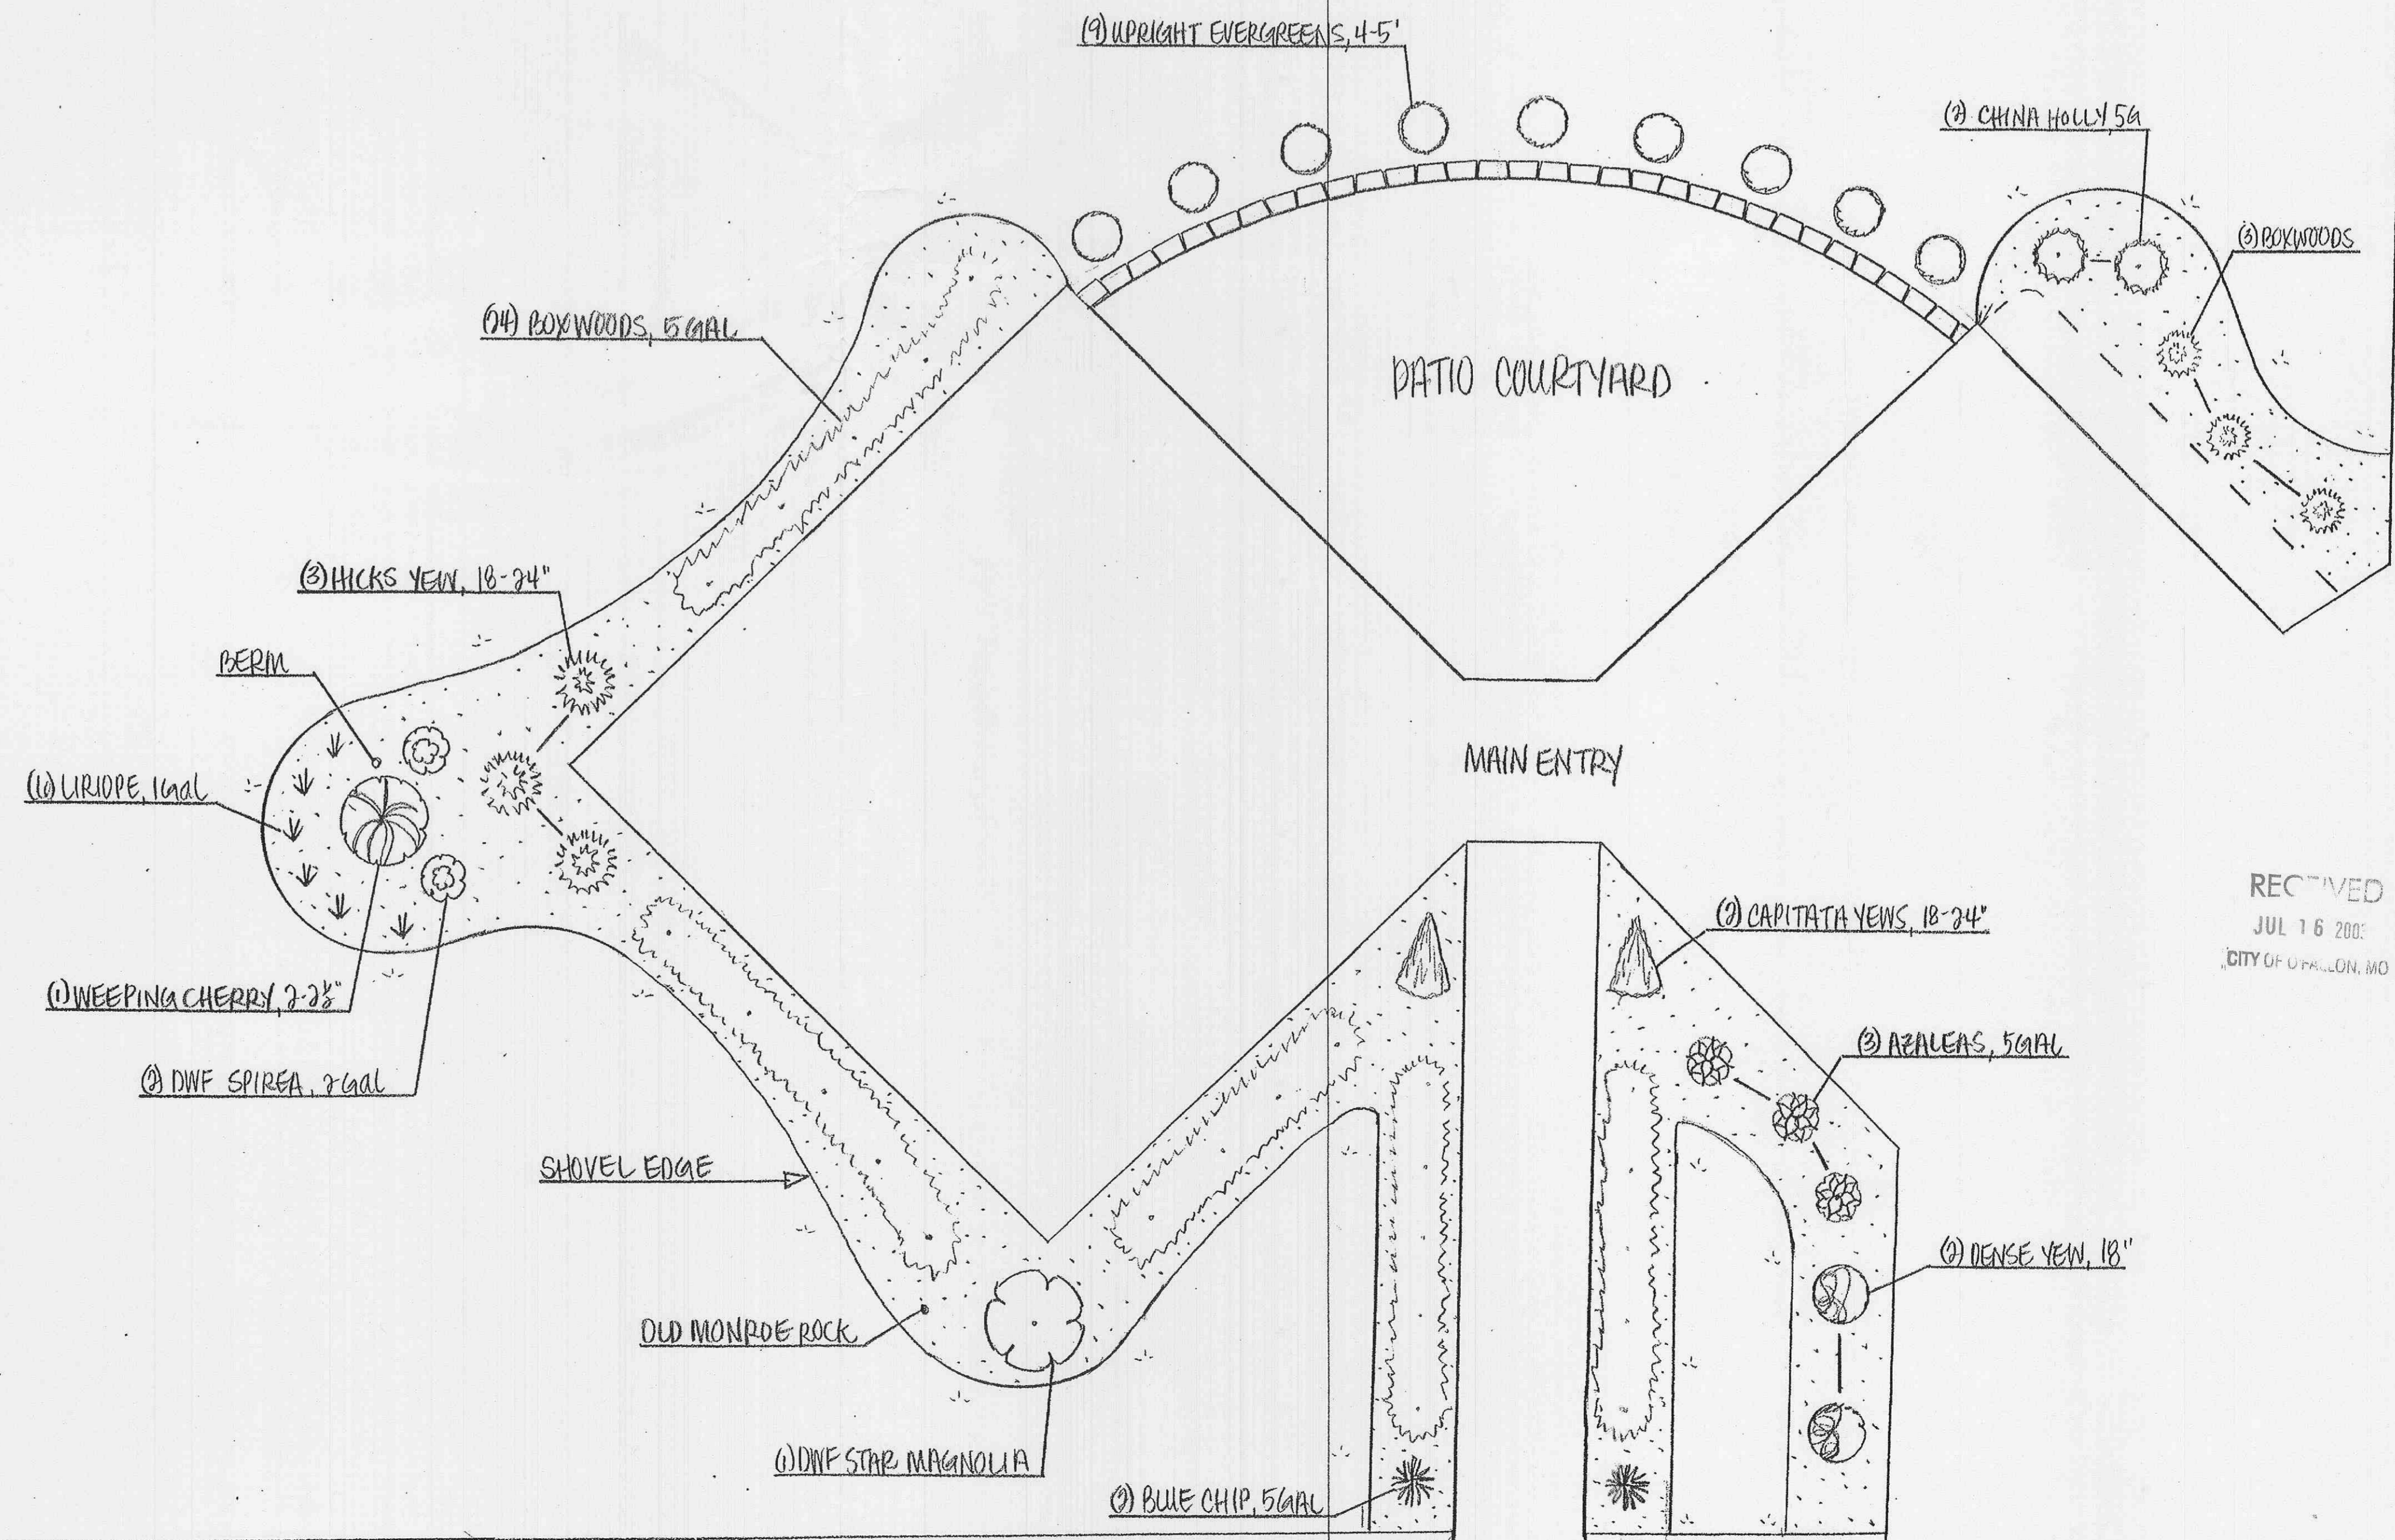

# ROSCH COMPANY

DESIGN BY:  
BAXTER GARDENS WEST  
JULY 11, 2003 1/8" = 1'

REVISED PLAN

RECEIVED  
JUL 16 2003  
CITY OF FALLON, MO