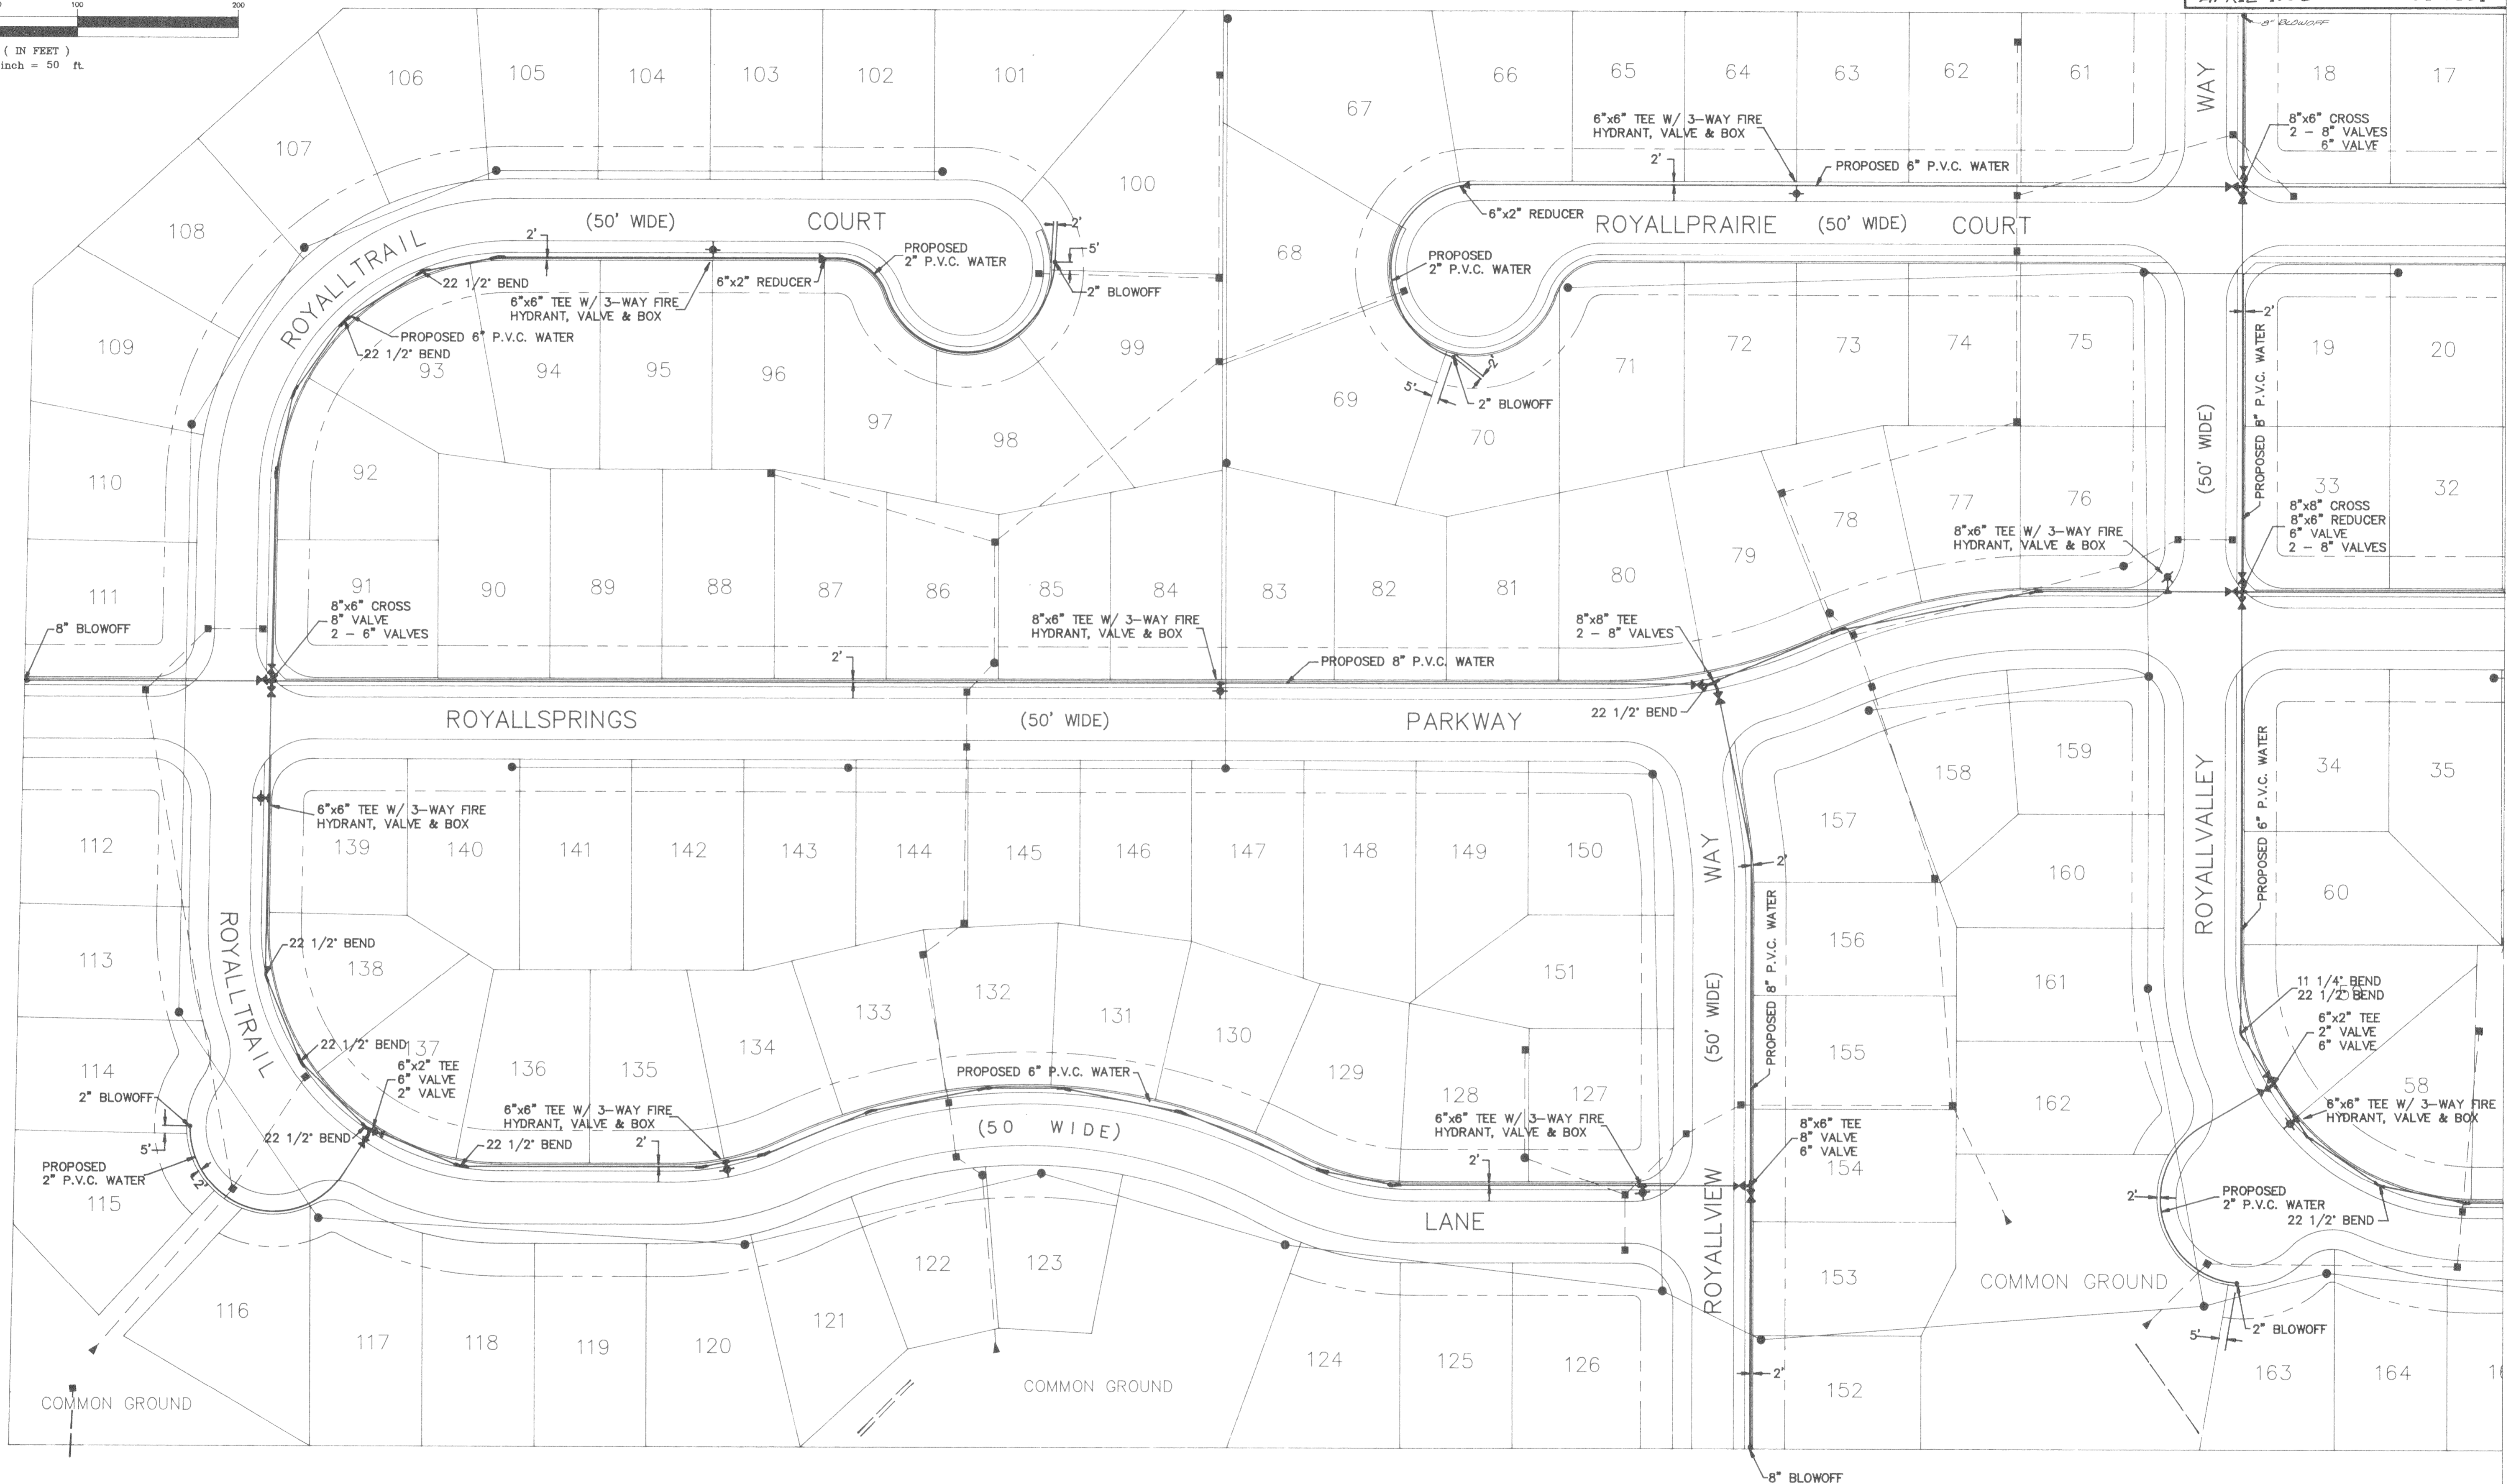

GRAPHIC SCALE

(IN FEET)
 1 inch = 50 ft

NOTE :
 ALL BENDS ARE 11 1/4' BENDS UNLESS OTHERWISE NOTED.