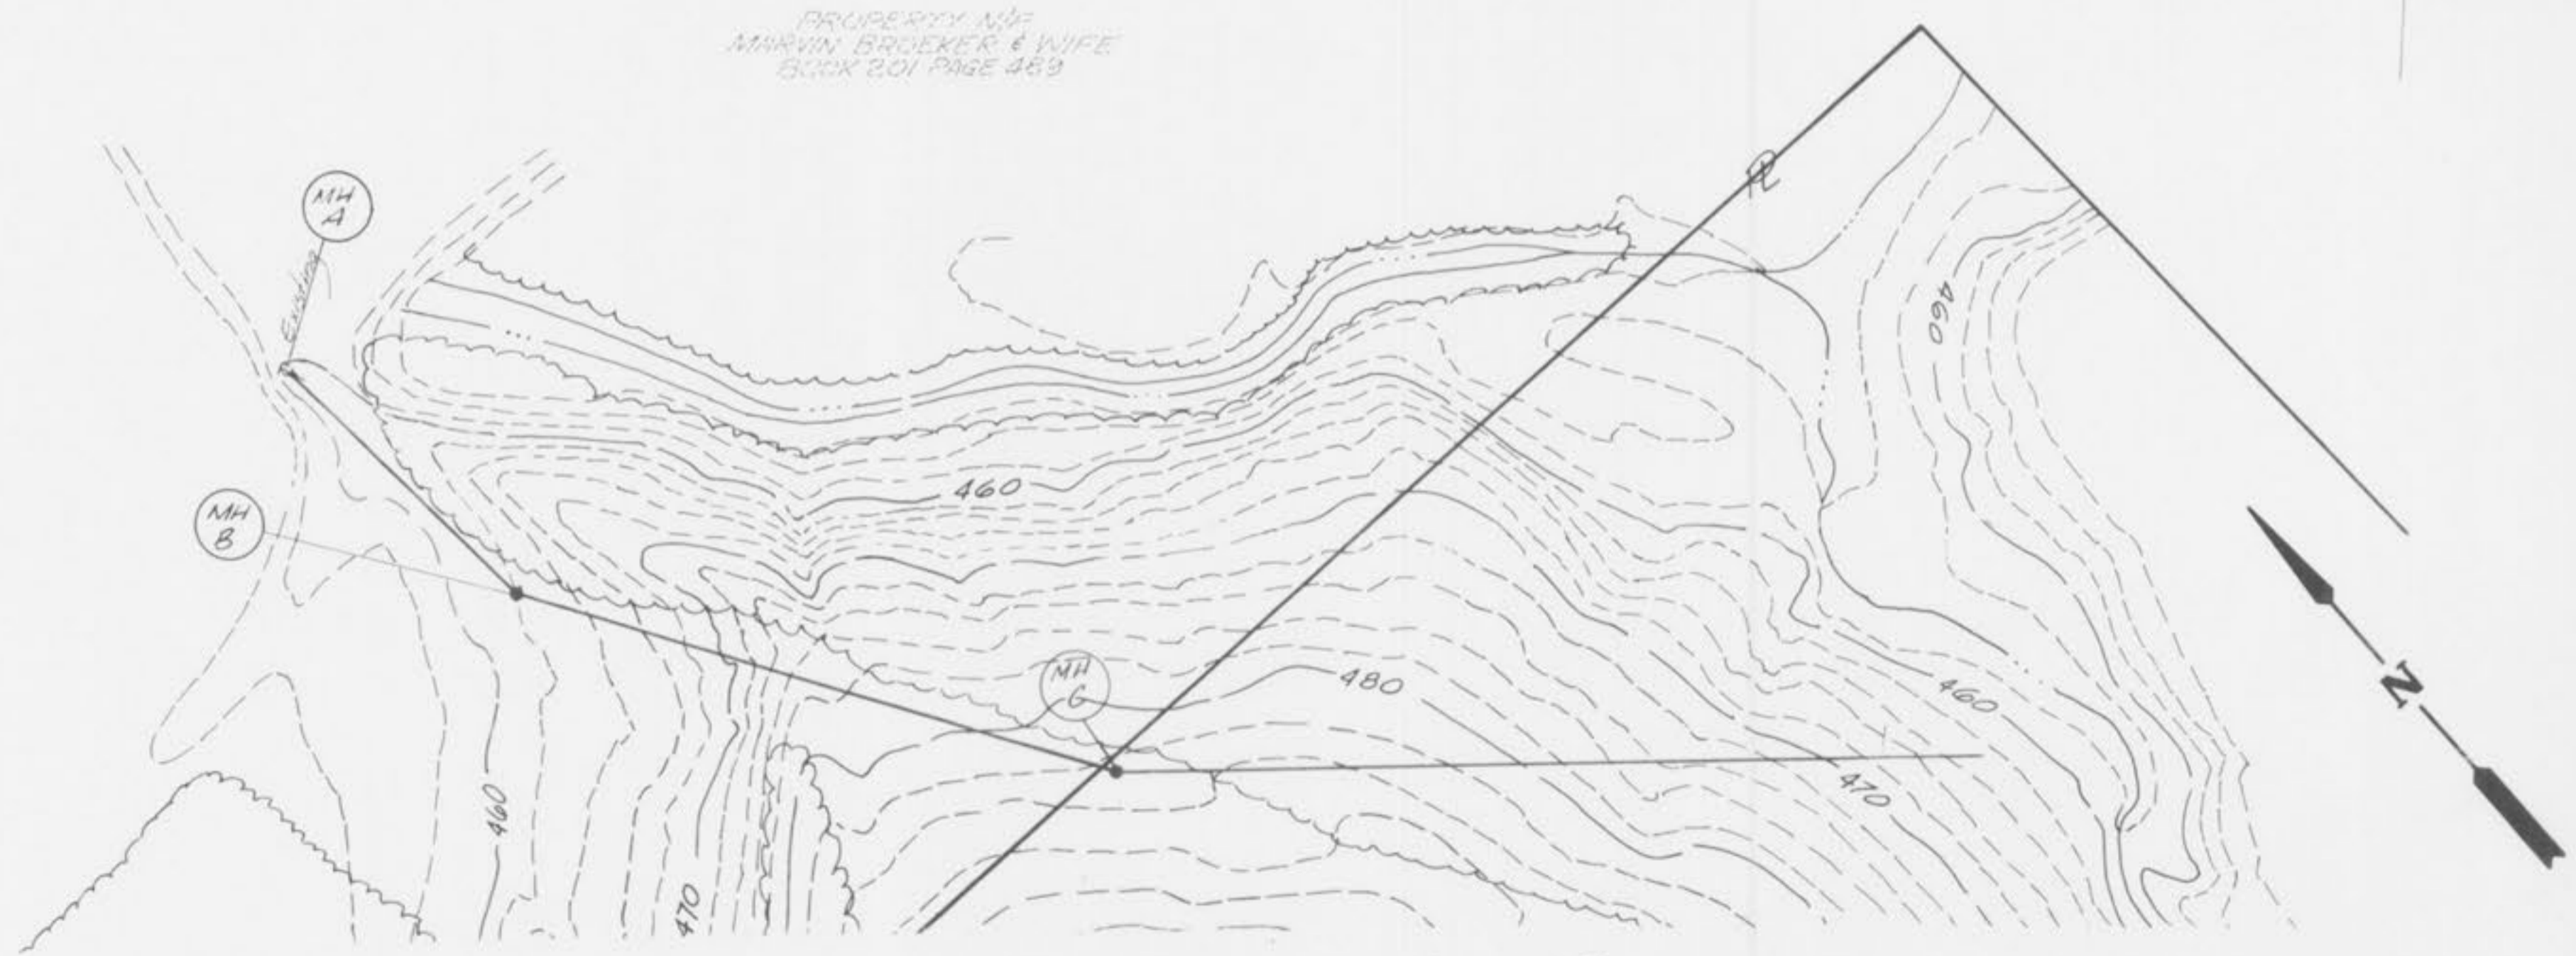

SCALE: 1"=50'

PROPERTY INT  
 LEO L. KREIDER & WIFE  
 PARCEL 1 BOOK 1161 PAGE 1213

PROPERTY INT  
 DONALD J. SEALS & WIFE  
 BOOK 1025 PAGE 207

PROPERTY INT  
 MARVIN BROEGER & WIFE  
 BOOK 201 PAGE 469

PROPERTY INT  
 ALLEN D. BROEGER  
 & WIFE  
 BK 392 PG 739

PROPERTY INT  
 TIMOTHY B. BERT & WIFE  
 BOOK 1117 PAGE 343

PROPERTY INT  
 NORTH WIND ESTATES  
 FLAT BOOK 47 PAGE 3

OFF-SITE SANITARY SELLER