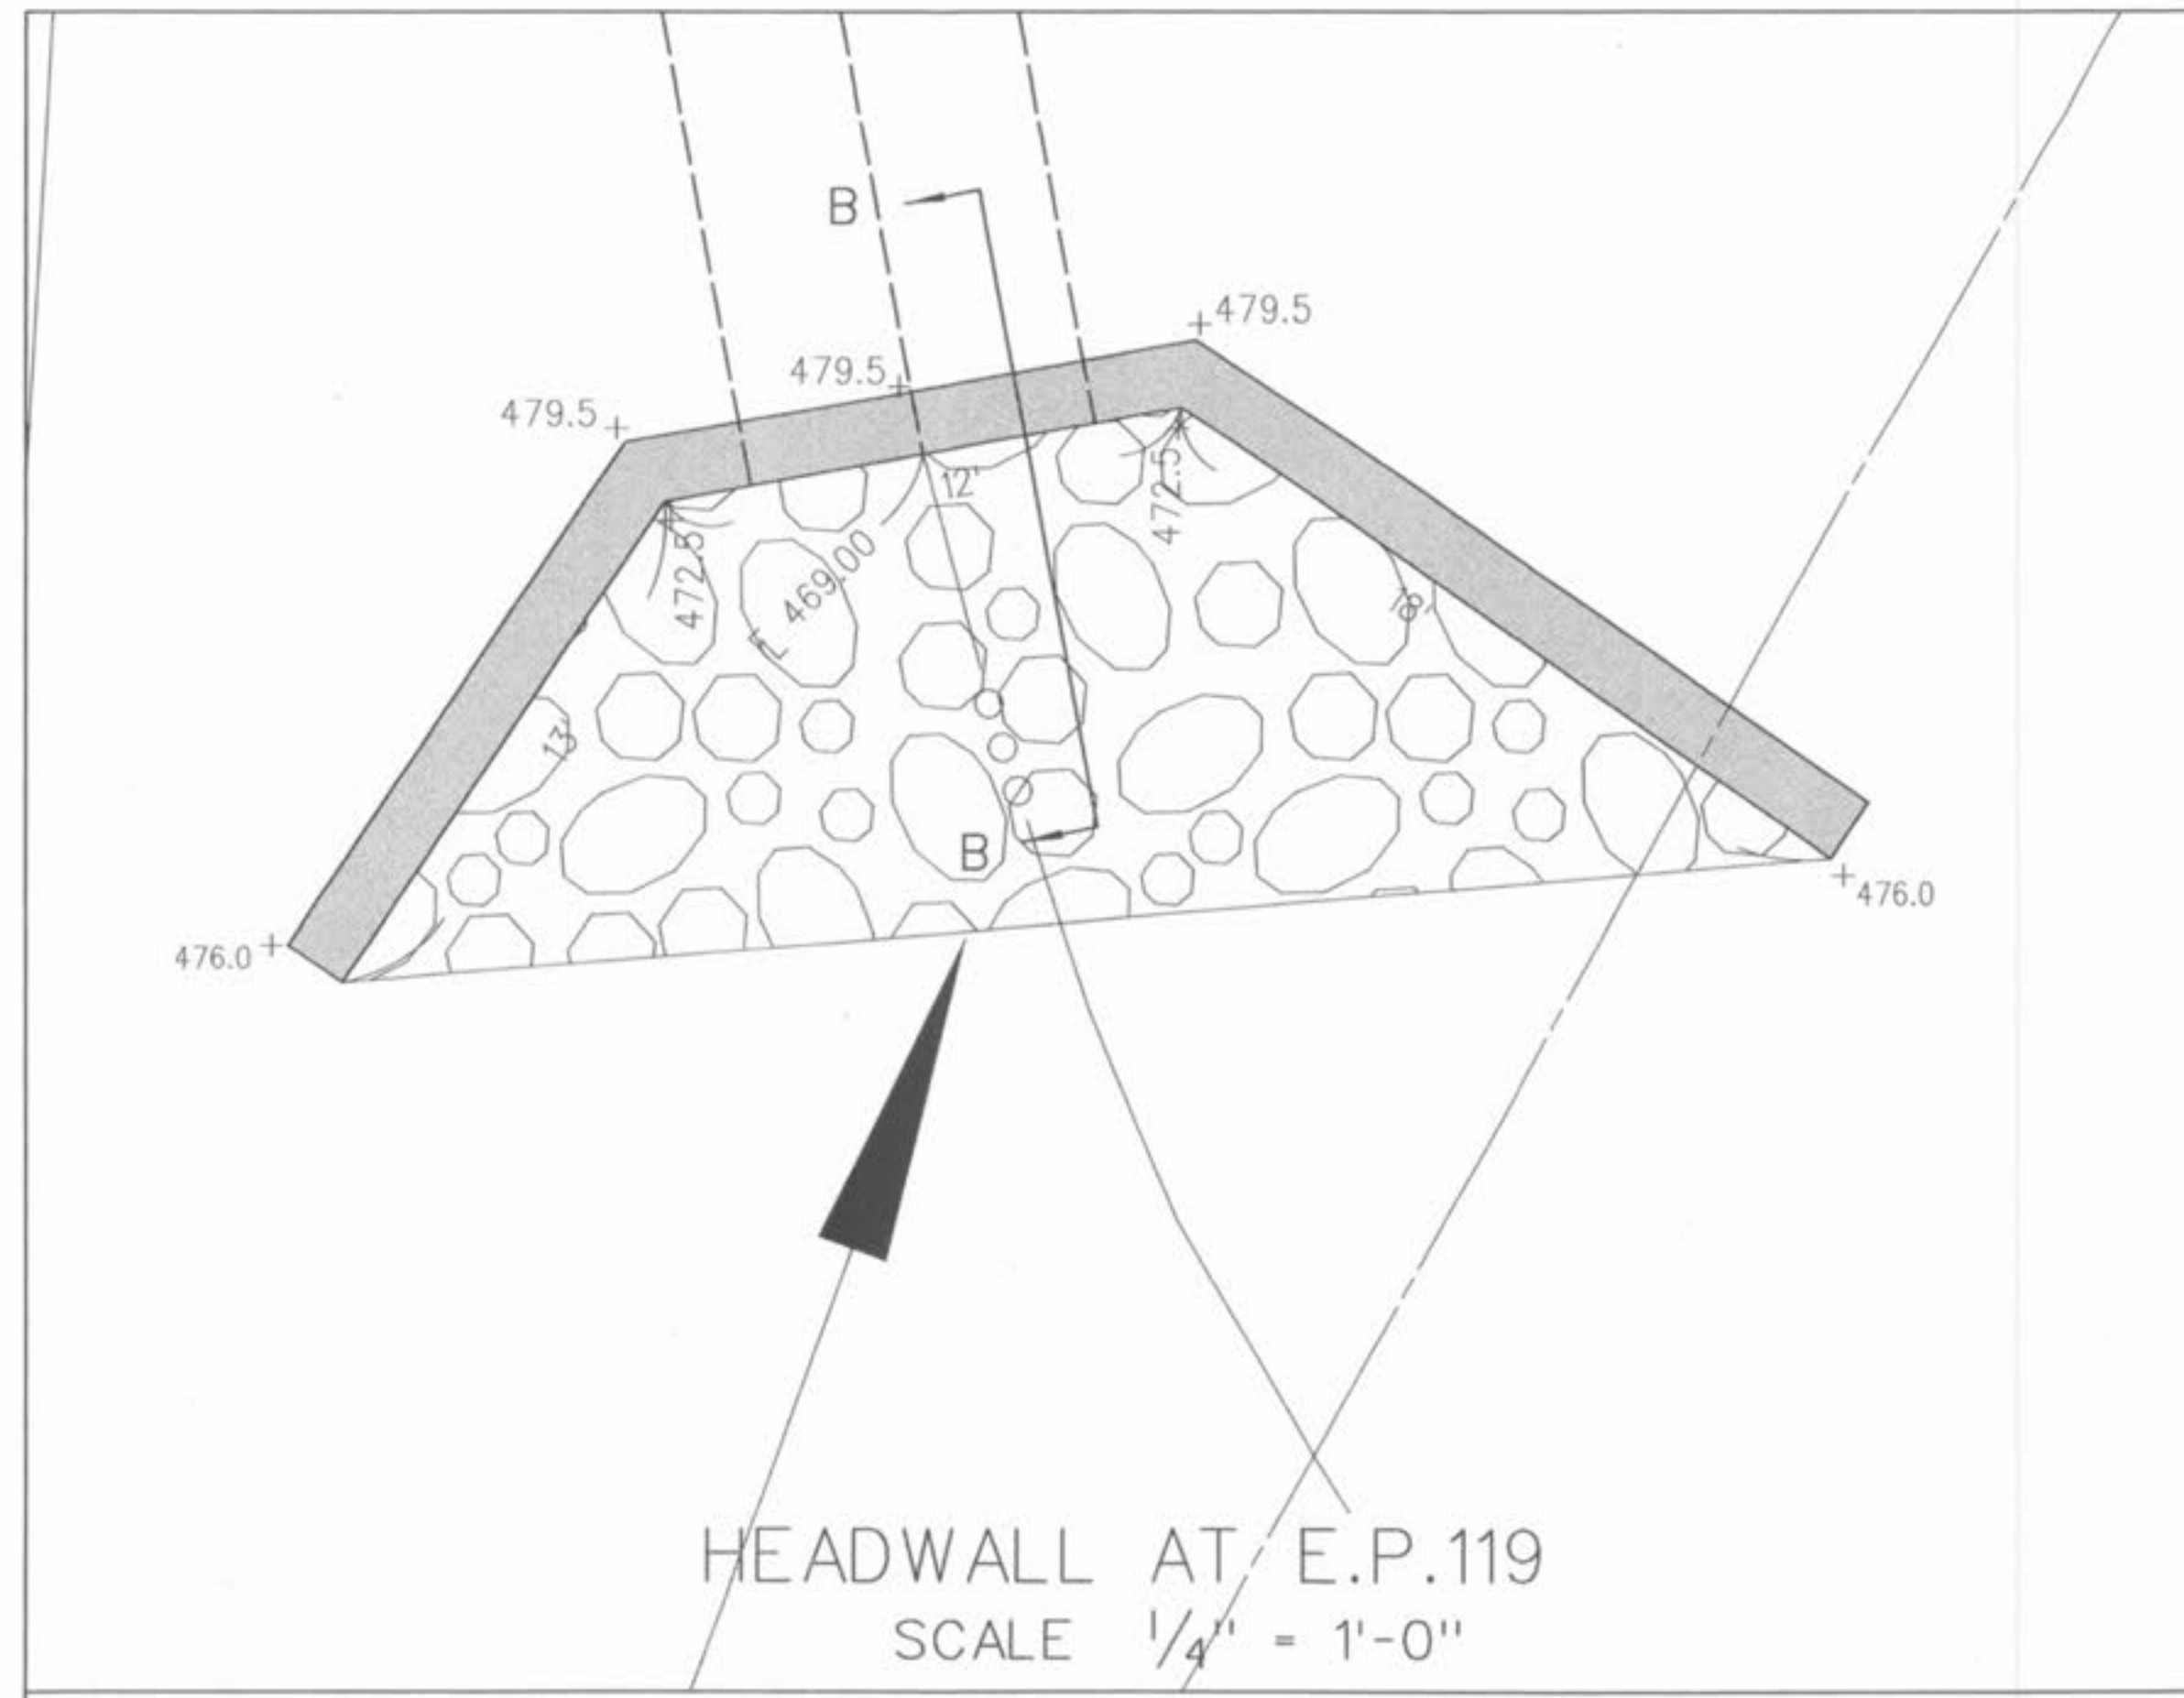

THE VILLAGES AT WALDEN POND

HEADWALL DETAIL	Design By: G.A.S.
	Drawn By: G.A.S.
	Checked By: E.A.K.
	B-5973
	01-25-00
	20

SECTION A - A
SCALE 1/4" = 1'-0"

SECTION B - B
SCALE 1/4" = 1'-0"