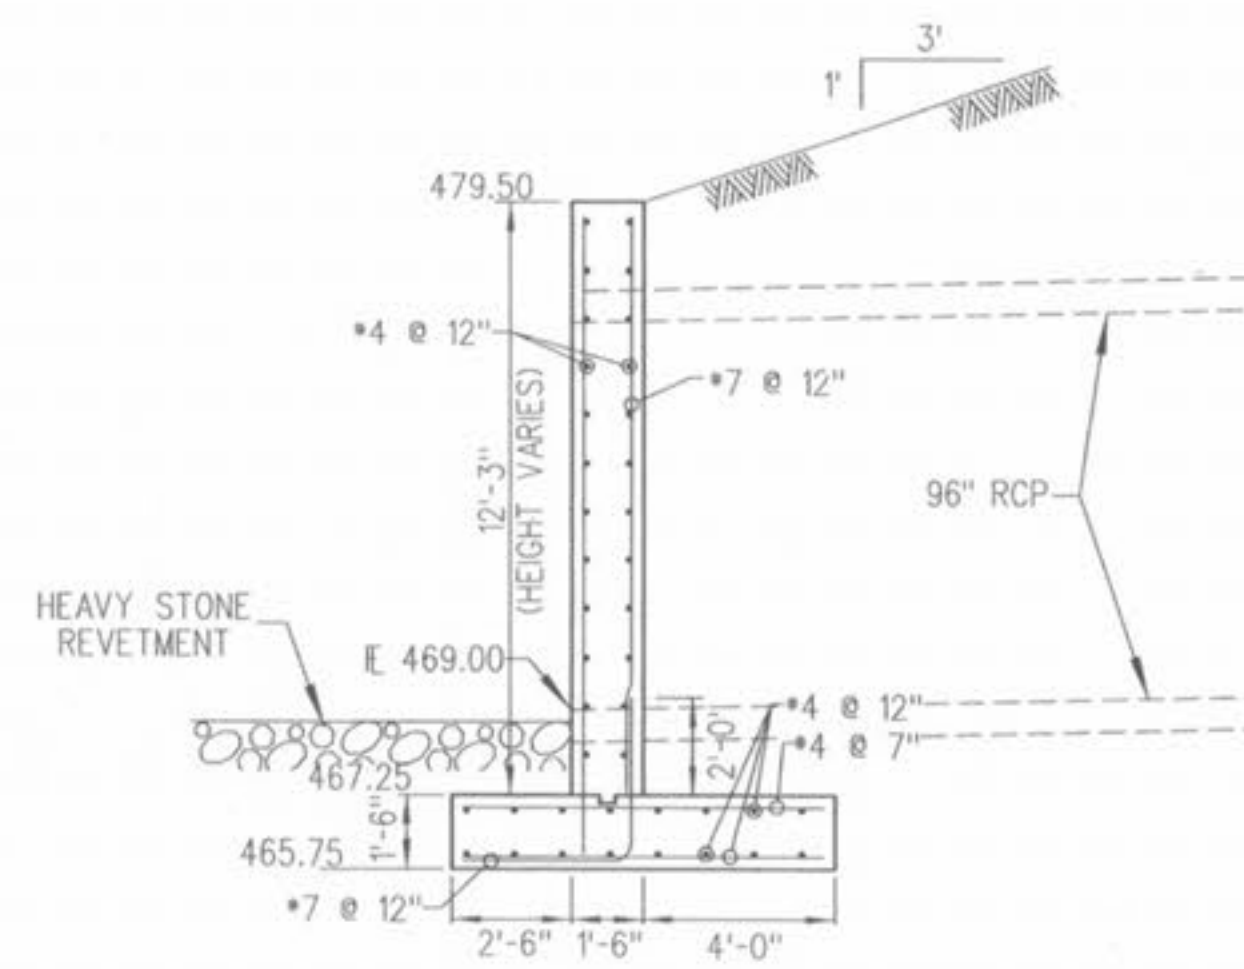

THE VILLAGES AT WALDEN POND

HEADWALL DETAIL	Design By: G.A.S.
	Drawn By: G.A.S.
	Checked By: E.A.K.
	B-5973
	01-25-00
	20

SECTION A - A
SCALE 1/4" = 1'-0"

SECTION B - B
SCALE 1/4" = 1'-0"