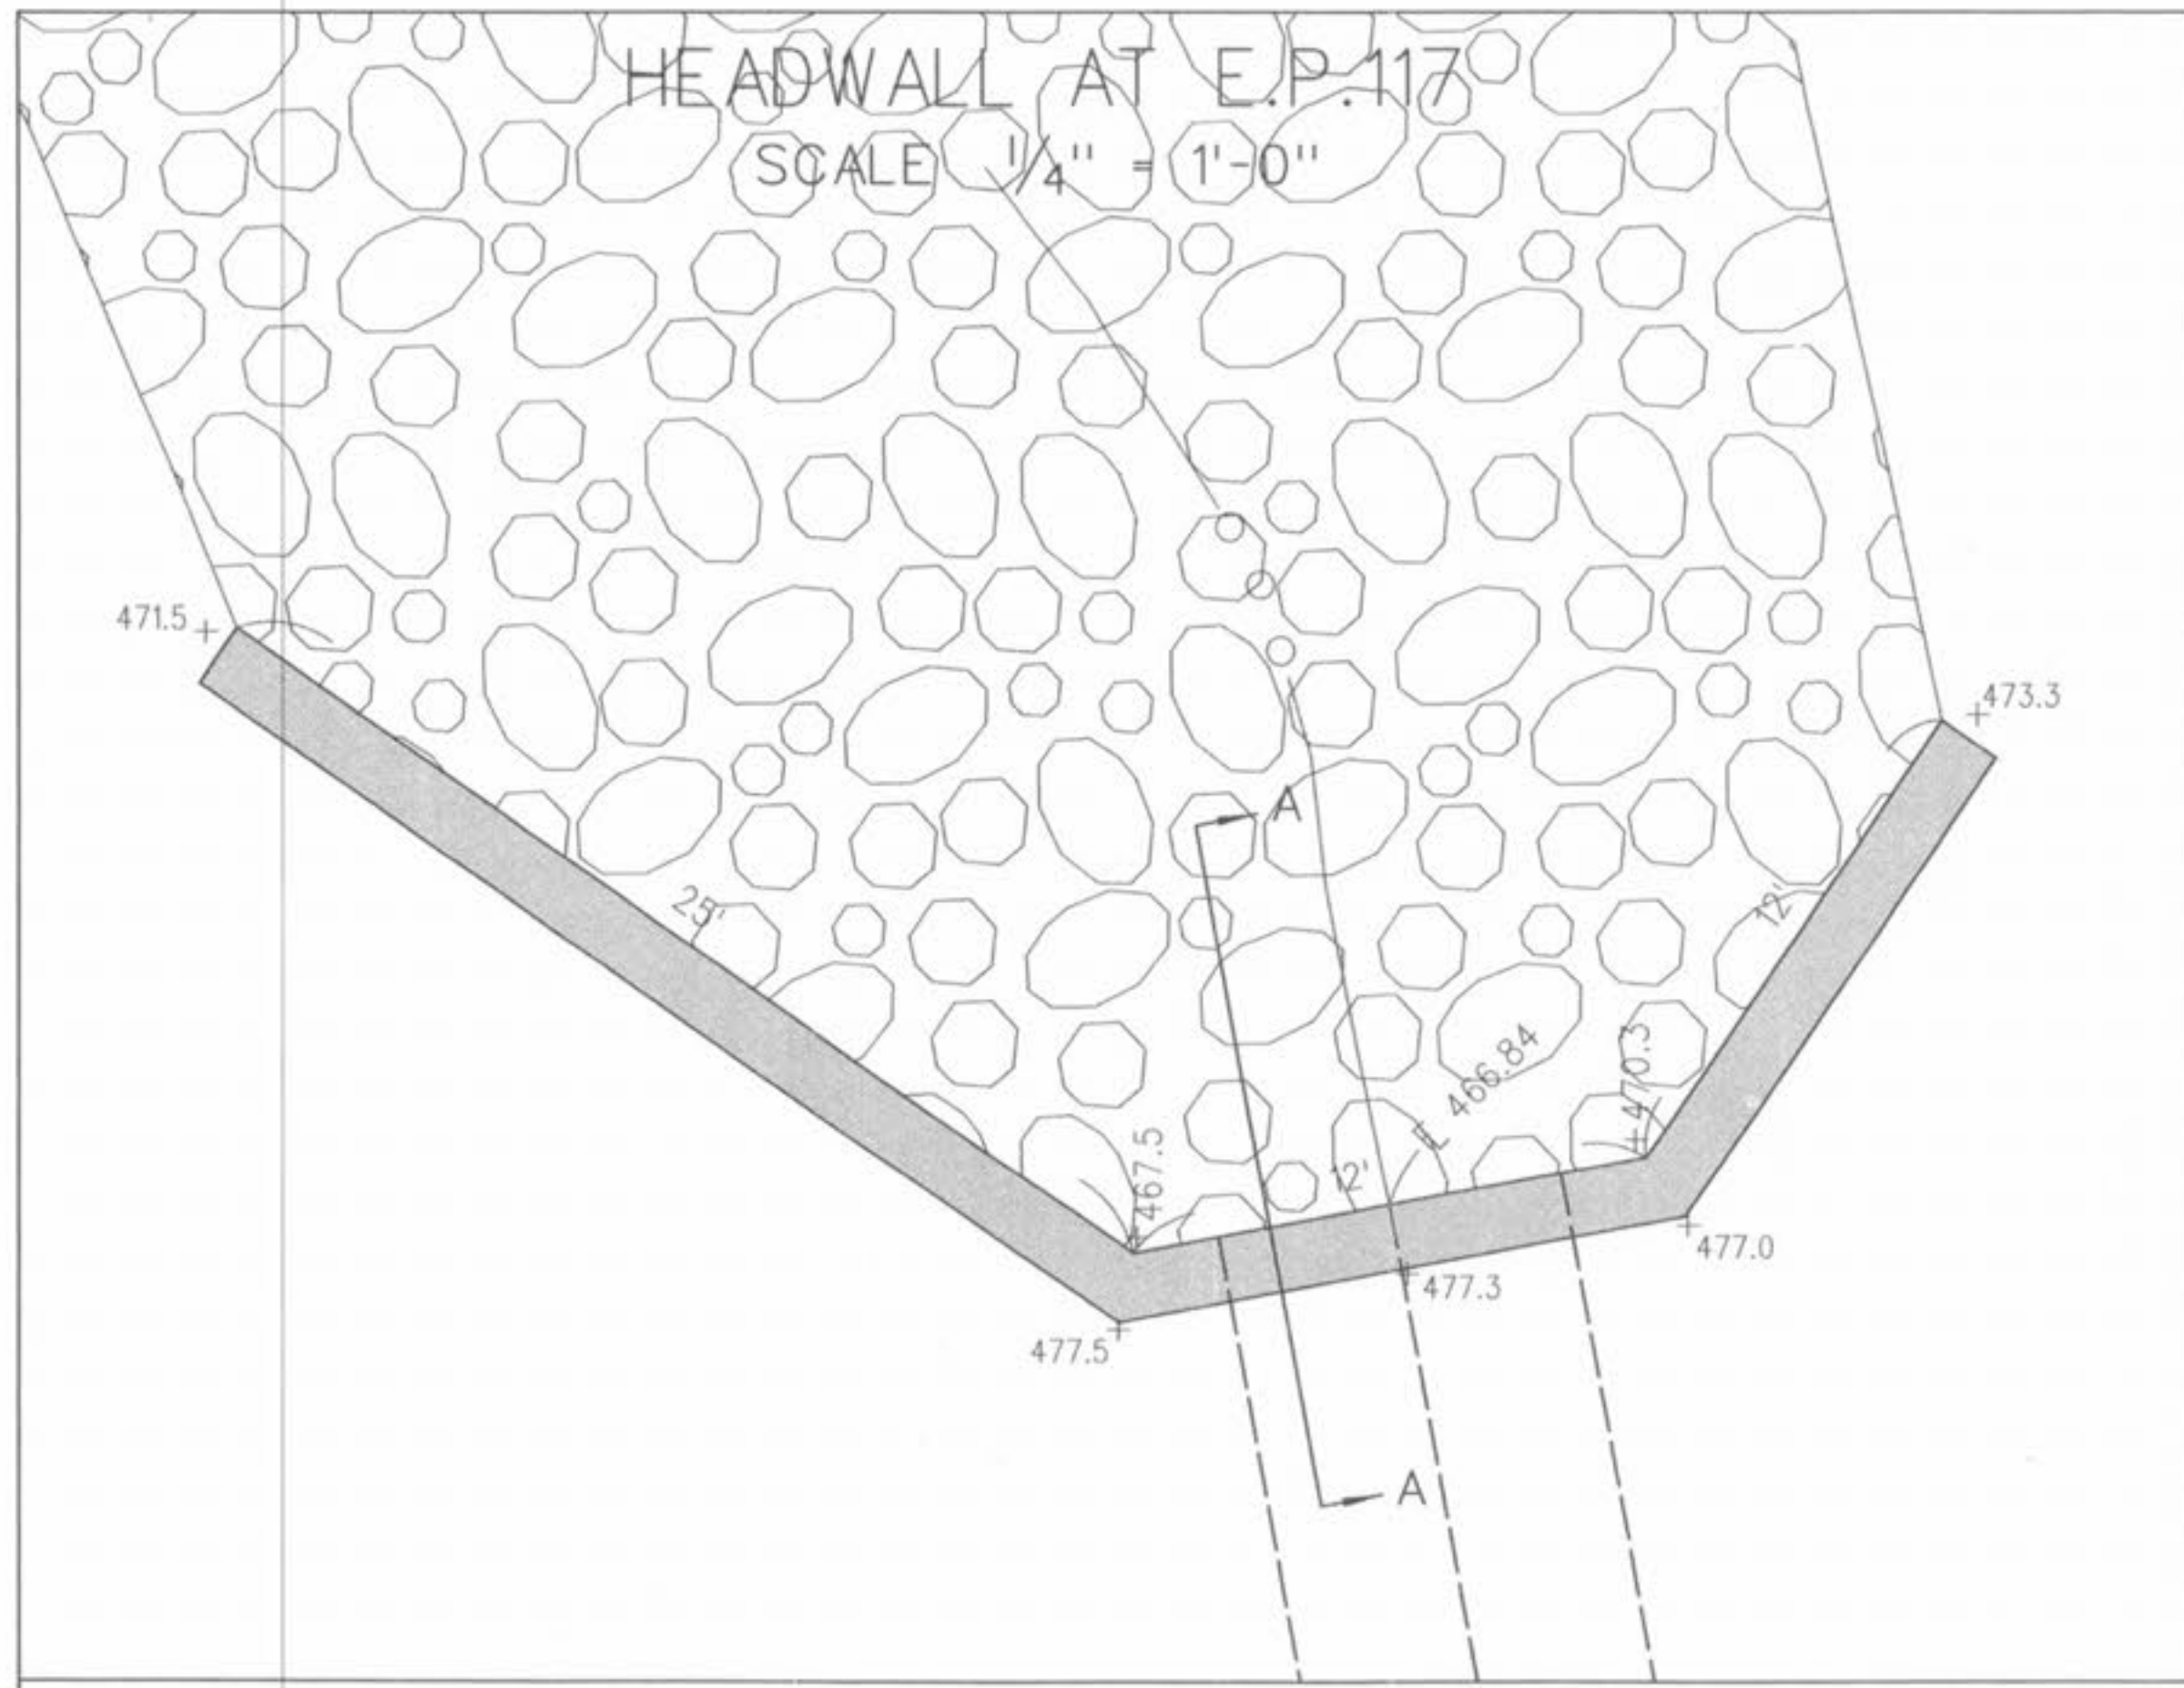

THE VILLAGES AT WALDEN POND

HEADWALL DETAIL	Design By: G.A.S.
	Drawn By: G.A.S.
	Checked By: E.A.K.
	B-5973
	01-25-00
	20

SECTION A - A
SCALE 1/4" = 1'-0"

SECTION B - B
SCALE 1/4" = 1'-0"