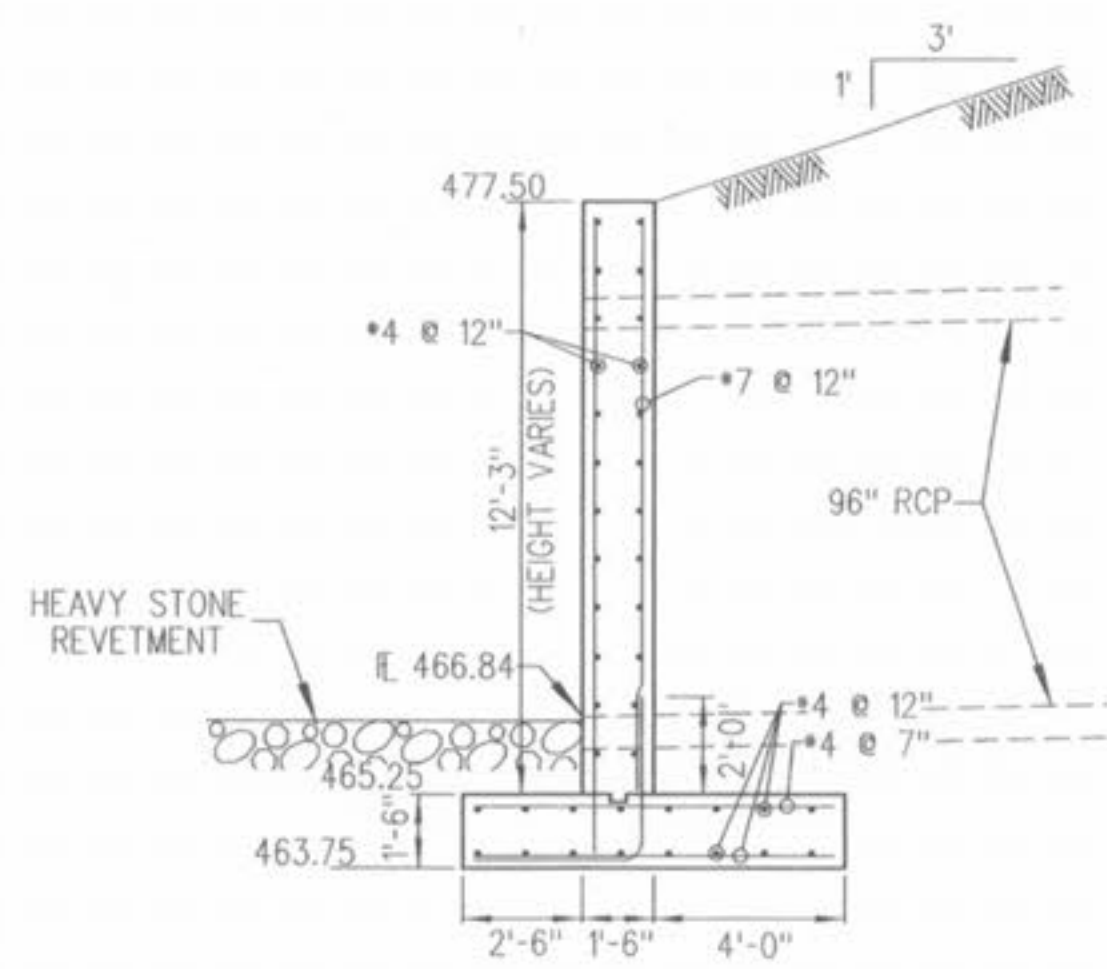

THE VILLAGES AT WALDEN POND

HEADWALL DETAIL	Design By: G.A.S.
	Drawn By: G.A.S.
	Checked By: E.A.K.
	B-5973
	01-25-00
	20

SECTION A - A
SCALE 1/4" = 1'-0"

SECTION B - B
SCALE 1/4" = 1'-0"