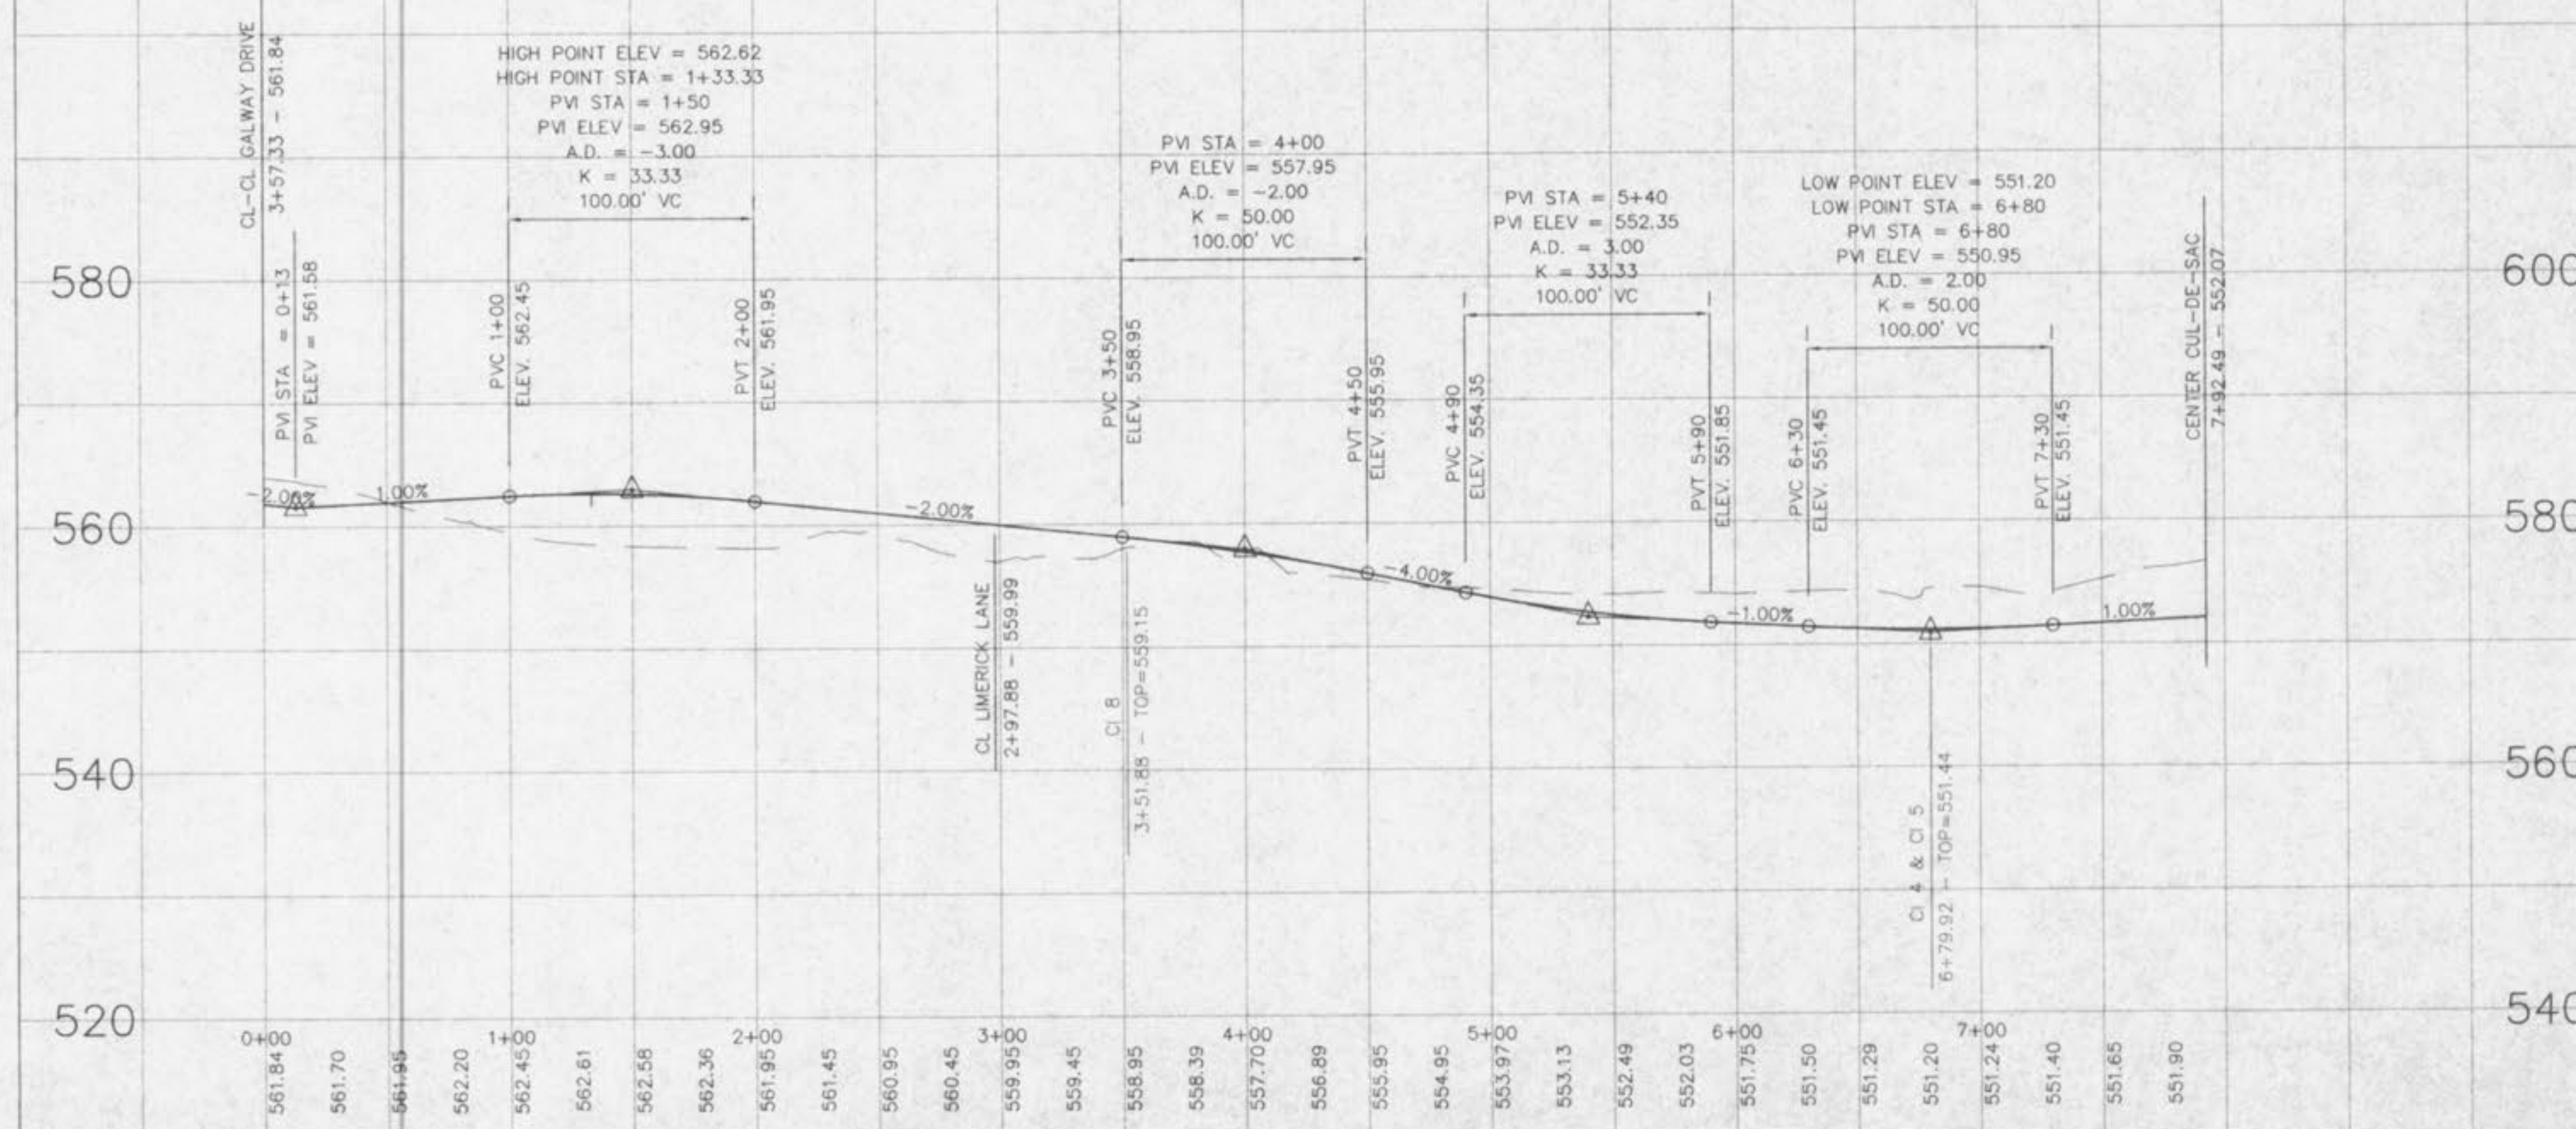

**GALWAY DRIVE**  
 26' WIDE PAVEMENT

**KILDARE COURT**  
 26' WIDE PAVEMENT

**LIMERICK LANE**  
 26' WIDE PAVEMENT

C:\SDR\Draw\25244\cur.dwg Thu Jun 09 15:03:12 1998 5141106 32 PK