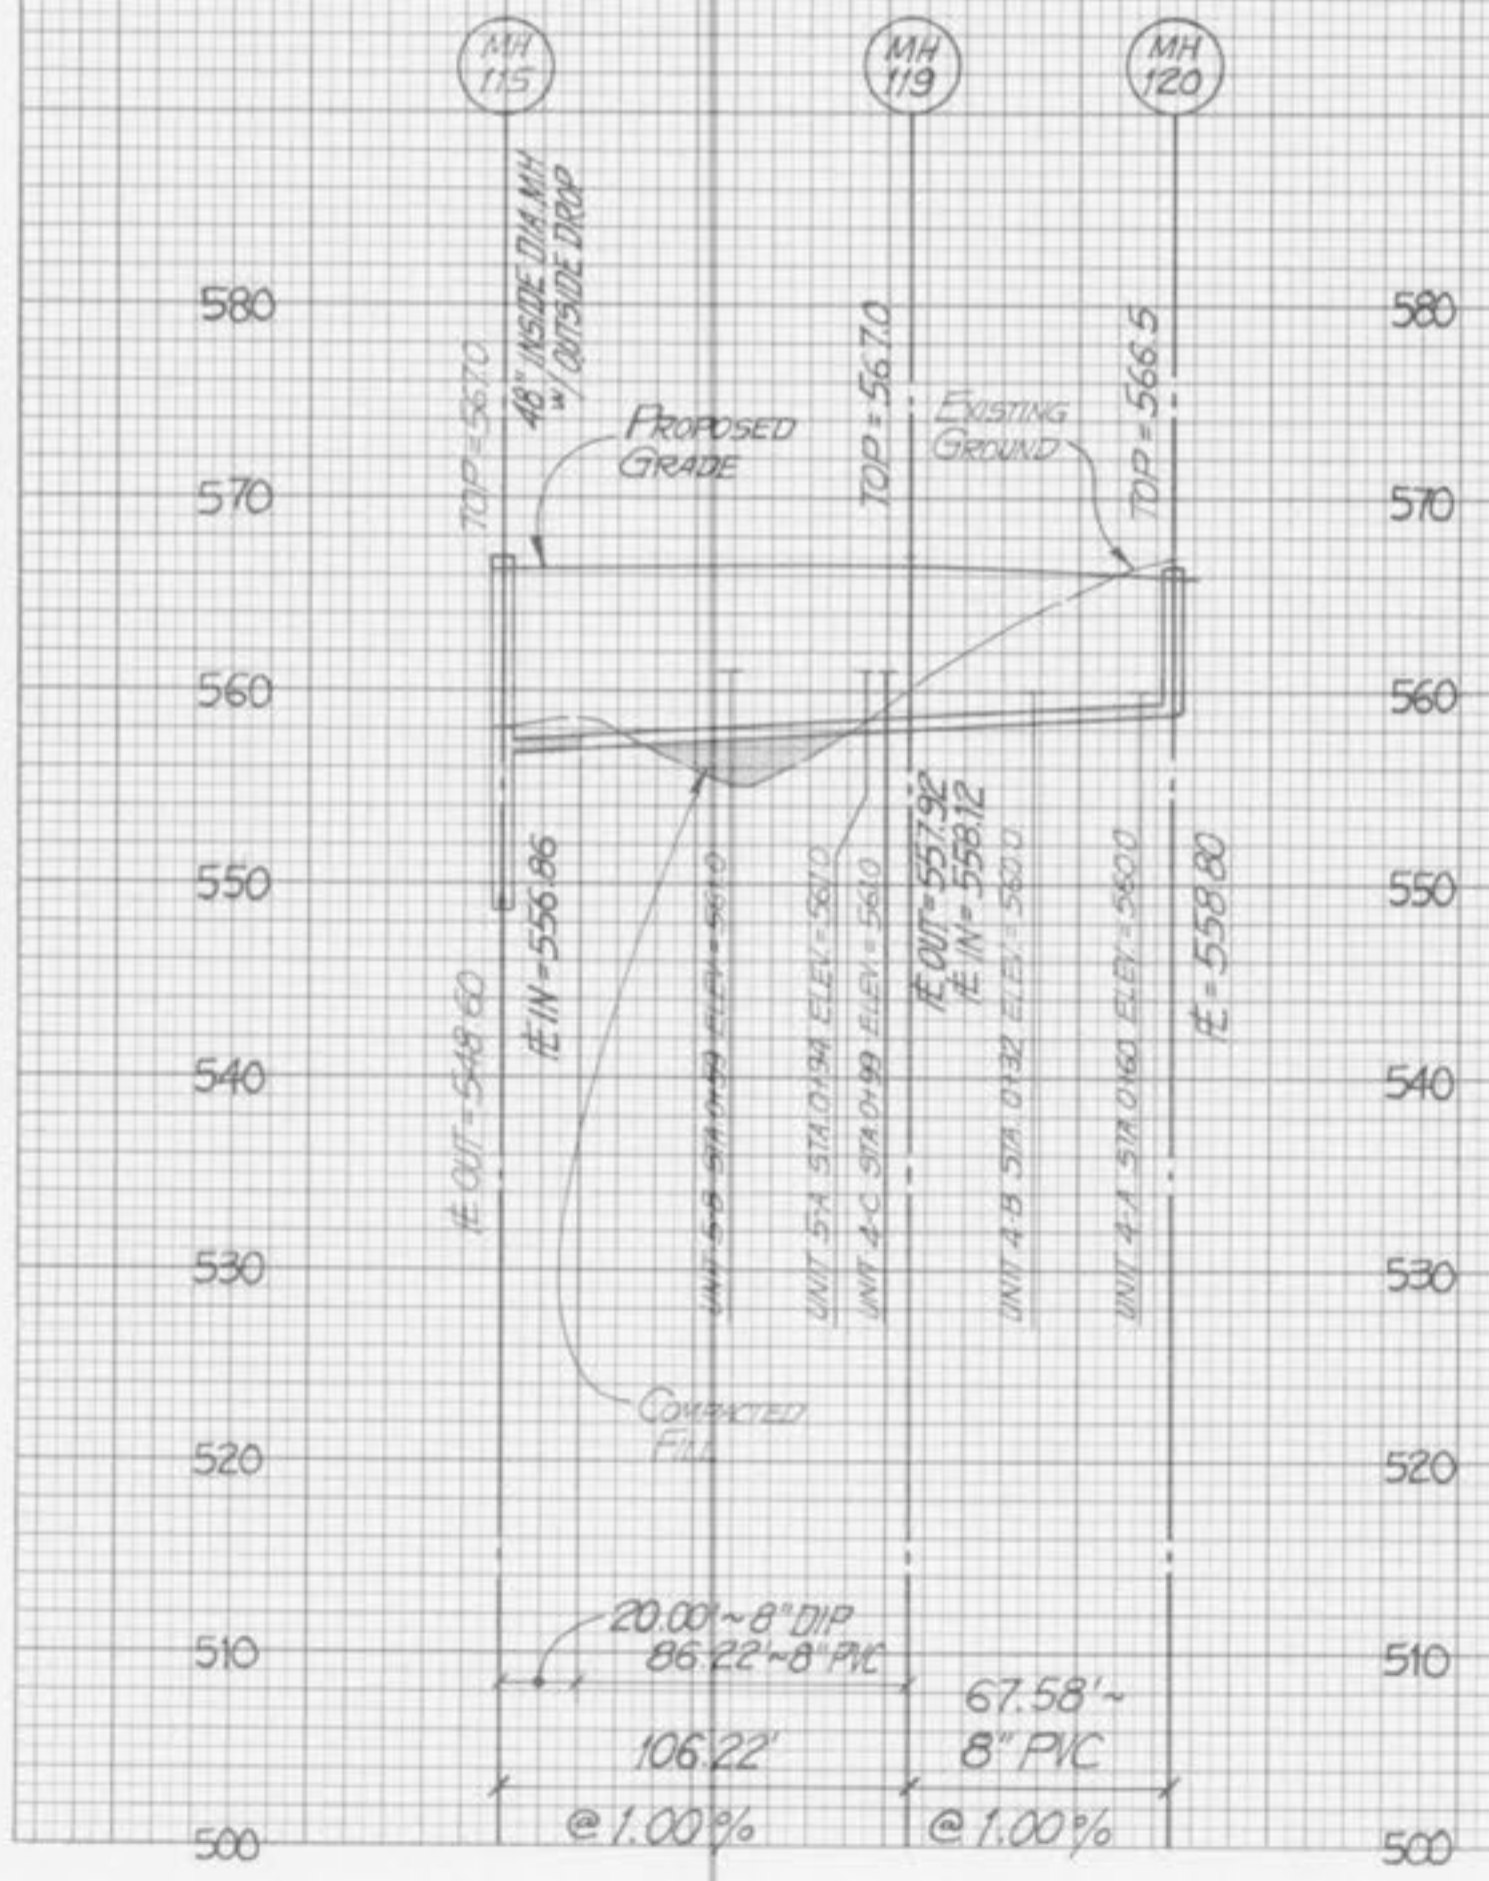

FINAL SURVEY PLOTTED
NOTE BOOK TEMPLATE NO. 1
DATE

ORIGINAL SURVEY PLOTTED
NOTE BOOK TEMPLATE NO. 1
DATE

SCALE: HORIZ 1"=50'
VERT. 1"=10'