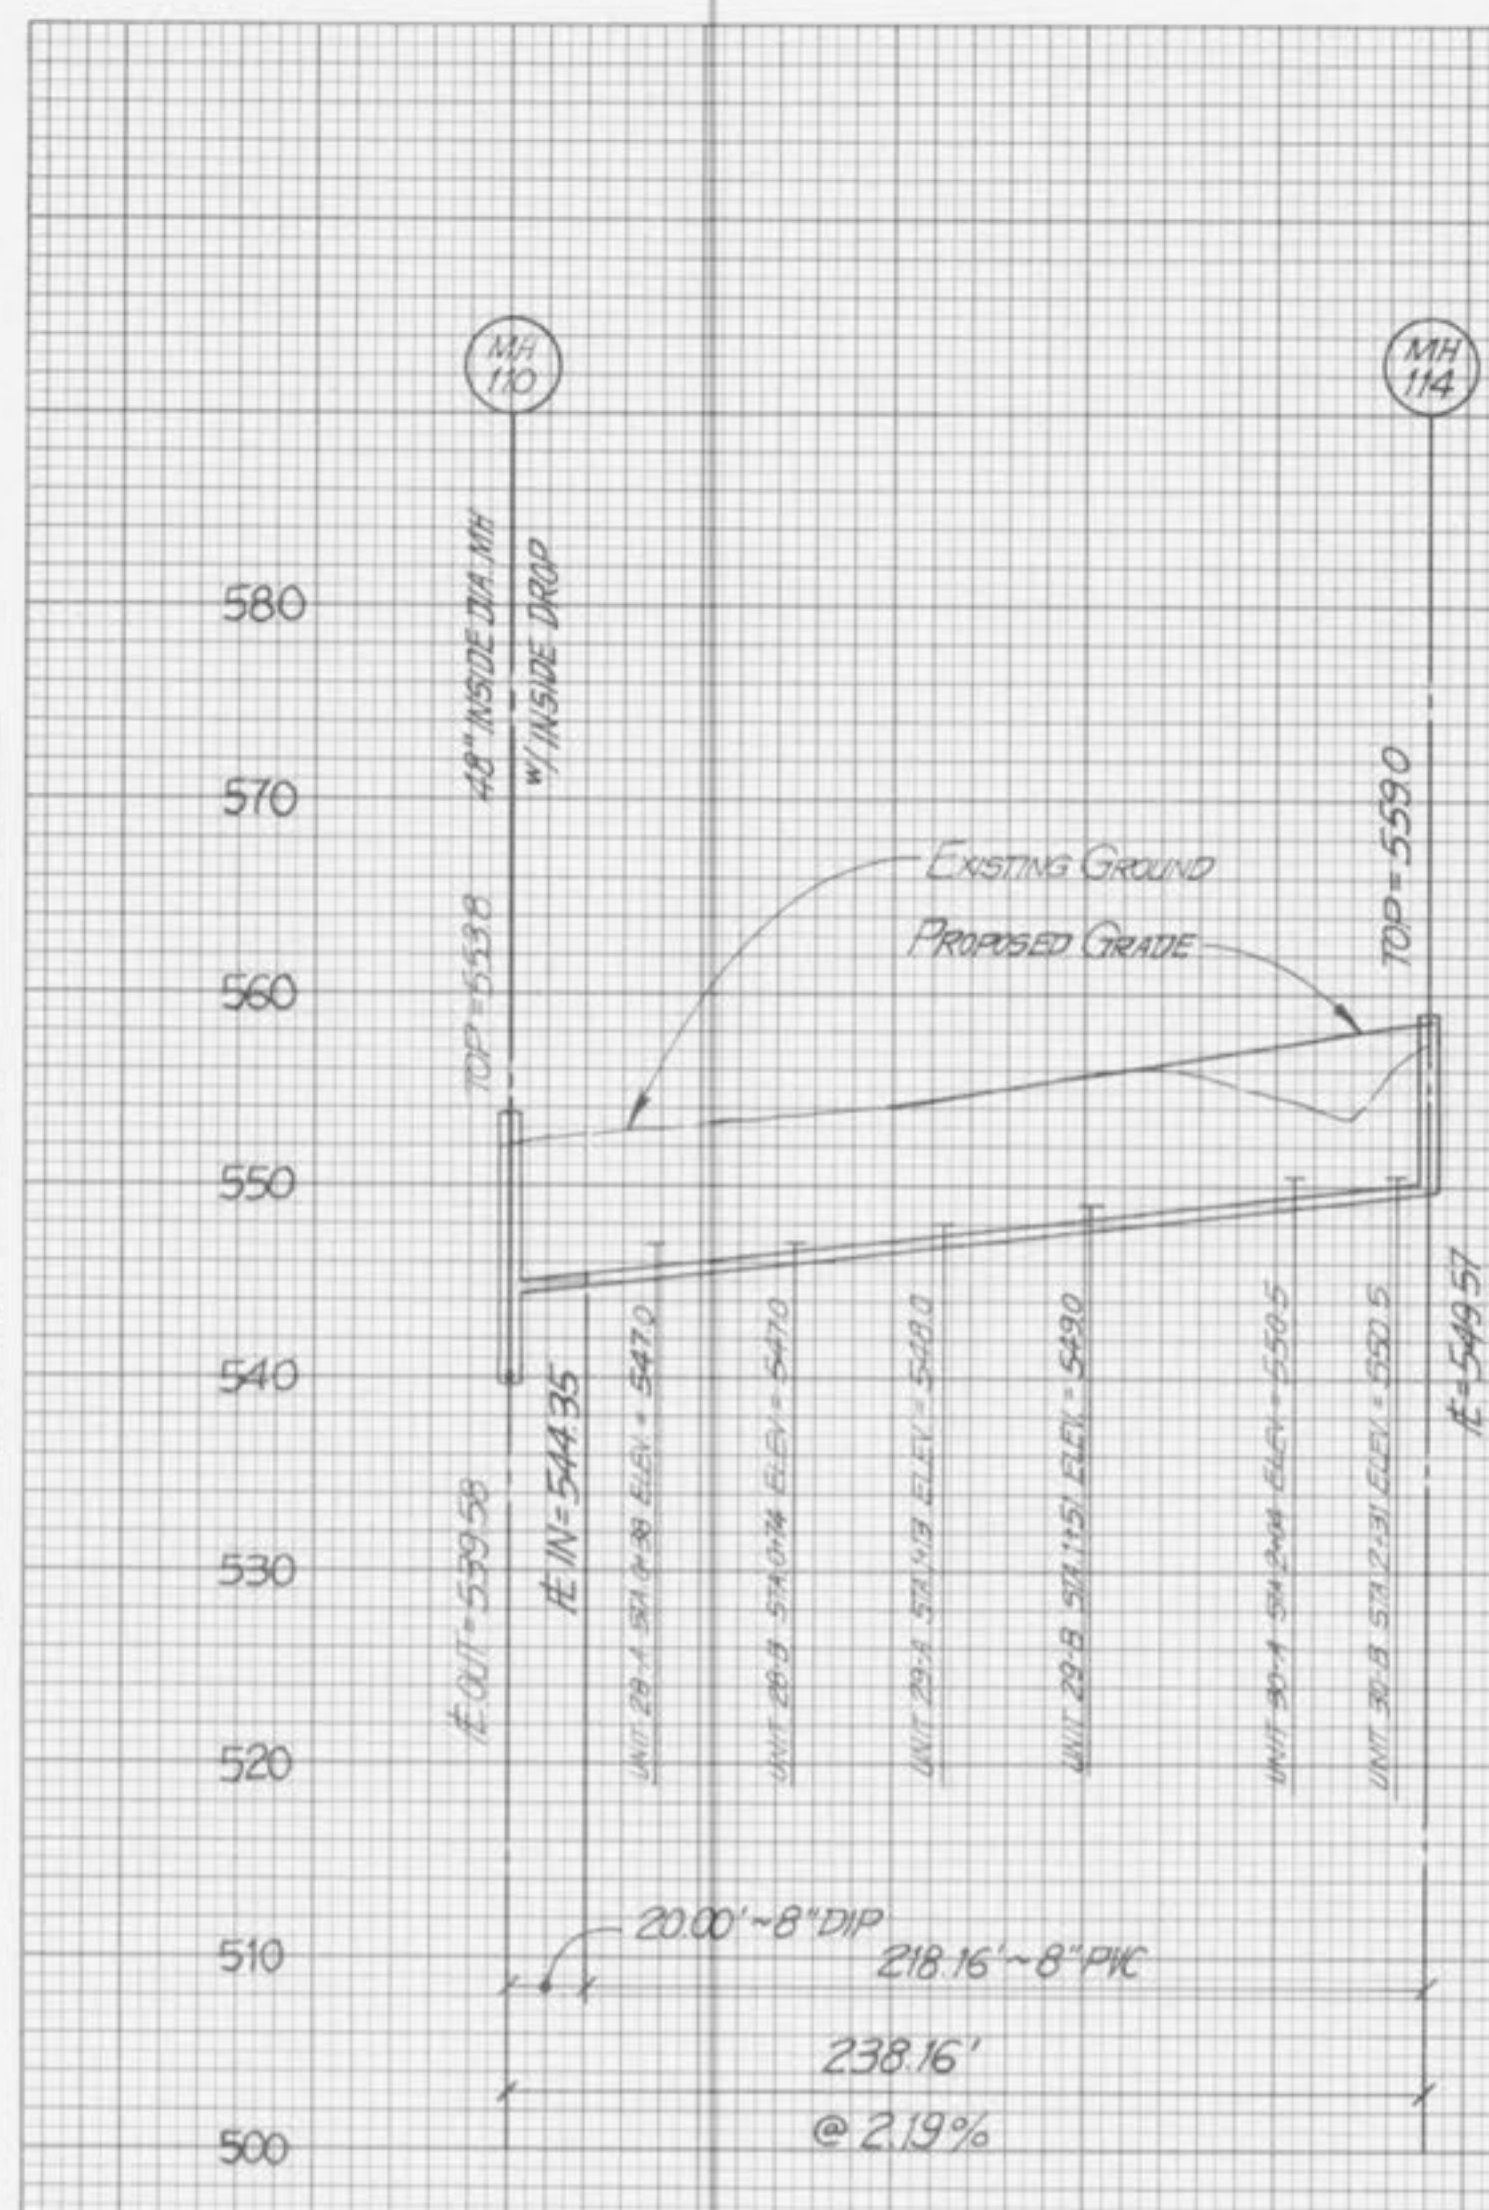

FINAL SURVEY PLOTTED
NOTE BOOK TEMPLATE NO. 1
DATE

ORIGINAL SURVEY PLOTTED
NOTE BOOK TEMPLATE NO. 1
DATE

SCALE: HORIZ 1"=50'
VERT. 1"=10'