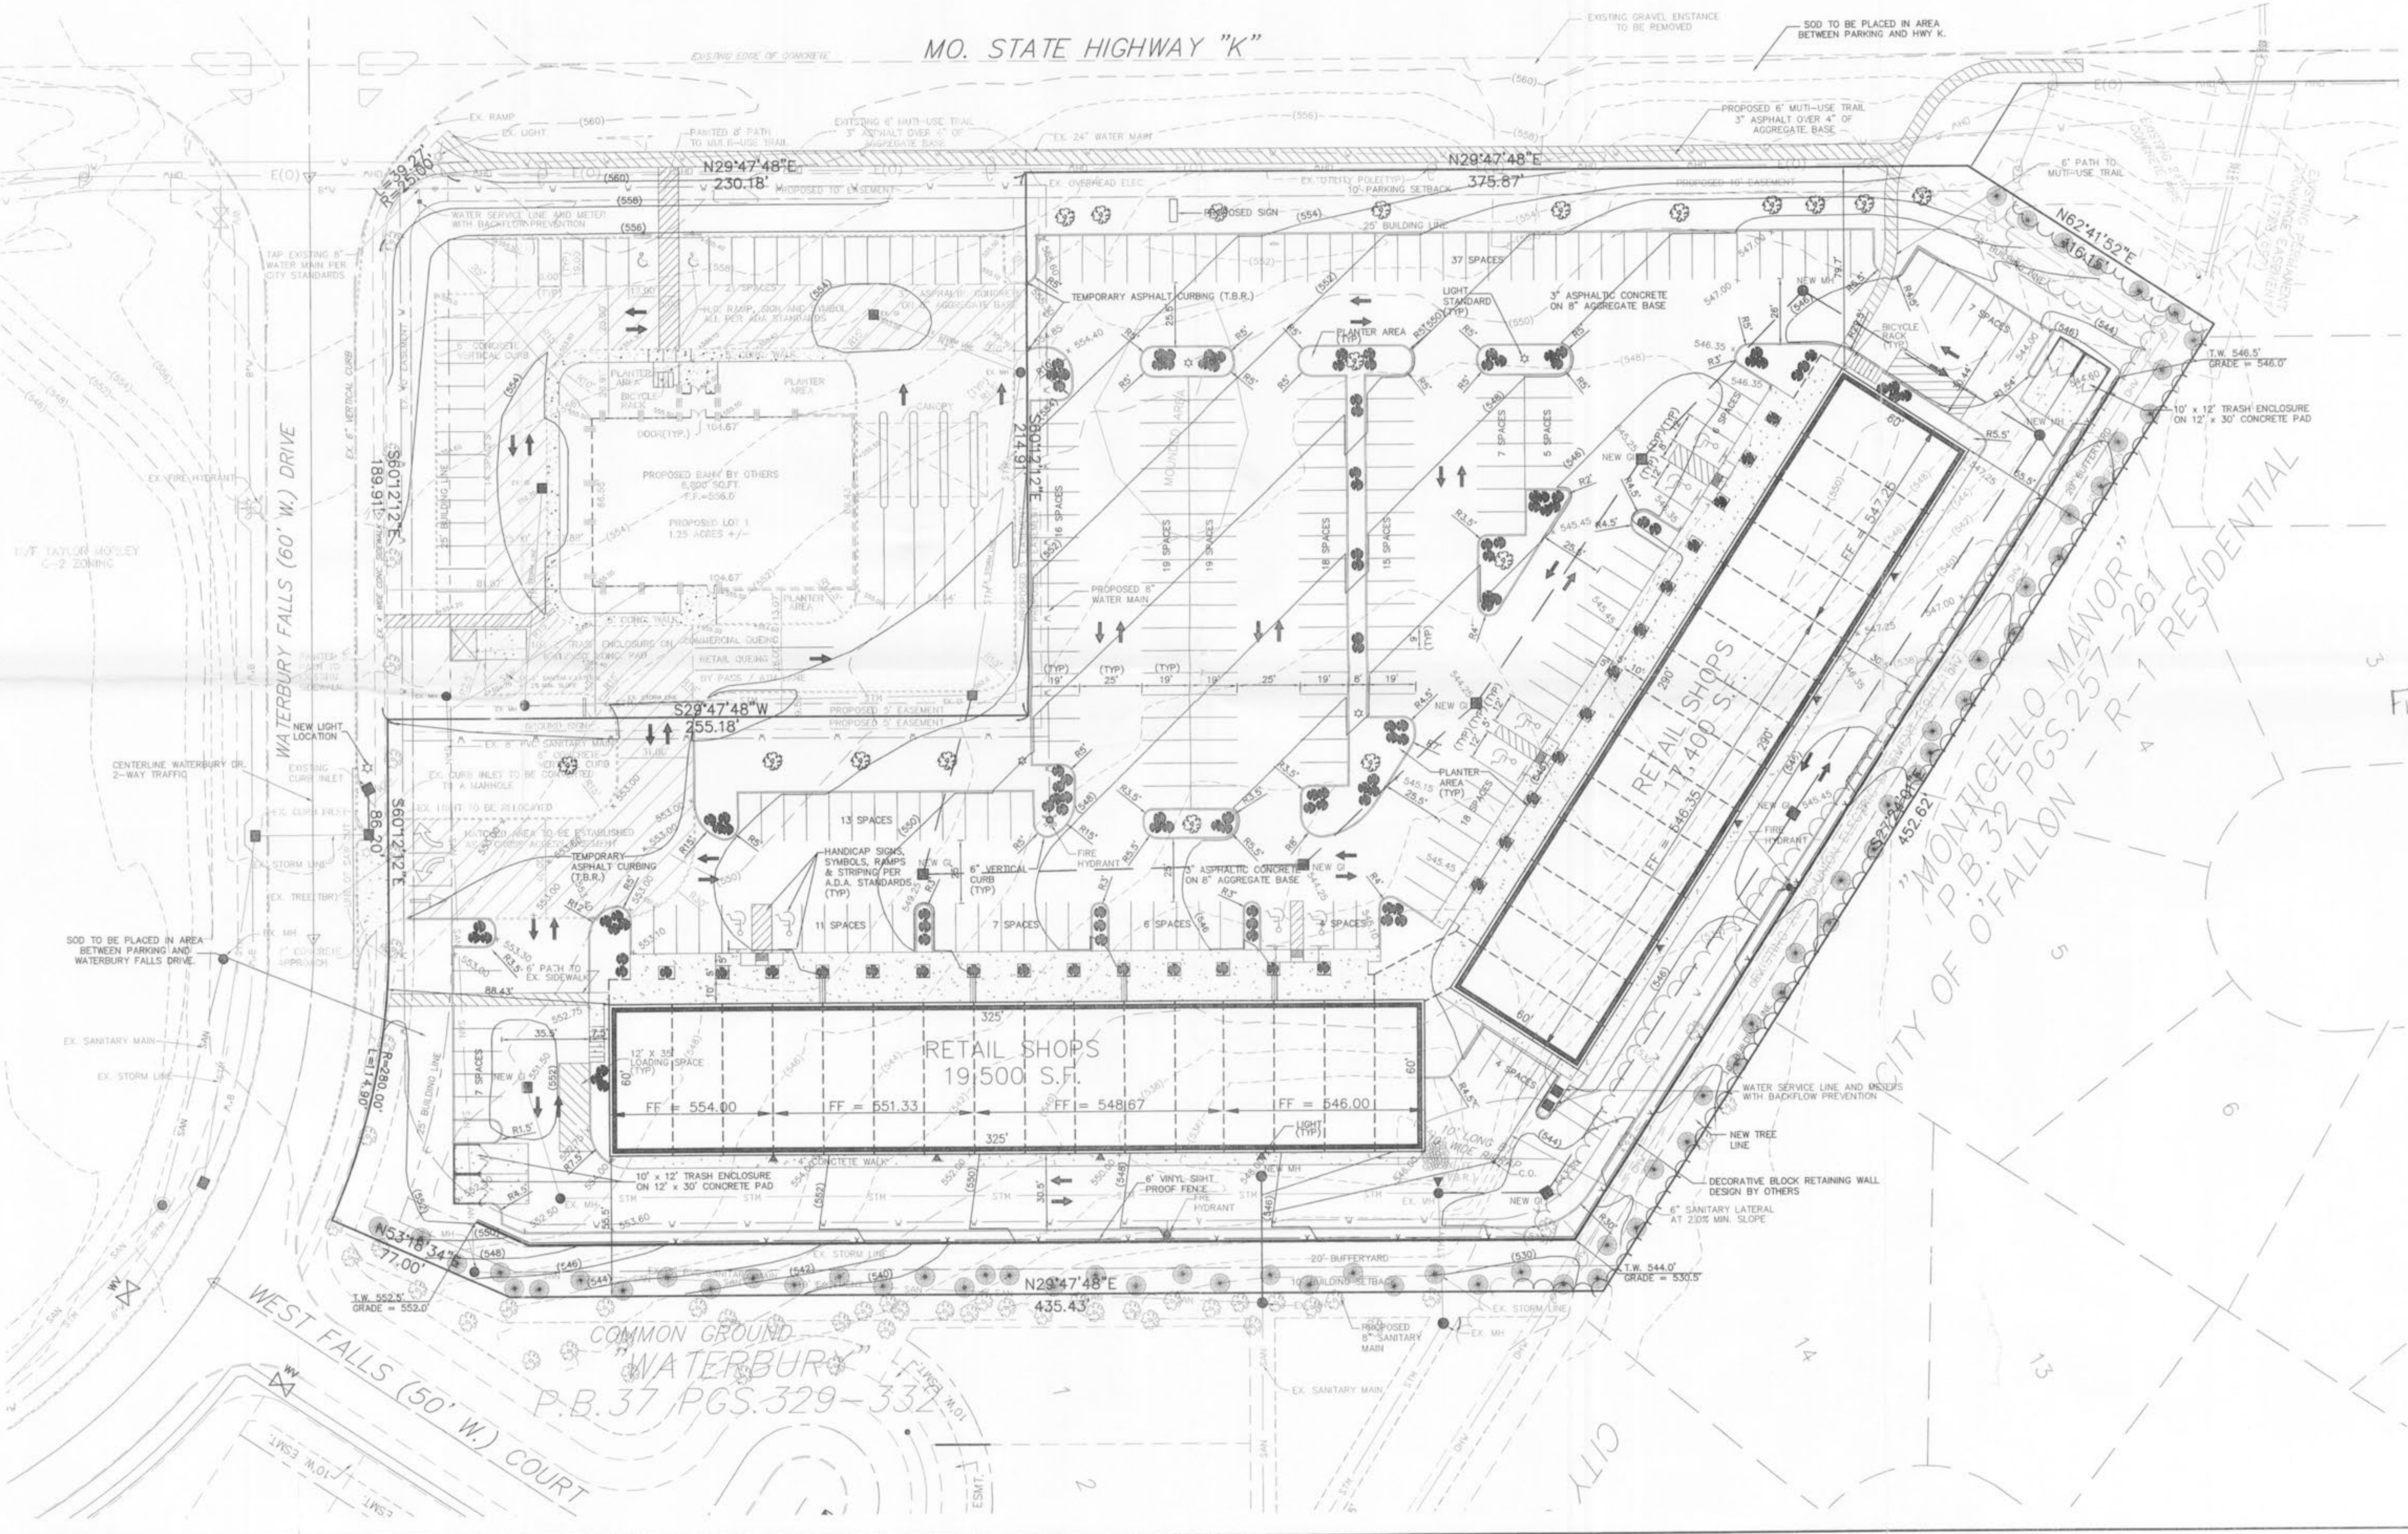

MO. STATE HIGHWAY "K"

File 9950.0b