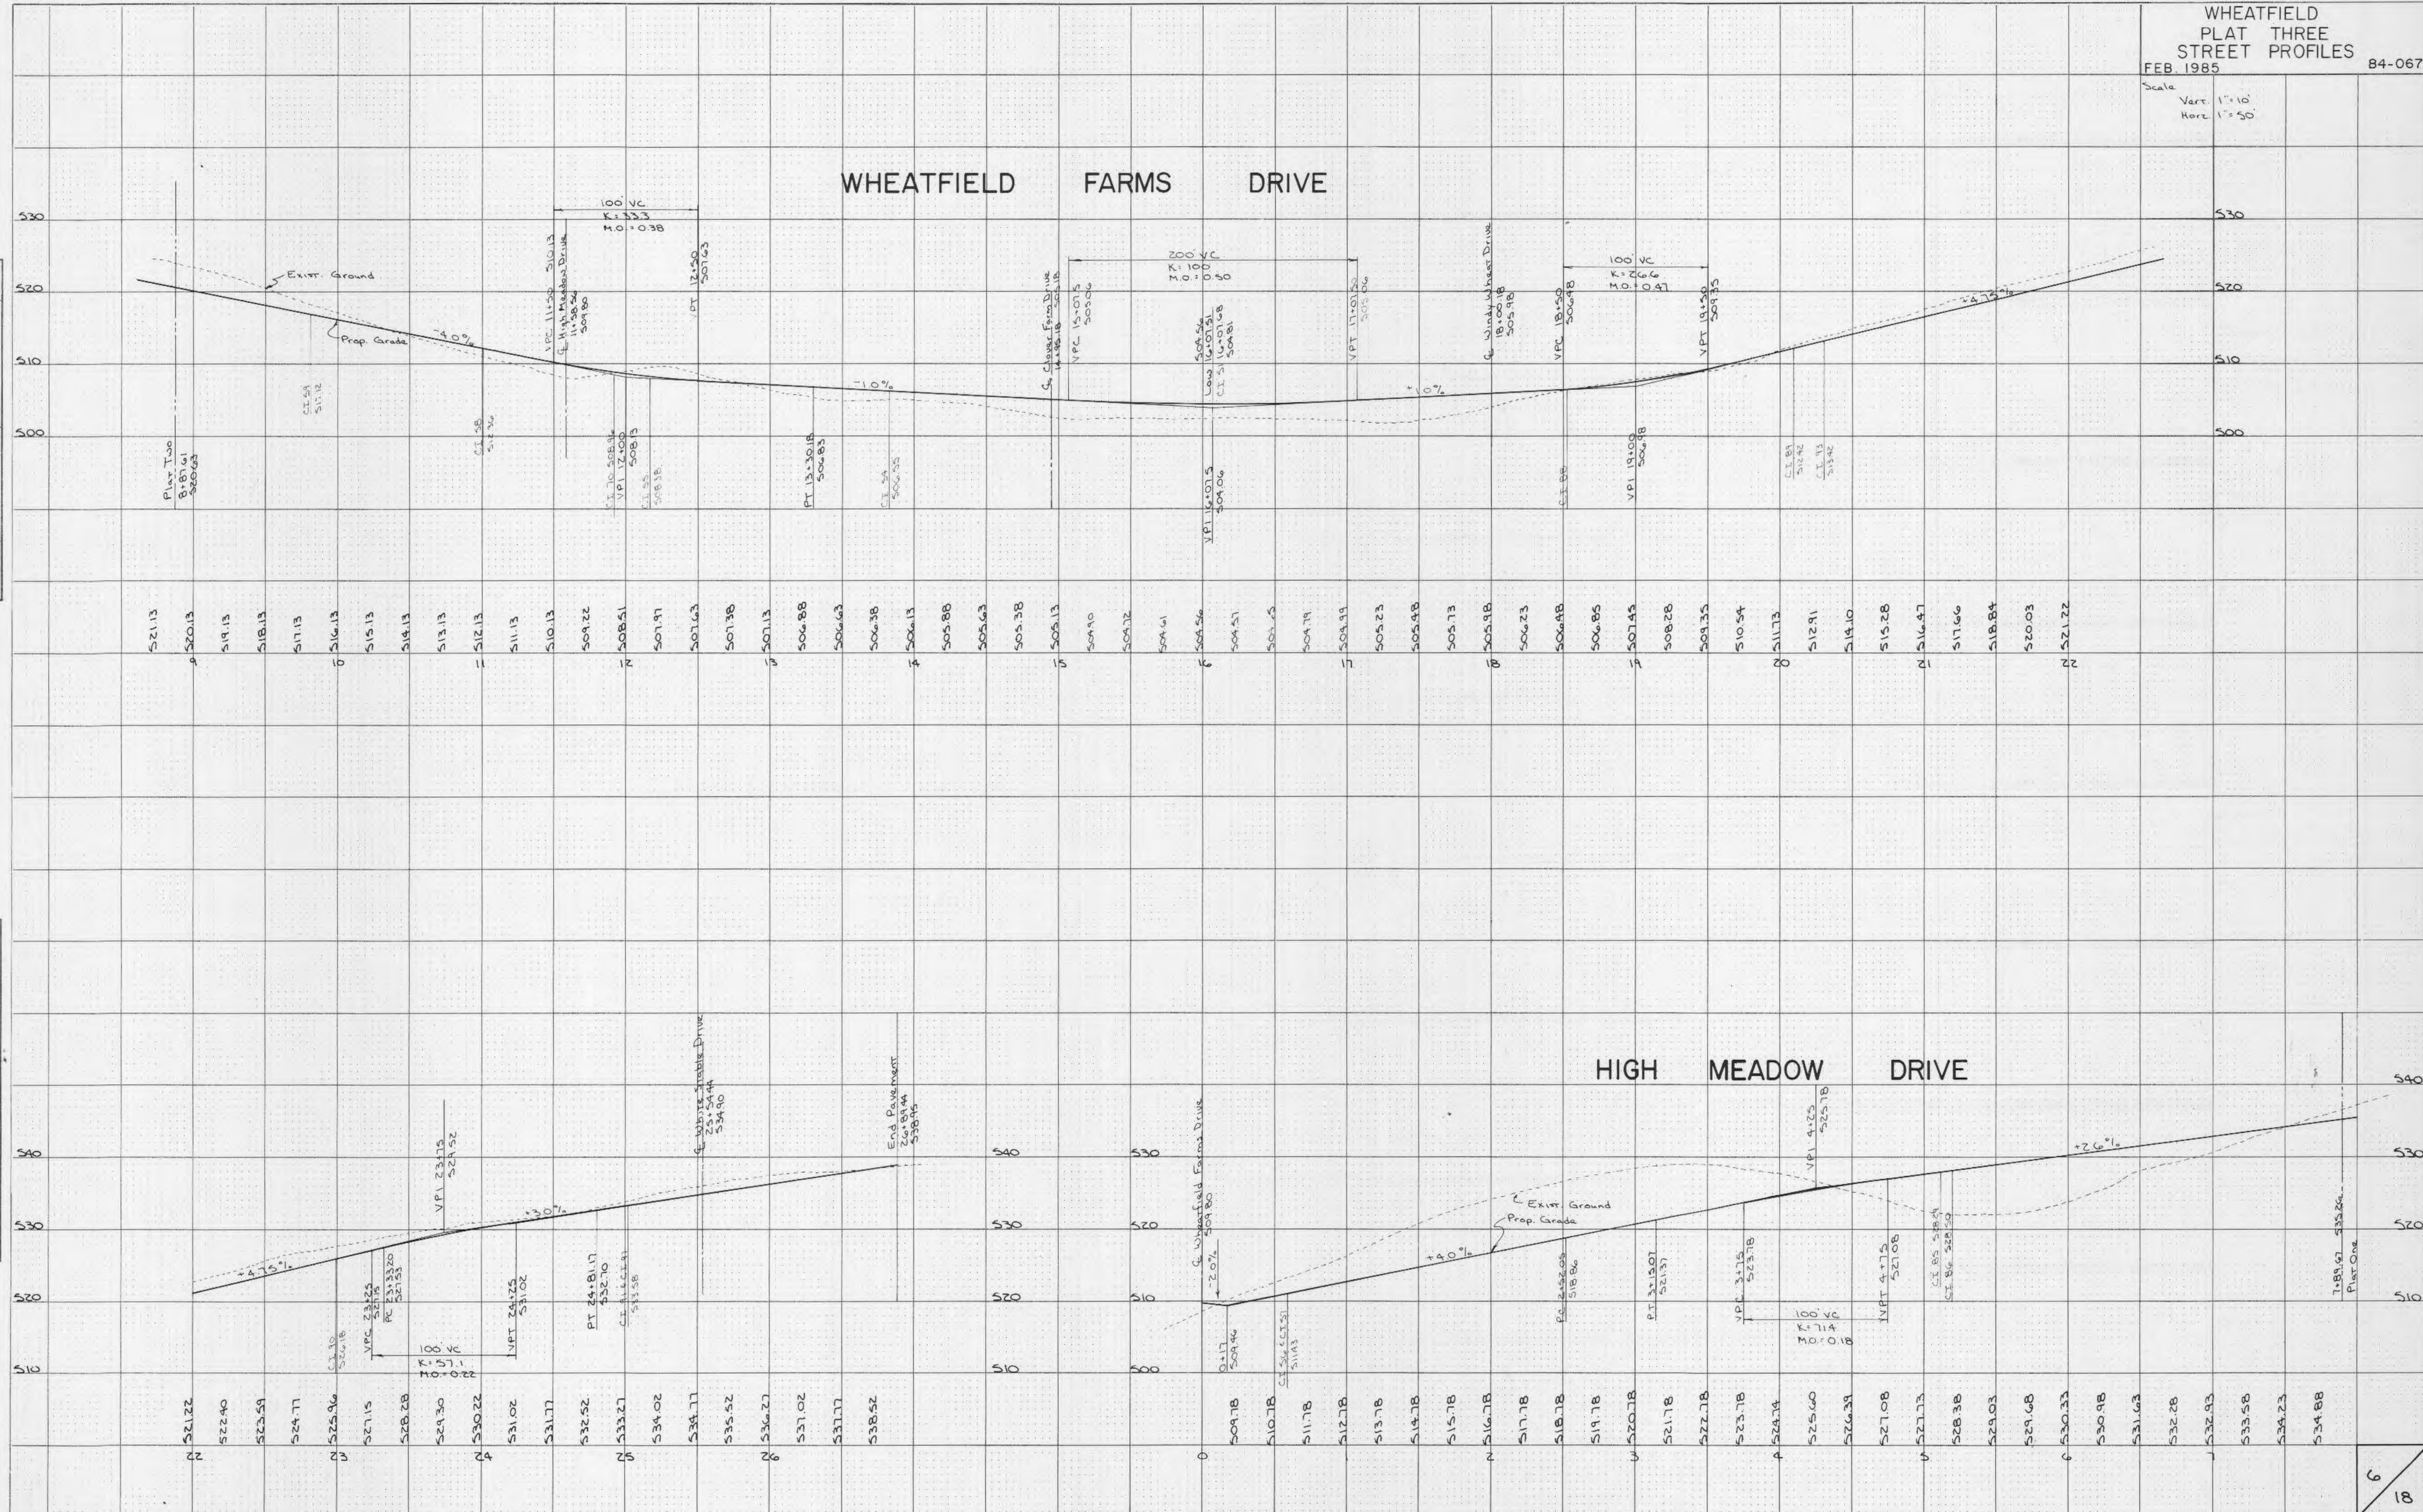

Scale
Vert. 1" = 10'
Horr. 1" = 50'

WHEATFIELD FARMS DRIVE

HIGH MEADOW DRIVE

FINAL SURVEY
DATE: _____ BY: _____
PLANNED: _____
NOTED: _____
NO. _____

ORIGINAL SURVEY
DATE: _____ BY: _____
PLANNED: _____
NOTED: _____
NO. _____

6
18