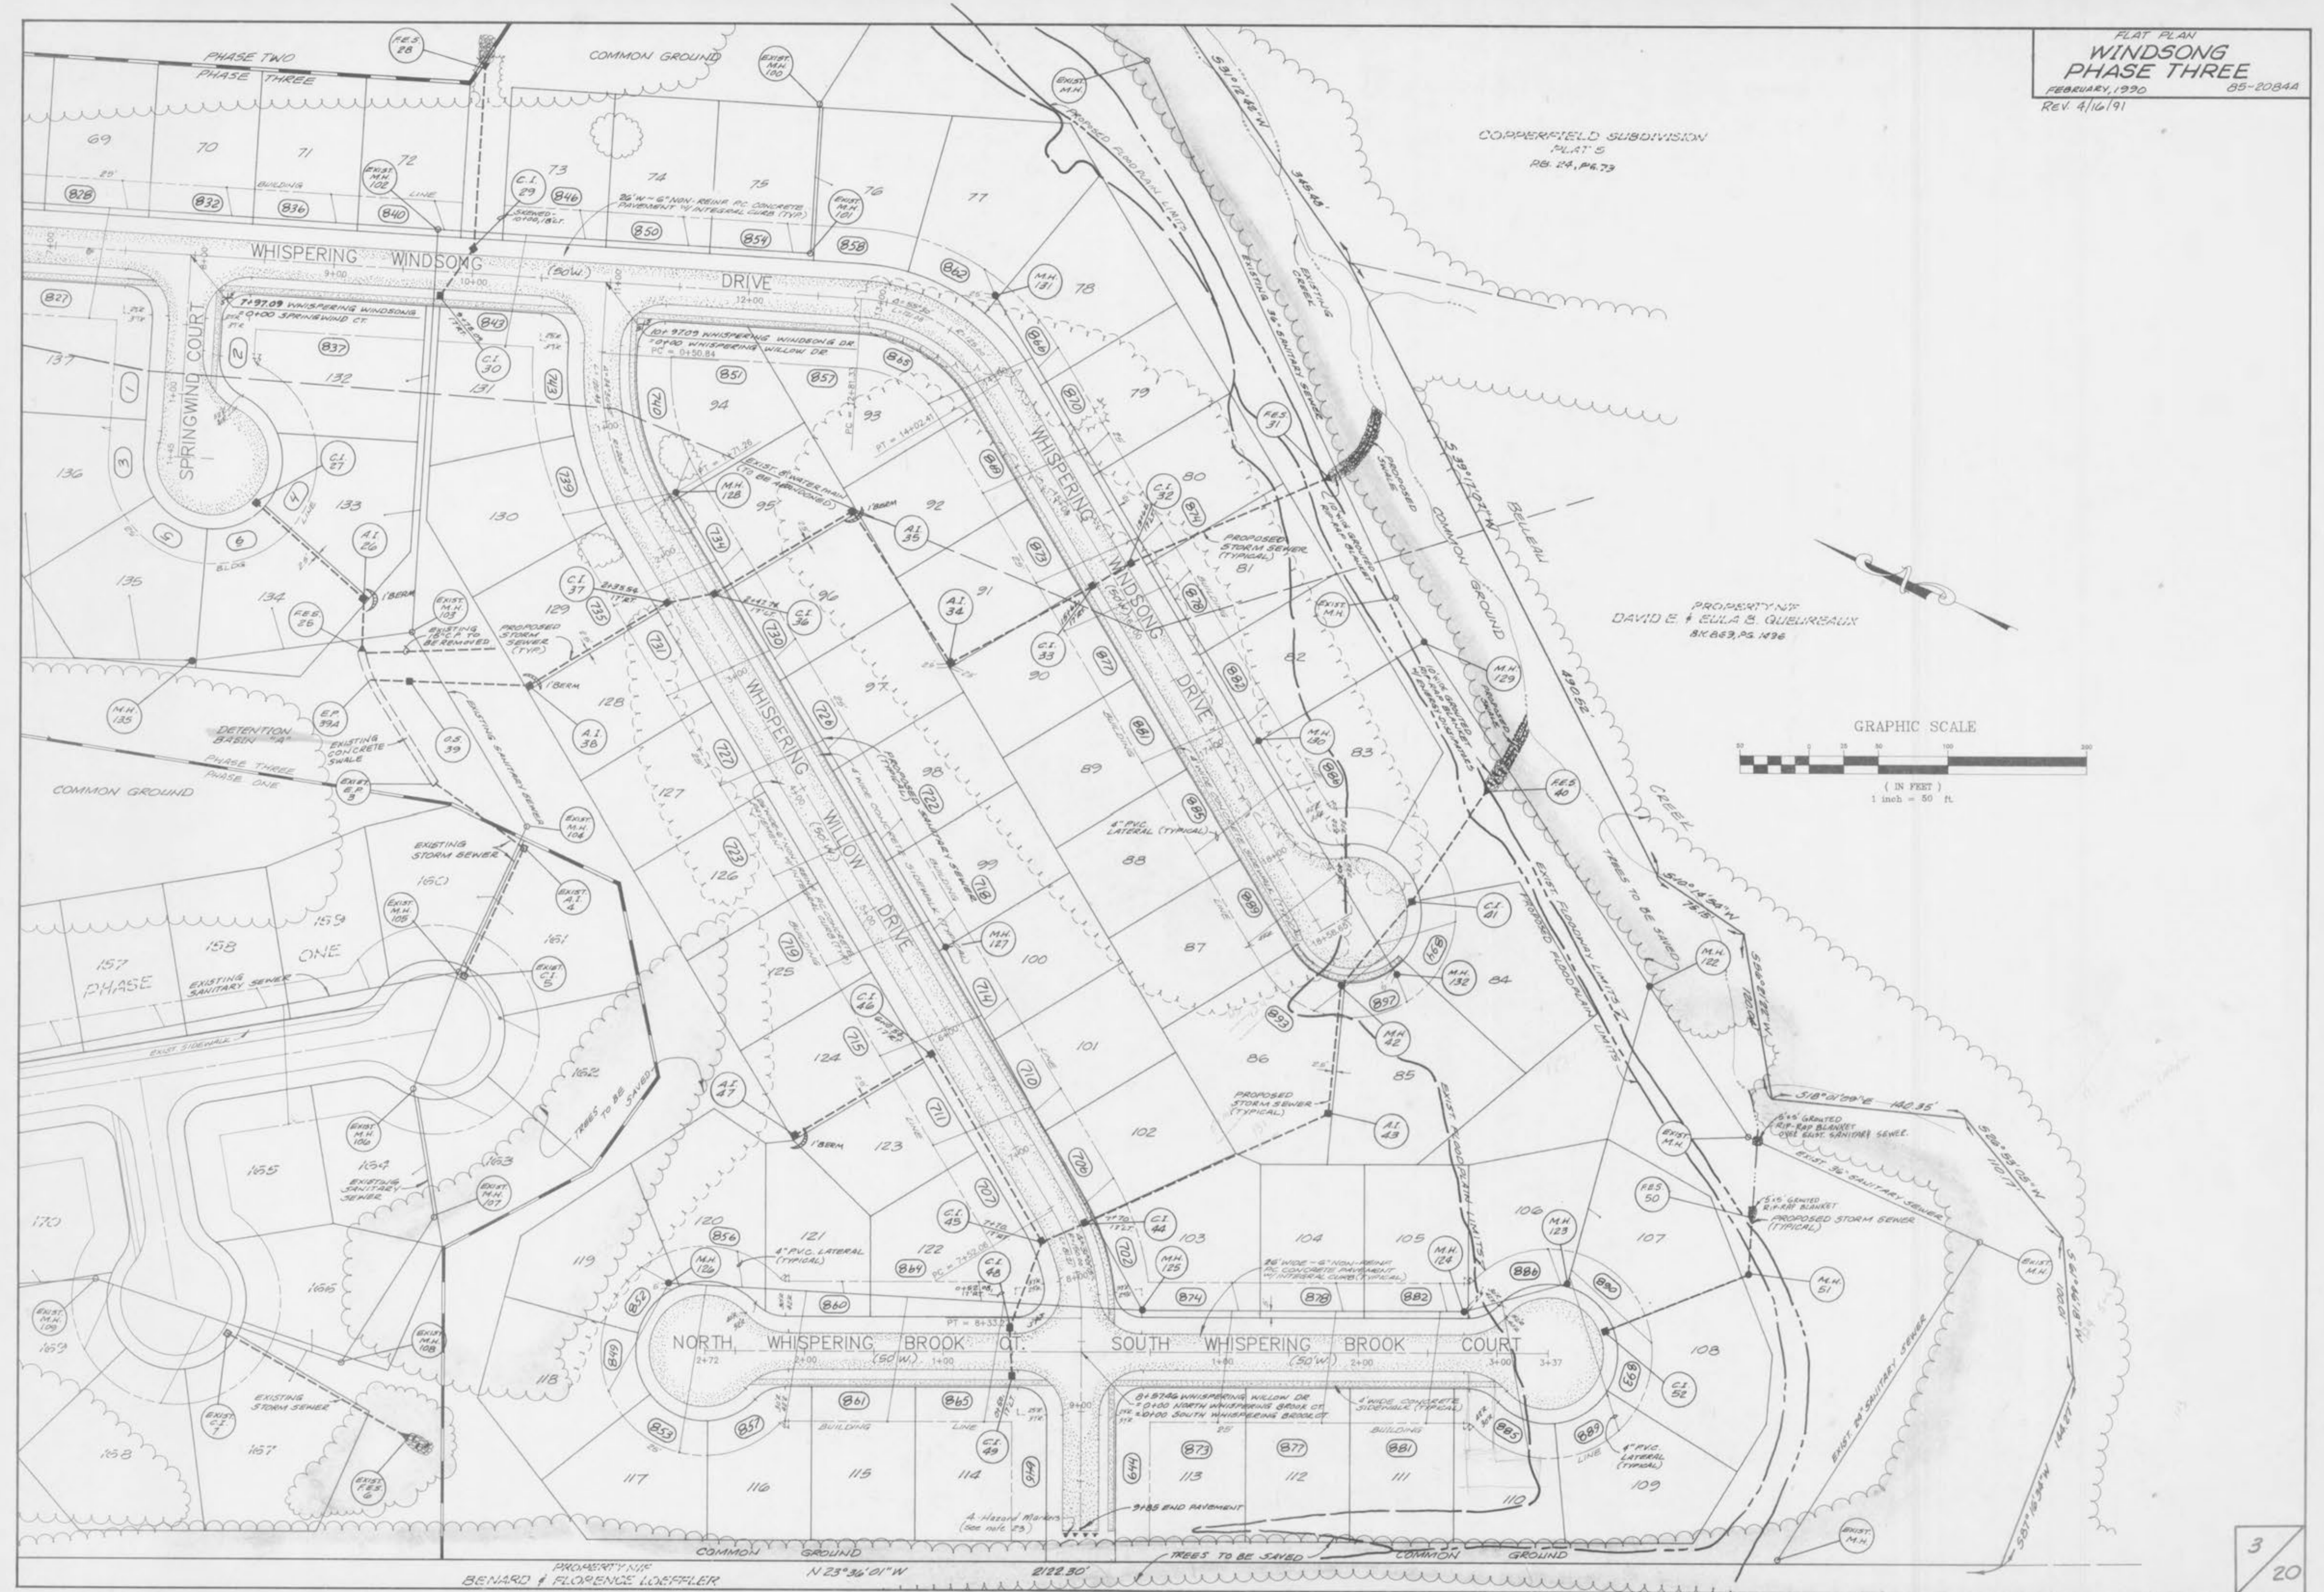

COPPERFIELD SUBDIVISION
 PLAT 5
 RB. 24, P. 4, 73

PROPERTY OF
 DAVID E. & EULA B. GUEBREAU
 8K82, PG. 196

PROPERTY OF
 BERNARD & FLORENCE LOEFFLER
 N 23° 36' 01" W
 2122.30'