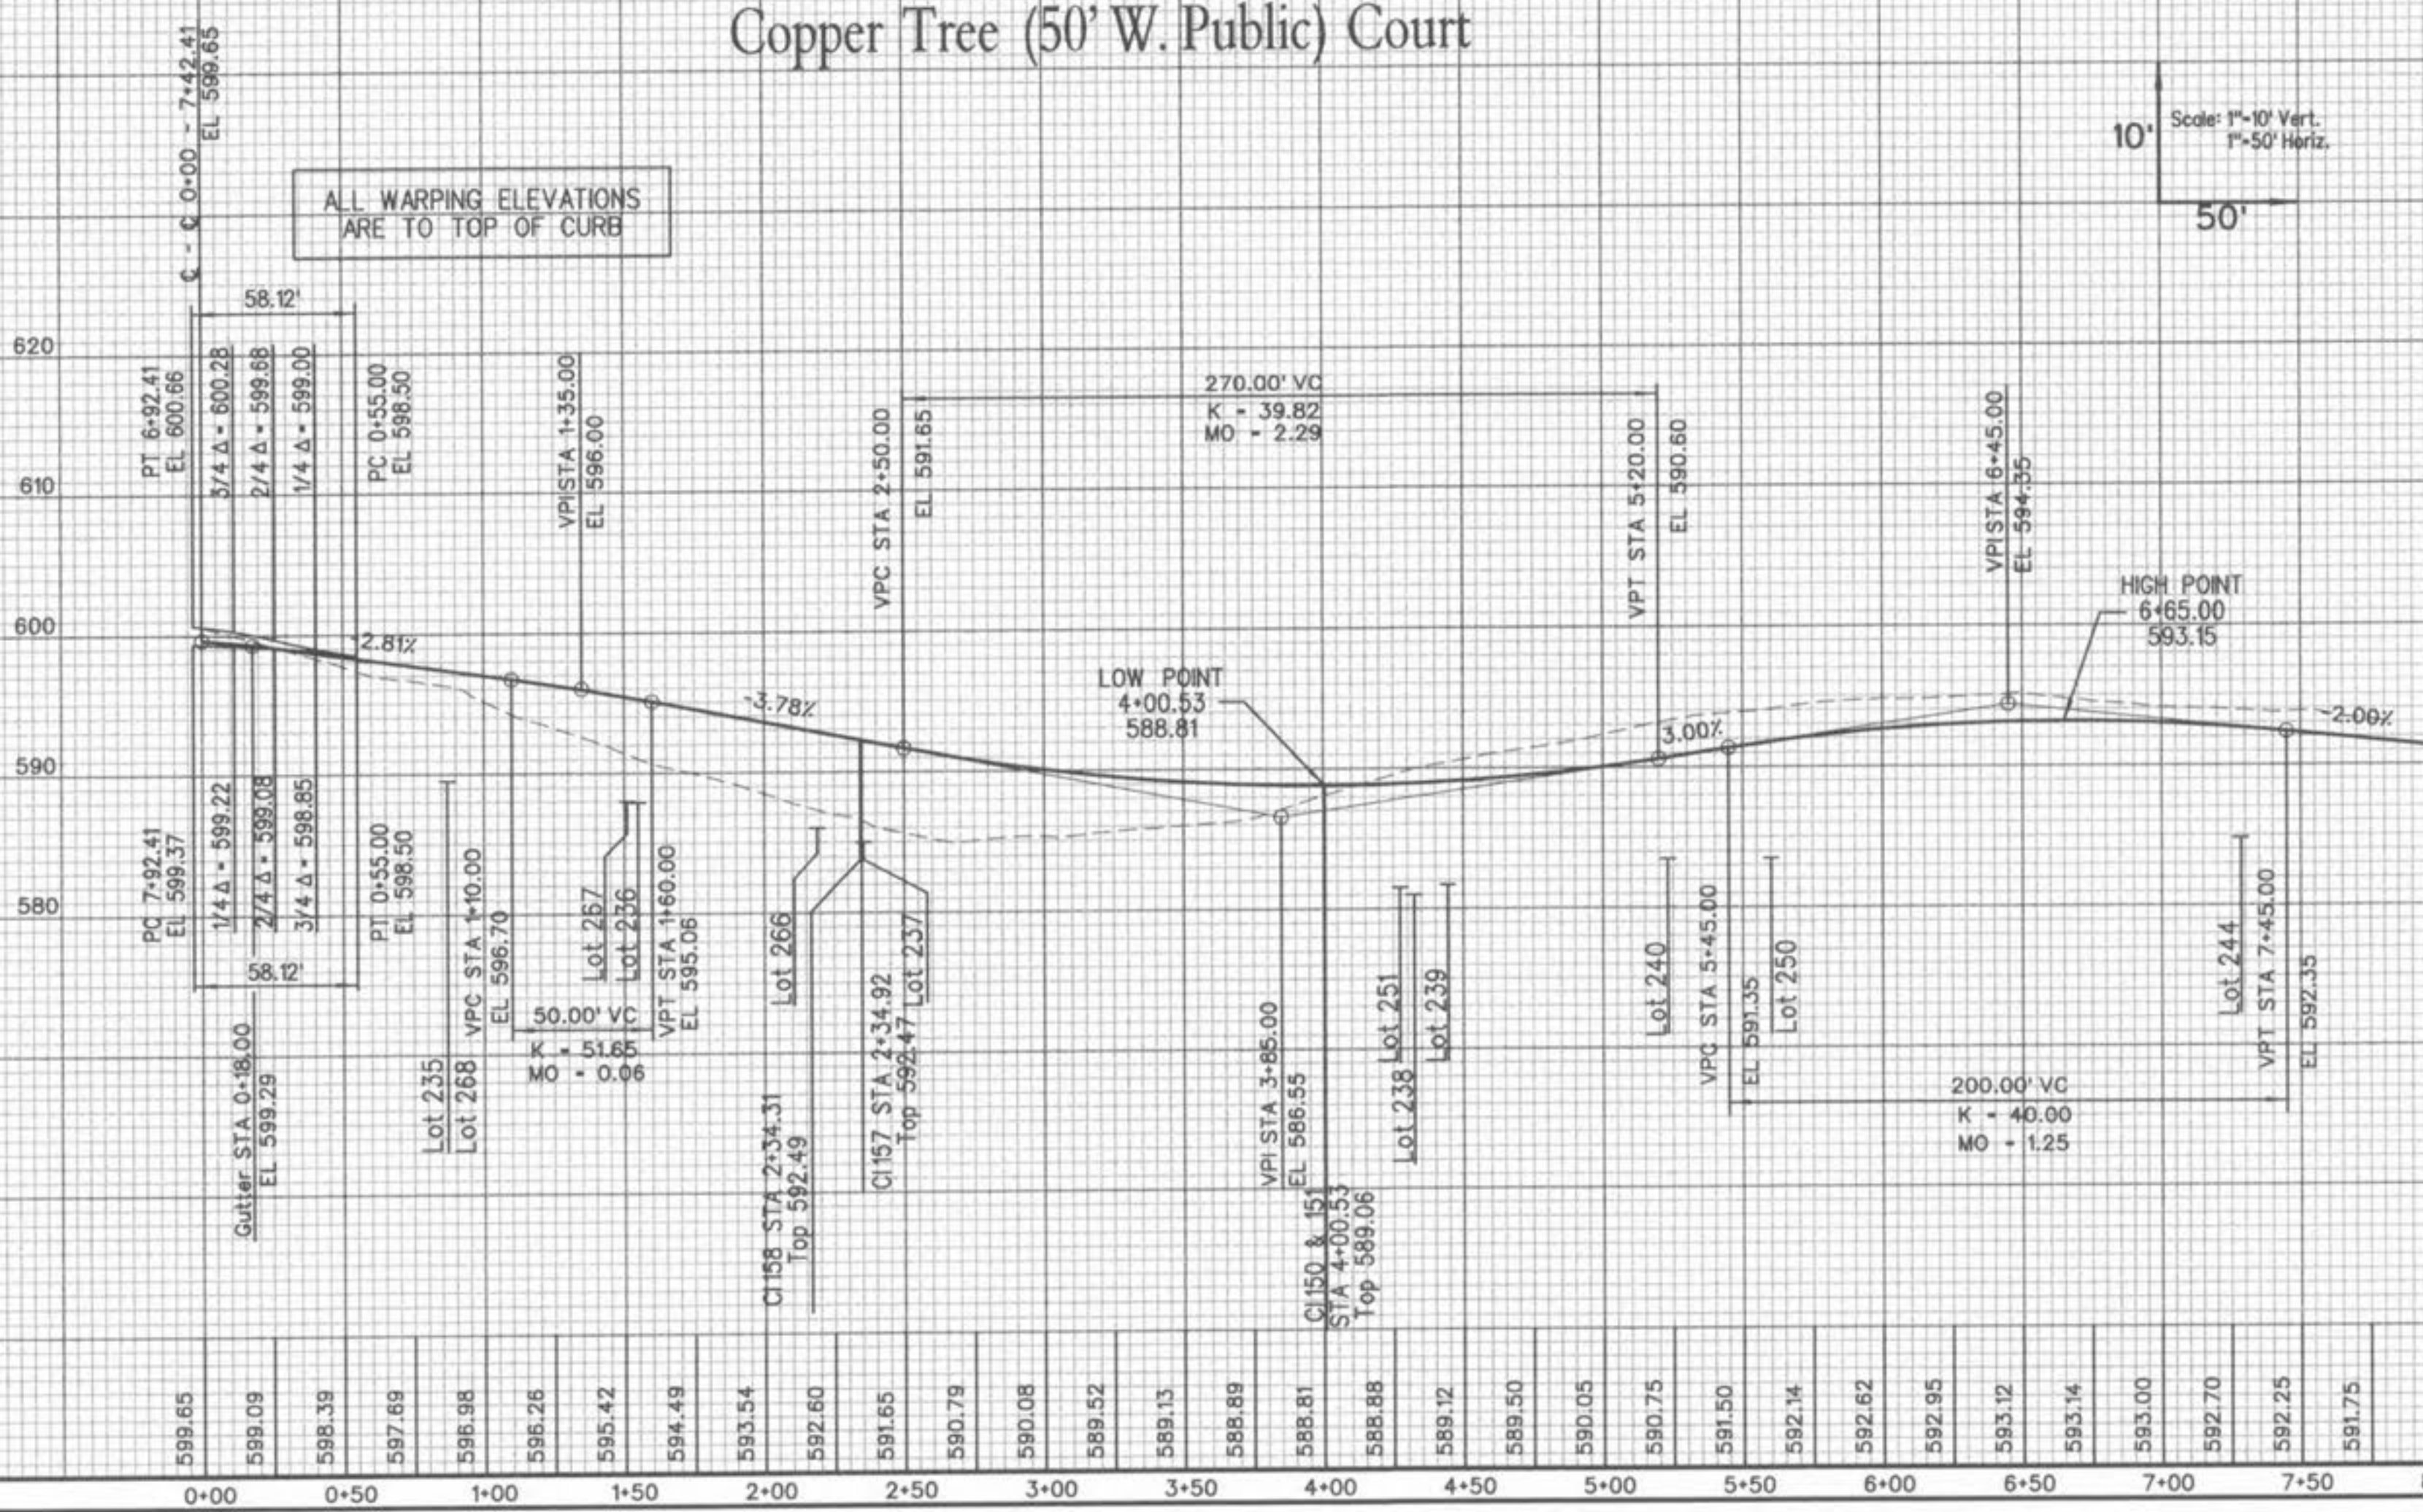

Copper Tree (50' W. Public) Trails

Scale: 1"=10' Vert.
1"=50' Horiz.

Copper Tree (50' W. Public) Court

Scale: 1"=10' Vert.
1"=50' Horiz.

WINGHAVEN
RESIDENTIAL L.L.C.

VOLZ

WINGHAVEN™

PERSIMMON HILL VILLAGE

STREET PROFILES

Design By: G.A.S.
Drawn By: G.A.S.
Checked By: E.A.K.