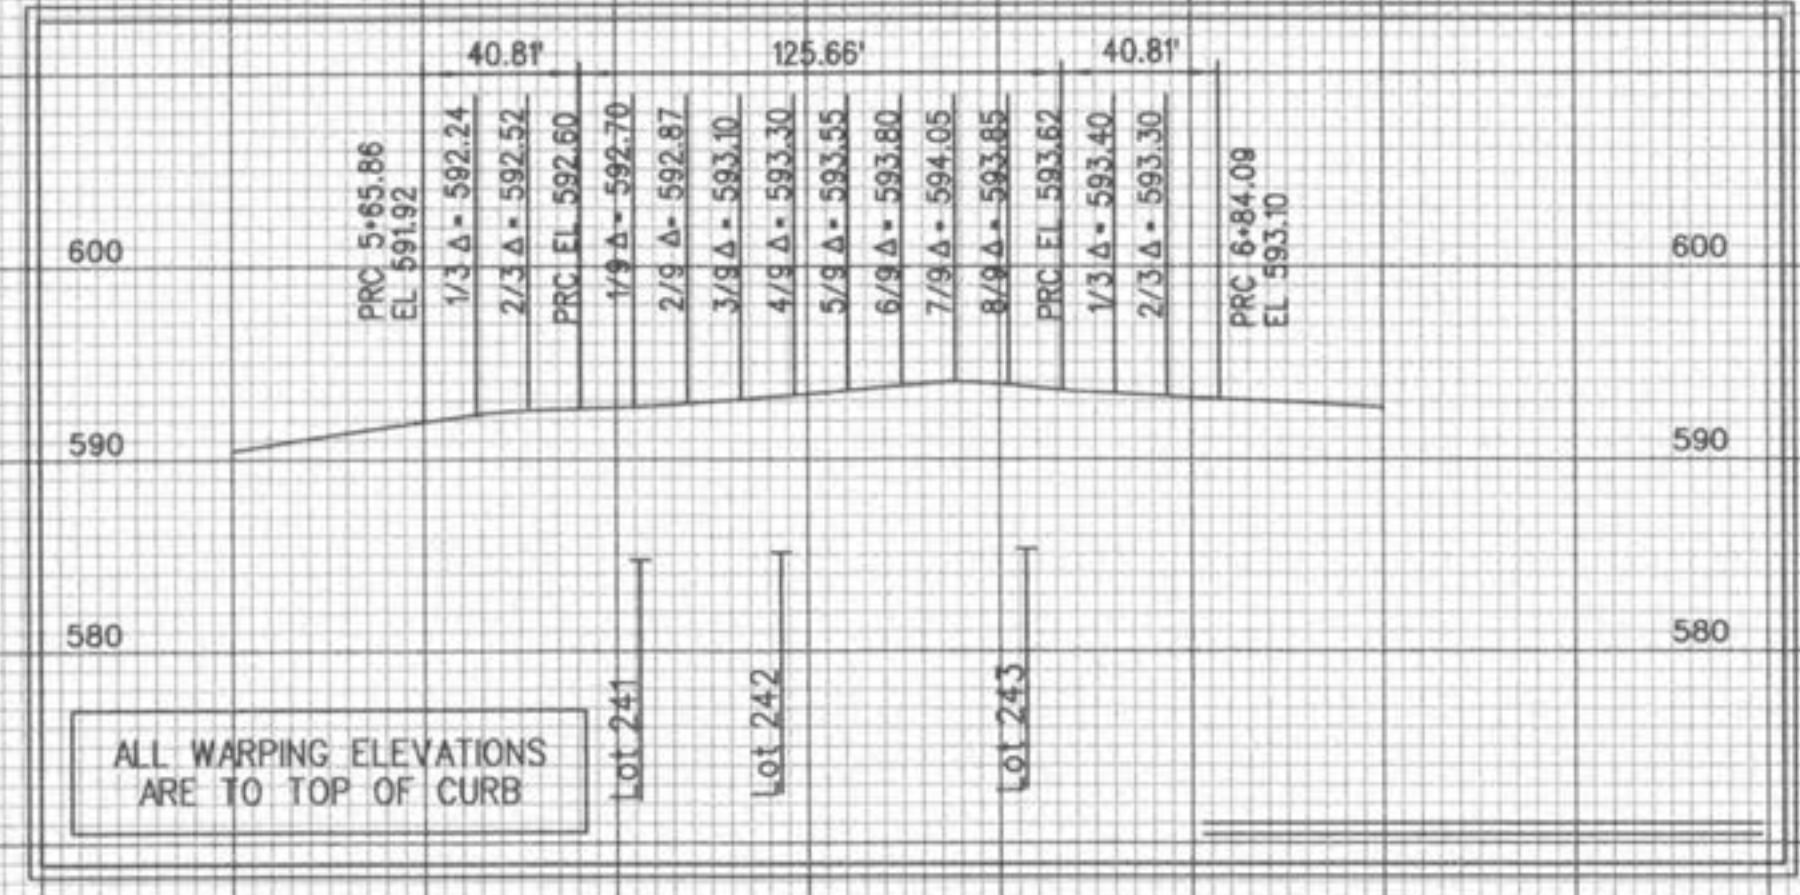

Copper Tree (50' W. Public) Trails

Scale: 1"=10' Vert.
1"=50' Horiz.

Copper Tree (50' W. Public) Court

Scale: 1"=10' Vert.
1"=50' Horiz.

WINGHAVEN
RESIDENTIAL L.L.C.

VOLZ

WINGHAVEN™

PERSIMMON HILL VILLAGE

STREET PROFILES

Design By: G.A.S.
Drawn By: G.A.S.
Checked By: E.A.K.