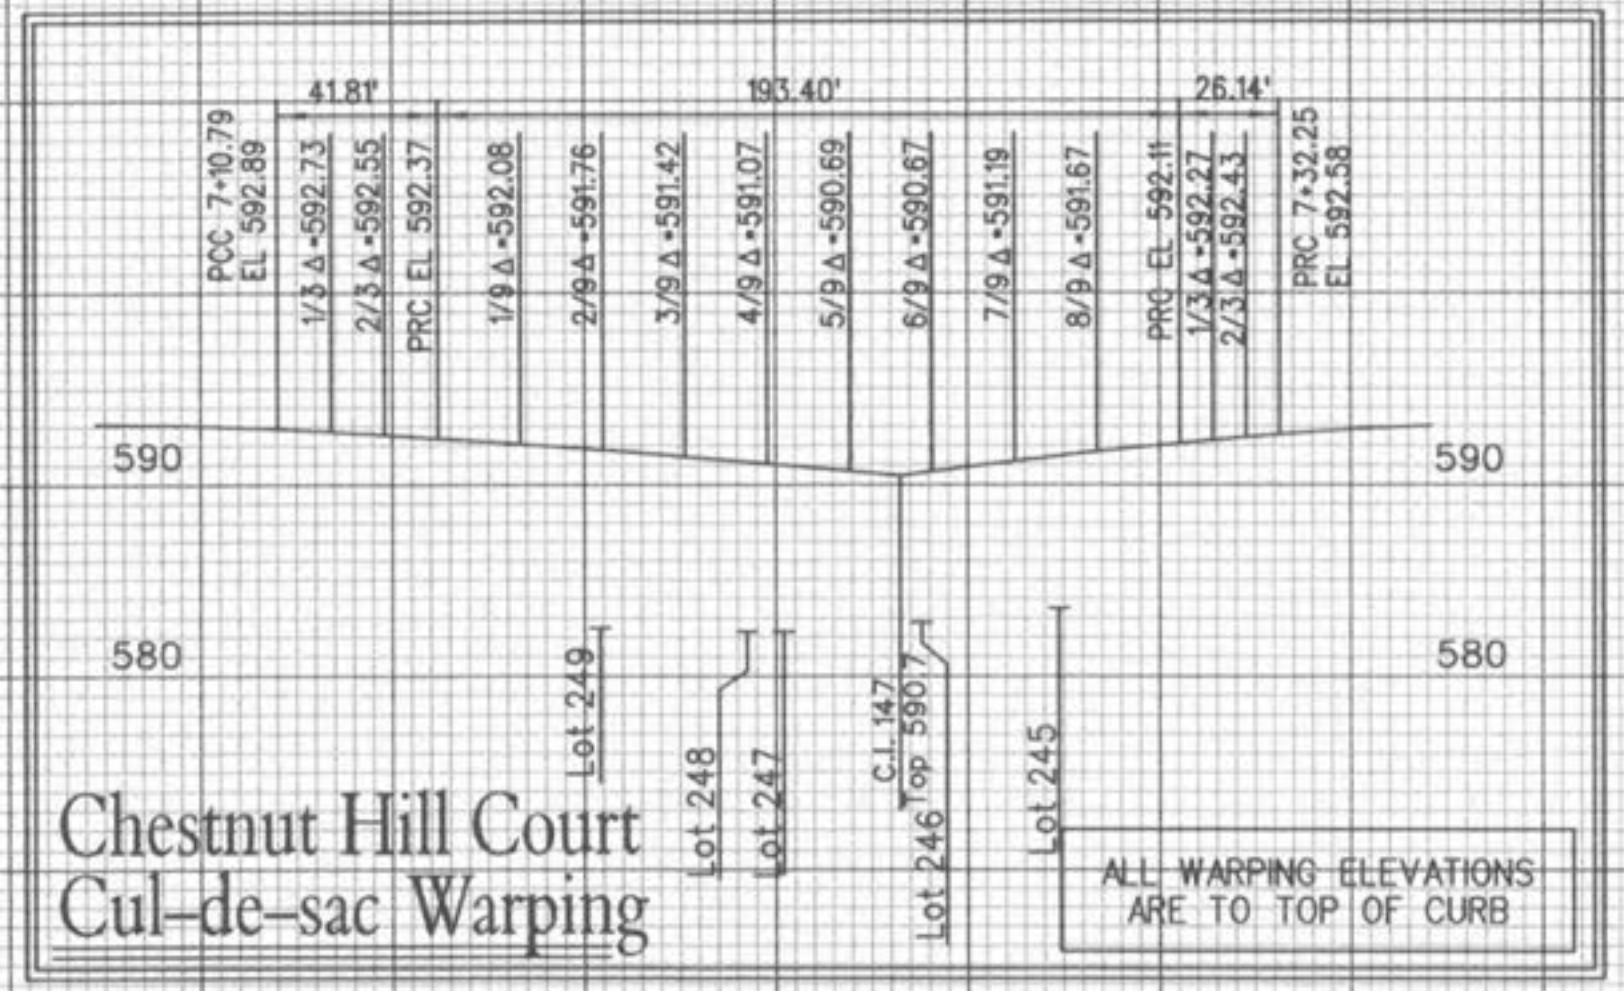

Copper Tree (50' W. Public) Trails

Scale: 1"=10' Vert.
1"=50' Horiz.

Copper Tree (50' W. Public) Court

Scale: 1"=10' Vert.
1"=50' Horiz.

WINGHAVEN
RESIDENTIAL L.L.C.

VOLZ

WINGHAVEN™

PERSIMMON HILL VILLAGE

STREET PROFILES

Design By: G.A.S.
Drawn By: G.A.S.
Checked By: E.A.K.