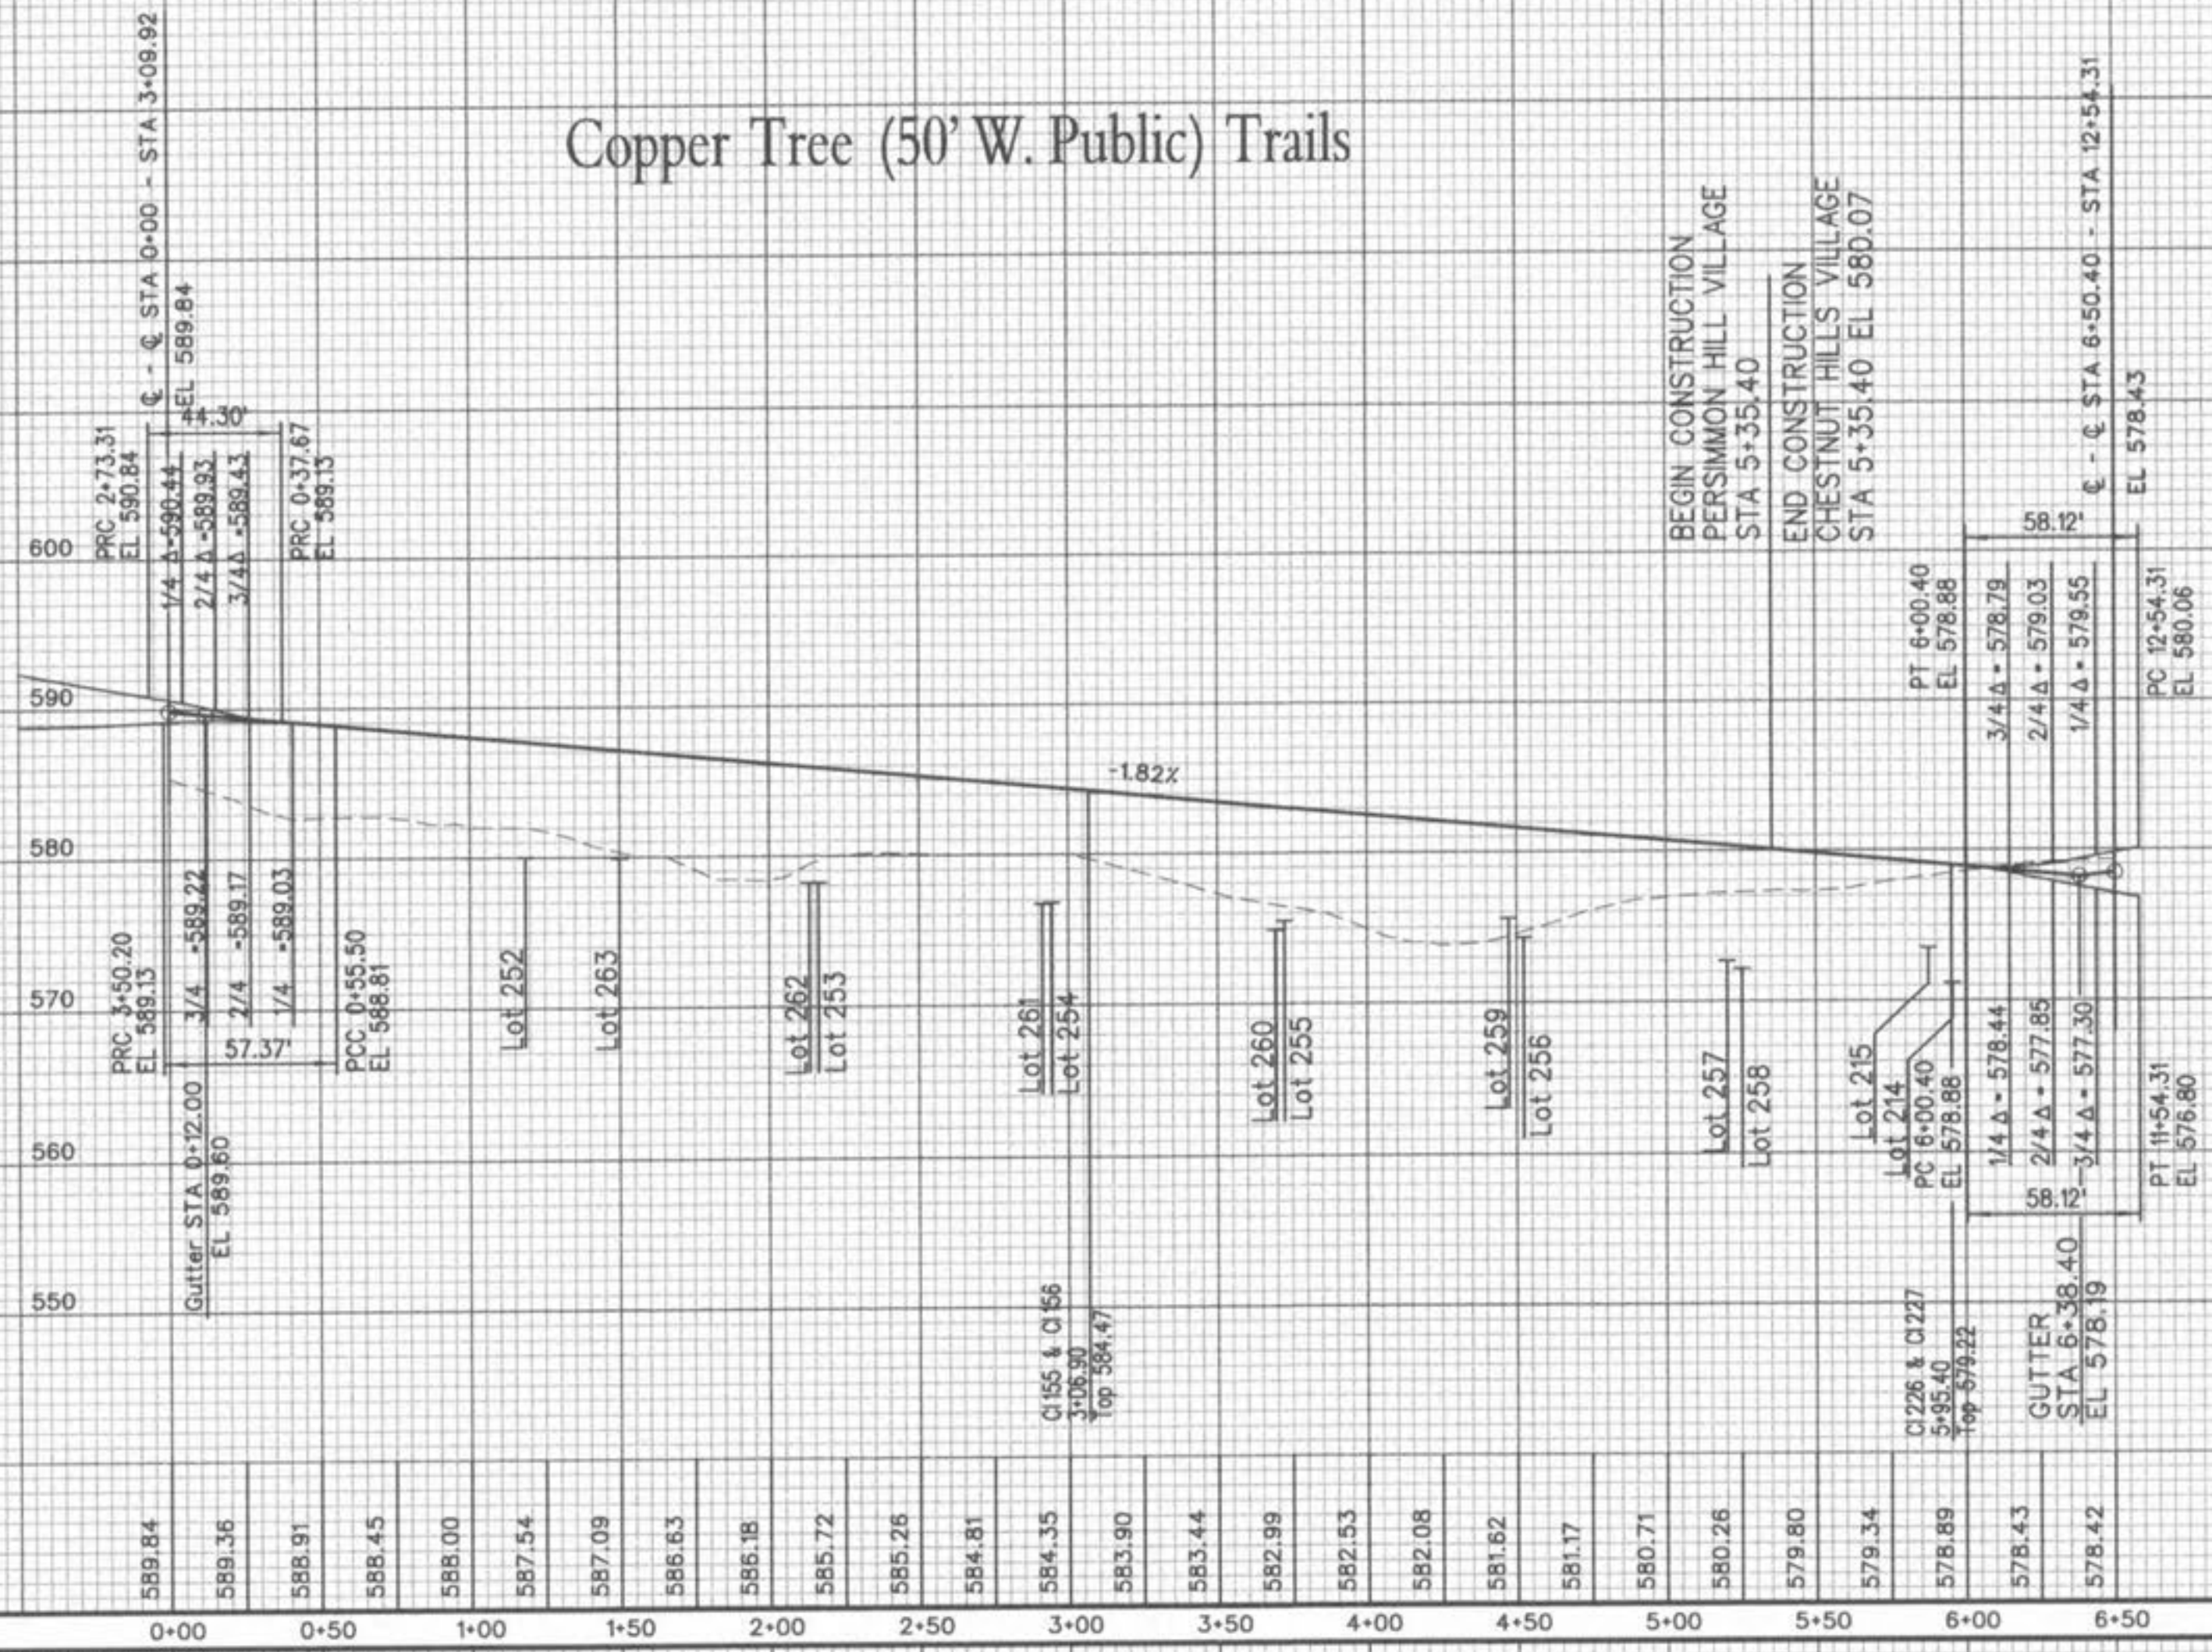

Copper Tree (50' W. Public) Trails

Scale: 1"=10' Vert.
1"=50' Horiz.

Copper Tree (50' W. Public) Court

Scale: 1"=10' Vert.
1"=50' Horiz.

WINGHAVEN
RESIDENTIAL L.L.C.

VOLZ

WINGHAVEN™

PERSIMMON HILL VILLAGE

STREET PROFILES

Design By: G.A.S.
Drawn By: G.A.S.
Checked By: E.A.K.