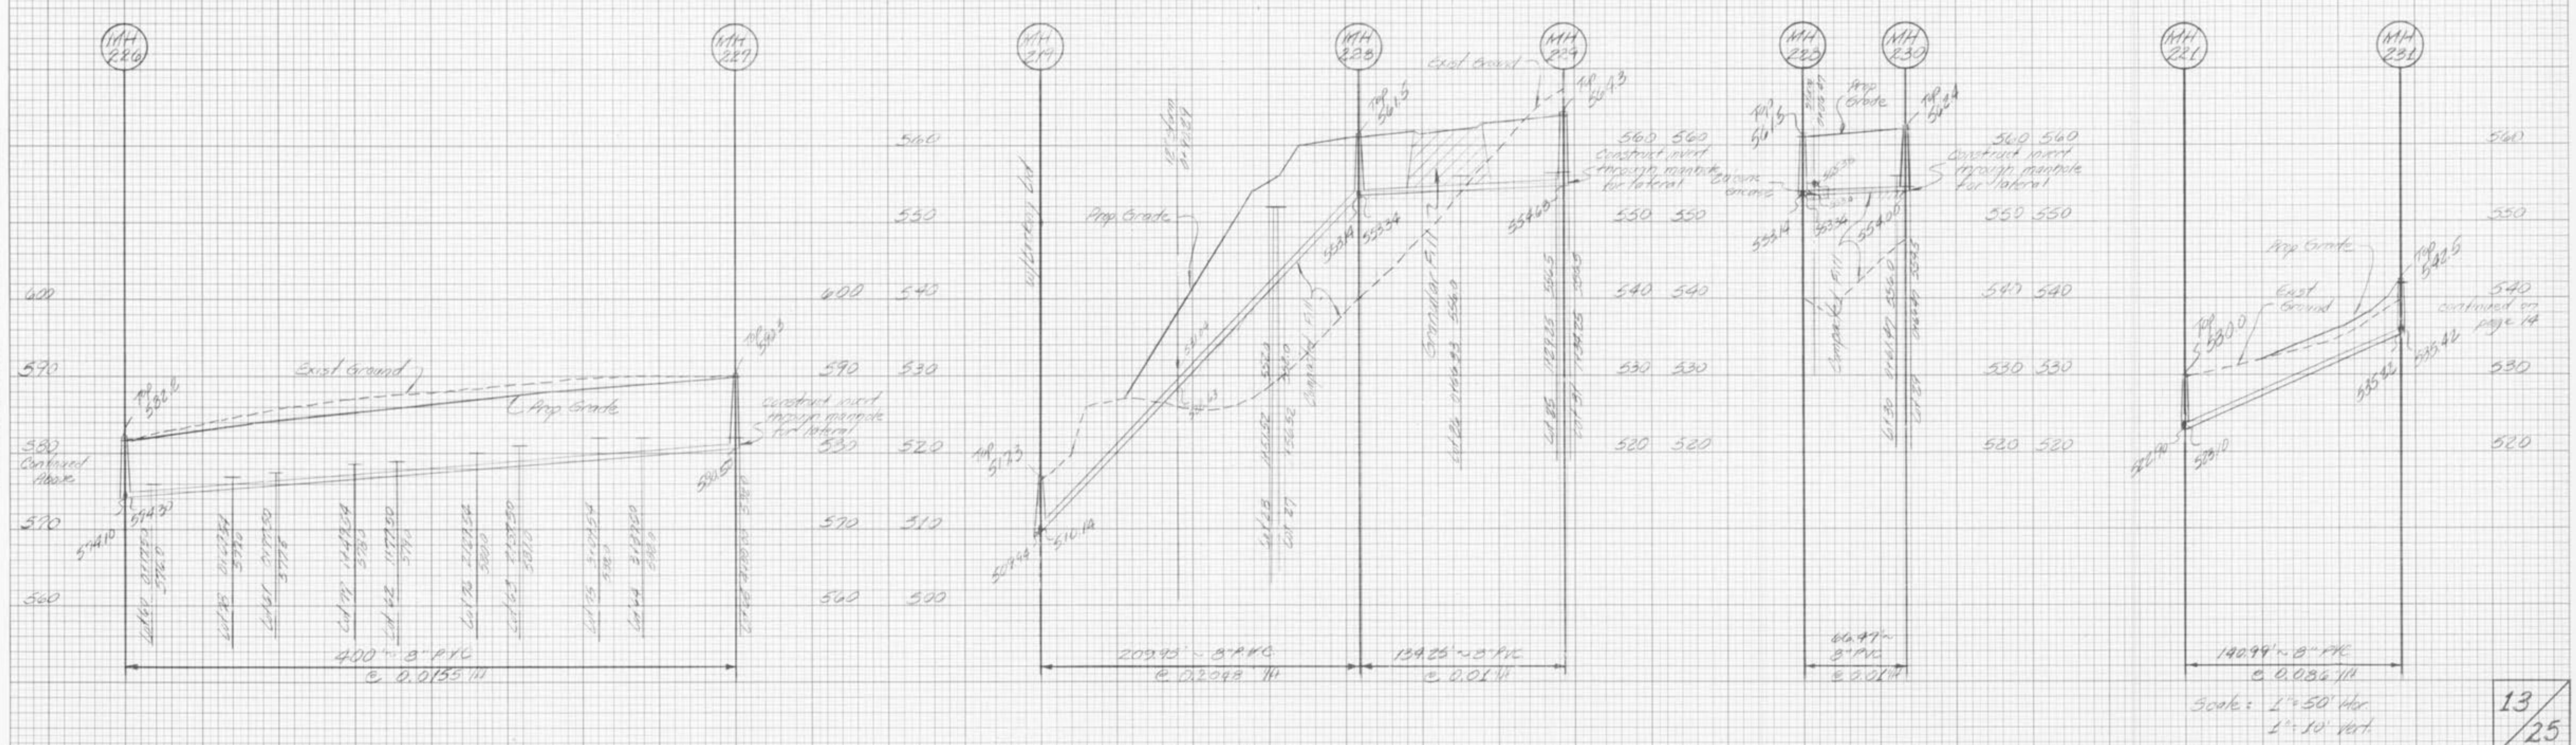

FINAL SURVEY  
 SURVEY PLOTTED  
 NOTE BOOK "PAPA" 14  
 NO. AREAS CHECKED

ORIGINAL SURVEY  
 SURVEY PLOTTED  
 NOTE BOOK "PAPA" 14  
 NO. AREAS CHECKED

Scale: 1" = 50' Hor  
 1" = 10' Vert