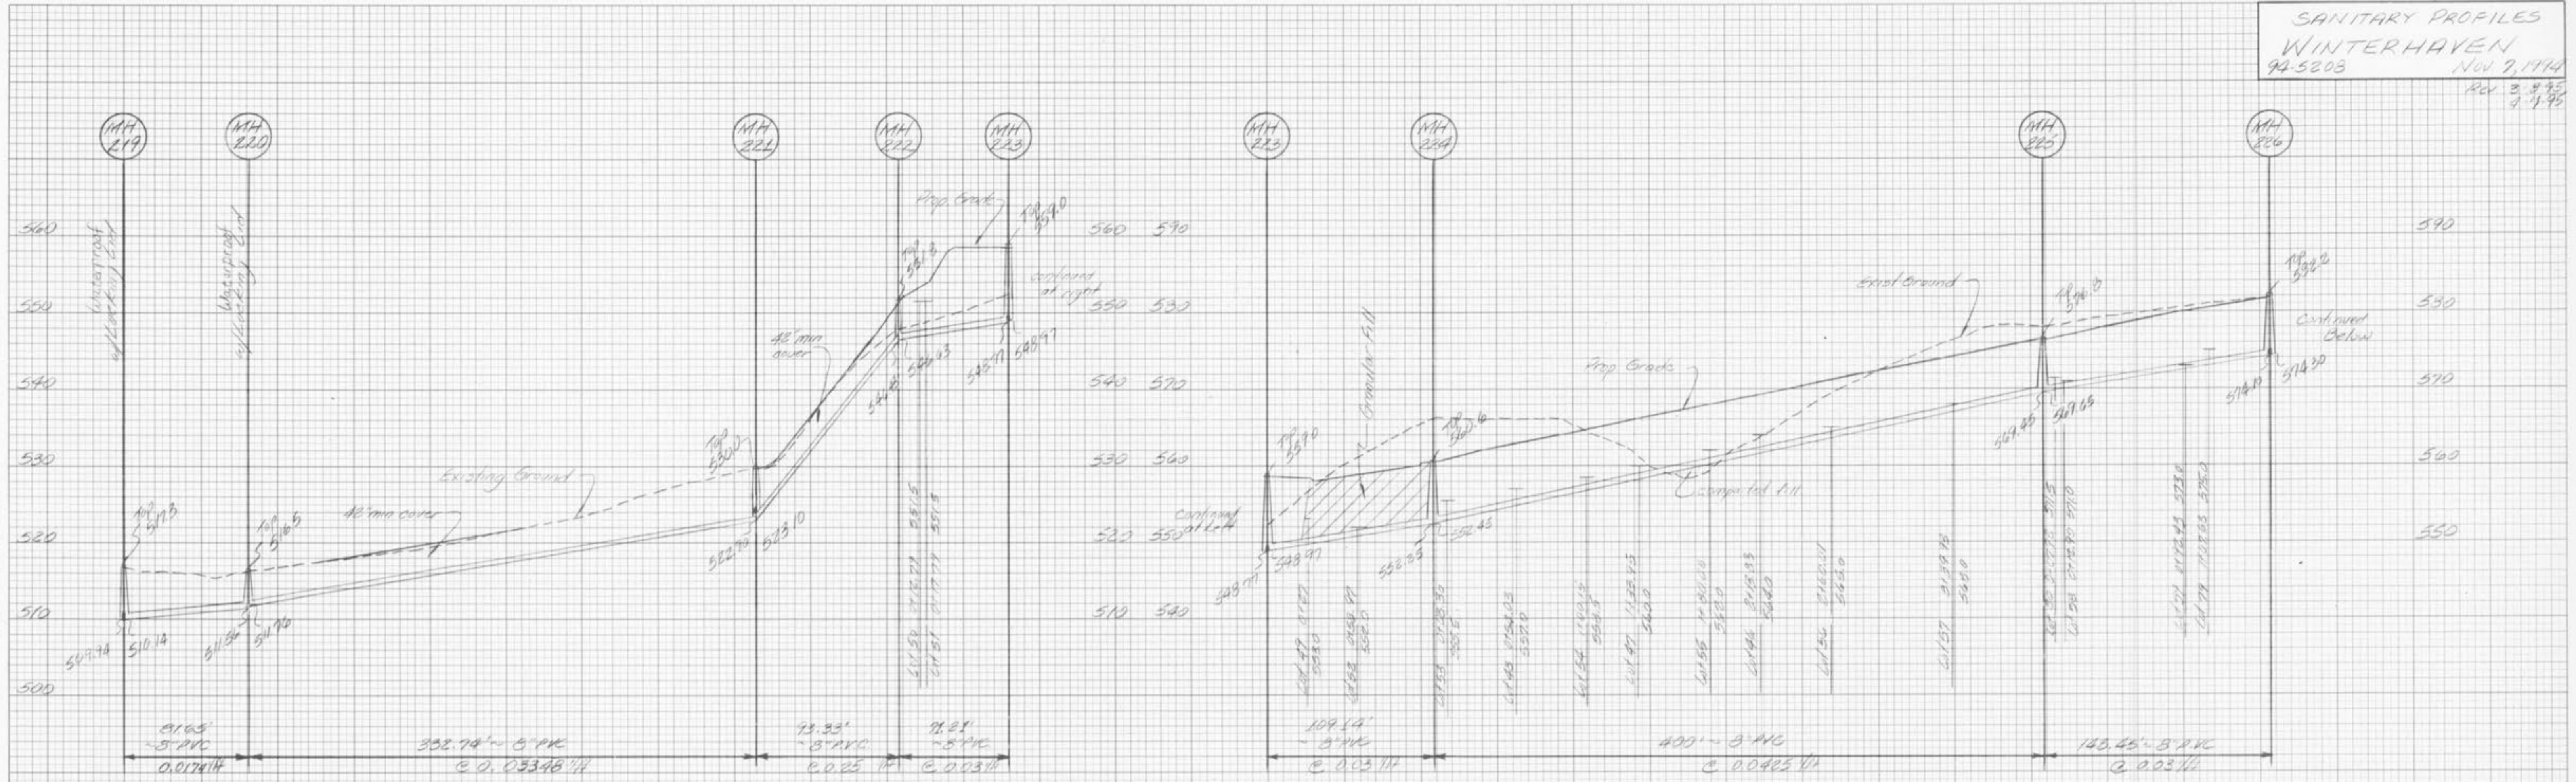

FINAL SURVEY  
 SURVEY PLOTTED  
 NOTE BOOK "PAPA" 14  
 NO. AREAS CHECKED

ORIGINAL SURVEY  
 SURVEY PLOTTED  
 NOTE BOOK "PAPA" 14  
 NO. AREAS CHECKED

Scale: 1" = 50' Hor  
 1" = 10' Vert