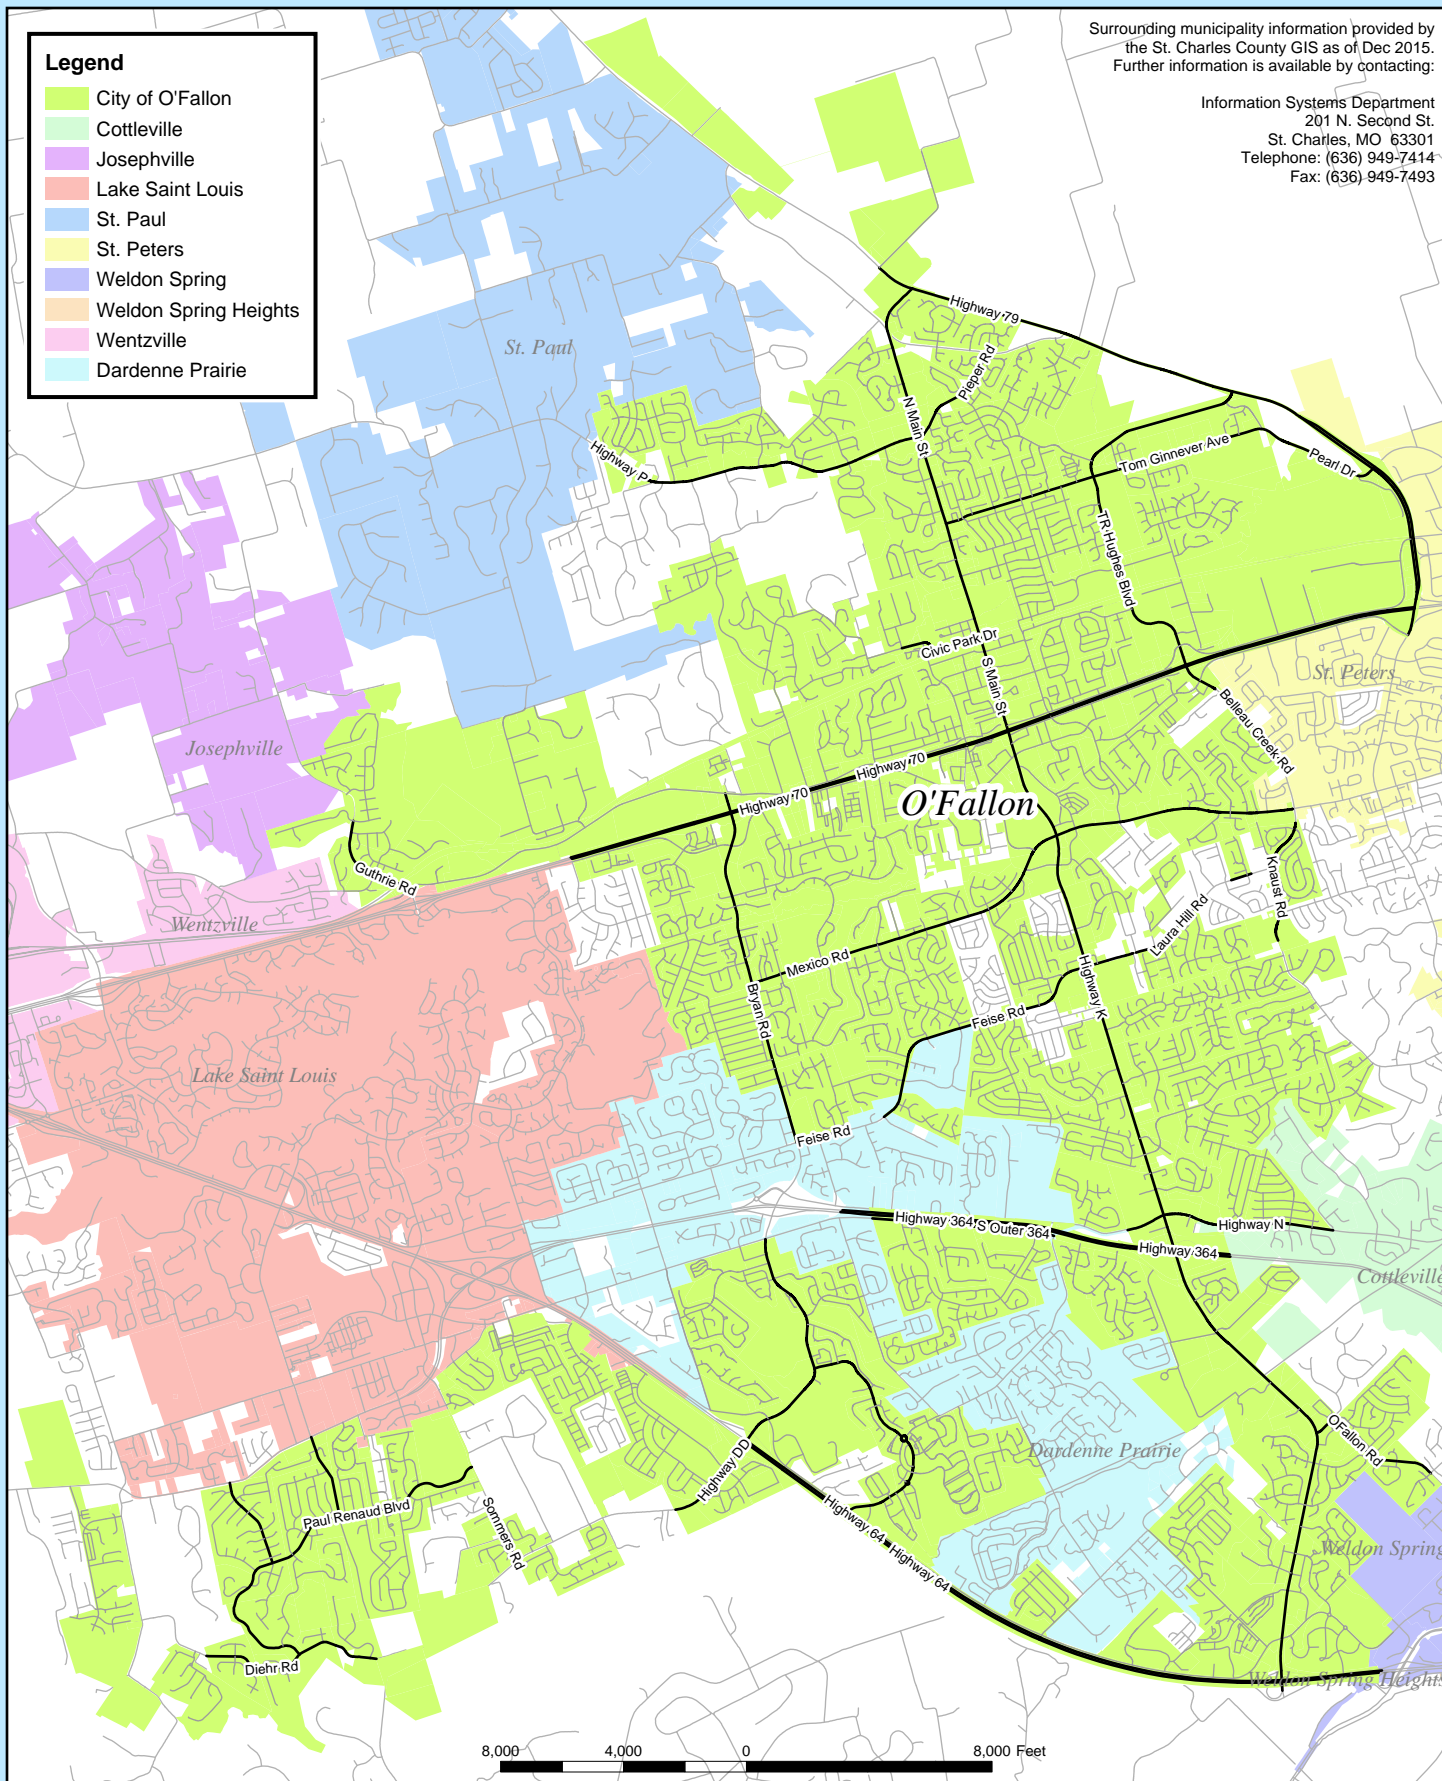

Legend

- City of O'Fallon
- Cottleville
- Josephville
- Lake Saint Louis
- St. Paul
- St. Peters
- Weldon Spring
- Weldon Spring Heights
- Wentzville
- Dardenne Prairie

8,000 4,000 0 8,000 Feet

Planning & Development
Geographic Information System
O'Fallon, Missouri

O'Fallon City Limits

Information current through Ordinance 7100

Printed: 11/1/2024