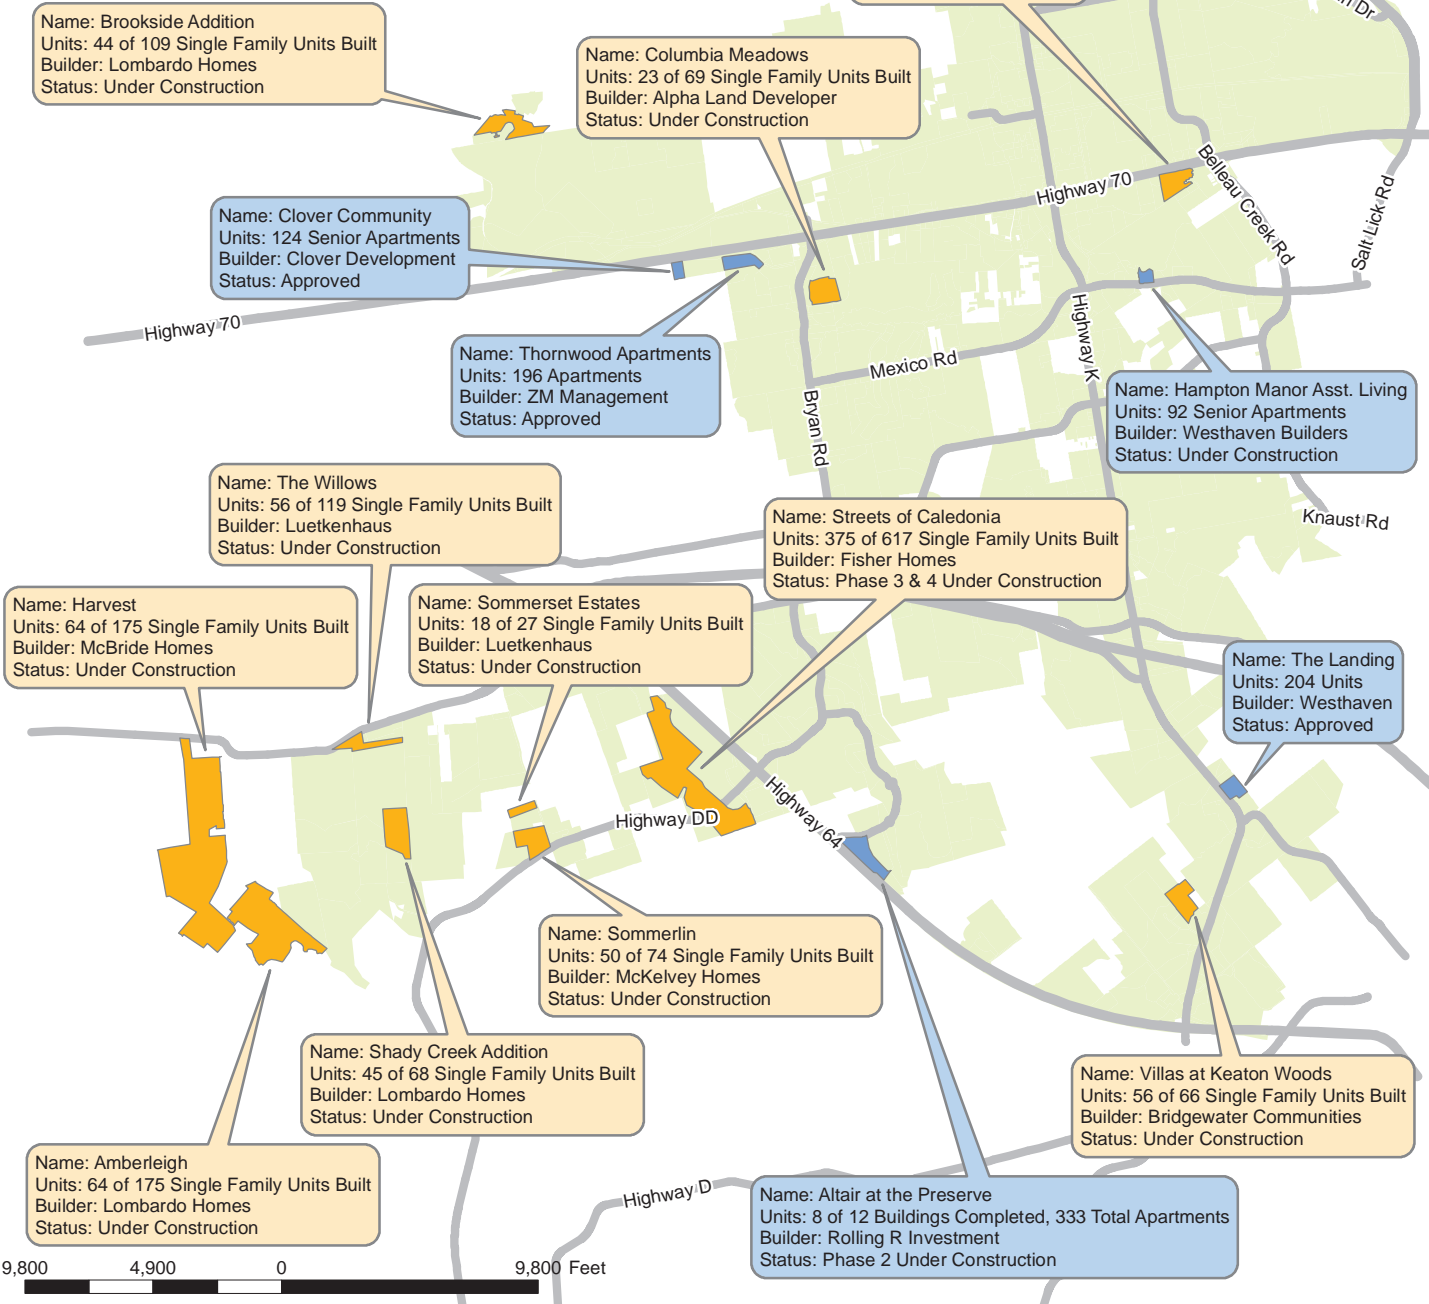

Legend

- Single Family Developments
- Multi-Family Developments
- Major Streets
- O'Fallon City Limits

Single Family Permits Issued	
2023	314
2022	307
2021	357
2020	425
2019	403

Planning & Development
 Geographic Information Systems
 O'Fallon, Missouri

New Residential Areas

Year-to-Date 2024

Printed: 4/26/2024