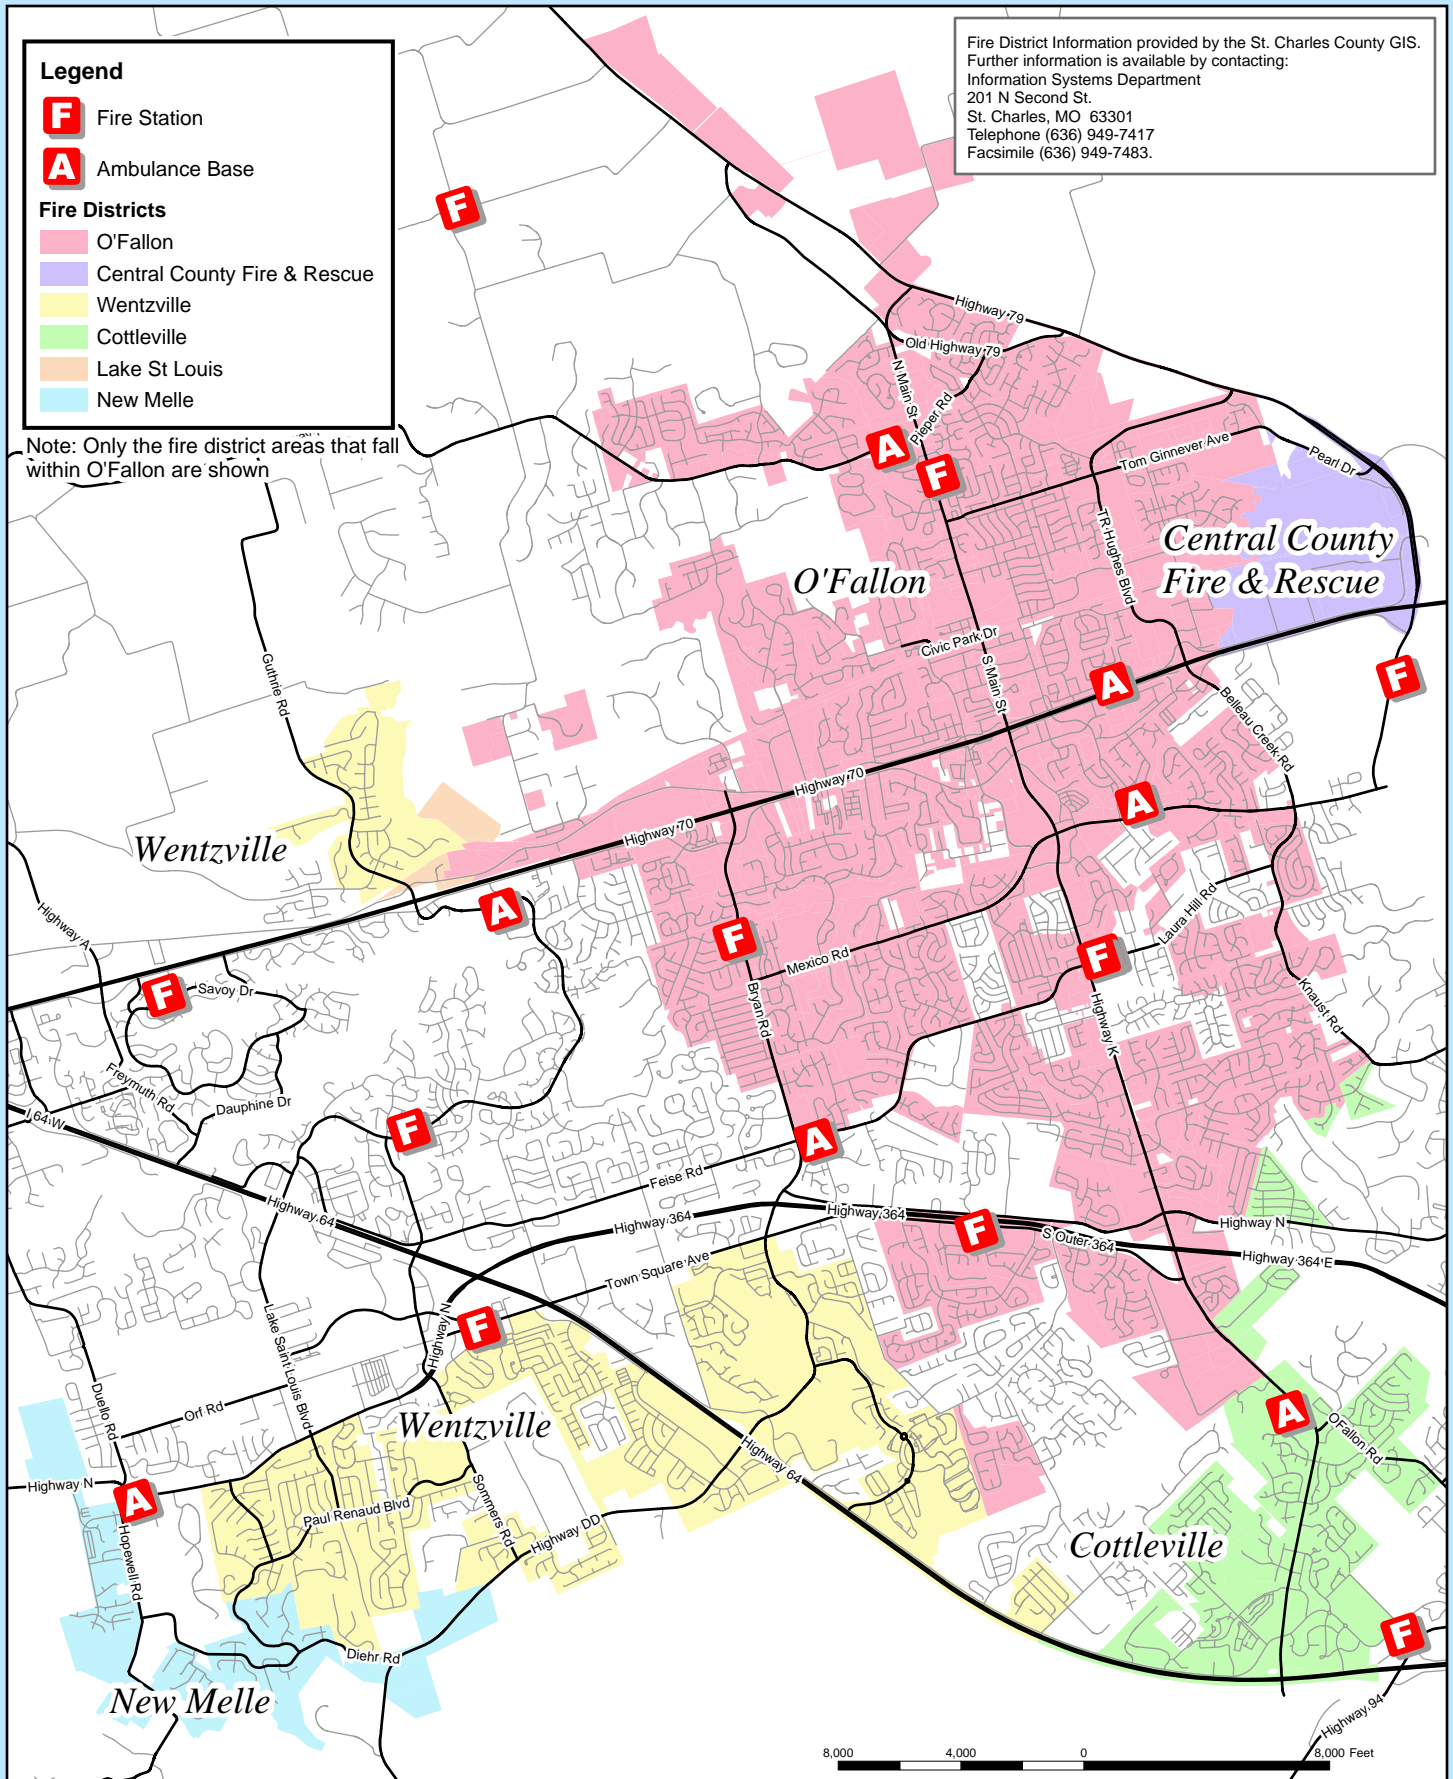

Fire District Information provided by the St. Charles County GIS.  
 Further information is available by contacting:  
 Information Systems Department  
 201 N Second St.  
 St. Charles, MO 63301  
 Telephone (636) 949-7417  
 Facsimile (636) 949-7483.

**Legend**

- F** Fire Station
- A** Ambulance Base

**Fire Districts**

- O'Fallon
- Central County Fire & Rescue
- Wentzville
- Cottleville
- Lake St Louis
- New Melle

Note: Only the fire district areas that fall within O'Fallon are shown

Planning & Development  
 Geographic Information System  
 O'Fallon, Missouri

**O'Fallon Emergency Services**

Information current through ordinance 7150  
 Printed: 11/1/2024