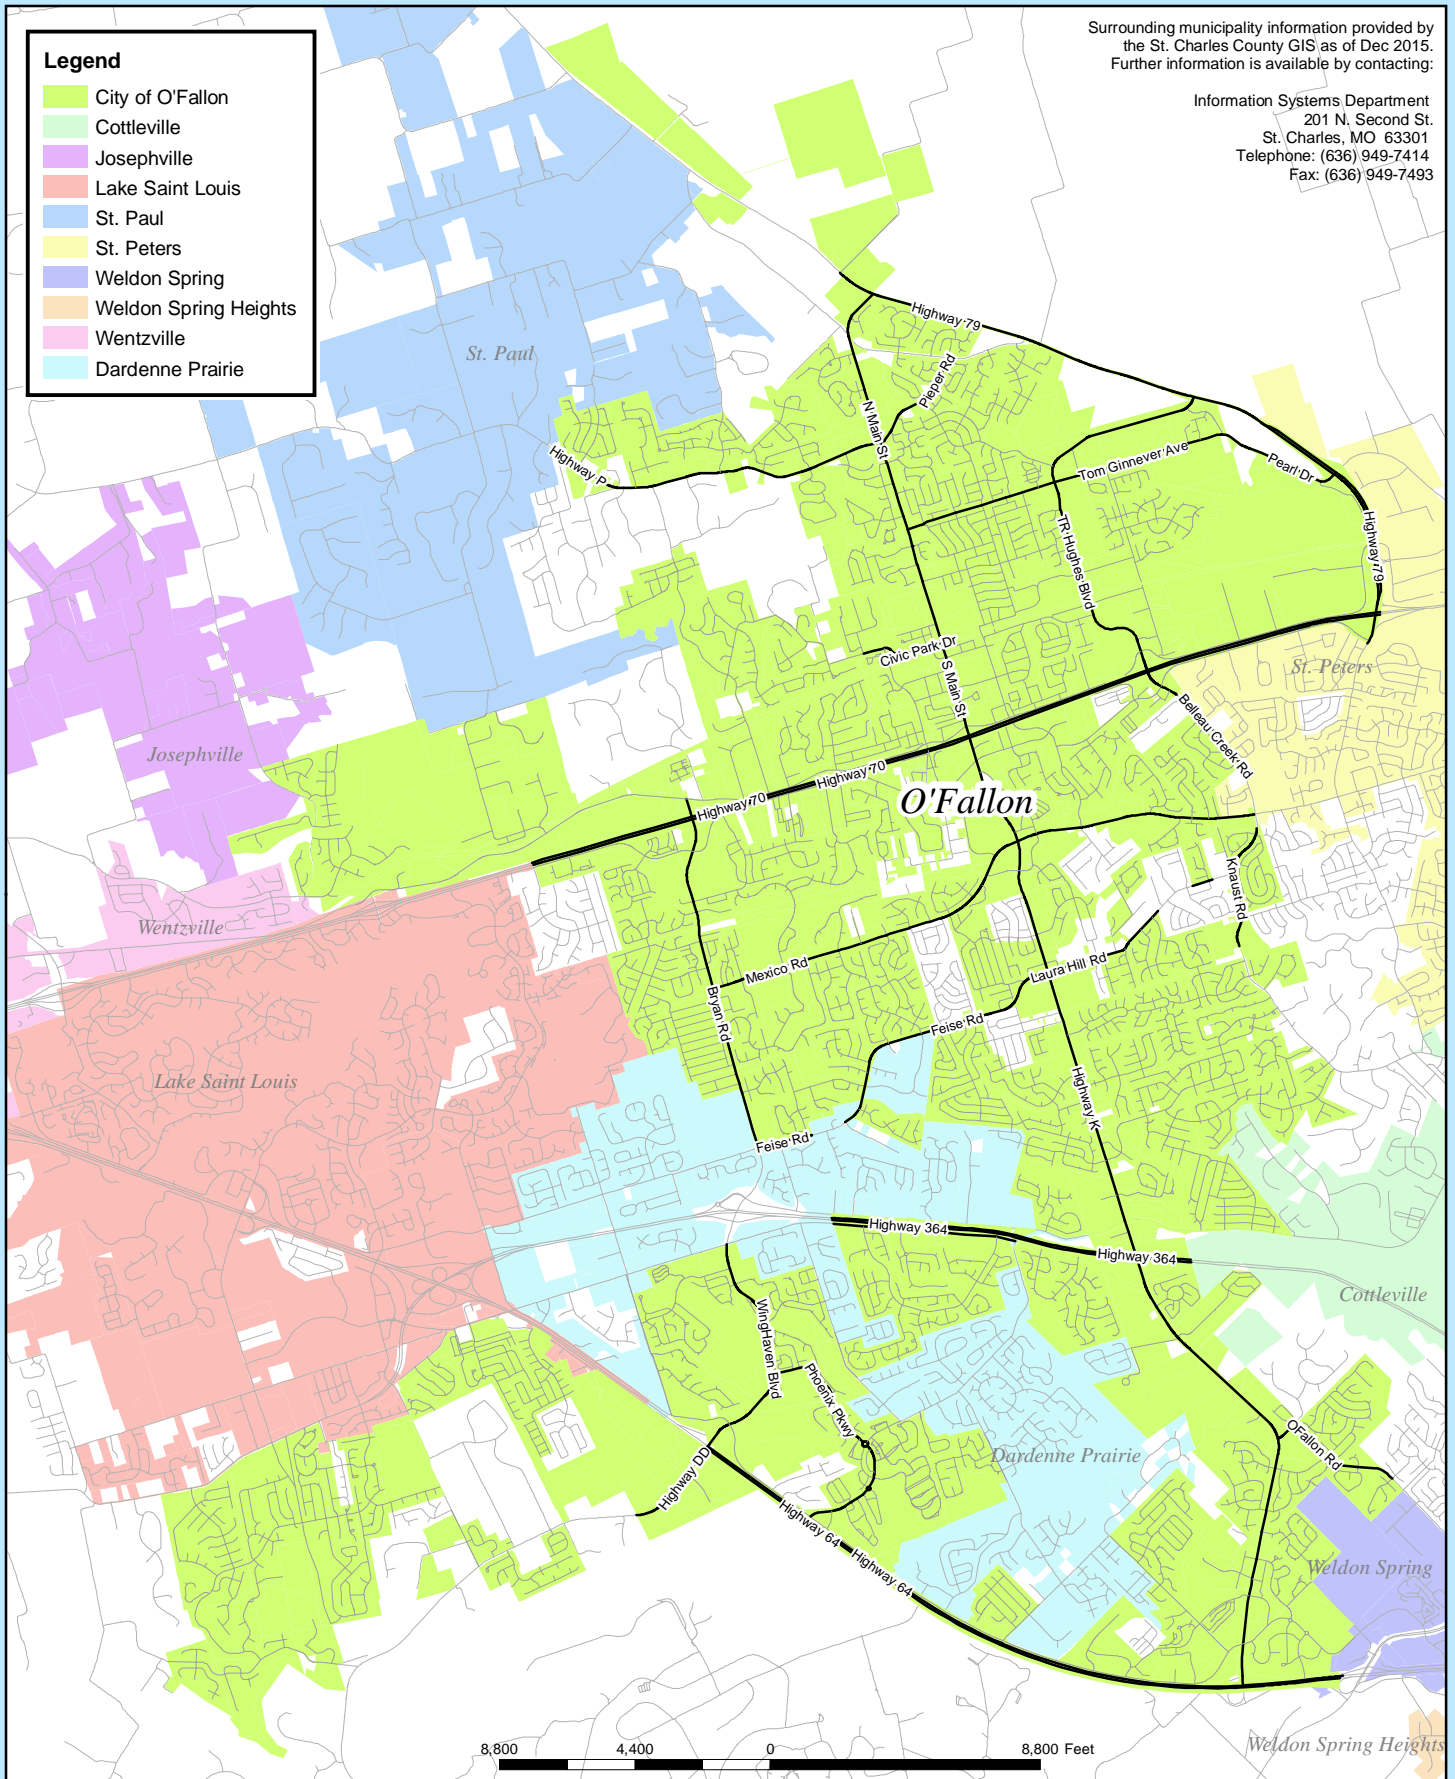

Legend

- City of O'Fallon
- Cottleville
- Josephville
- Lake Saint Louis
- St. Paul
- St. Peters
- Weldon Spring
- Weldon Spring Heights
- Wentzville
- Dardenne Prairie

Planning & Development
Geographic Information System
O'Fallon, Missouri

O'Fallon City Limits

Information current through Ordinance 6578

Printed: 7/5/2019