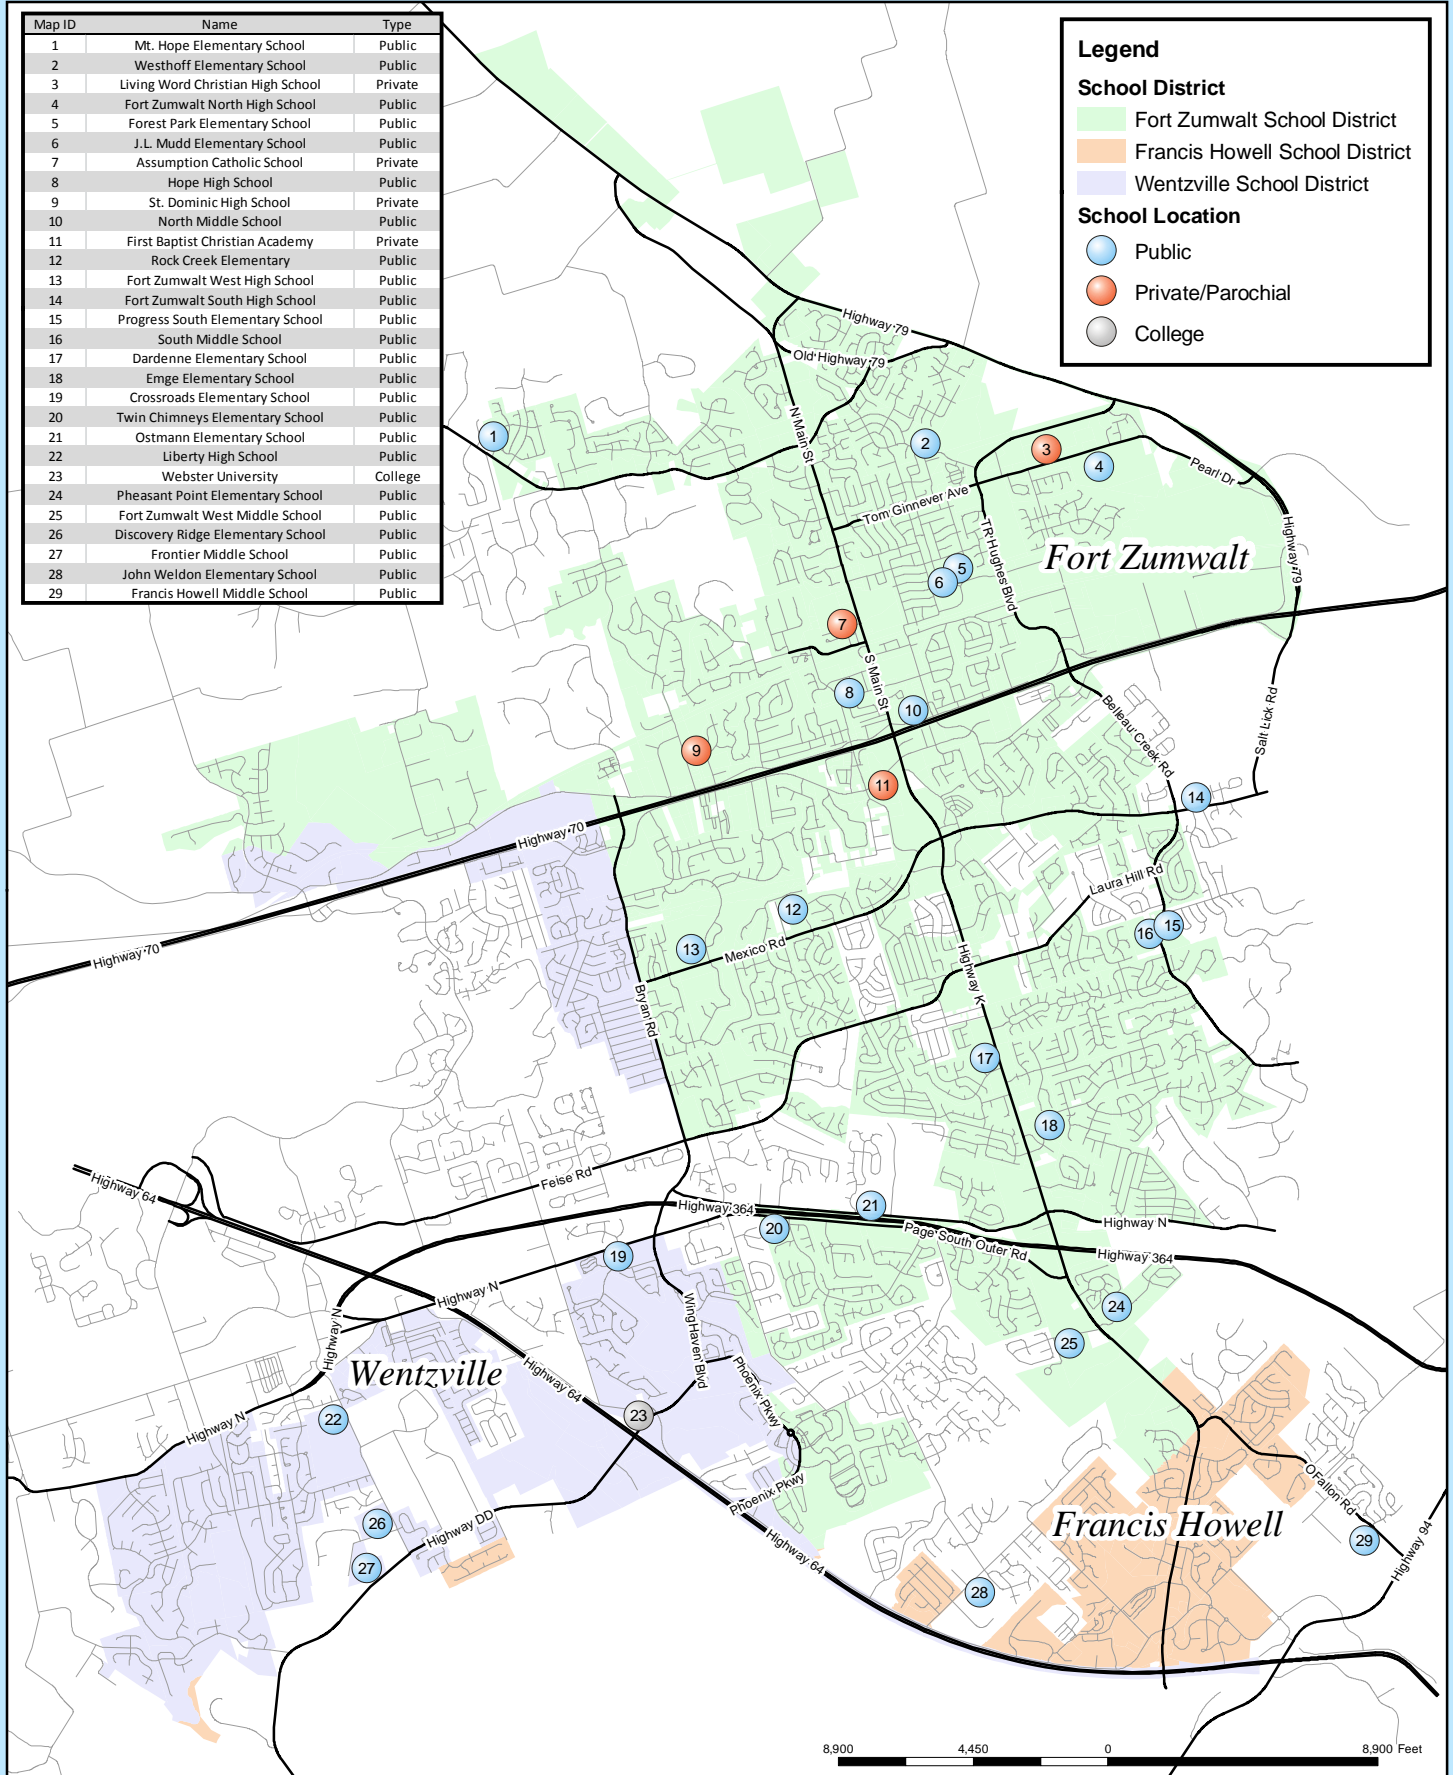

Map ID	Name	Type
1	Mt. Hope Elementary School	Public
2	Westhoff Elementary School	Public
3	Living Word Christian High School	Private
4	Fort Zumwalt North High School	Public
5	Forest Park Elementary School	Public
6	J.L. Mudd Elementary School	Public
7	Assumption Catholic School	Private
8	Hope High School	Public
9	St. Dominic High School	Private
10	North Middle School	Public
11	First Baptist Christian Academy	Private
12	Rock Creek Elementary	Public
13	Fort Zumwalt West High School	Public
14	Fort Zumwalt South High School	Public
15	Progress South Elementary School	Public
16	South Middle School	Public
17	Dardenne Elementary School	Public
18	Emge Elementary School	Public
19	Crossroads Elementary School	Public
20	Twin Chimneys Elementary School	Public
21	Ostmann Elementary School	Public
22	Liberty High School	Public
23	Webster University	College
24	Pheasant Point Elementary School	Public
25	Fort Zumwalt West Middle School	Public
26	Discovery Ridge Elementary School	Public
27	Frontier Middle School	Public
28	John Weldon Elementary School	Public
29	Francis Howell Middle School	Public

Legend

School District

- Fort Zumwalt School District
- Francis Howell School District
- Wentzville School District

School Location

- Public
- Private/Parochial
- College

Planning & Development
Geographic Information System
O'Fallon, Missouri

O'Fallon Education
Information current through ordinance 6578
Printed: 7/10/2019