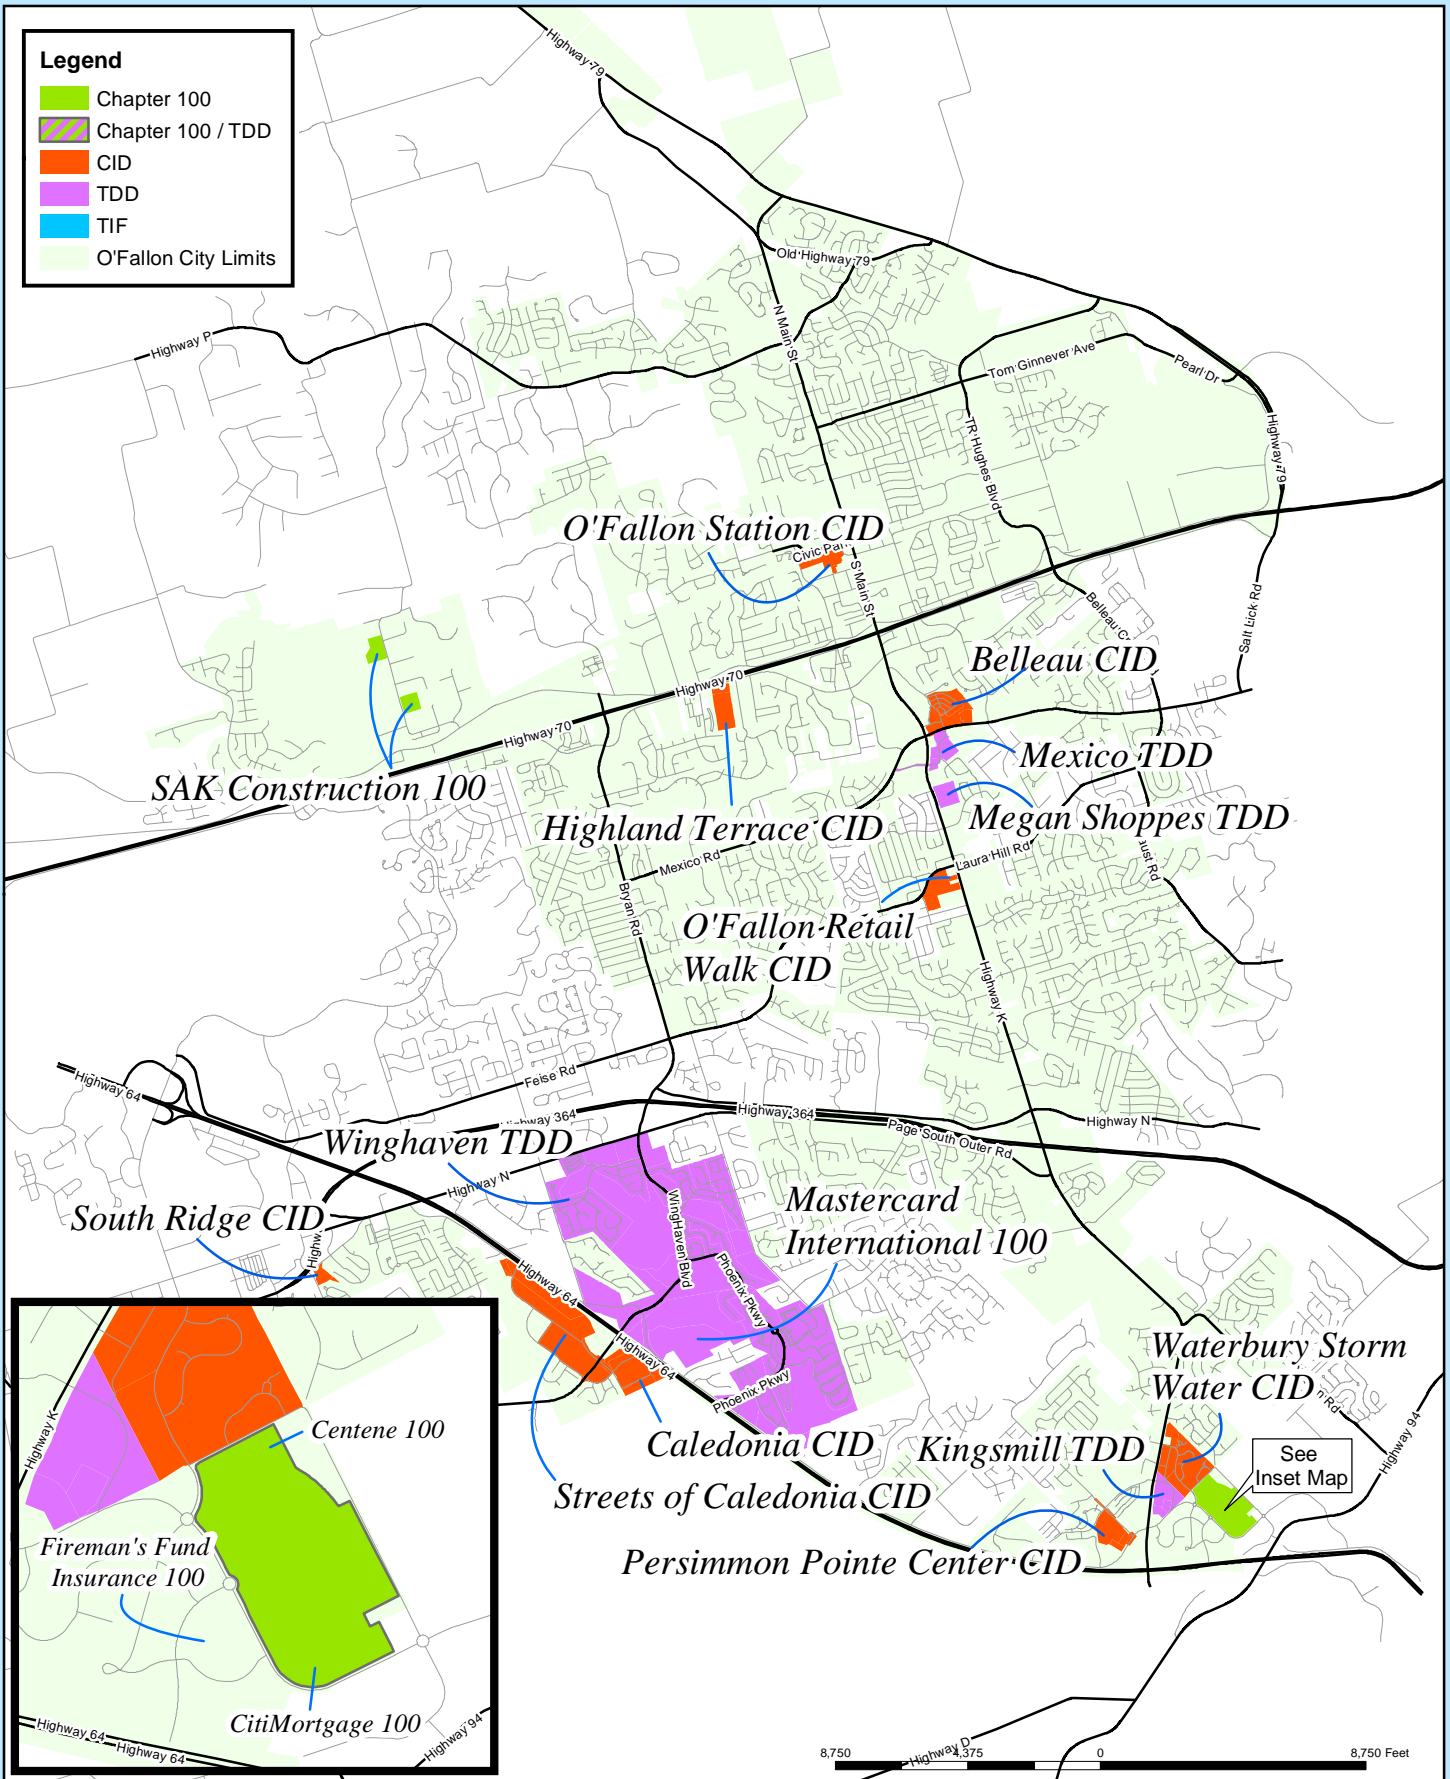

Legend

- Chapter 100
- Chapter 100 / TDD
- CID
- TDD
- TIF
- O'Fallon City Limits

8,750 4,375 0 8,750 Feet

Planning & Development
 Geographic Information System
 O'Fallon, Missouri

O'Fallon Special Taxing Districts

Information current through ordinance 7311

Printed: 5/20/2021